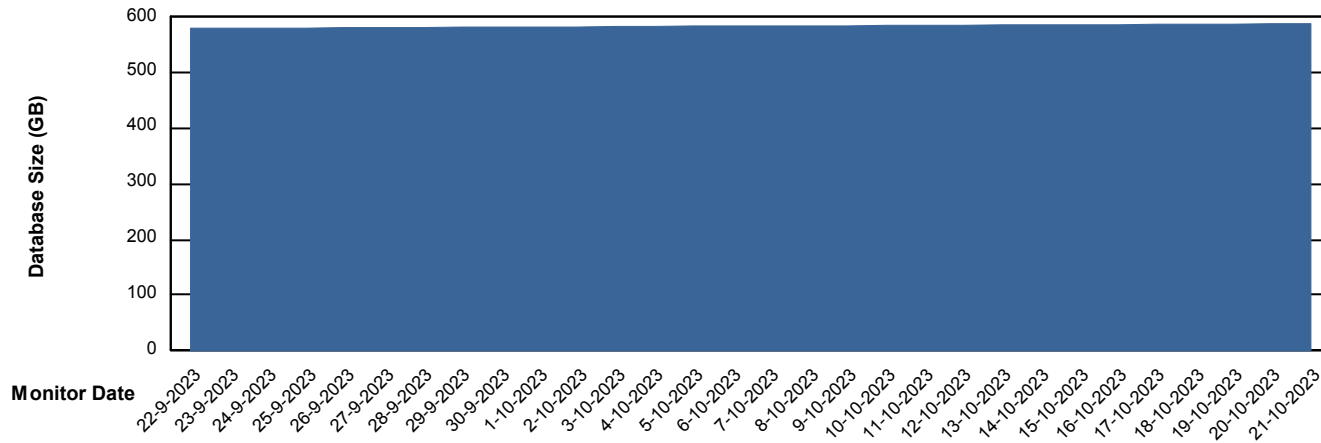

DATABASE SIZE BGG_PRD_DEDC-DB07_DB_Production

Database growth over last month