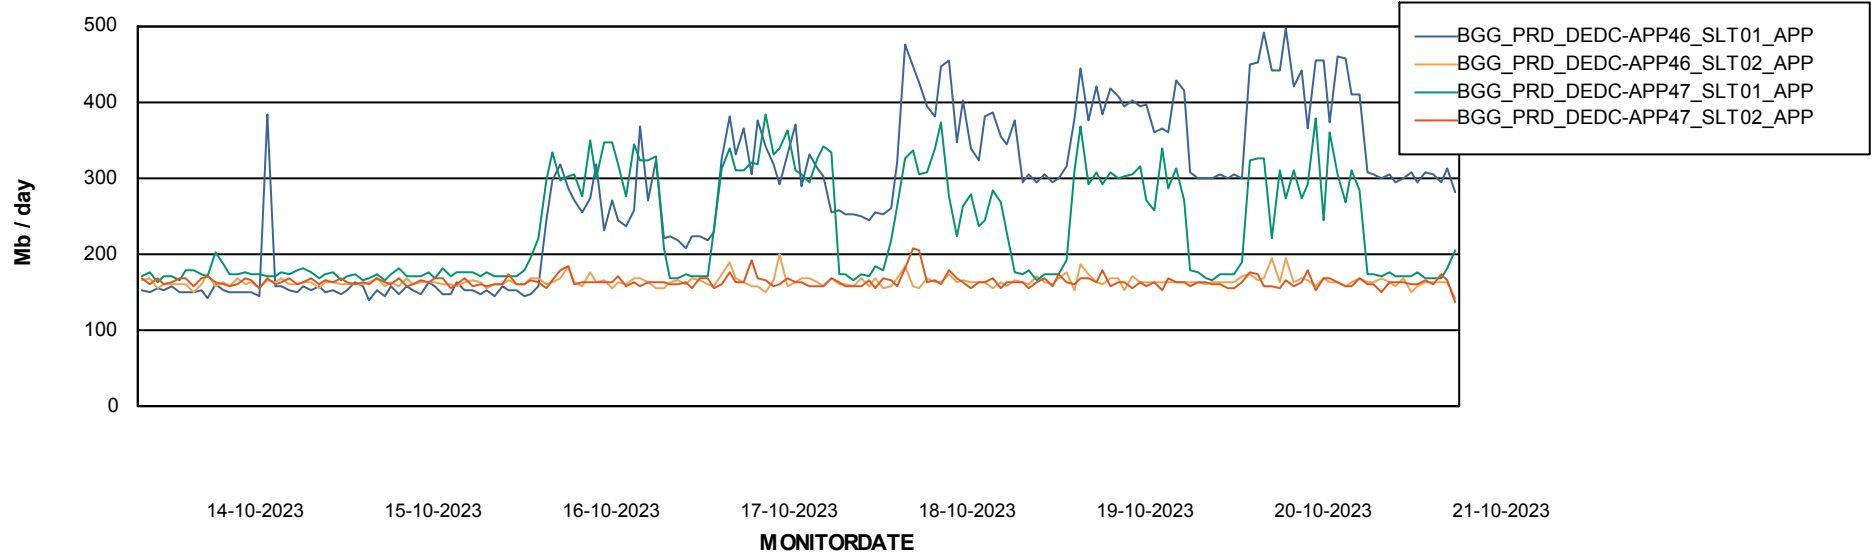

Weekly SLA Customer Report

Customer BGG_Production
Database ID 162

Database Performance BGG_PRD_DEDC-DB07_DB_Production

Weekly SLA Customer Report

Customer BGG_Production
Database ID 162

Database Performance BGG_PRD_DEDC-DB08_DB_Stb

DATABASE SIZE BGG_PRD_DEDC-DB07_DB_Production

Database growth over last month

Weekly SLA Customer Report

Customer BGG_Production
Database ID 162

Database Tablespace BGG_PRD_DEDC-DB07_DB_Production

Date	Tablespace Name	Filesize (Gb)	Usedsize (Gb)	Percentage free
21-10-2023	ABSDATA	649	545	16
	INDX	38	25	33
20-10-2023	ABSDATA	649	545	16
	INDX	38	25	33
19-10-2023	ABSDATA	649	544	16
	INDX	38	25	34
18-10-2023	ABSDATA	649	544	16
	INDX	38	25	34
17-10-2023	ABSDATA	649	543	16
	INDX	38	25	34
16-10-2023	ABSDATA	649	543	16
	INDX	38	25	34
15-10-2023	ABSDATA	649	543	16
	INDX	38	25	34

Weekly SLA Customer Report

Customer BGG_Production
Database ID 162

ABSSolute Application Server Services

Avg memory used per ABS Server Service

Avg users per day per ABS server

Weekly SLA Customer Report

Customer BGG_Production
Database ID 162