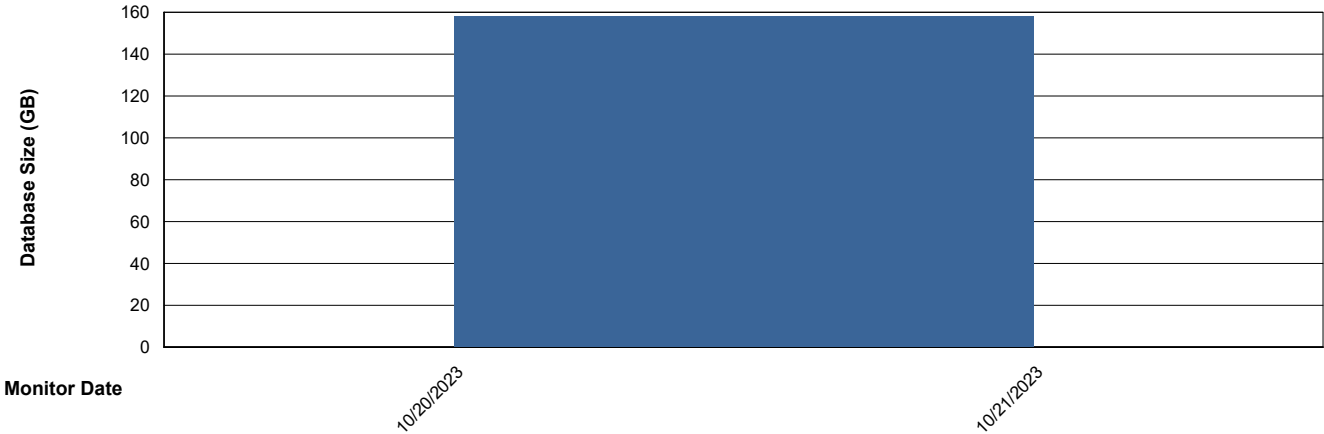

Database Performance AUJ_DB1_Primary

DB Processes Max 1,000

Weekly SLA Customer Report

Customer AUJ Production
Database ID 41

DATABASE SIZE AUJ Prod. BI DB (PABSBI1 server)

Database growth over last month

DATABASE SIZE AUJ_DB1_Primary