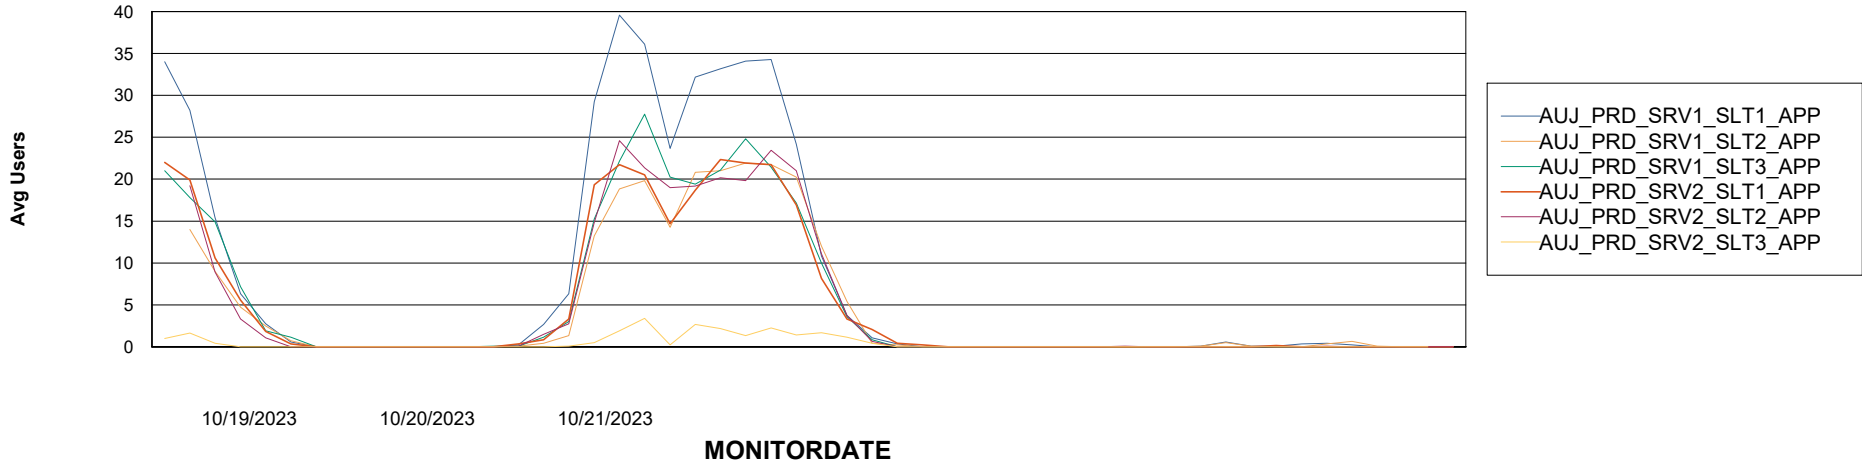

Weekly SLA Customer Report

Customer AUJ Production
Database ID 41

ABSSolute Application Server Services

Avg memory used per ABS Server Service

Avg users per day per ABS server

Weekly SLA Customer Report

Customer AUJ Production
Database ID 41