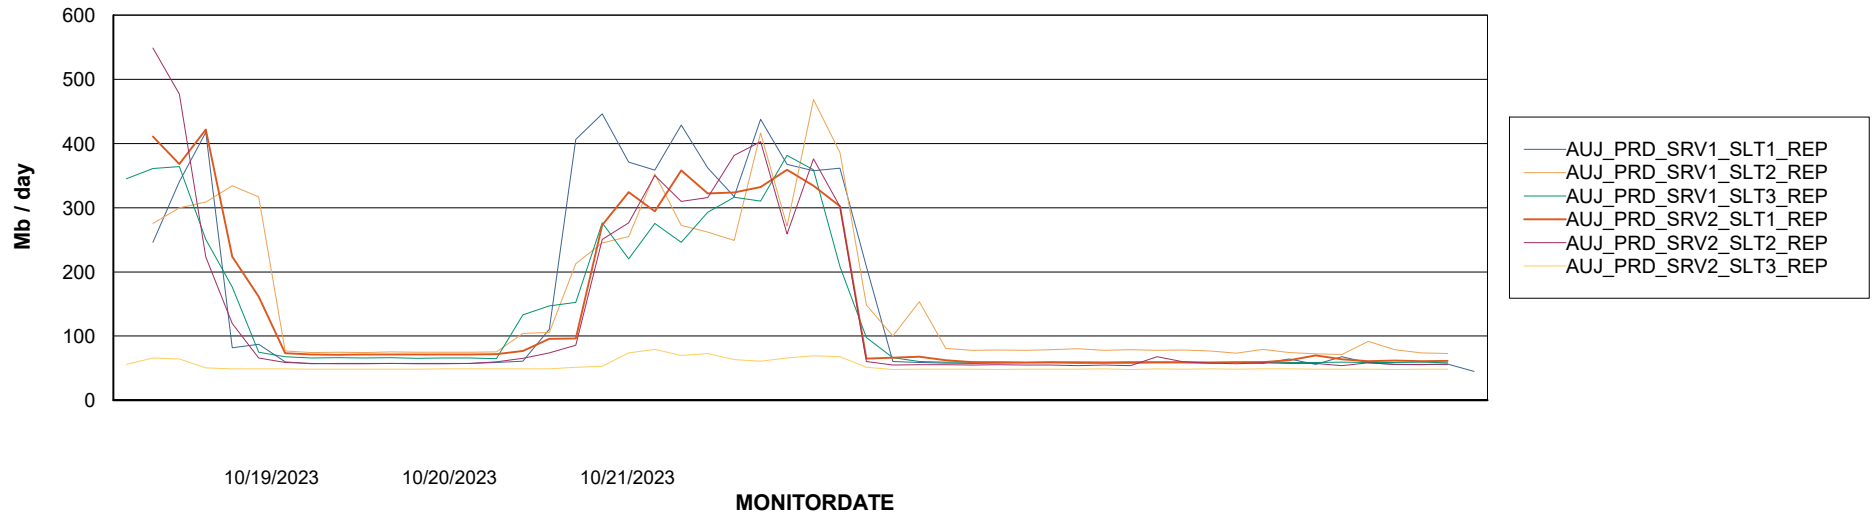

ABSSolute Application ReportServer Services

Avg memory used per ReportServer Service