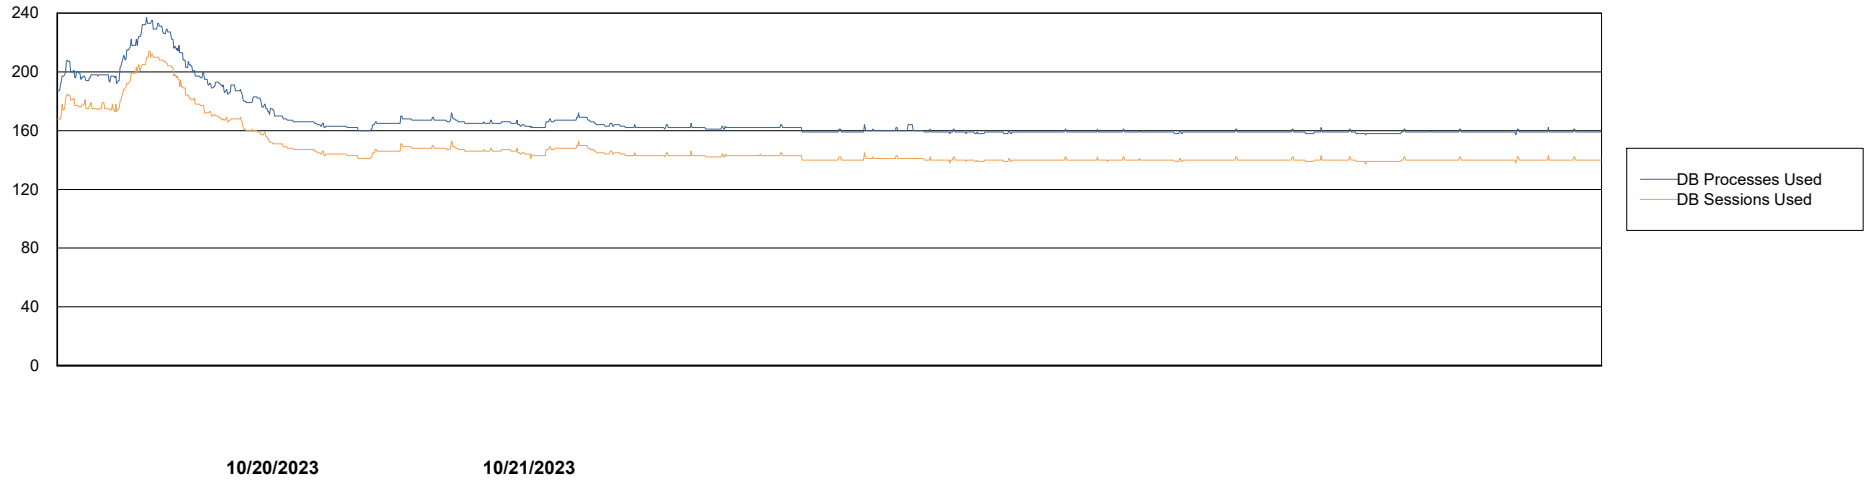

Database Performance AUJ_DB1_Primary

DB Processes Max 1,000