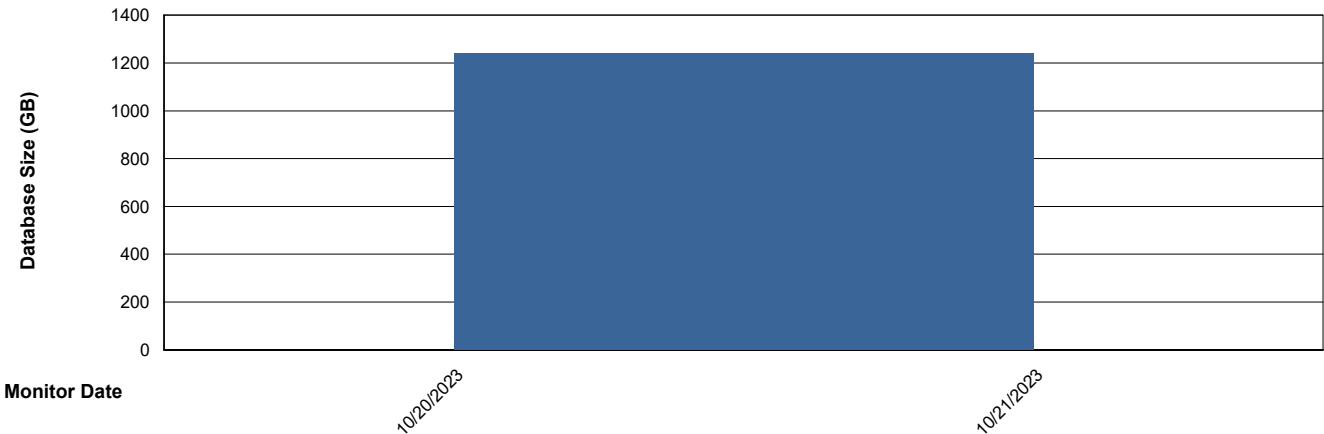

DATABASE SIZE AUJ_DB1_Primary

Database growth over last month