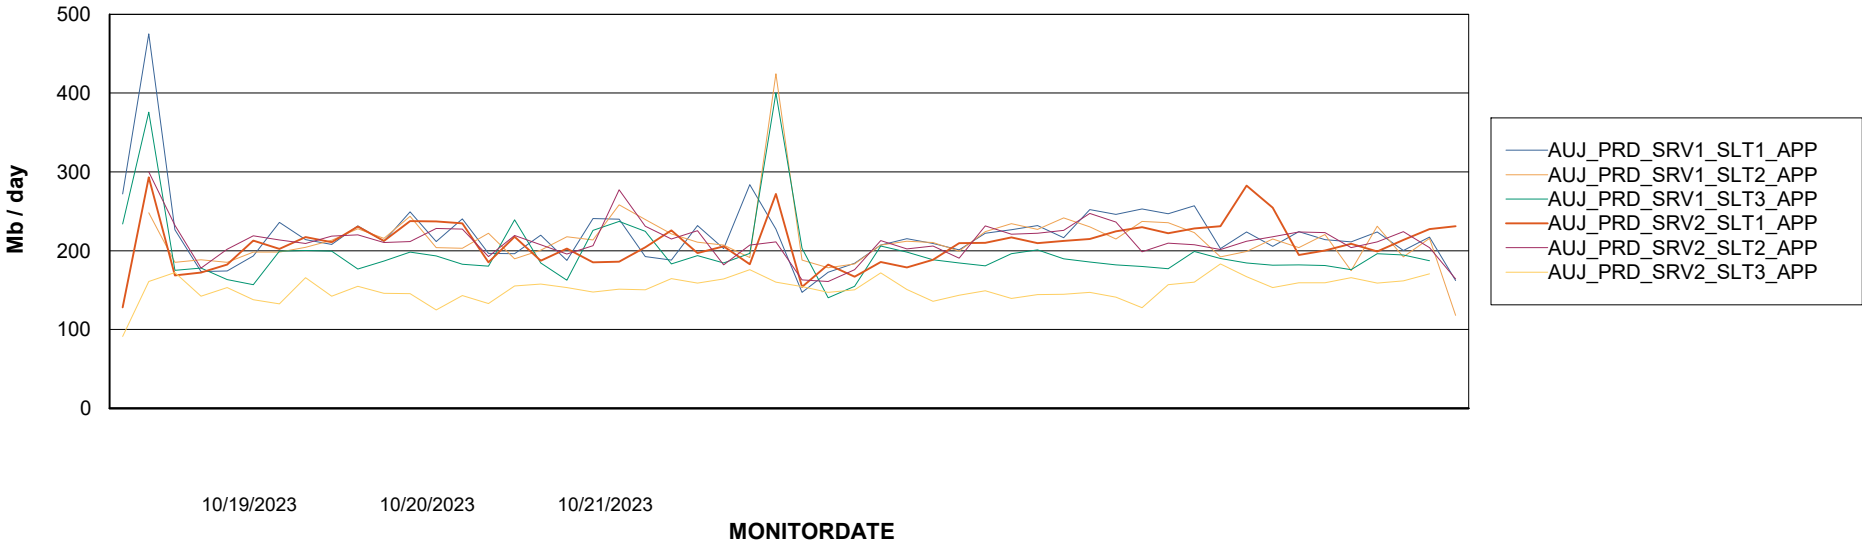

ABSSolute Application Server Services

Avg memory used per ABS Server Service