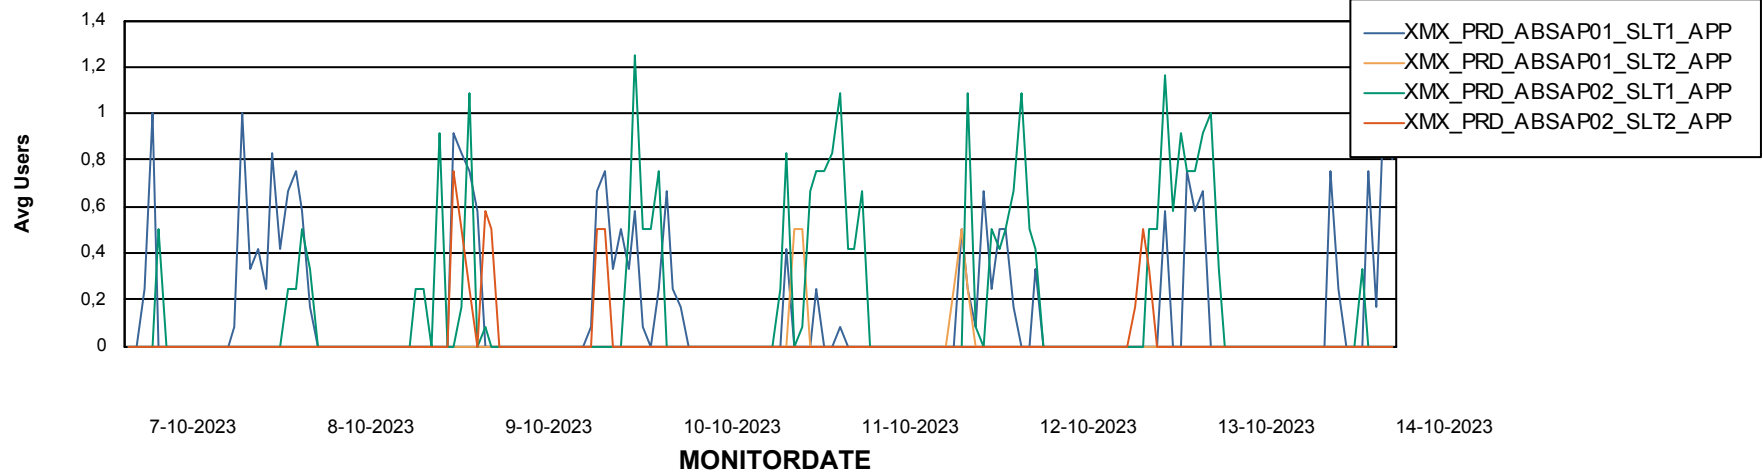

DATABASE SIZE XMX_PROD_ABSDB01_PRDB

Database growth over last month

Weekly SLA Customer Report

Customer XMX Production (24/7)
 Database ID 146

Database Tablespace XMX_PROD_ABSDB01_PRDB

Date	Tablespace Name	Filesize (Gb)	Usedsize (Gb)	Percentage free
14-10-2023	ABSDATA	4	2	47
	INDX	8	0	100
13-10-2023	ABSDATA	4	2	47
	INDX	8	0	100
12-10-2023	ABSDATA	4	2	47
	INDX	8	0	100
11-10-2023	ABSDATA	4	2	47
	INDX	8	0	100
10-10-2023	ABSDATA	4	2	47
	INDX	8	0	100
9-10-2023	ABSDATA	4	2	47
	INDX	8	0	100
8-10-2023	ABSDATA	4	2	47
	INDX	8	0	100

Standby Database Health XMX Production (24/7)

Recovery lag for last 7 days

Weekly SLA Customer Report

Customer XMX Production (24/7)
Database ID 146

ABSSolute Application Server Services

Avg memory used per ABS Server Service

Avg users per day per ABS server

Weekly SLA Customer Report

Customer XMX Production (24/7)
Database ID 146

ABSSolute Application ReportServer Services

Avg memory used per ReportServer Service

Weekly SLA Customer Report