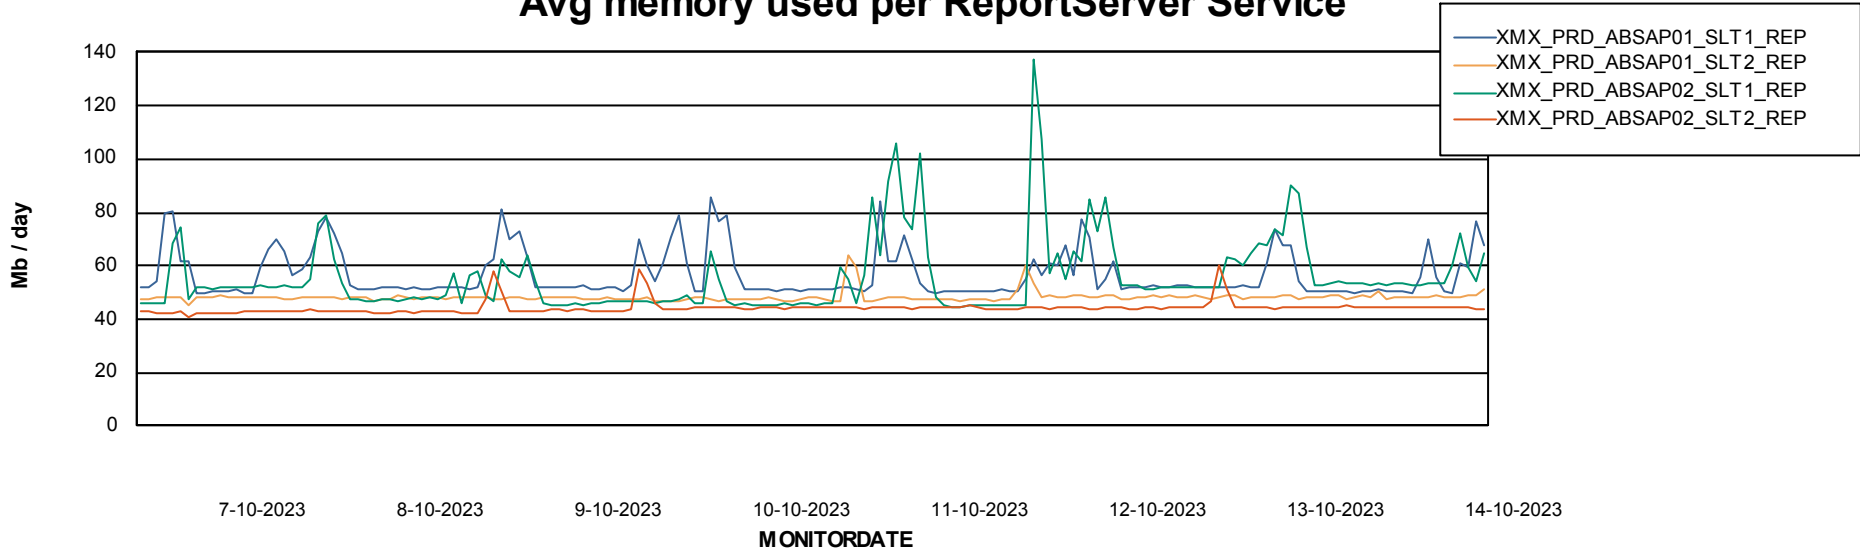

Standby Database Health XMX Production (24/7)

Recovery lag for last 7 days

Weekly SLA Customer Report

Customer XMX Production (24/7)
Database ID 146

ABSSolute Application Server Services

Avg memory used per ABS Server Service

Avg users per day per ABS server

Weekly SLA Customer Report

Customer XMX Production (24/7)
Database ID 146

ABSSolute Application ReportServer Services

Avg memory used per ReportServer Service

Weekly SLA Customer Report

Customer XMX Production (24/7)
Database ID 146

ABSSolute Web Component Services

Avg memory used per ABS Web component

Weekly SLA Customer Report

Customer XMX Production (24/7)
Database ID 146

Disaster per ABS component