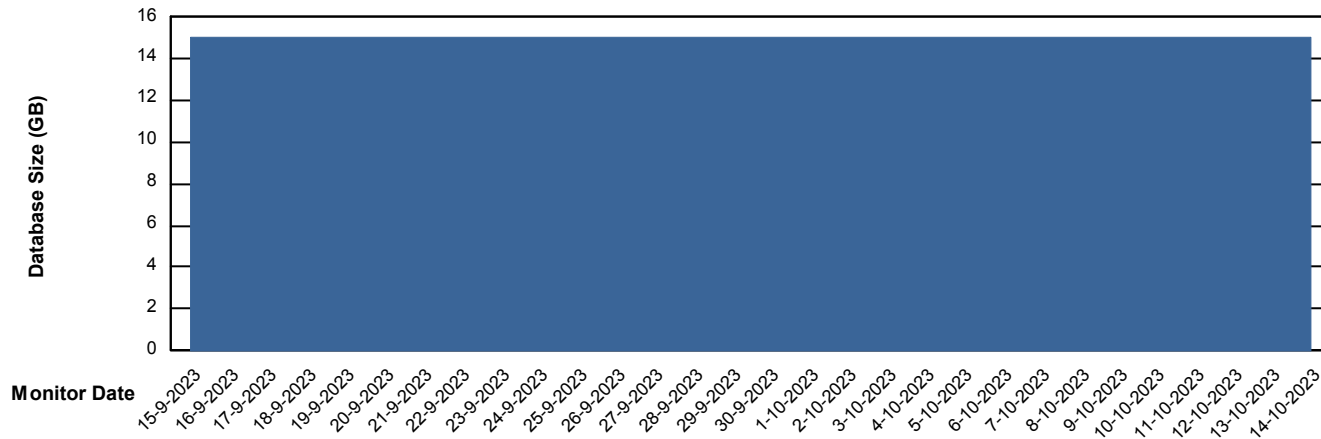

Weekly SLA Customer Report

Customer XMX Production (24/7)
Database ID 146

Database Performance XMX_PROD_ABSDB01_PRDB

Weekly SLA Customer Report

Customer XMX Production (24/7)
Database ID 146

Database Performance XMX_PROD_ABSDB02_SBDB

DATABASE SIZE XMX_PROD_ABSDB01_PRDB

Database growth over last month

Weekly SLA Customer Report

Customer XMX Production (24/7)
 Database ID 146

Database Tablespace XMX_PROD_ABSDB01_PRDB

Date	Tablespace Name	Filesize (Gb)	Usedsize (Gb)	Percentage free
14-10-2023	ABSDATA	4	2	47
	INDX	8	0	100
13-10-2023	ABSDATA	4	2	47
	INDX	8	0	100
12-10-2023	ABSDATA	4	2	47
	INDX	8	0	100
11-10-2023	ABSDATA	4	2	47
	INDX	8	0	100
10-10-2023	ABSDATA	4	2	47
	INDX	8	0	100
9-10-2023	ABSDATA	4	2	47
	INDX	8	0	100
8-10-2023	ABSDATA	4	2	47
	INDX	8	0	100