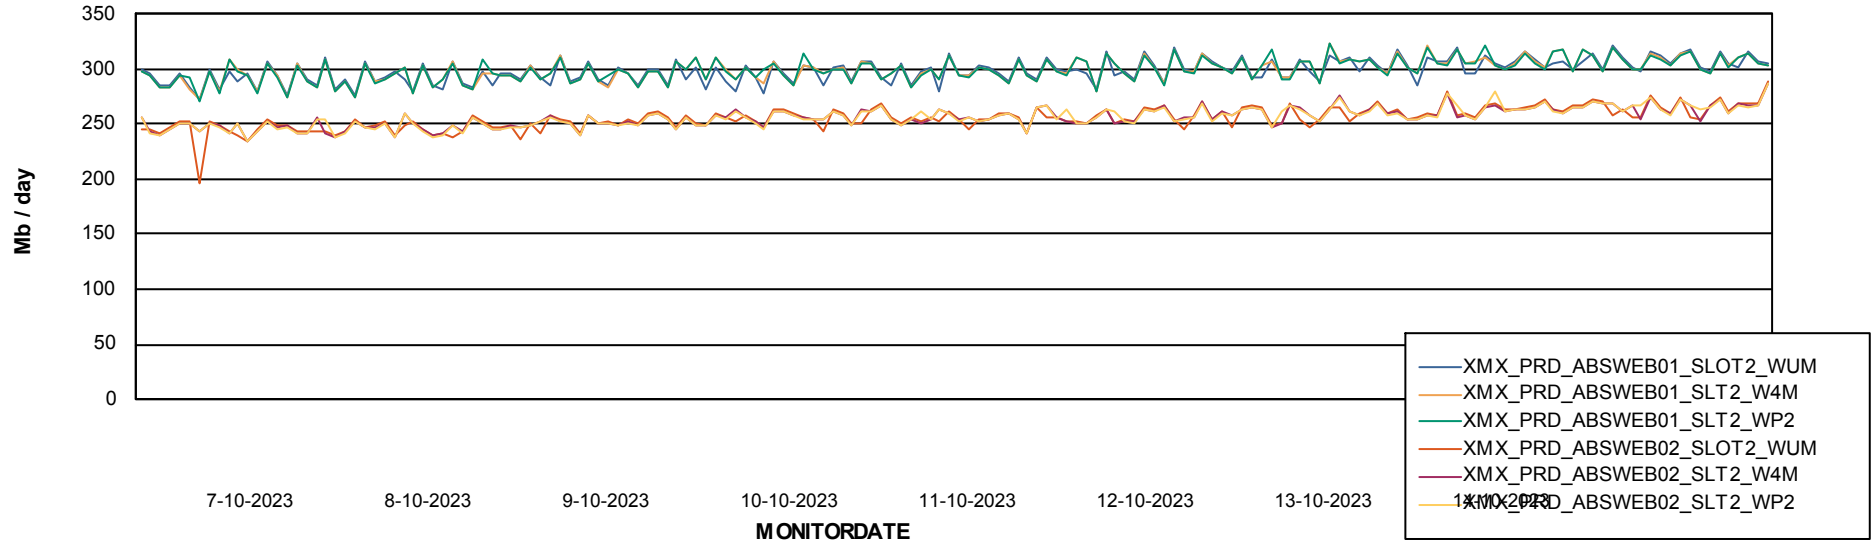

Avg users per day per ABS server

Weekly SLA Customer Report

Customer XMX Production (24/7)
Database ID 146

ABSSolute Application ReportServer Services

Avg memory used per ReportServer Service

Weekly SLA Customer Report

Customer XMX Production (24/7)
Database ID 146

ABSSolute Web Component Services

Avg memory used per ABS Web component

Weekly SLA Customer Report

Customer XMX Production (24/7)
Database ID 146

Disaster per ABS component