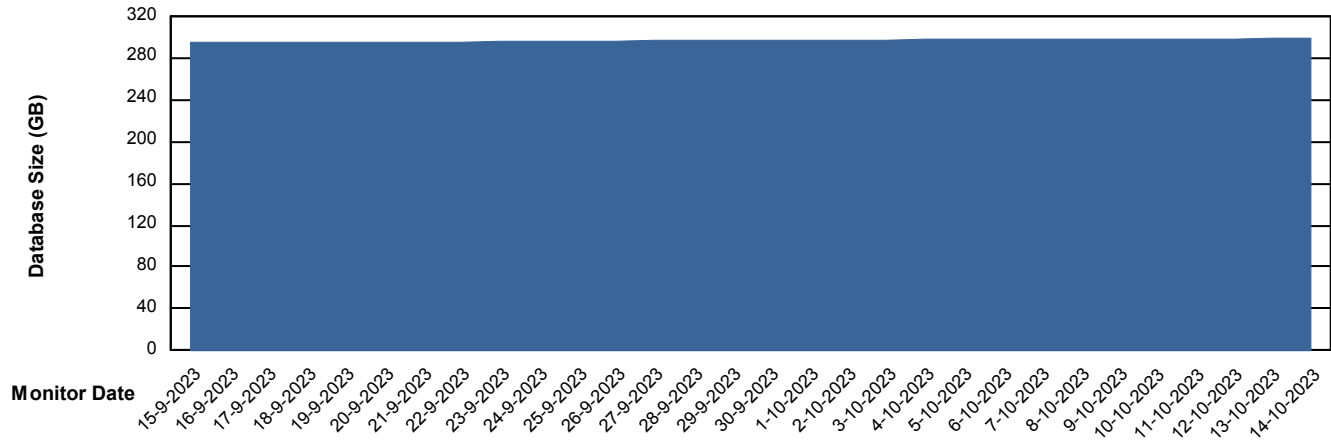

DATABASE SIZE VOSDB_Production

Database growth over last month