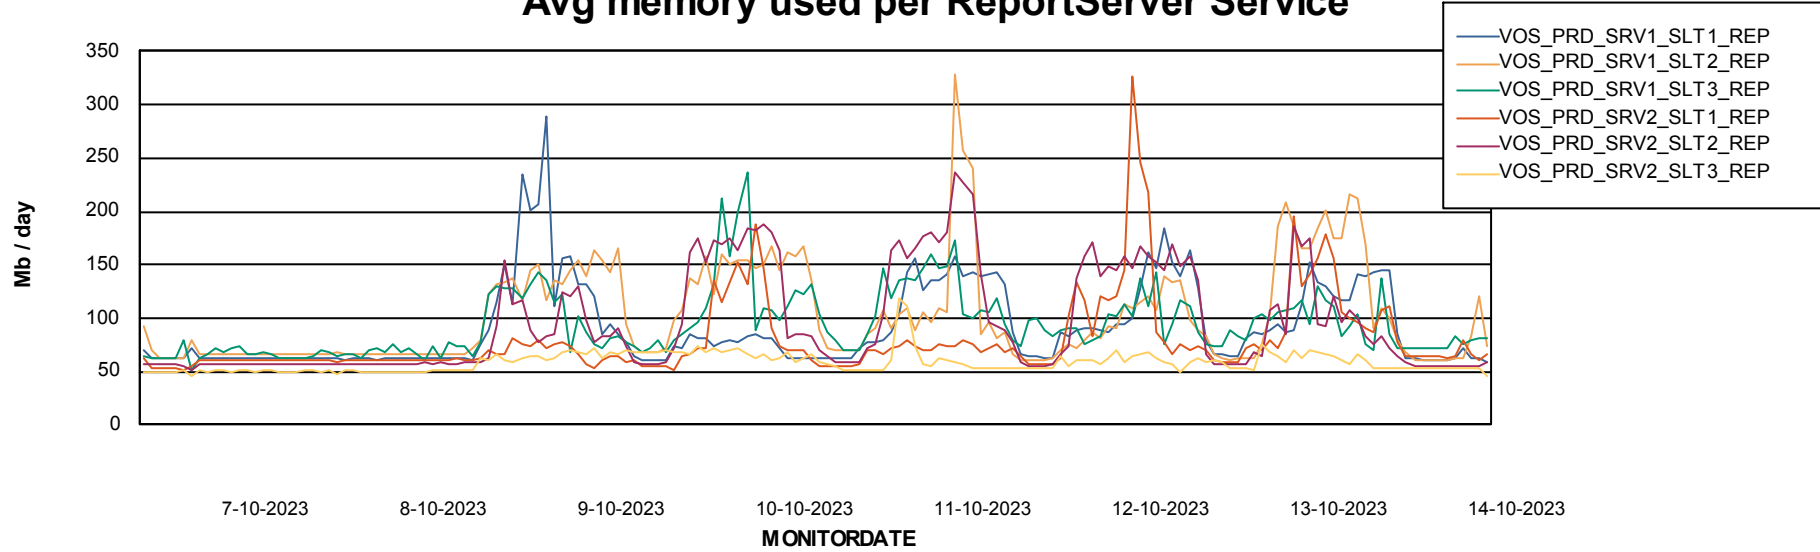

Avg memory used per ABS Server Service

Avg users per day per ABS server

Weekly SLA Customer Report

Customer VOS_Production
Database ID 143

ABSSolute Application ReportServer Services

Avg memory used per ReportServer Service