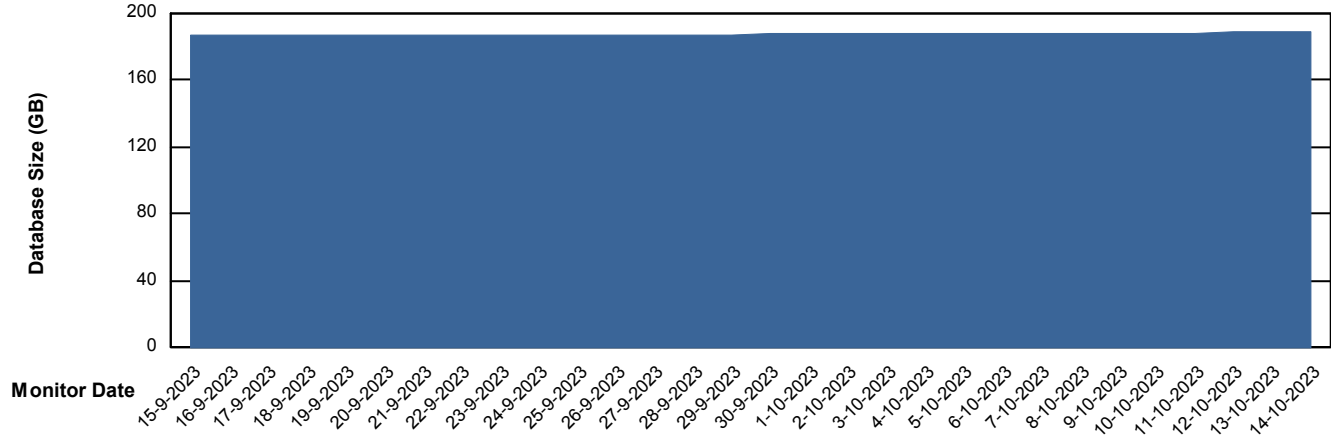

Customer VOS_Production
Database ID 143

Database Performance VOSDB_Standby

Weekly SLA Customer Report

Customer VOS_Production
Database ID 143

DATABASE SIZE VOSDB_BI

Database growth over last month

DATABASE SIZE VOSDB_Production