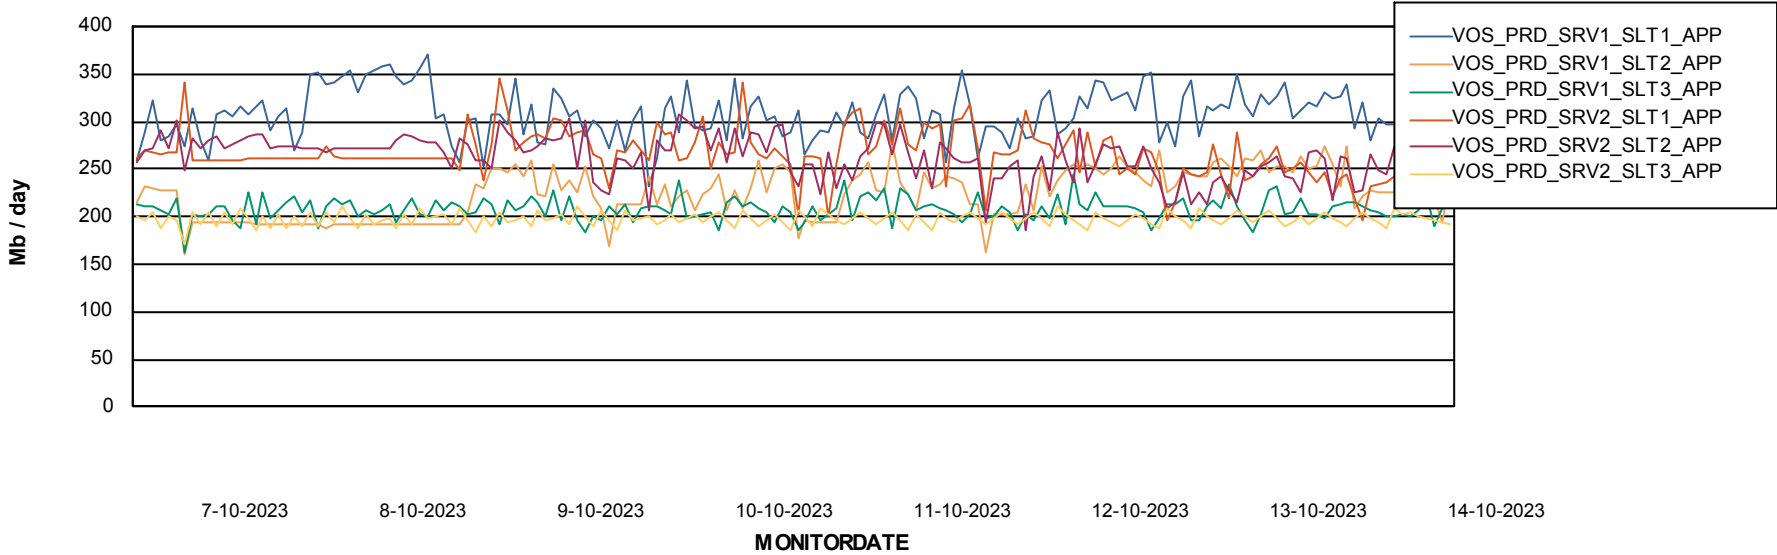

ABSSolute Application Server Services

Avg memory used per ABS Server Service