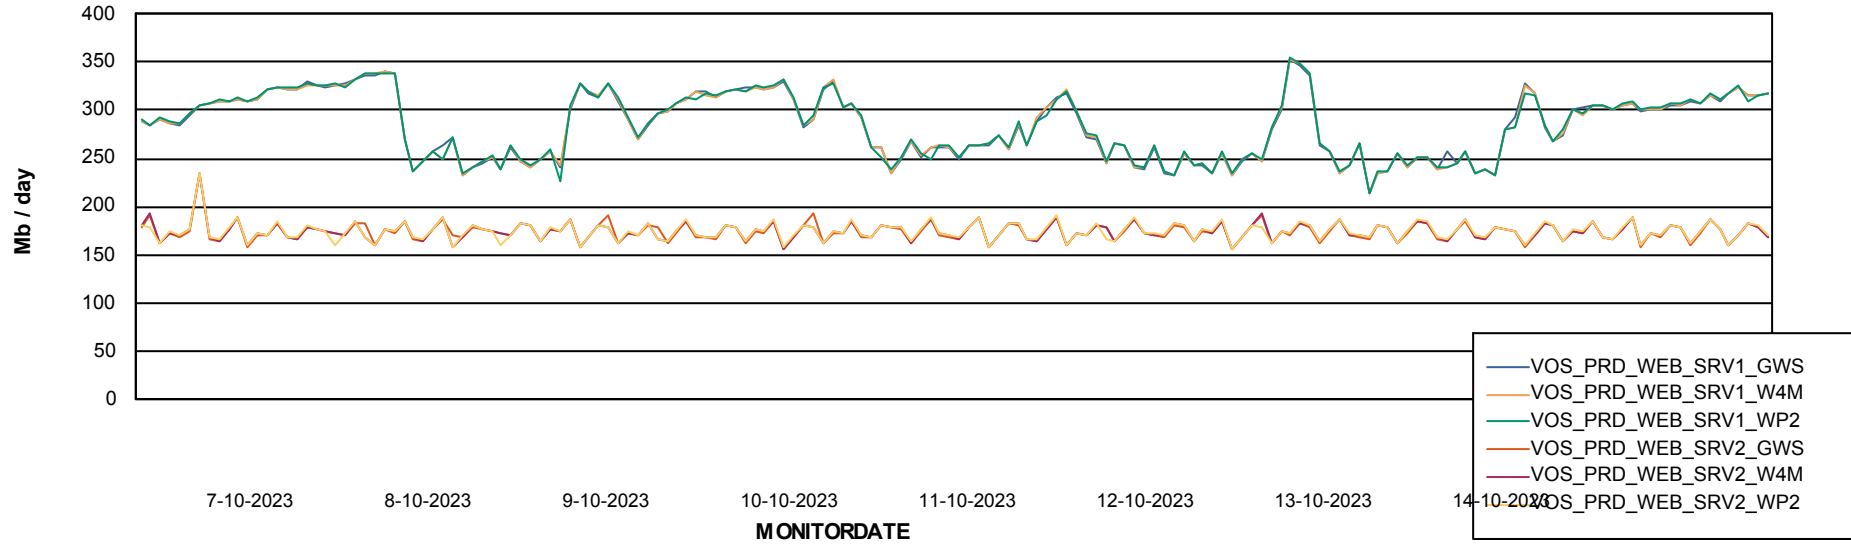

ABSSolute Web Component Services

Avg memory used per ABS Web component