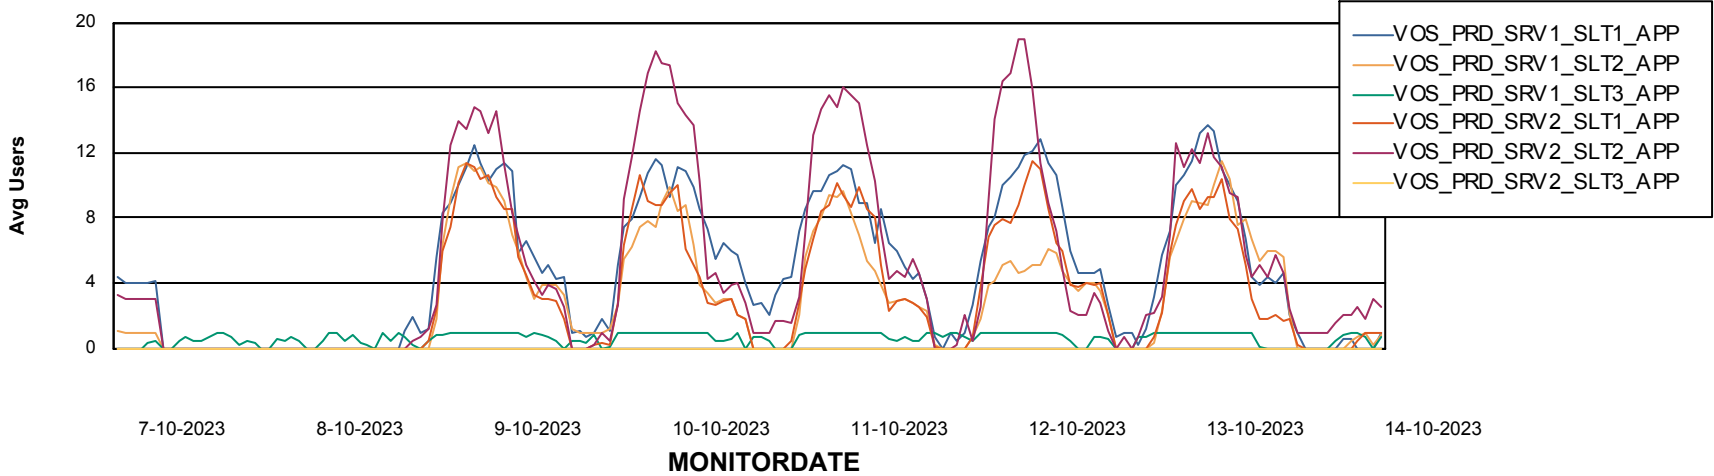

Avg users per day per ABS server