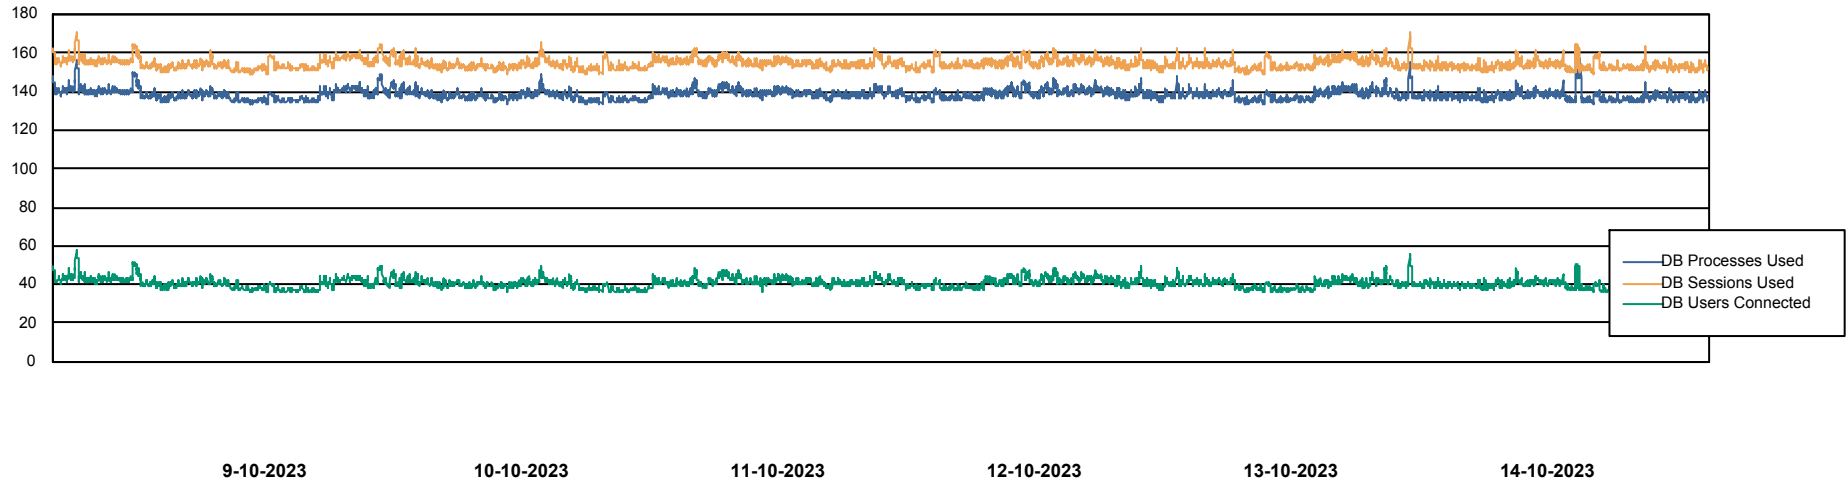

Database Performance STKDB_Production