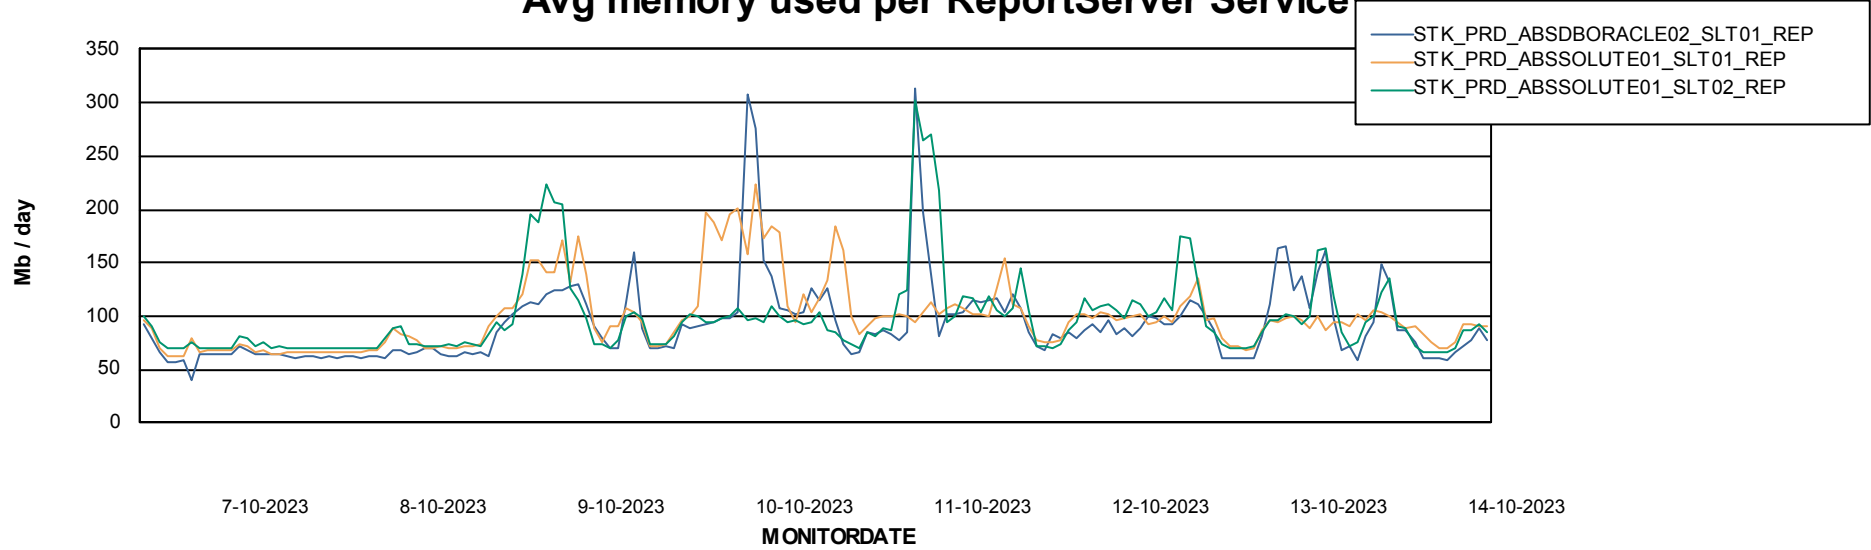

Avg users per day per ABS server

Weekly SLA Customer Report

Customer STK_Production
Database ID 82

ABSSolute Application ReportServer Services

Avg memory used per ReportServer Service

Weekly SLA Customer Report