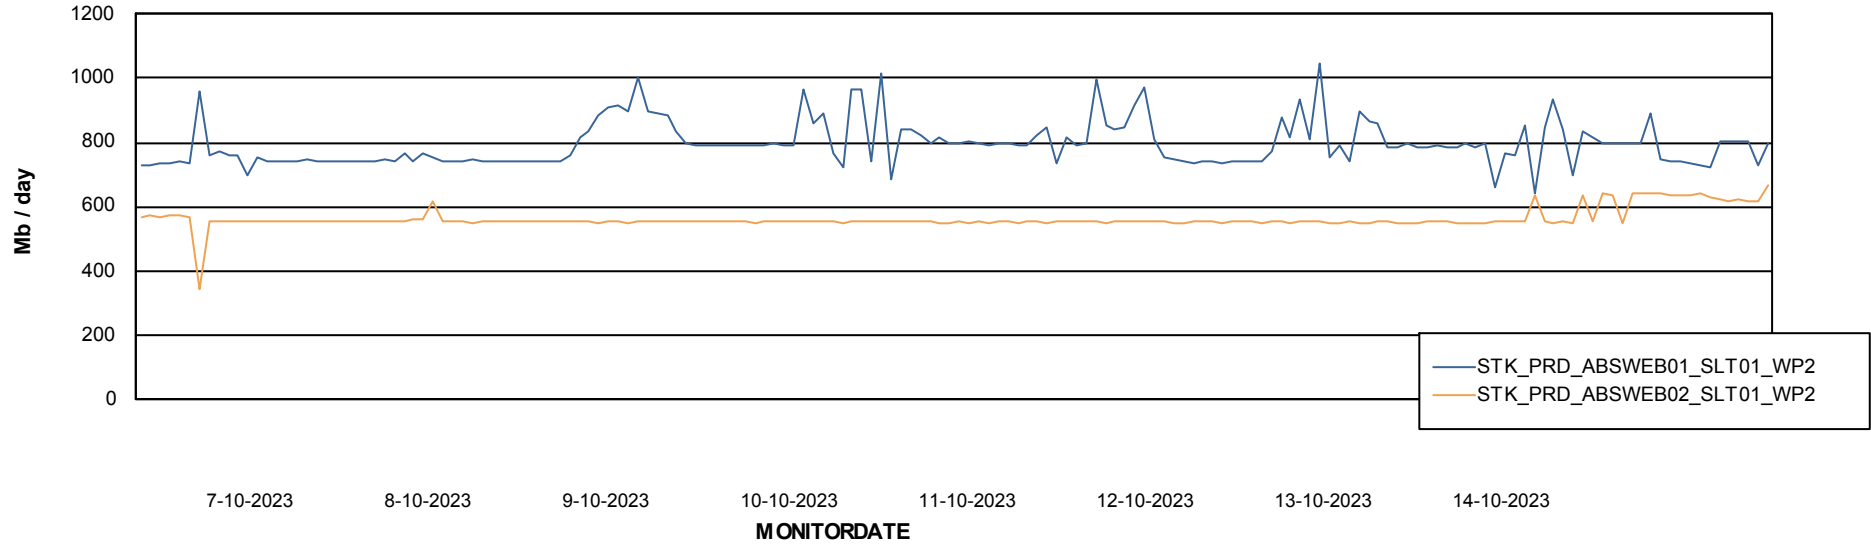

ABSSolute Web Component Services

Avg memory used per ABS Web component