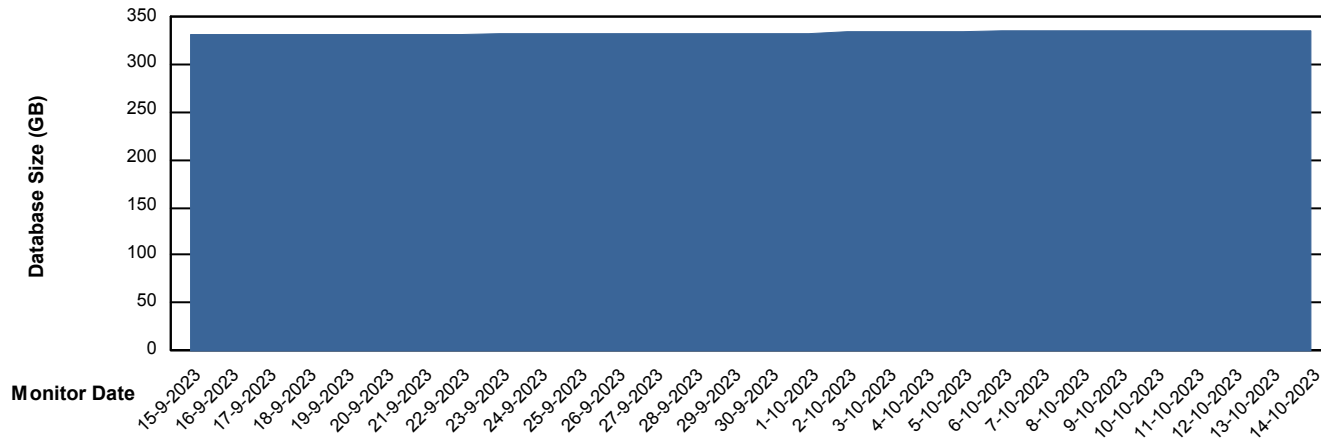

Weekly SLA Customer Report

Customer STK_Production
Database ID 82

Database Performance STKDB_Production

Weekly SLA Customer Report

Customer STK_Production
Database ID 82

Database Performance STKDB_Standby

DATABASE SIZE STKDB_Production

Database growth over last month

Weekly SLA Customer Report

Customer STK_Production
 Database ID 82

Database Tablespace STKDB_Production

Date	Tablespace Name	Filesize (Gb)	Usedsize (Gb)	Percentage free
14-10-2023	ABSDATA	200	135	33
	INDX	235	190	19
13-10-2023	ABSDATA	200	135	33
	INDX	235	190	19
12-10-2023	ABSDATA	200	135	33
	INDX	235	190	19
11-10-2023	ABSDATA	200	135	33
	INDX	235	190	19
10-10-2023	ABSDATA	200	135	33
	INDX	235	190	19
9-10-2023	ABSDATA	200	135	33
	INDX	235	190	19
8-10-2023	ABSDATA	200	135	33
	INDX	235	190	19