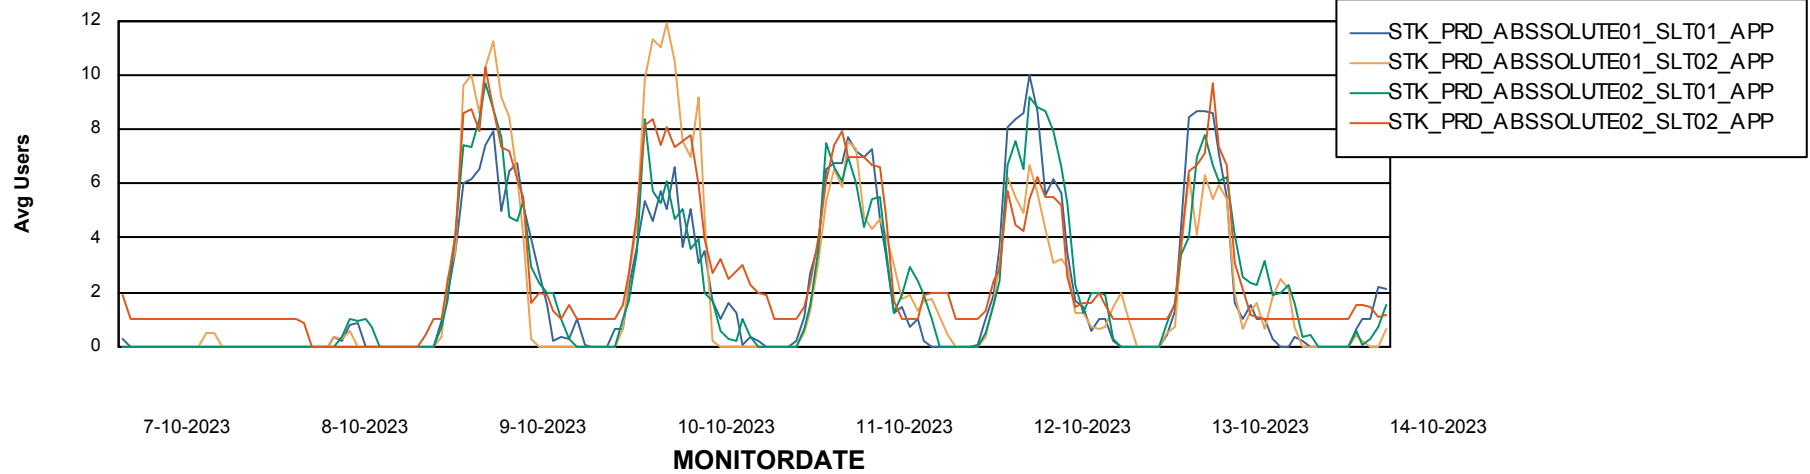

Avg users per day per ABS server