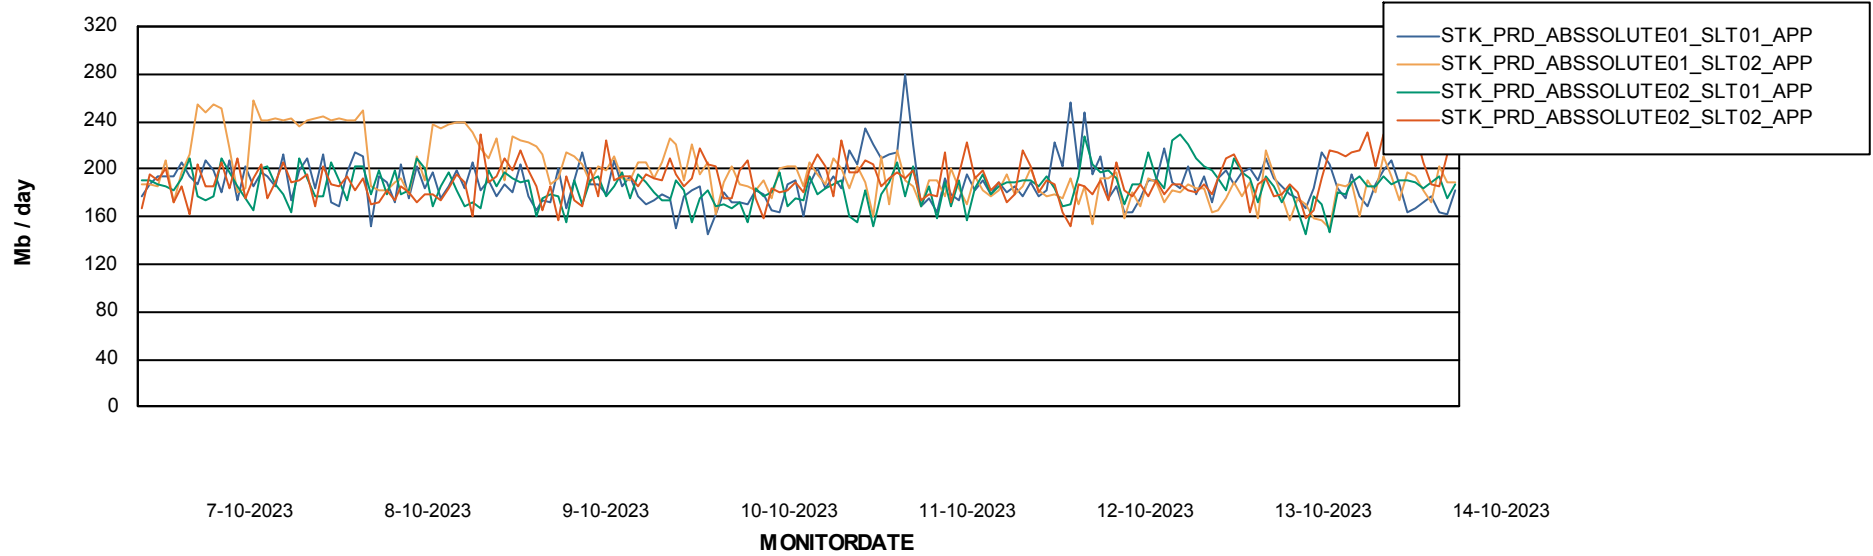

Standby Database Health STK_Production

Recovery lag for last 7 days

Weekly SLA Customer Report

Customer STK_Production
Database ID 82

ABSSolute Application Server Services

Avg memory used per ABS Server Service