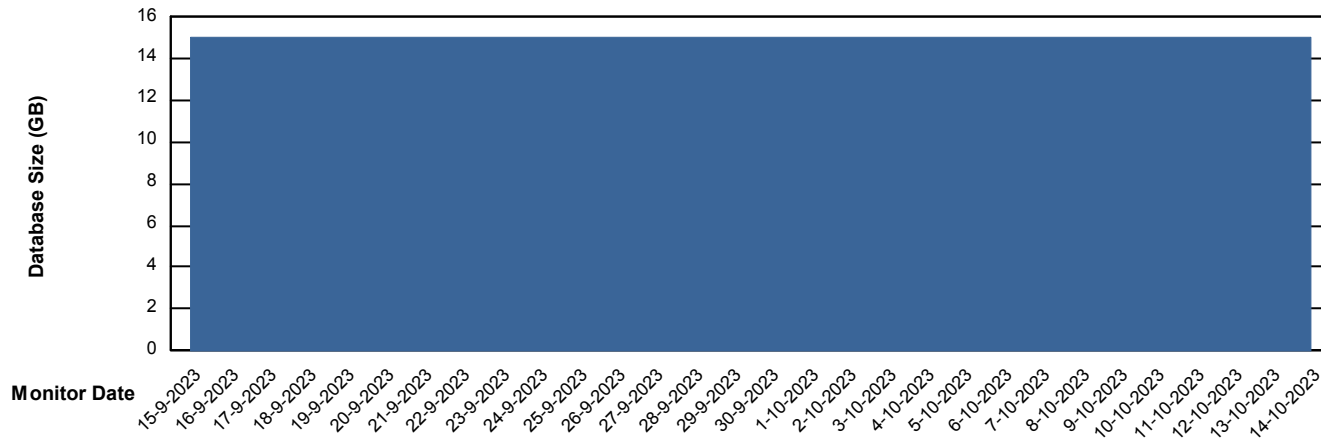

Weekly SLA Customer Report

Customer SPI_Production
Database ID 49

Database Performance SPIDB_Production

Weekly SLA Customer Report

Customer SPI_Production
Database ID 49

Database Performance SPIDB_Standby

DATABASE SIZE SPIDB_Production

Database growth over last month

Weekly SLA Customer Report

Customer SPI_Production
 Database ID 49

Database Tablespace SPIDB_Production

Date	Tablespace Name	Filesize (Gb)	Usedsize (Gb)	Percentage free
14-10-2023	ABSDATA	5	3	45
	INDX	8	5	42
13-10-2023	ABSDATA	5	3	45
	INDX	8	5	42
12-10-2023	ABSDATA	5	3	45
	INDX	8	5	42
11-10-2023	ABSDATA	5	3	45
	INDX	8	5	42
10-10-2023	ABSDATA	5	3	45
	INDX	8	5	42
9-10-2023	ABSDATA	5	3	45
	INDX	8	5	42
8-10-2023	ABSDATA	5	3	45
	INDX	8	5	42