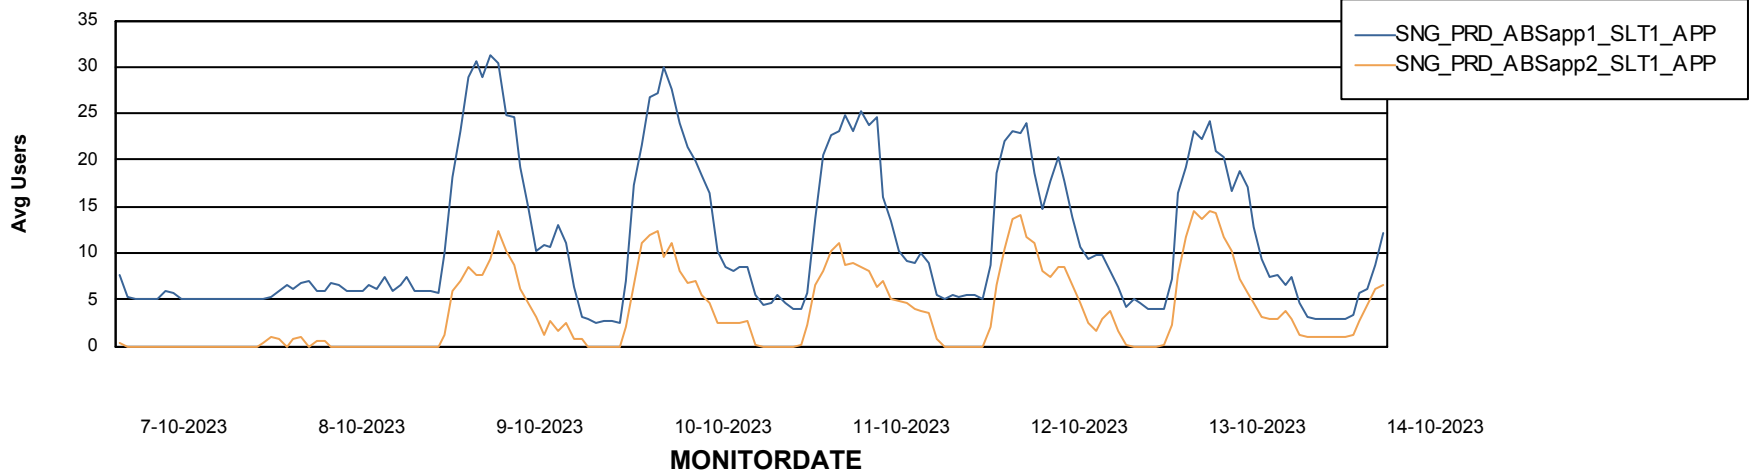

Weekly SLA Customer Report

Customer SNG_Production
Database ID 70

ABSSolute Application Server Services

Avg memory used per ABS Server Service

Avg users per day per ABS server

Weekly SLA Customer Report

Customer SNG_Production
Database ID 70