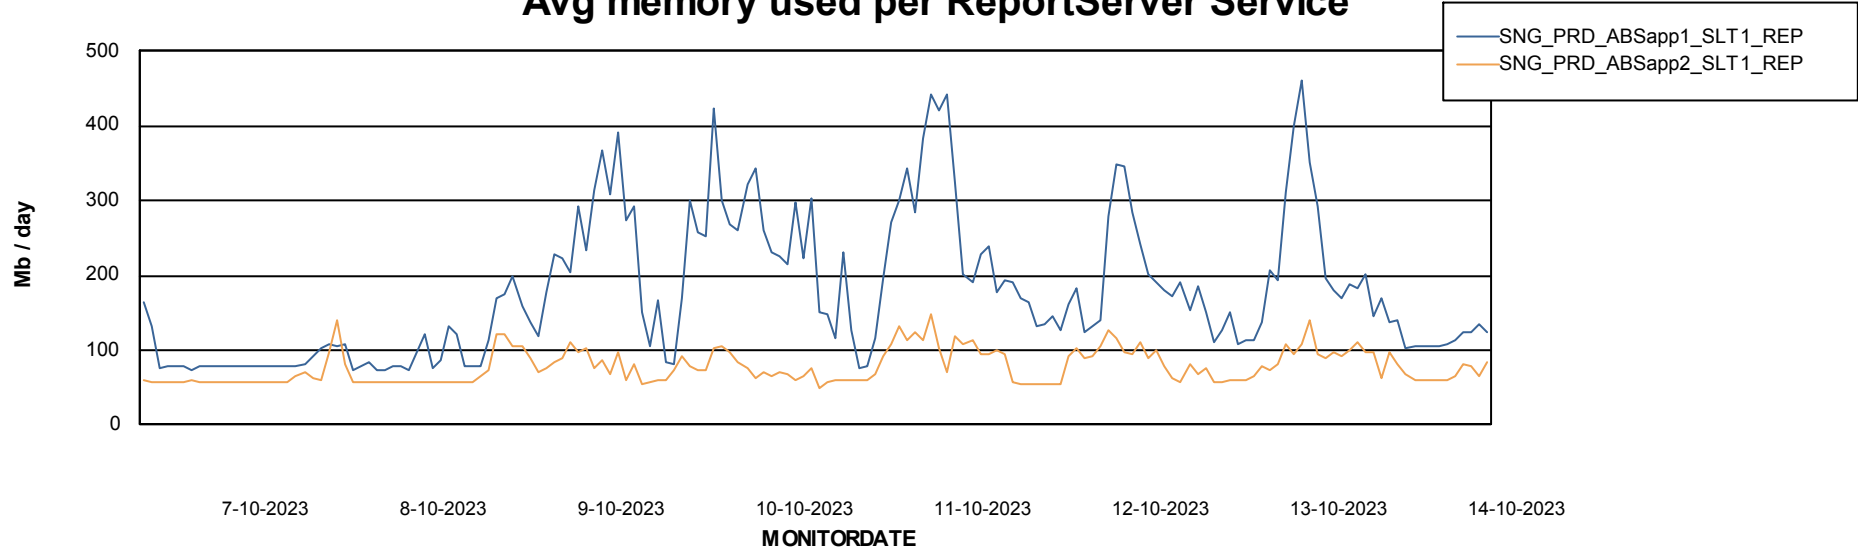

ABSSolute Application ReportServer Services

Avg memory used per ReportServer Service