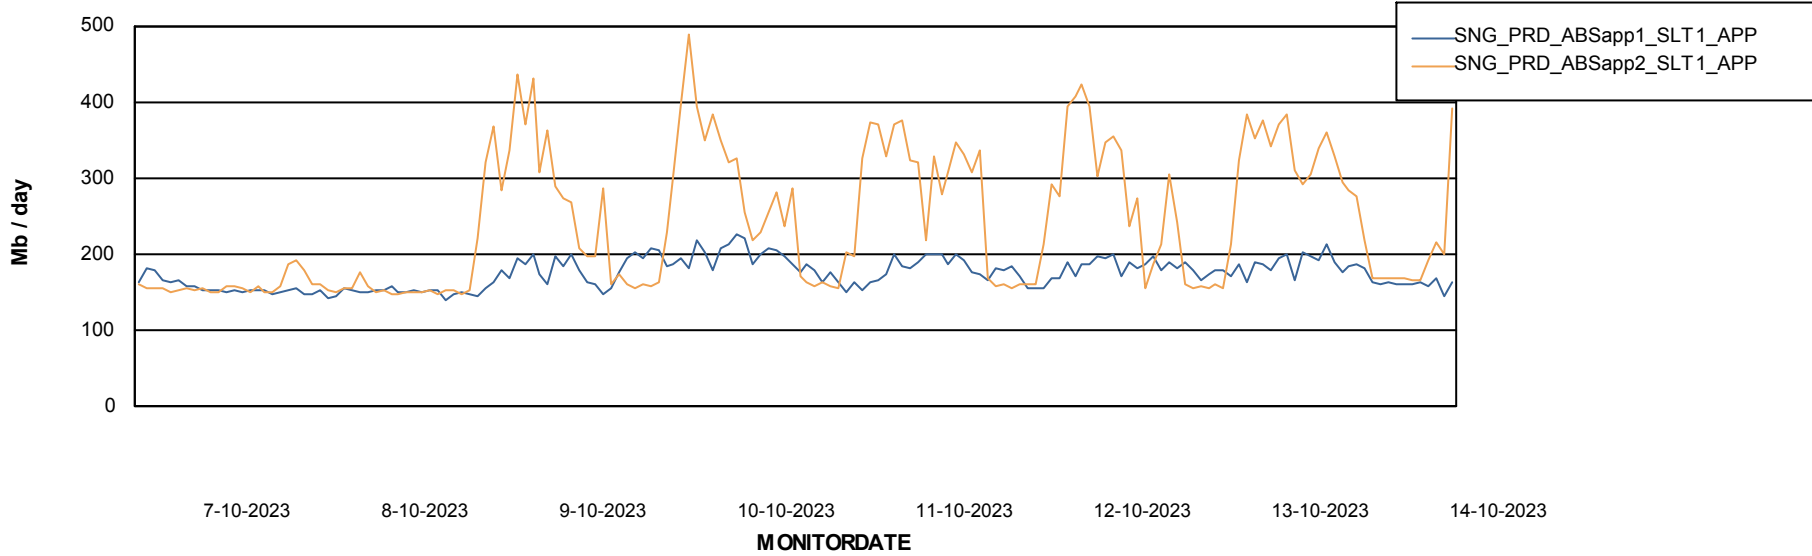

Database Performance SNG_PRD_ORACLE1

Weekly SLA Customer Report

Customer SNG_Production
 Database ID 70

DATABASE SIZE SNG_PRD_ORACLE1

Database growth over last month

Database Tablespace SNG_PRD_ORACLE1

Date	Tablespace Name	Filesize (Gb)	Usedsize (Gb)	Percentage free
14-10-2023	ABSDATA	54	41	25
	INDX	135	110	18
13-10-2023	ABSDATA	54	41	25
	INDX	135	110	18
12-10-2023	ABSDATA	54	41	25
	INDX	135	110	18
11-10-2023	ABSDATA	54	41	25
	INDX	135	110	18
10-10-2023	ABSDATA	54	41	25
	INDX	135	110	18
9-10-2023	ABSDATA	54	41	25
	INDX	135	110	18
8-10-2023	ABSDATA	54	41	25
	INDX	135	110	18

Weekly SLA Customer Report

Customer SNG_Production
Database ID 70

ABSSolute Application Server Services

Avg memory used per ABS Server Service

Avg users per day per ABS server

Weekly SLA Customer Report

Customer SNG_Production
Database ID 70