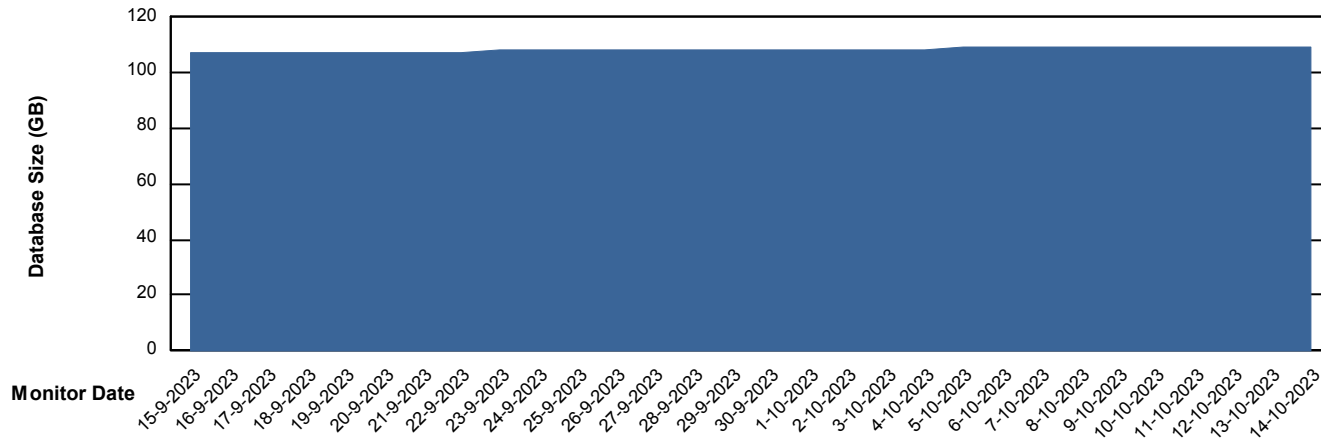

DATABASE SIZE RSS_PRD_SV1364_PRD_DB

Database growth over last month