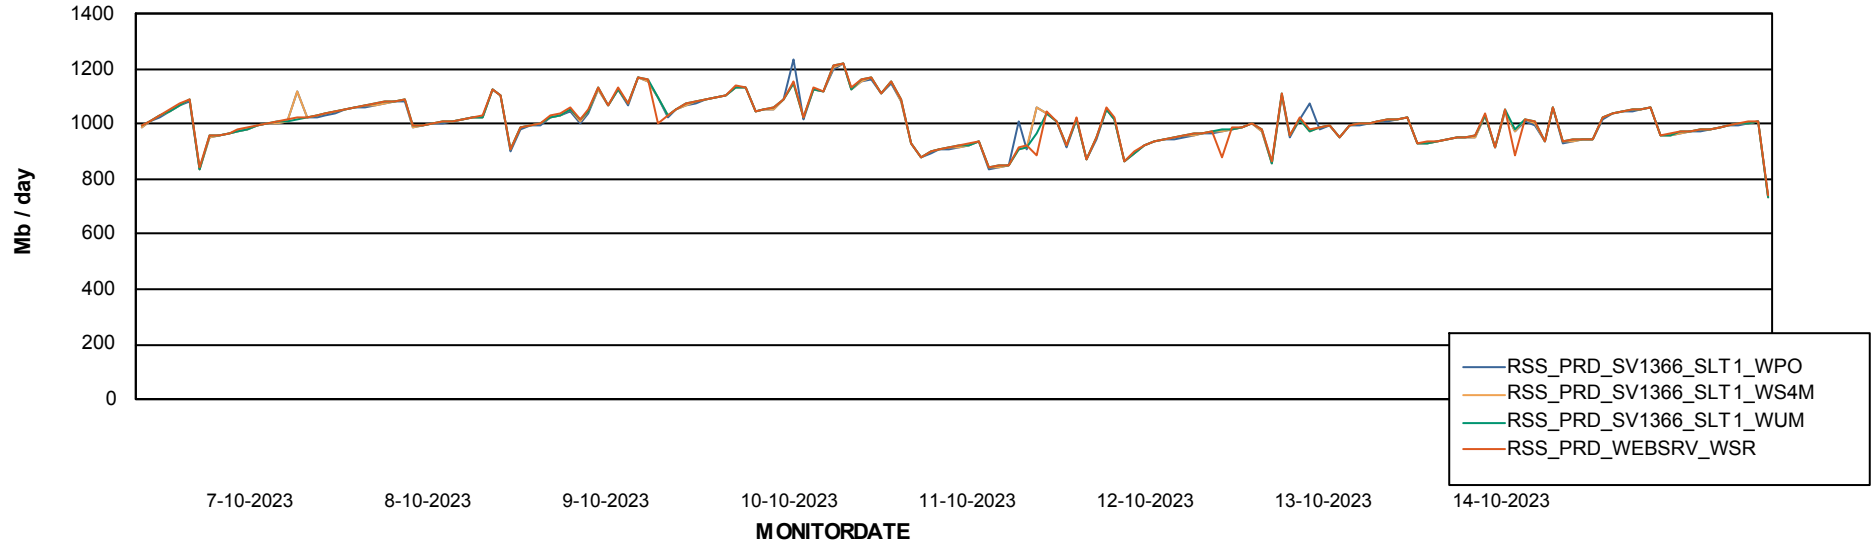

ABSSolute Web Component Services

Avg memory used per ABS Web component