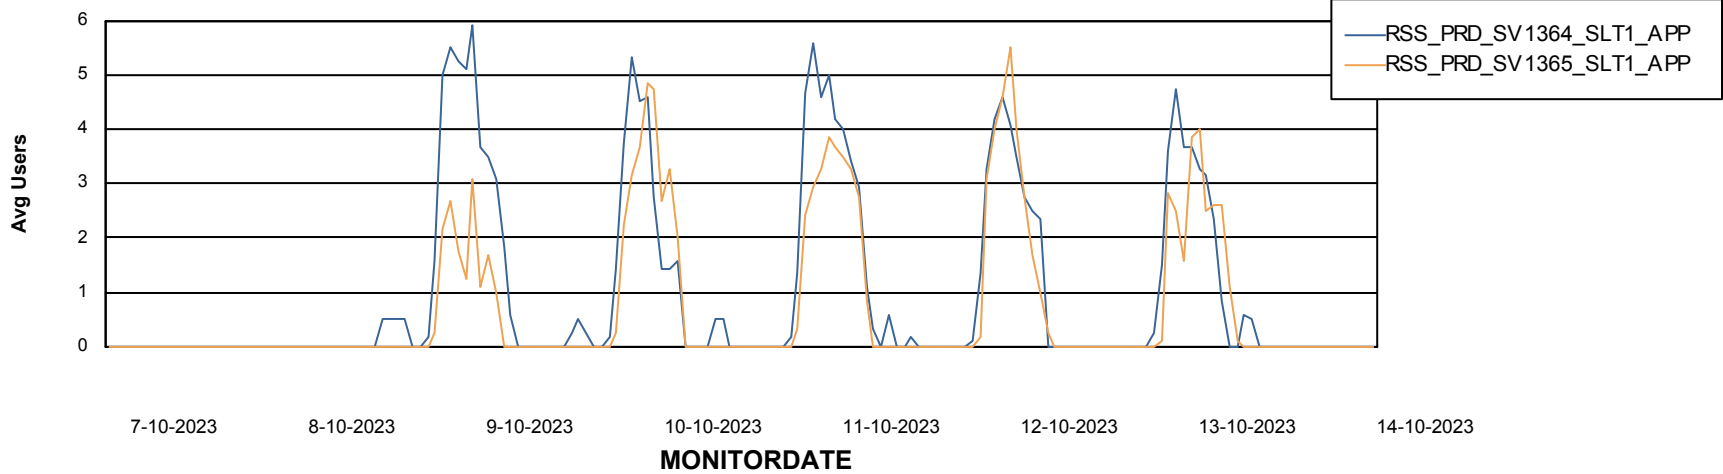

Avg users per day per ABS server