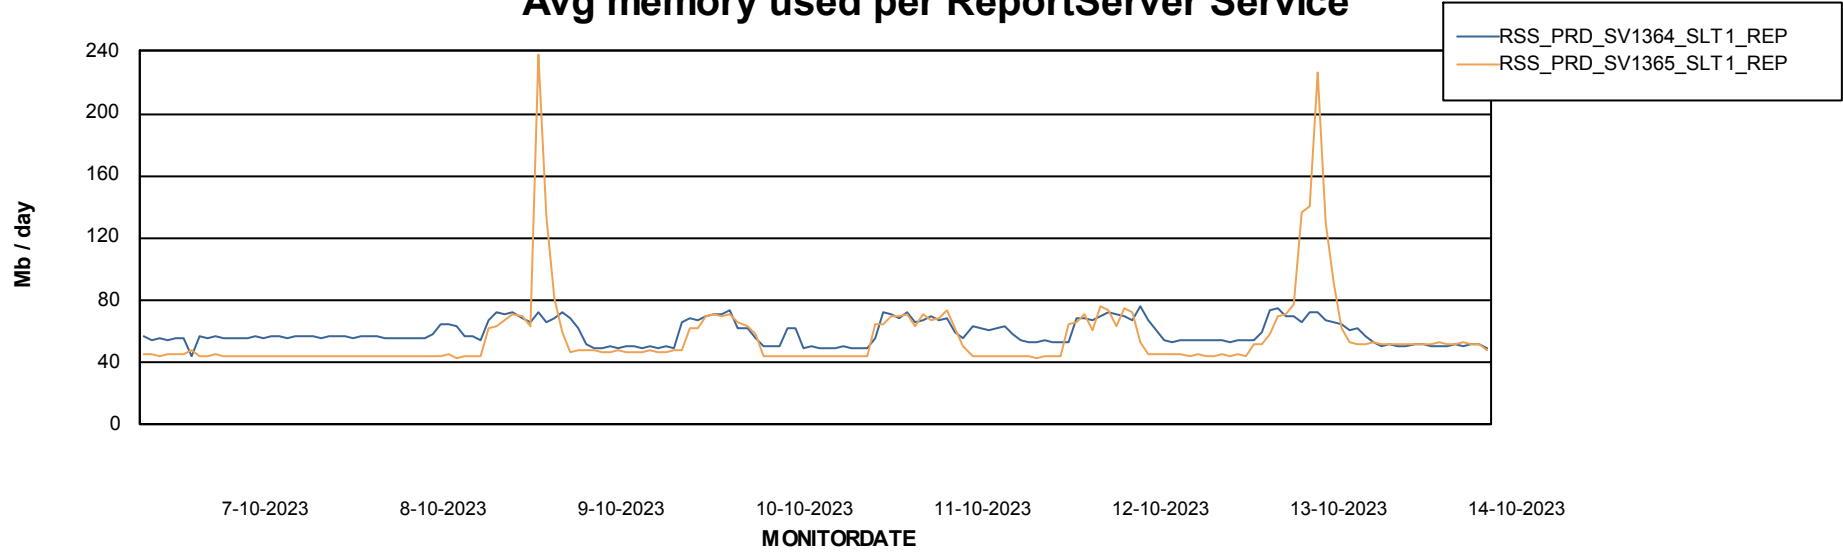

Avg users per day per ABS server

Weekly SLA Customer Report

Customer RSS Production
Database ID 52

ABSSolute Application ReportServer Services

Avg memory used per ReportServer Service

Weekly SLA Customer Report