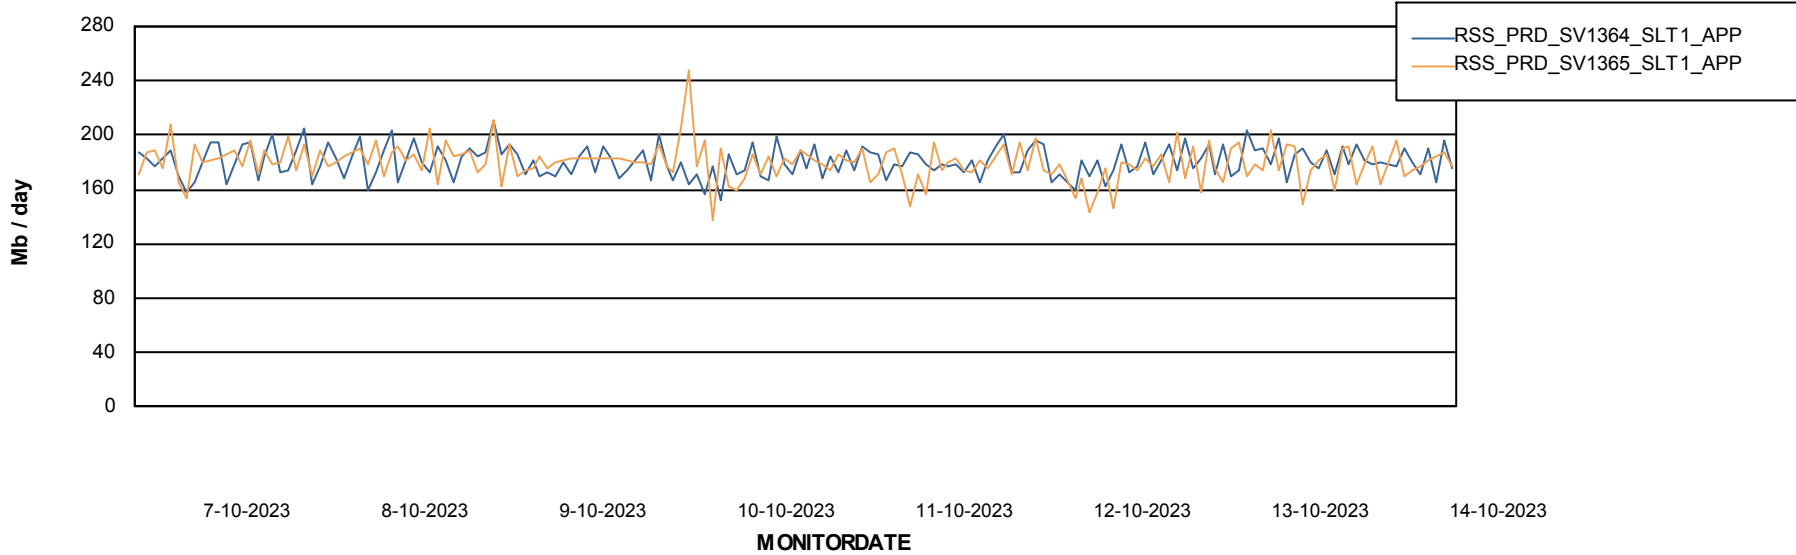

Standby Database Health RSS Production

Recovery lag for last 7 days

Weekly SLA Customer Report

Customer RSS Production
Database ID 52

ABSSolute Application Server Services

Avg memory used per ABS Server Service