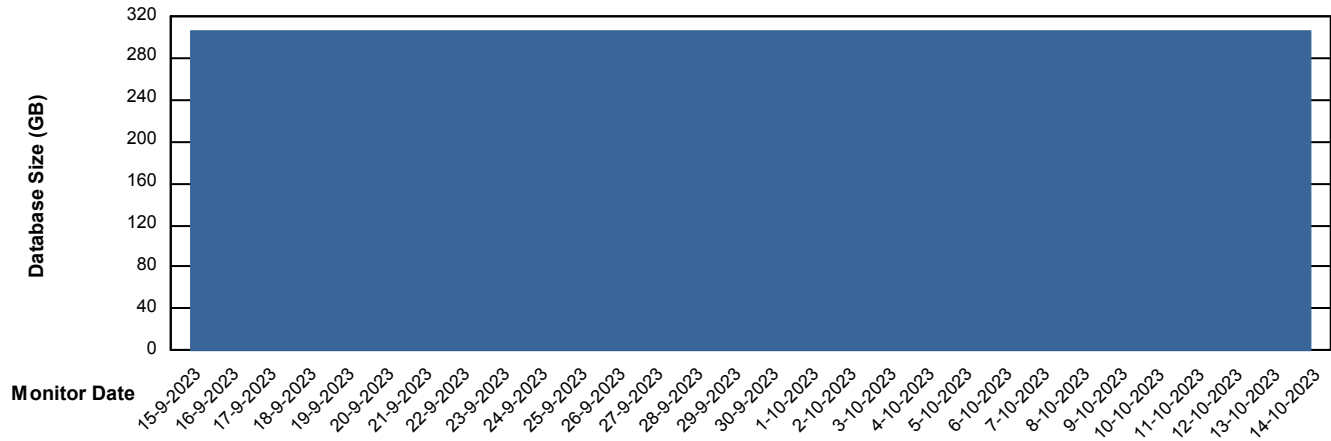

Customer PHS_Production
Database ID 47

Database Performance PHSDB_Test

Weekly SLA Customer Report

Customer PHS_Production
Database ID 47

DATABASE SIZE PHSDB_Production

Database growth over last month

DATABASE SIZE PHSDB_Test

Database growth over last month

Weekly SLA Customer Report

Customer PHS_Production
 Database ID 47

Database Tablespace PHSDB_Production

Date	Tablespace Name	Filesize (Gb)	Usedsize (Gb)	Percentage free
14-10-2023	ABSDATA	140	116	17
	INDX	214	178	17
13-10-2023	ABSDATA	140	116	17
	INDX	214	178	17
12-10-2023	ABSDATA	140	116	17
	INDX	214	178	17
11-10-2023	ABSDATA	140	116	17
	INDX	214	178	17
10-10-2023	ABSDATA	140	116	17
	INDX	214	178	17
9-10-2023	ABSDATA	140	116	17
	INDX	214	178	17
8-10-2023	ABSDATA	140	116	17
	INDX	214	178	17