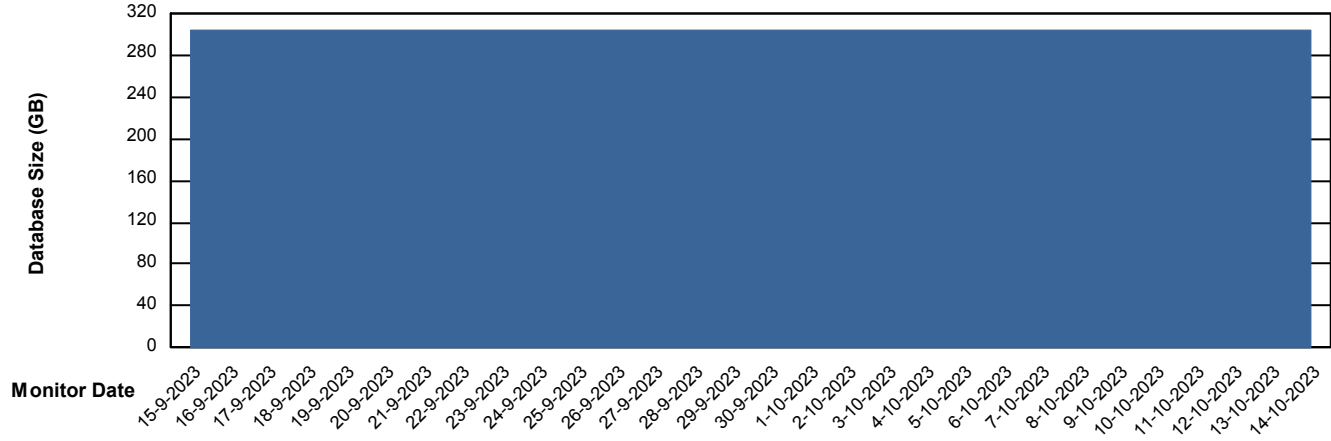

Customer PHS_Production
Database ID 47

Database Performance PHSDB_Test

Weekly SLA Customer Report

Customer PHS_Production
Database ID 47

DATABASE SIZE PHSDB_Production

Database growth over last month

DATABASE SIZE PHSDB_Test

Database growth over last month

Weekly SLA Customer Report

Customer PHS_Production
 Database ID 47

Database Tablespace PHSDB_Production

Date	Tablespace Name	Filesize (Gb)	Usedsize (Gb)	Percentage free
14-10-2023	ABSDATA	140	116	17
	INDX	214	178	17
13-10-2023	ABSDATA	140	116	17
	INDX	214	178	17
12-10-2023	ABSDATA	140	116	17
	INDX	214	178	17
11-10-2023	ABSDATA	140	116	17
	INDX	214	178	17
10-10-2023	ABSDATA	140	116	17
	INDX	214	178	17
9-10-2023	ABSDATA	140	116	17
	INDX	214	178	17
8-10-2023	ABSDATA	140	116	17
	INDX	214	178	17