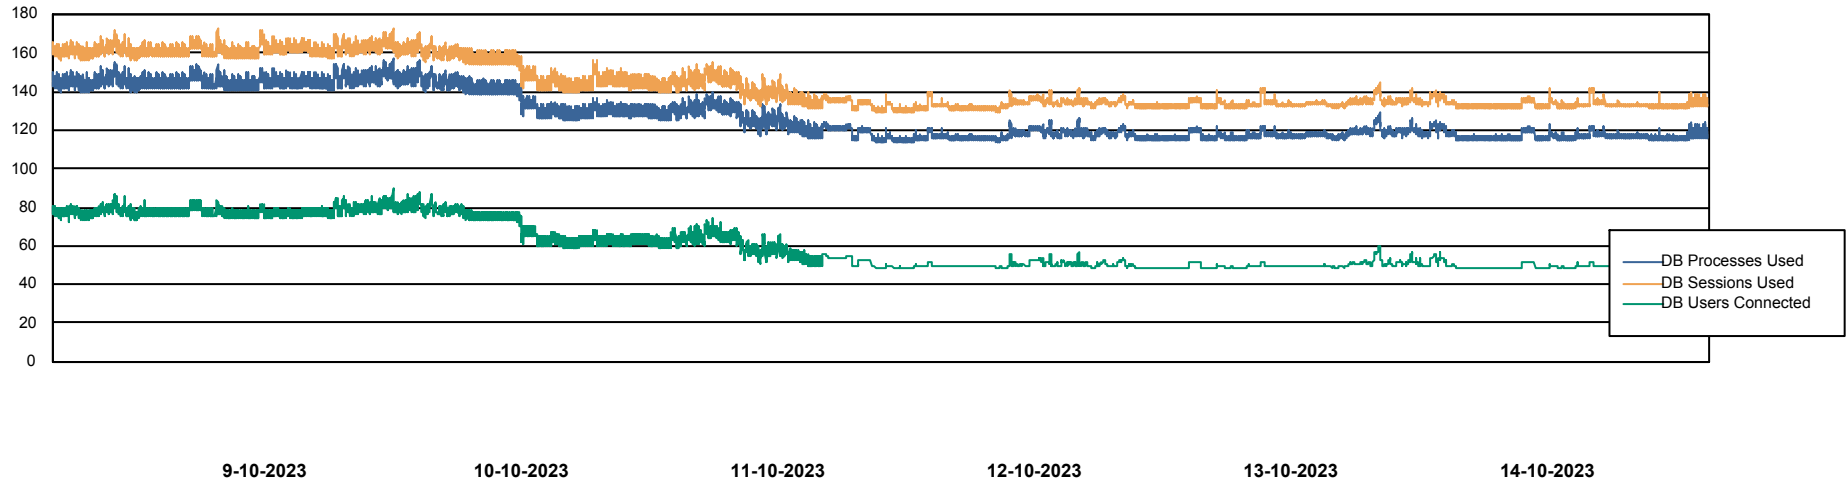

Database Performance PHSDB_Production