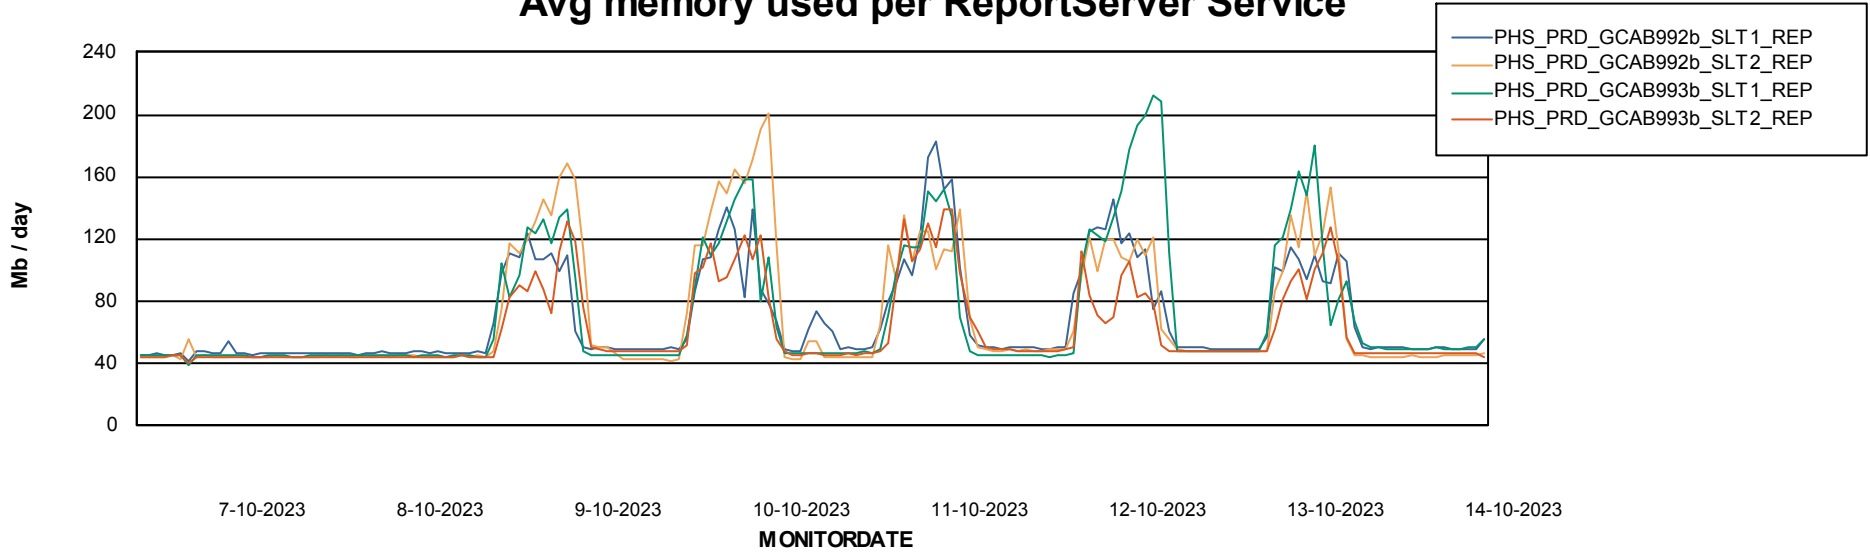

Avg users per day per ABS server

Weekly SLA Customer Report

Customer PHS_Production
Database ID 47

ABSSolute Application ReportServer Services

Avg memory used per ReportServer Service

Weekly SLA Customer Report