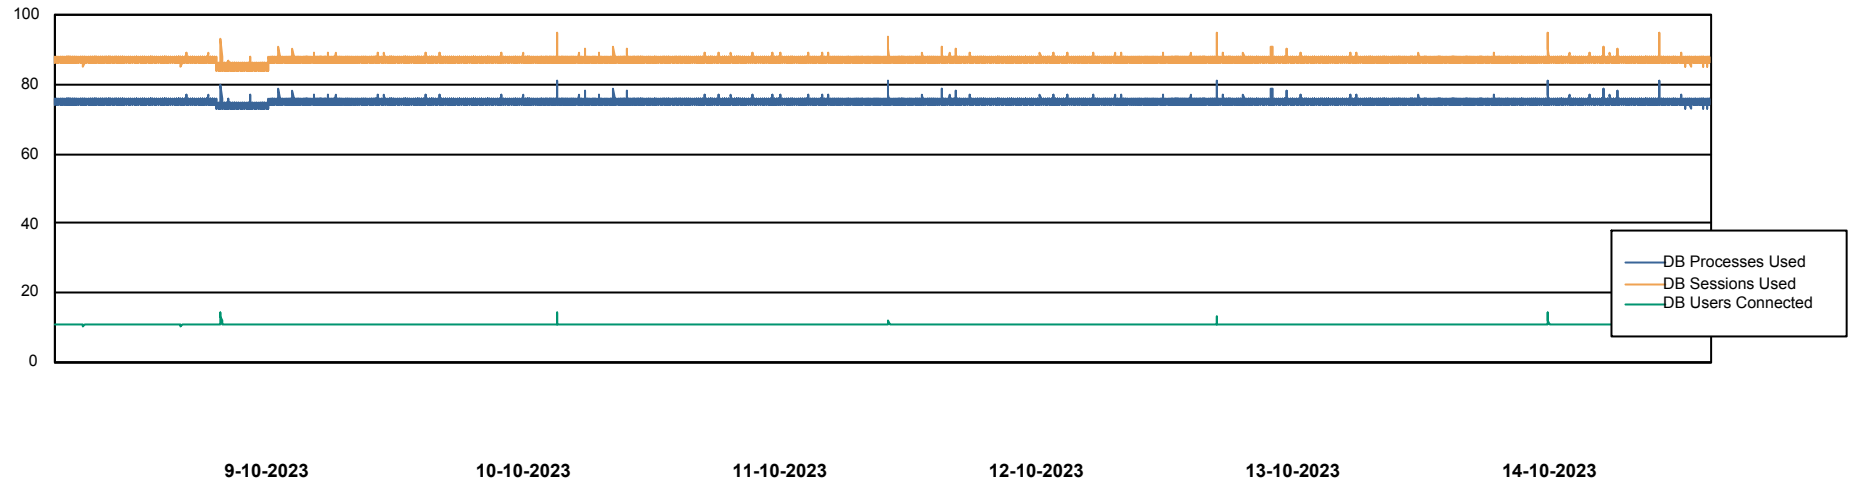

Database Performance PHSDB_Test