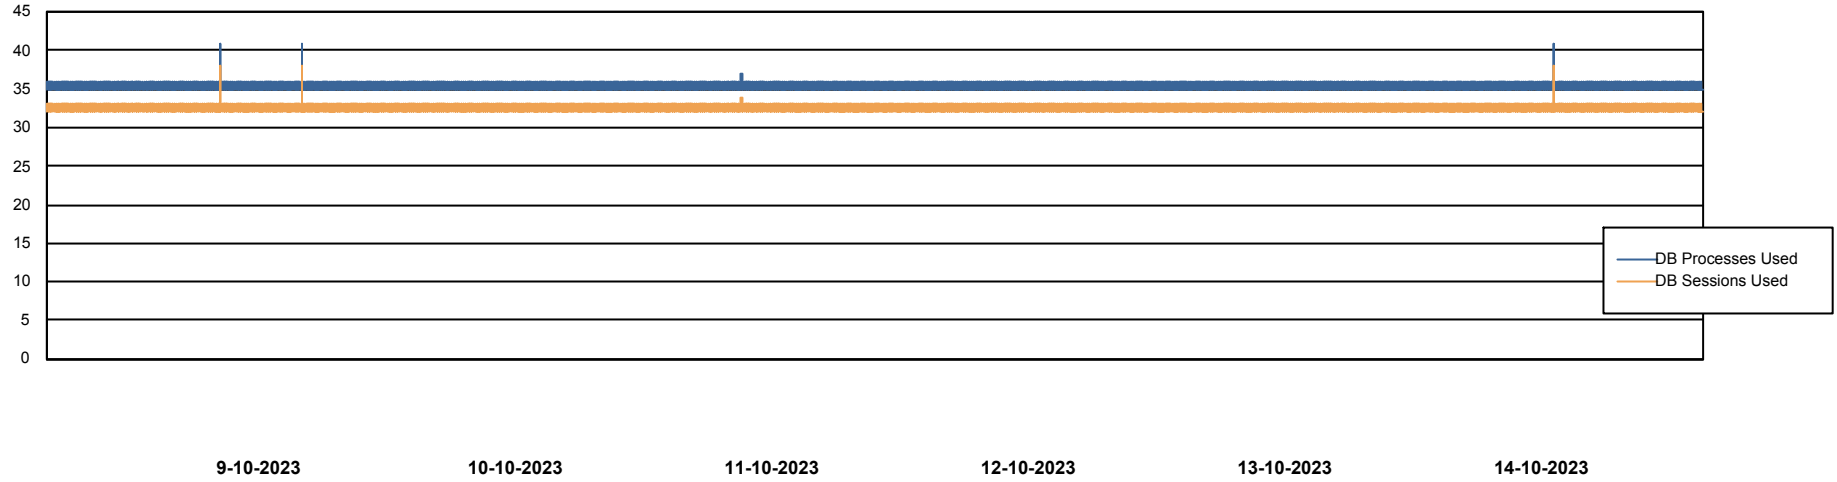

Weekly SLA Customer Report

Customer PHS_Production
Database ID 47

Database Performance PHSDB_Production

Weekly SLA Customer Report

Customer PHS_Production
Database ID 47

Database Performance PHSDB_Standby

Weekly SLA Customer Report