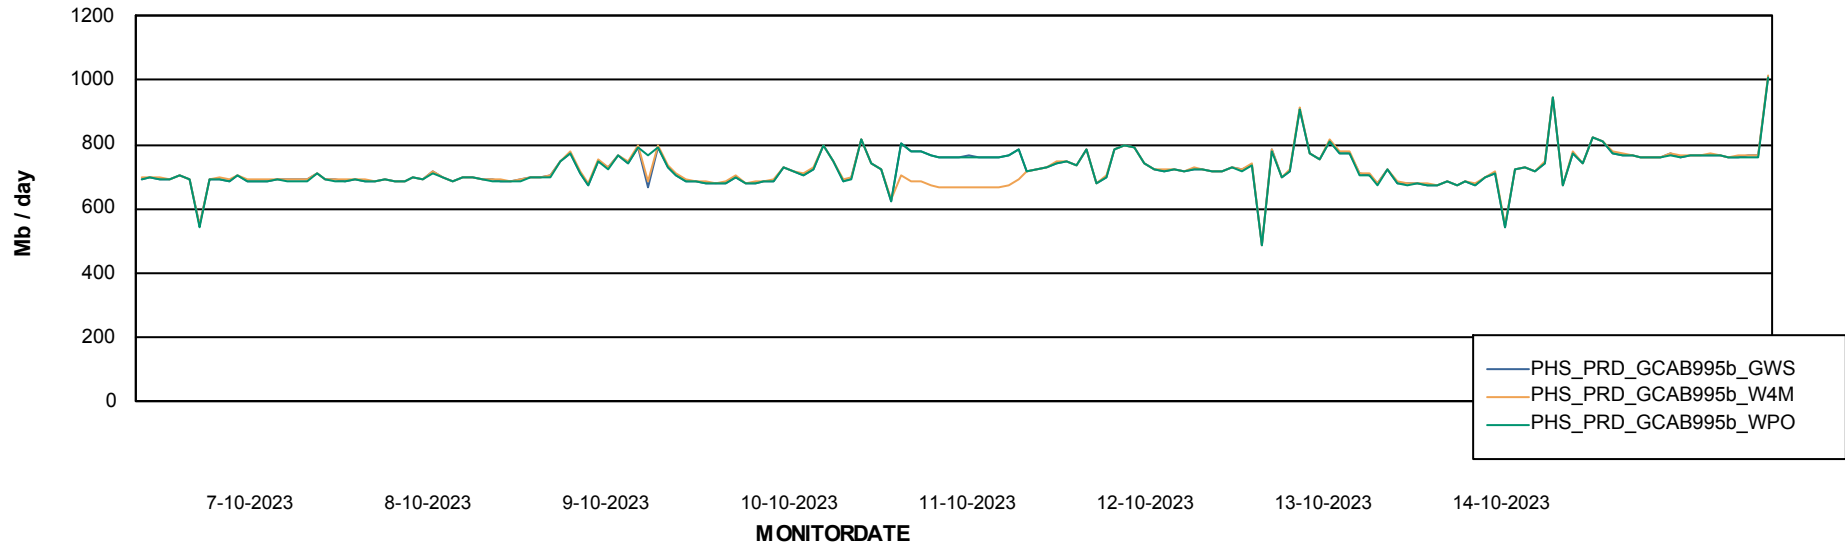

ABSSolute Web Component Services

Avg memory used per ABS Web component