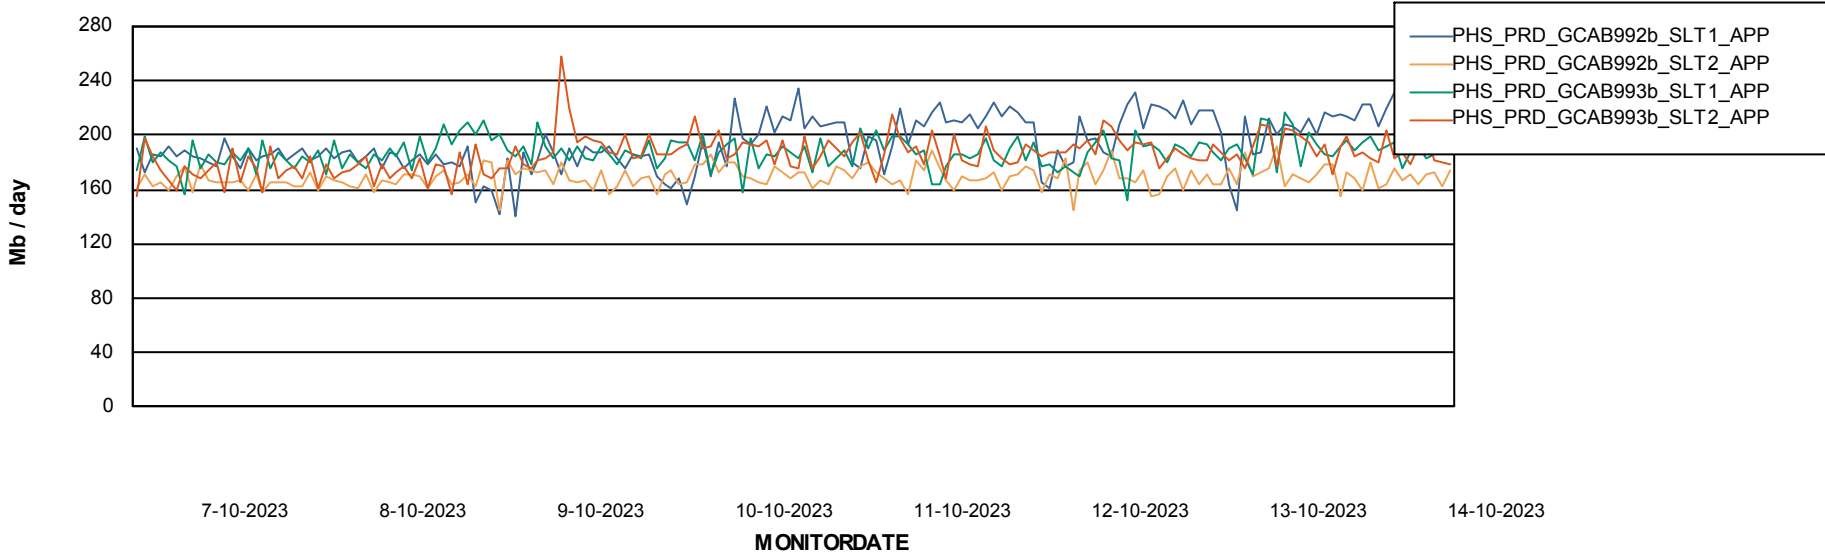

Standby Database Health PHS_Production

Recovery lag for last 7 days

Weekly SLA Customer Report

Customer PHS_Production
Database ID 47

ABSSolute Application Server Services

Avg memory used per ABS Server Service