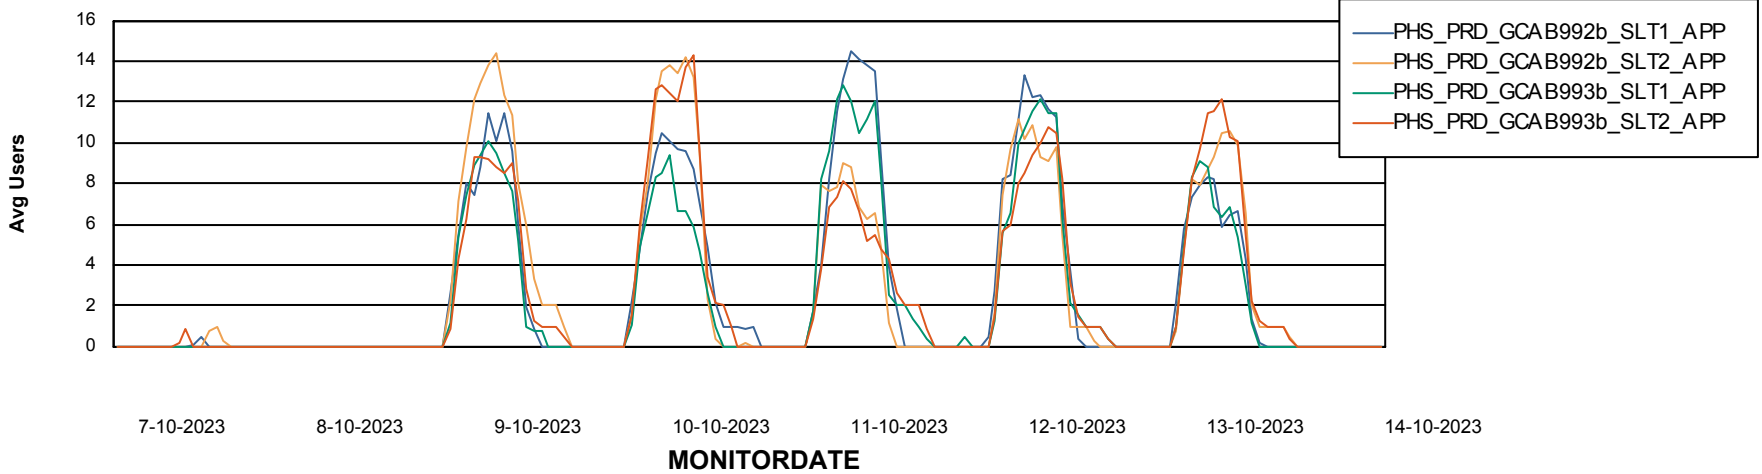

Avg users per day per ABS server