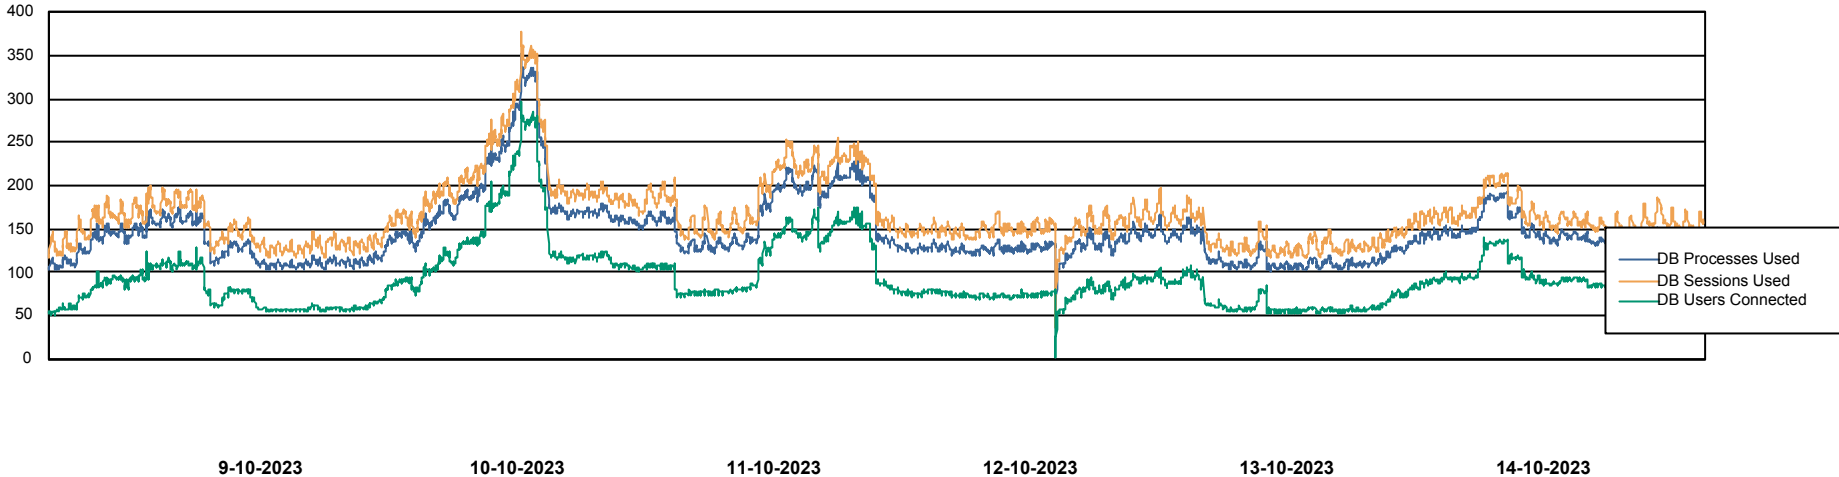

Weekly SLA Customer Report

Customer NIX_Production
Database ID 51

Database Performance NIXDB_BI

Weekly SLA Customer Report

Customer NIX_Production
Database ID 51

Database Performance NIXDB_Production

Weekly SLA Customer Report

Customer NIX_Production
Database ID 51

Database Performance NIXDB_Standby

Weekly SLA Customer Report

Customer NIX_Production
Database ID 51

DATABASE SIZE NIXDB_BI

Database growth over last month

DATABASE SIZE NIXDB_Production