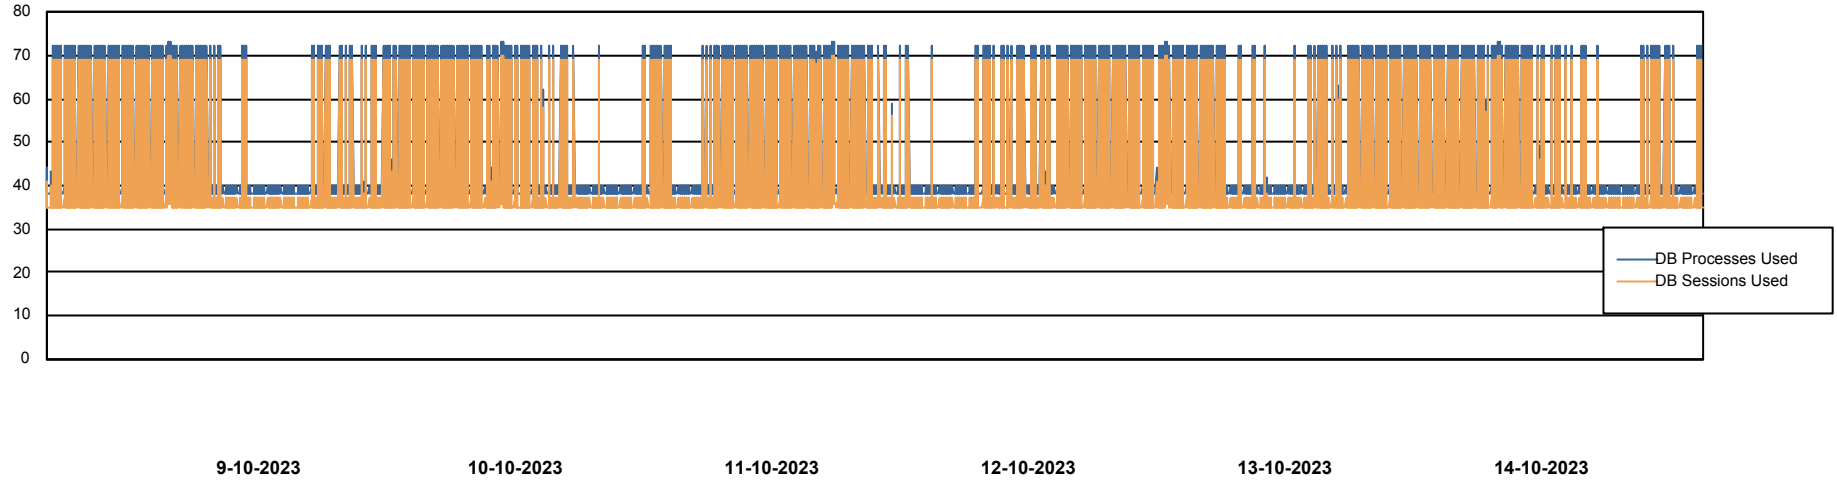

Database Performance NIXDB_Standby