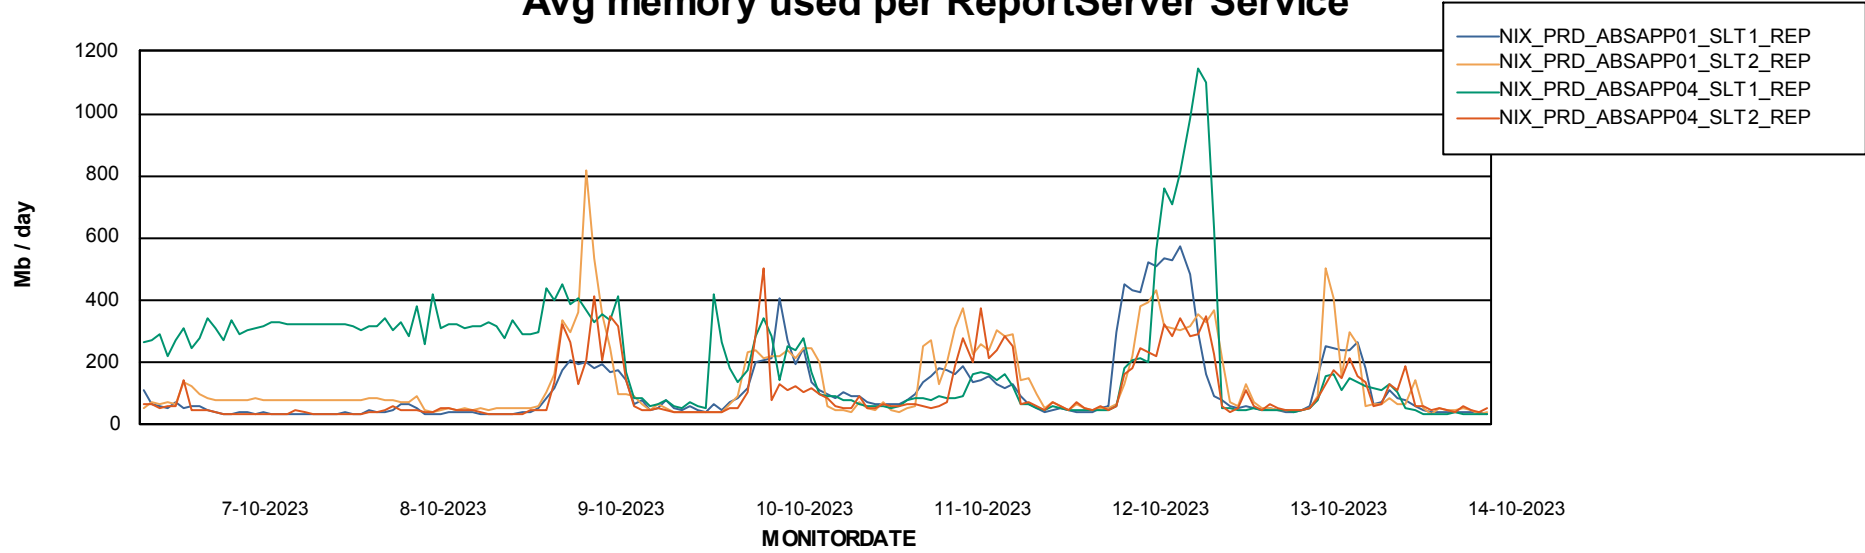

Avg memory used per ABS Server Service

Avg users per day per ABS server

Weekly SLA Customer Report

Customer NIX_Production
Database ID 51

ABSSolute Application ReportServer Services

Avg memory used per ReportServer Service