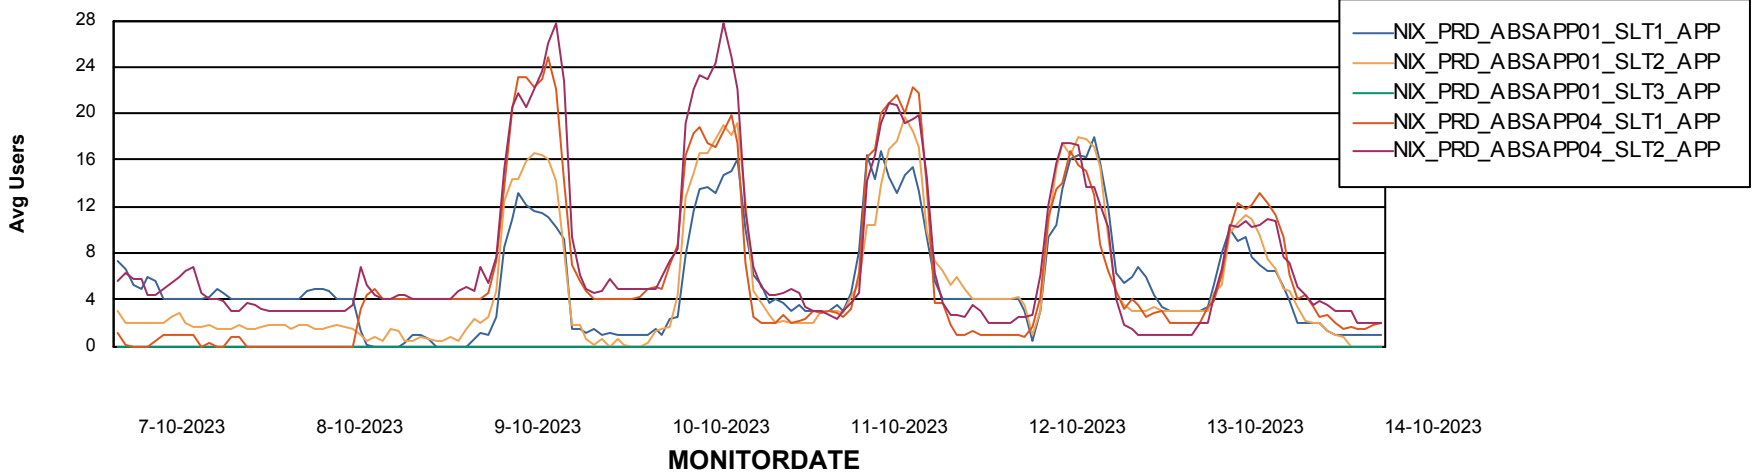

Avg users per day per ABS server