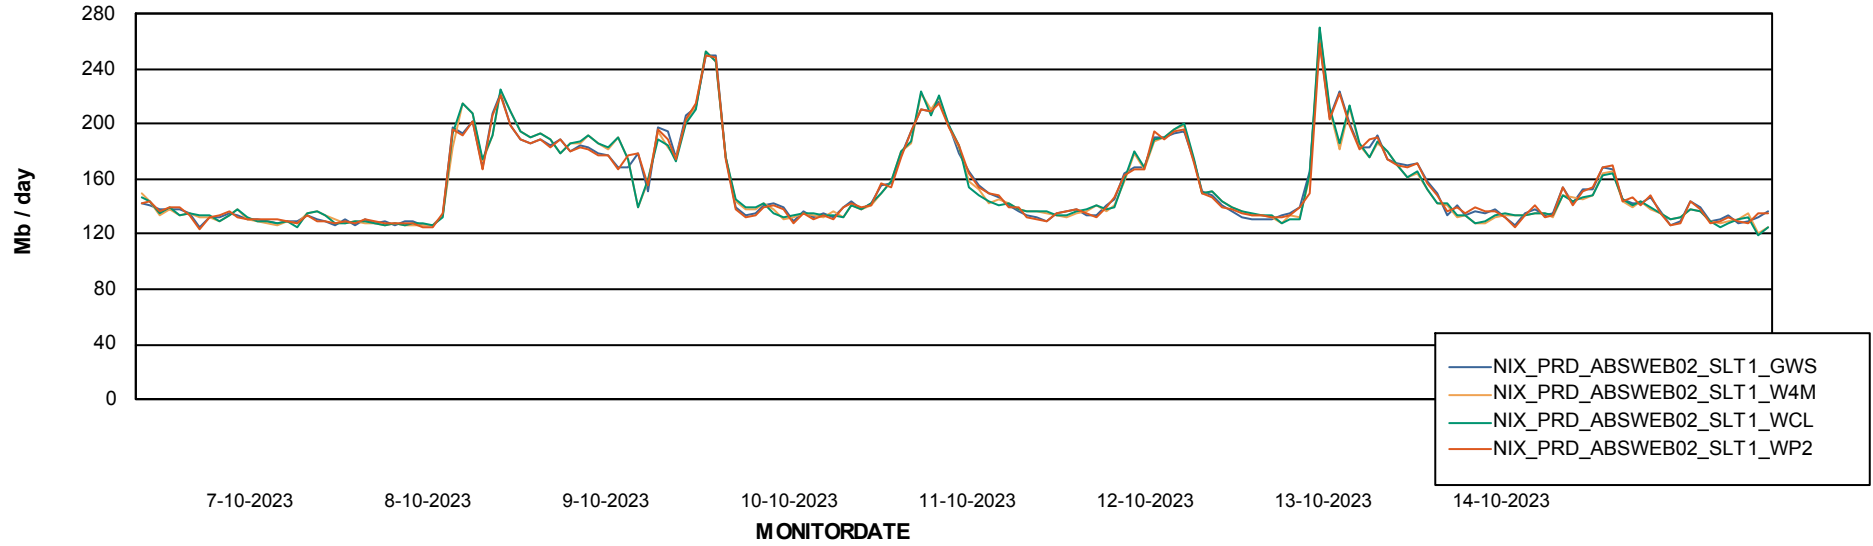

ABSolute Web Component Services

Avg memory used per ABS Web component