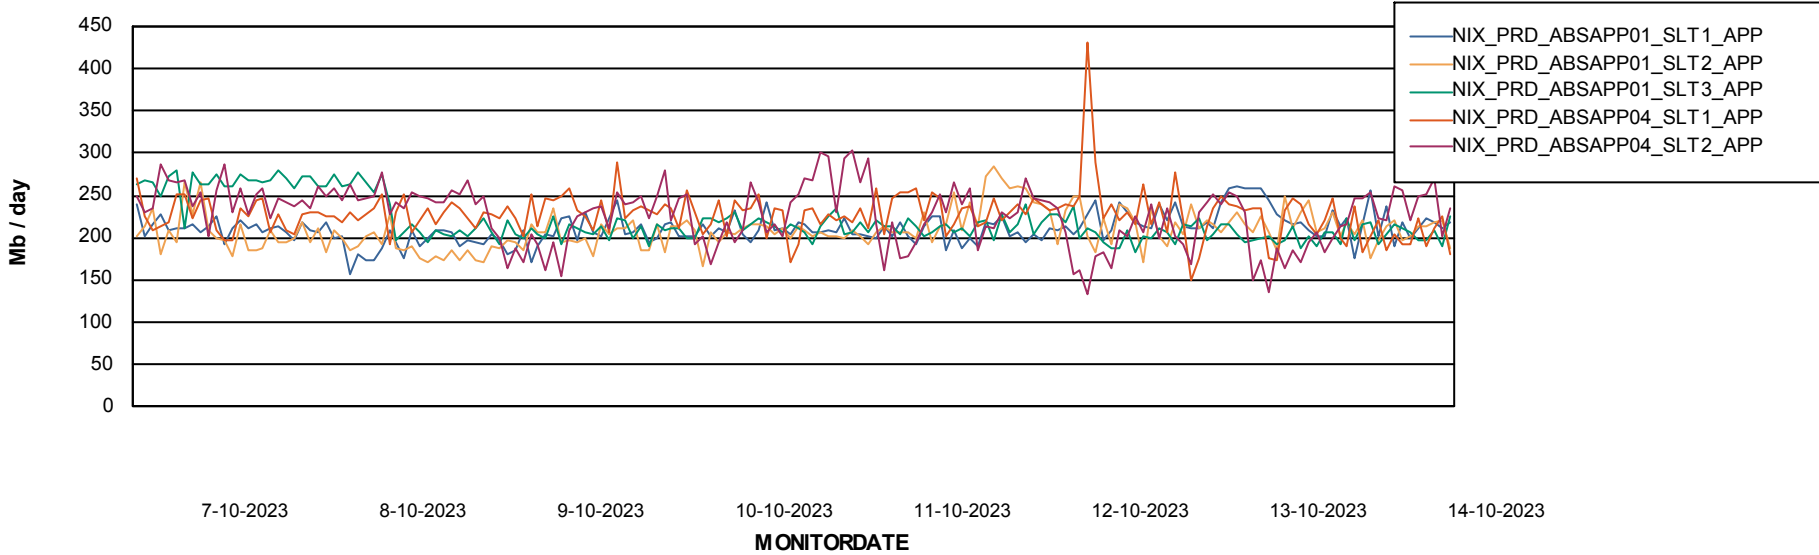

ABSSolute Application Server Services

Avg memory used per ABS Server Service