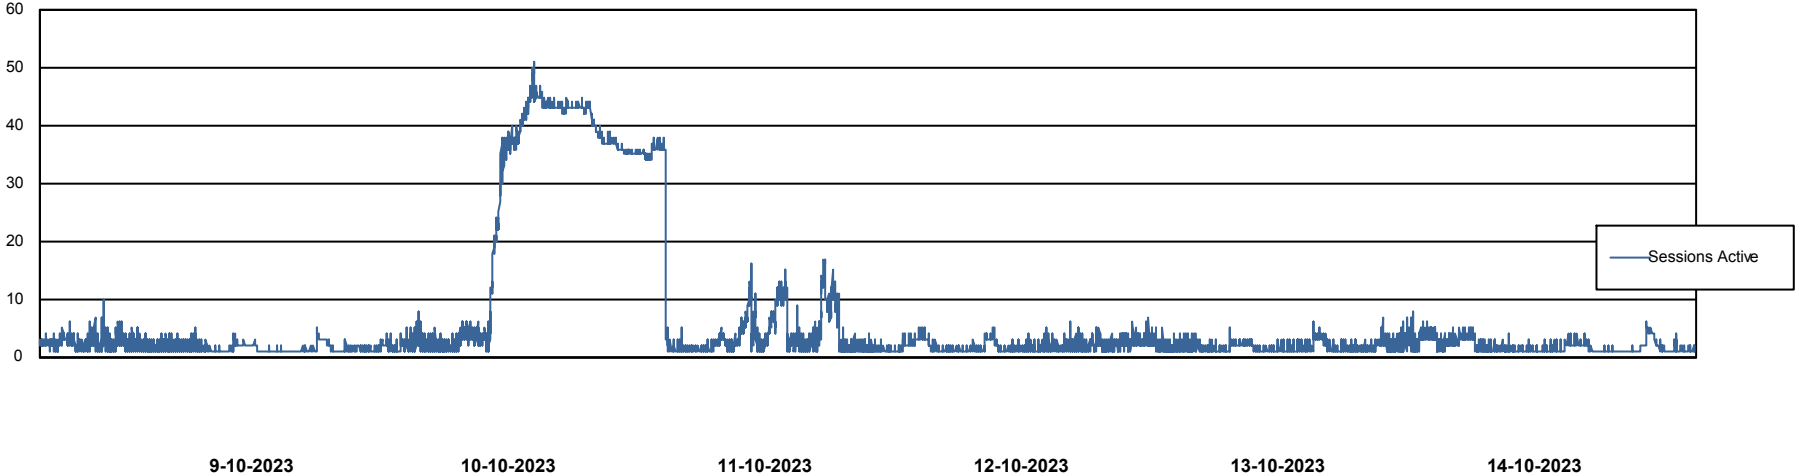

Weekly SLA Customer Report

Customer NIX_Production
Database ID 51

Database Performance NIXDB_BI

Weekly SLA Customer Report

Customer NIX_Production
Database ID 51

Database Performance NIXDB_Production

Weekly SLA Customer Report