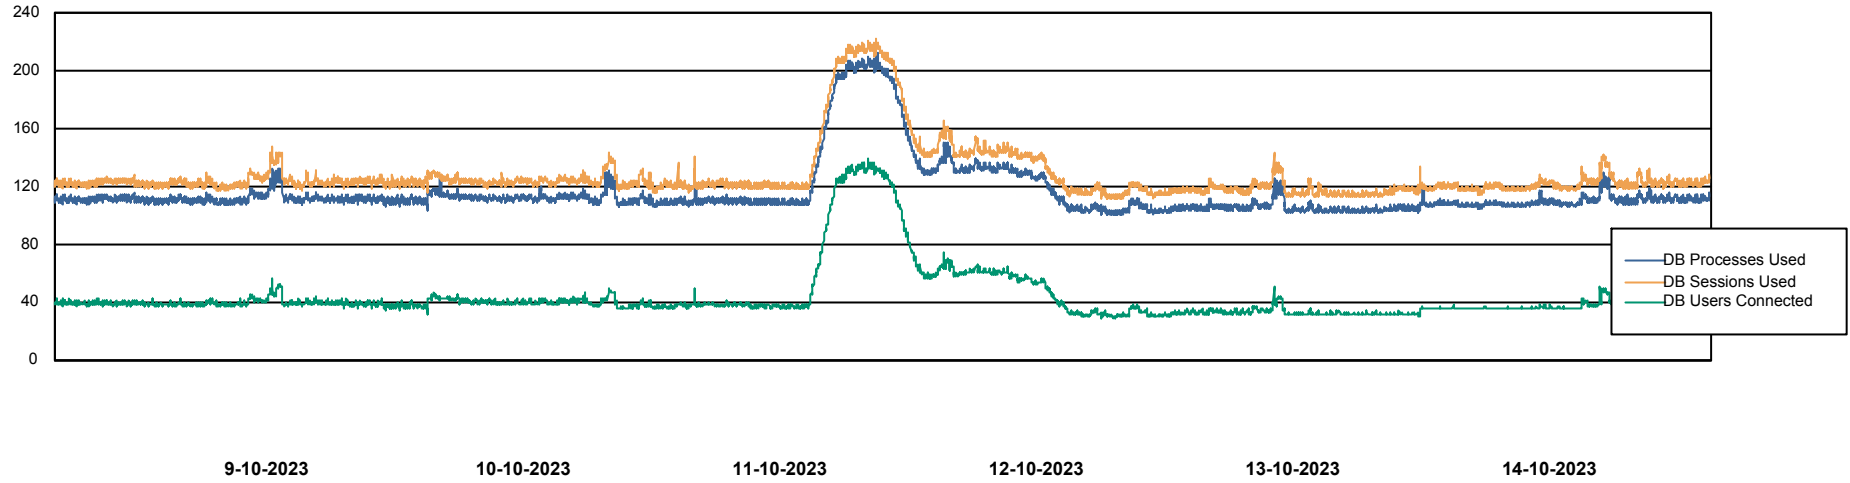

Database Performance LTS_PROD_CLSABSBI01_BI