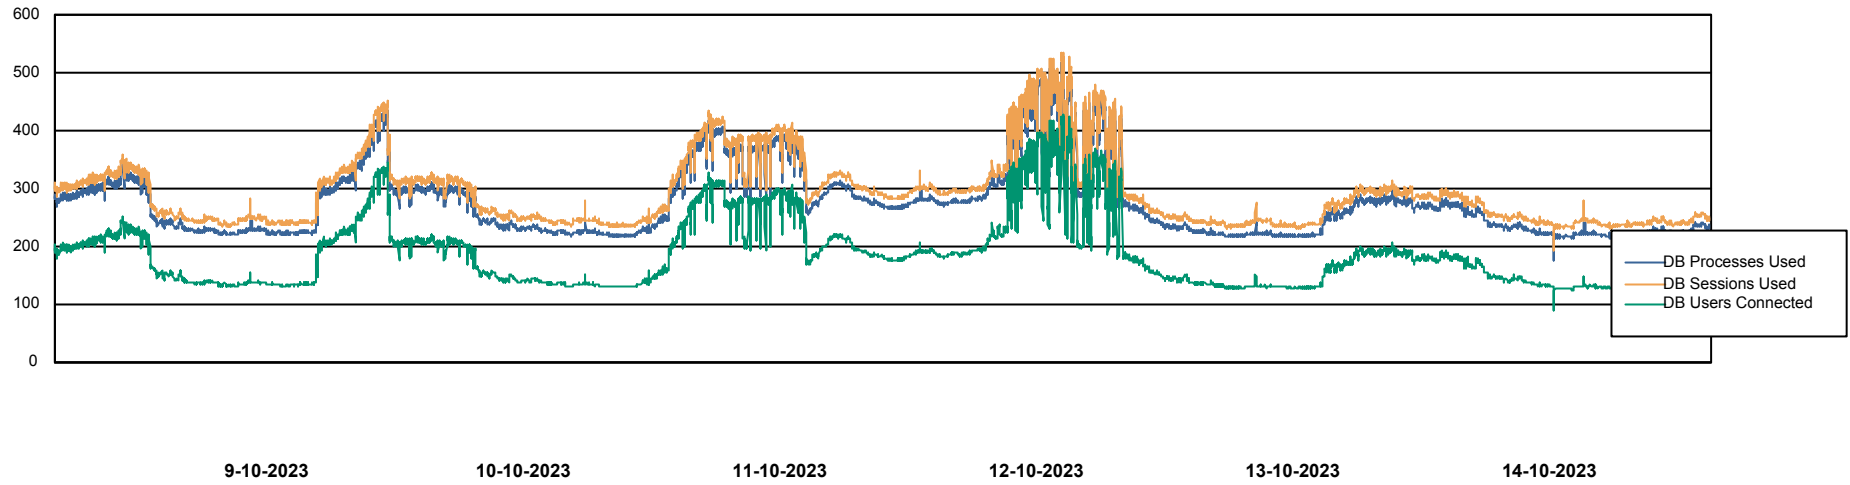

Weekly SLA Customer Report

Customer LTS(CleanLease)_Production
Database ID 126

Database Performance LTS_PROD_CLSABSBI01_BI

Weekly SLA Customer Report

Customer LTS(CleanLease)_Production
Database ID 126

Database Performance LTS_PROD_CLSABSD01_PRDB