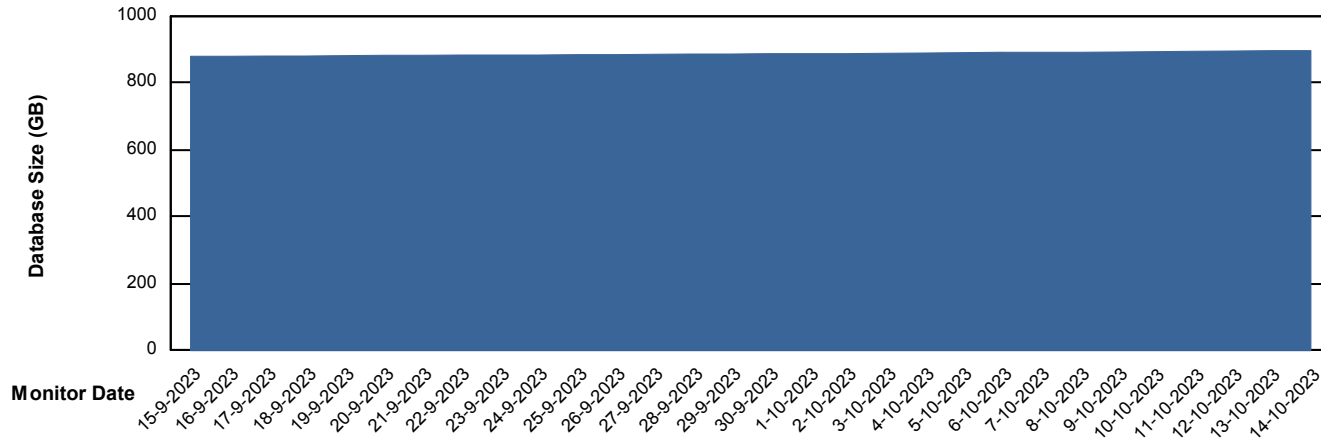

DATABASE SIZE LTS_PROD_CLSABSDB01_PRDB

Database growth over last month