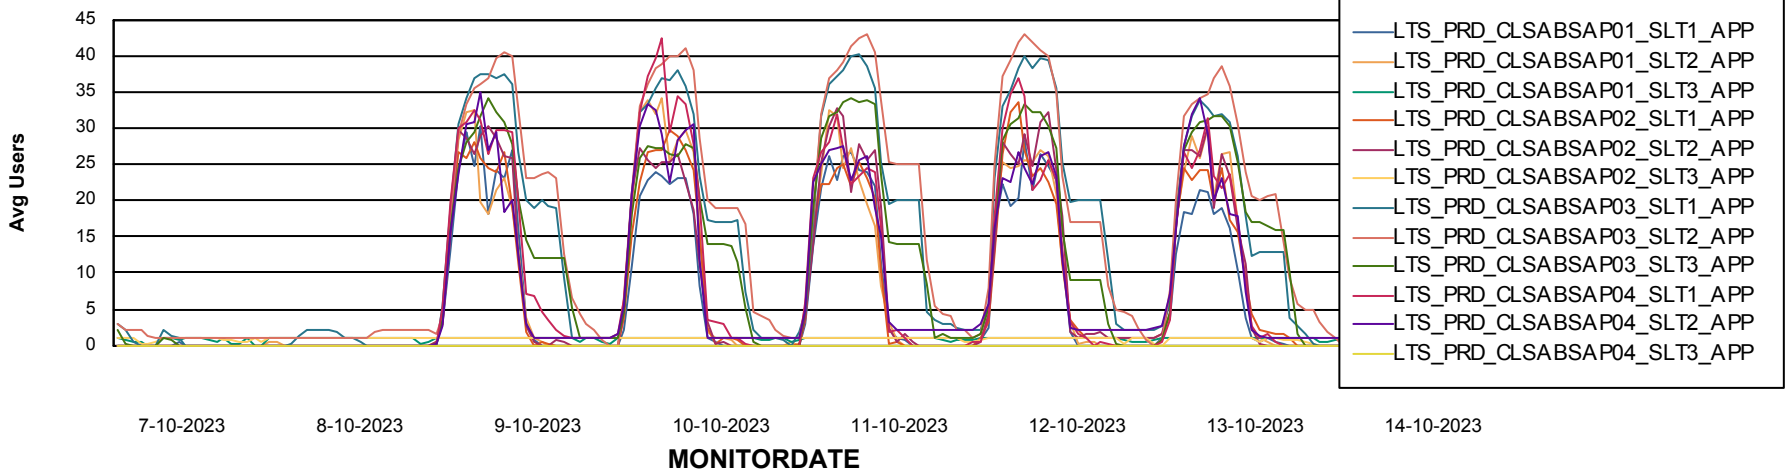

Avg users per day per ABS server