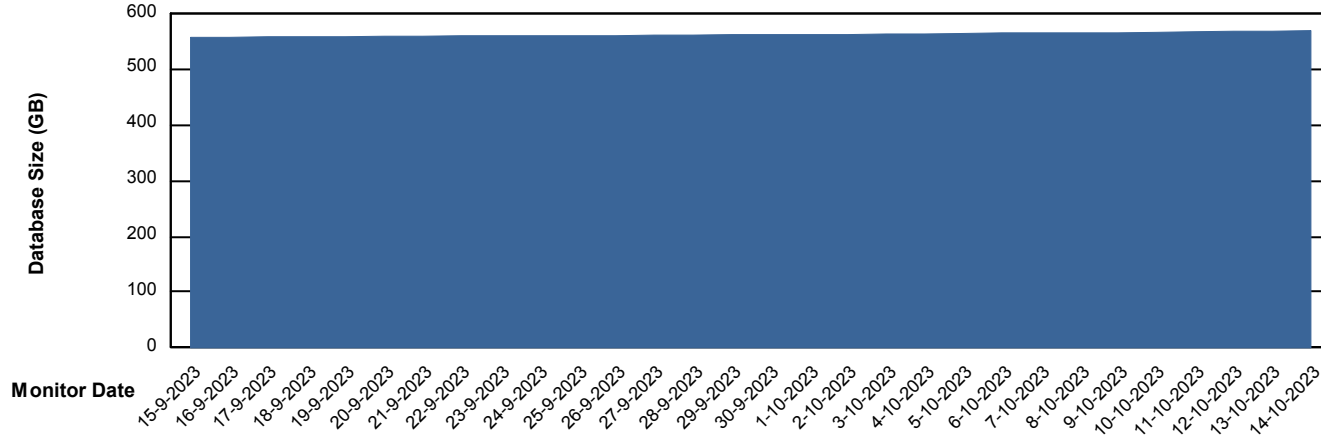

DATABASE SIZE LTS_PROD_CLSABSBI01_BI

Database growth over last month