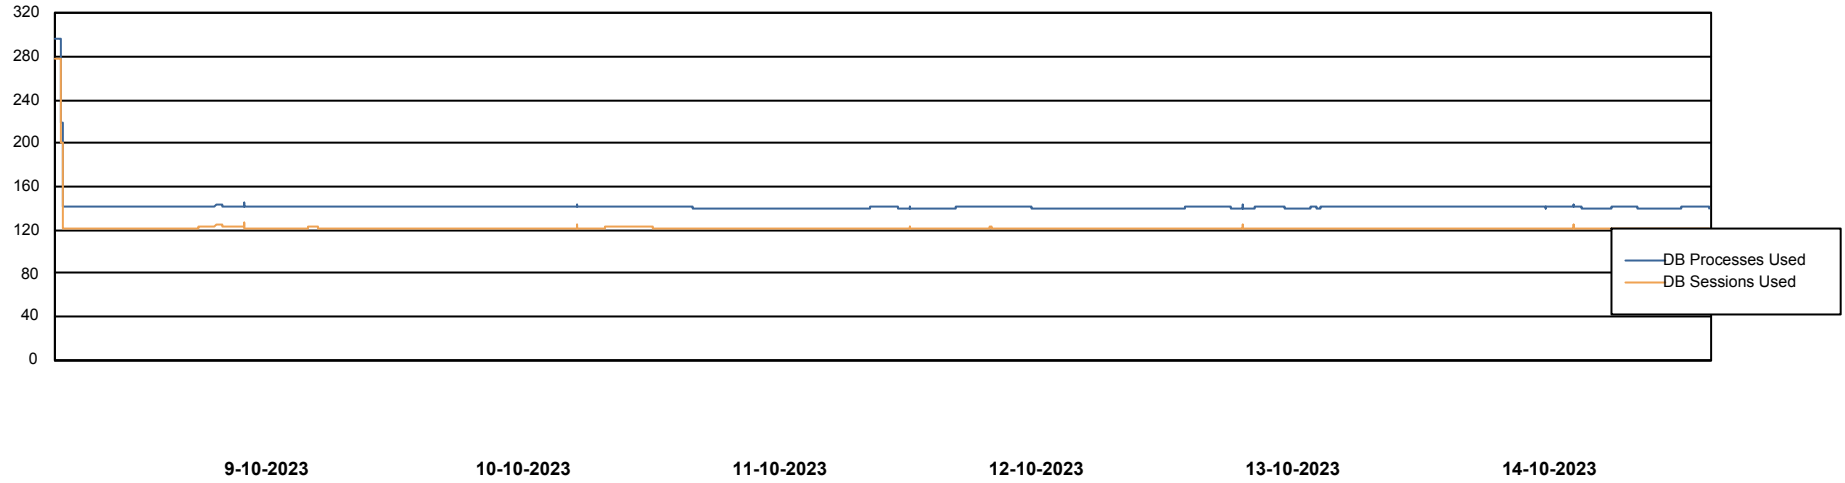

Database Performance LTS_PROD_CLSABSDB02_SBDB