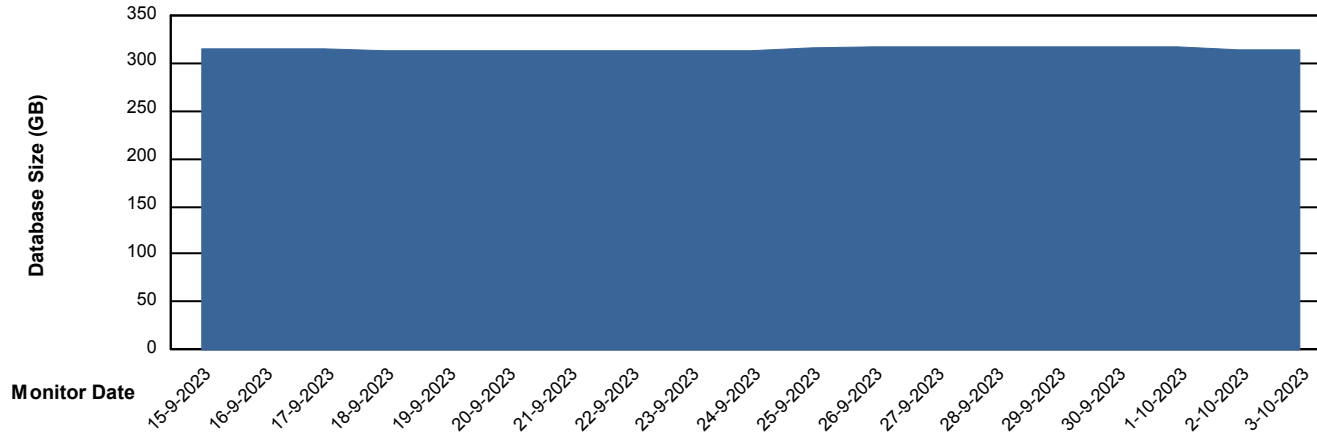

Weekly SLA Customer Report

Customer LLG_Production
Database ID 53

Weekly SLA Customer Report

Customer LLG_Production
Database ID 53

DATABASE SIZE LLGDB_Production

Database growth over last month

DATABASE SIZE LLGDBBI_Production

Database growth over last month

Weekly SLA Customer Report

Customer LLG_Production
Database ID 53