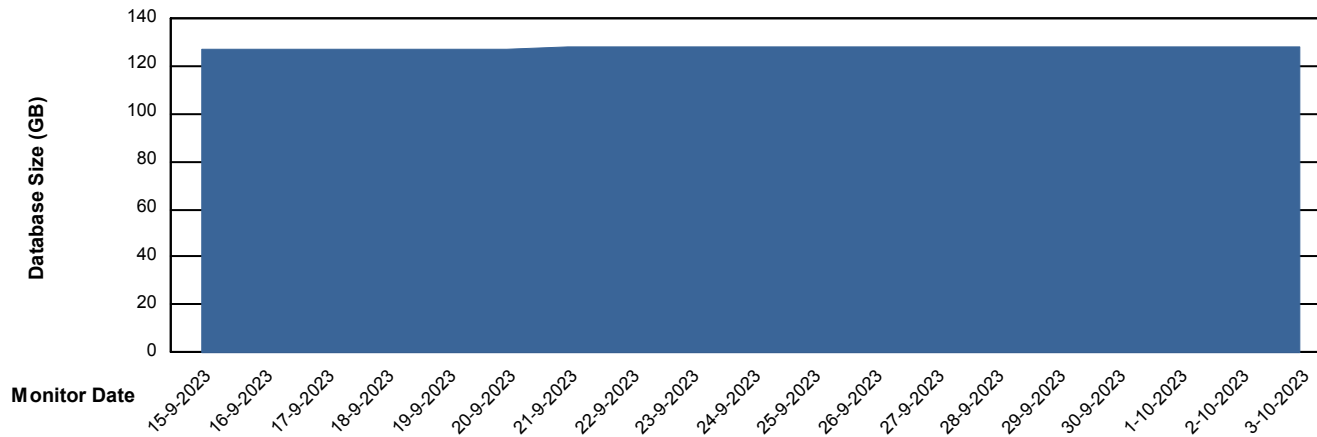

Weekly SLA Customer Report

Customer LLG_Production
Database ID 53

Weekly SLA Customer Report

Customer LLG_Production
Database ID 53

DATABASE SIZE LLGDB_Production

Database growth over last month

DATABASE SIZE LLGDBBI_Production

Database growth over last month

Weekly SLA Customer Report

Customer LLG_Production
Database ID 53