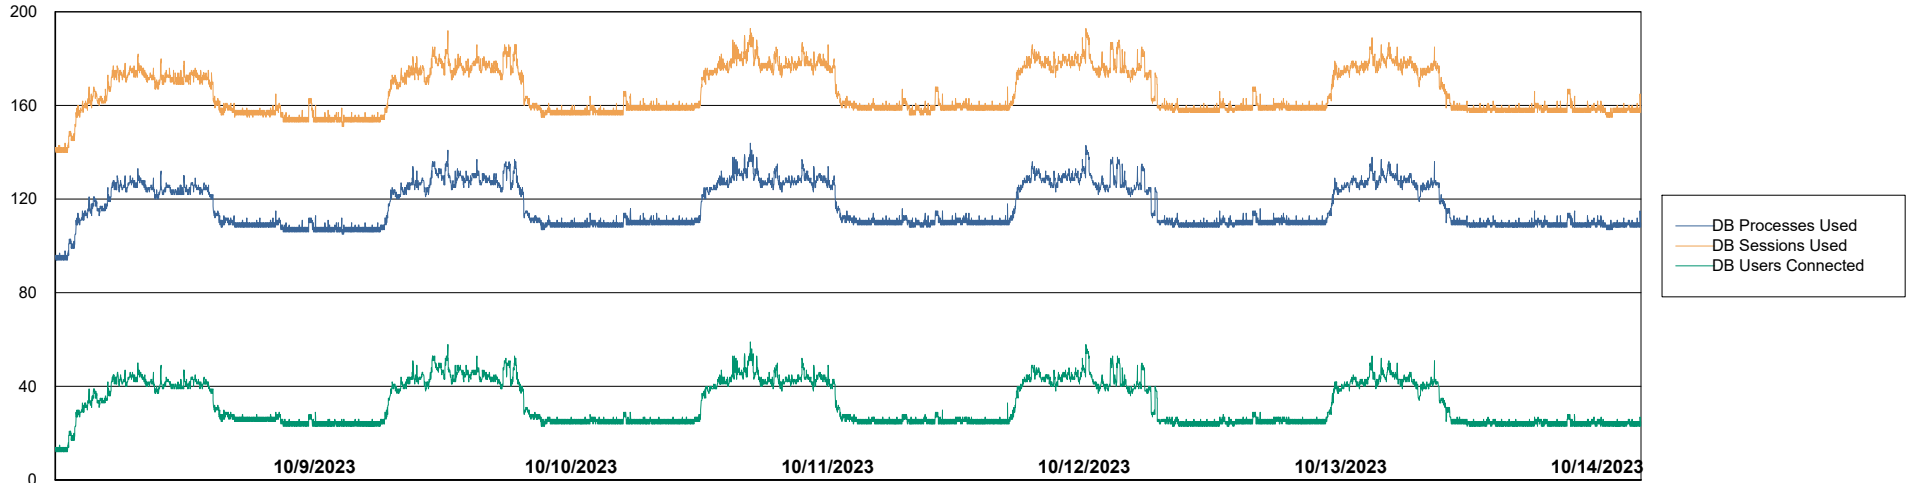

Weekly SLA Customer Report

Customer HUE_Production
Database ID 154

Database Performance HUE_PRD_S-ORABI2_ABS1

Weekly SLA Customer Report

Customer HUE_Production
Database ID 154

Database Performance HUE_PRD_S-ORAPROD2_ABS1