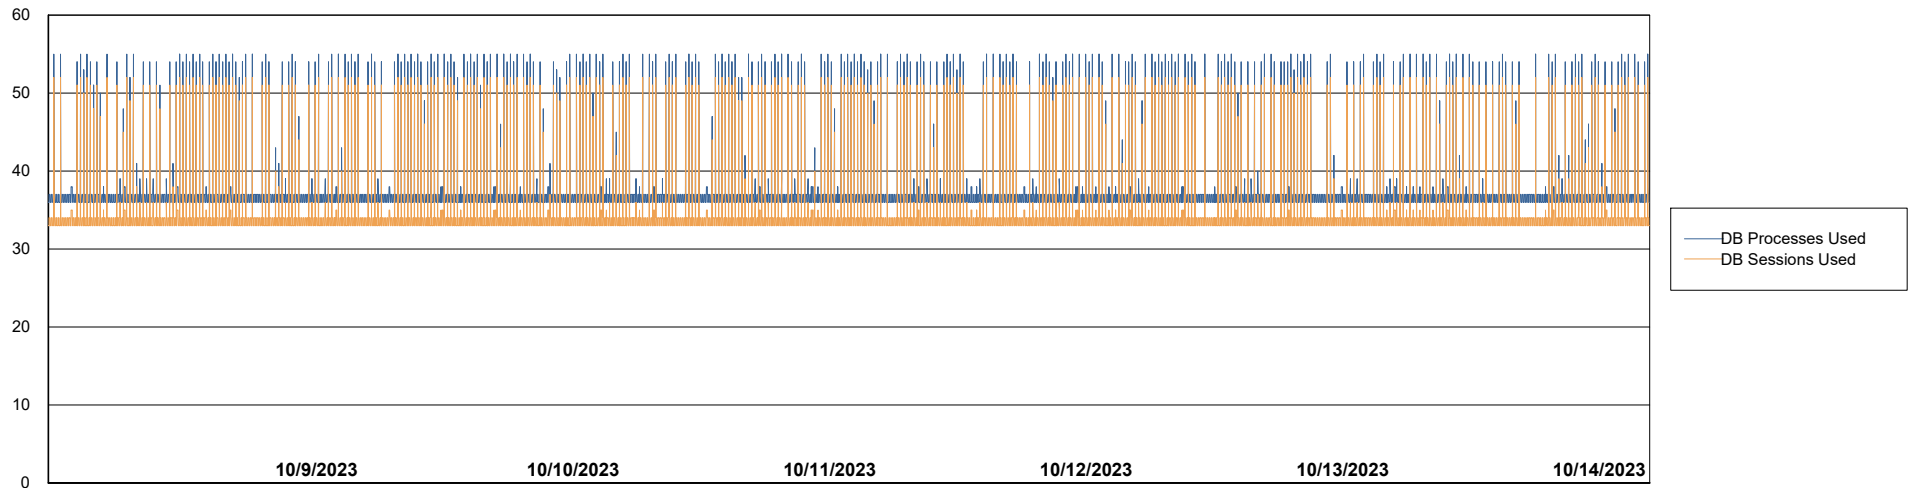

Database Performance HUE_PRD_S-ORATEST2_HSBABS1

DB Processes Max 1,000