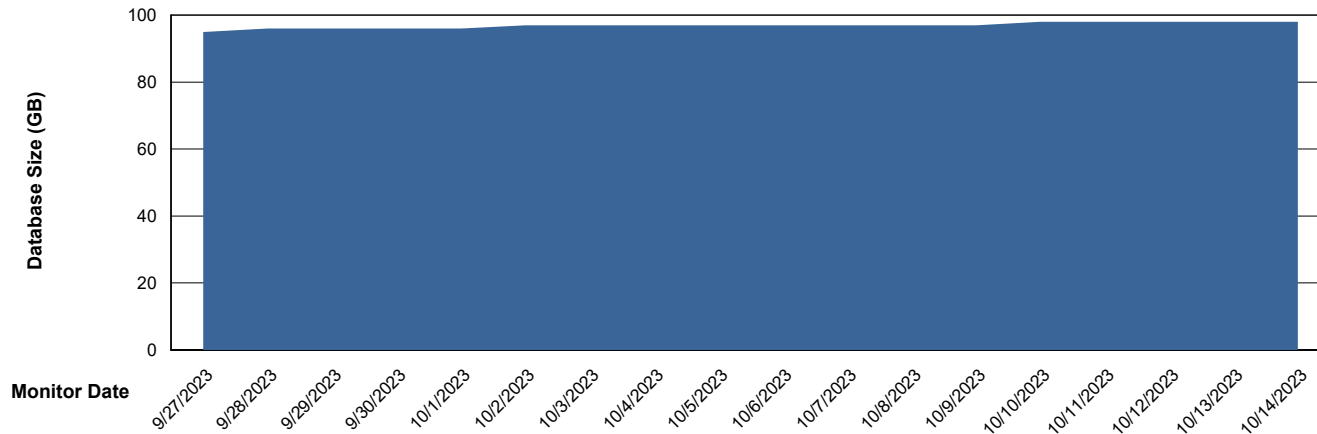

DATABASE SIZE HUE_PRD_S-ORAPROD2_ABS1

Database growth over last month