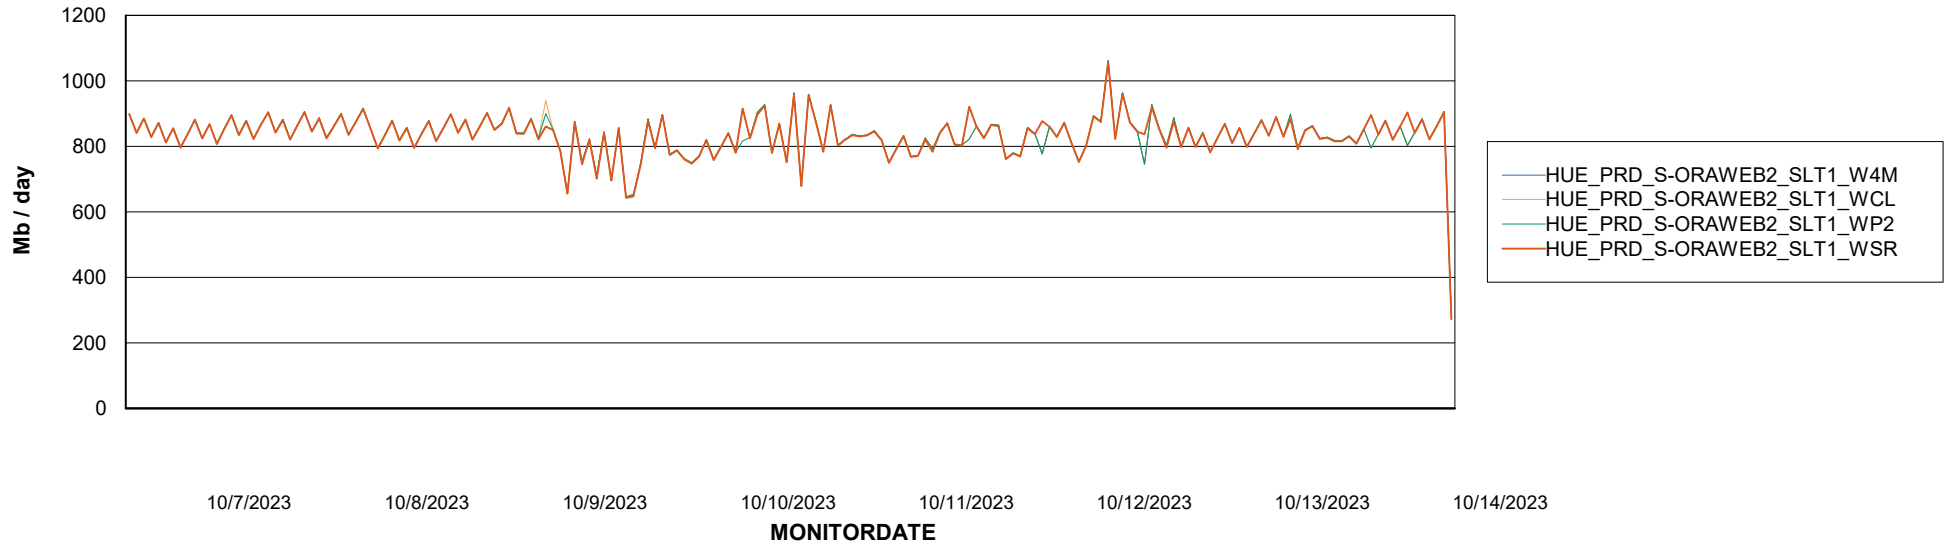

ABSSolute Application ReportServer Services

Avg memory used per ReportServer Service

Weekly SLA Customer Report

Customer HUE_Production
Database ID 154

ABSolute Web Component Services

Avg memory used per ABS Web component