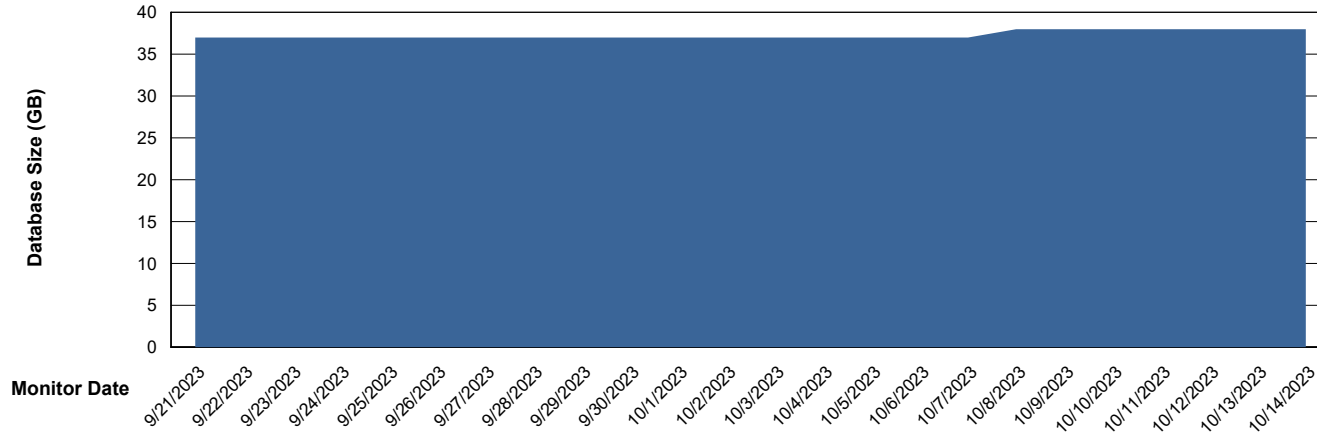

DATABASE SIZE HUE_PRD_S-ORABI2_ABS1

Database growth over last month