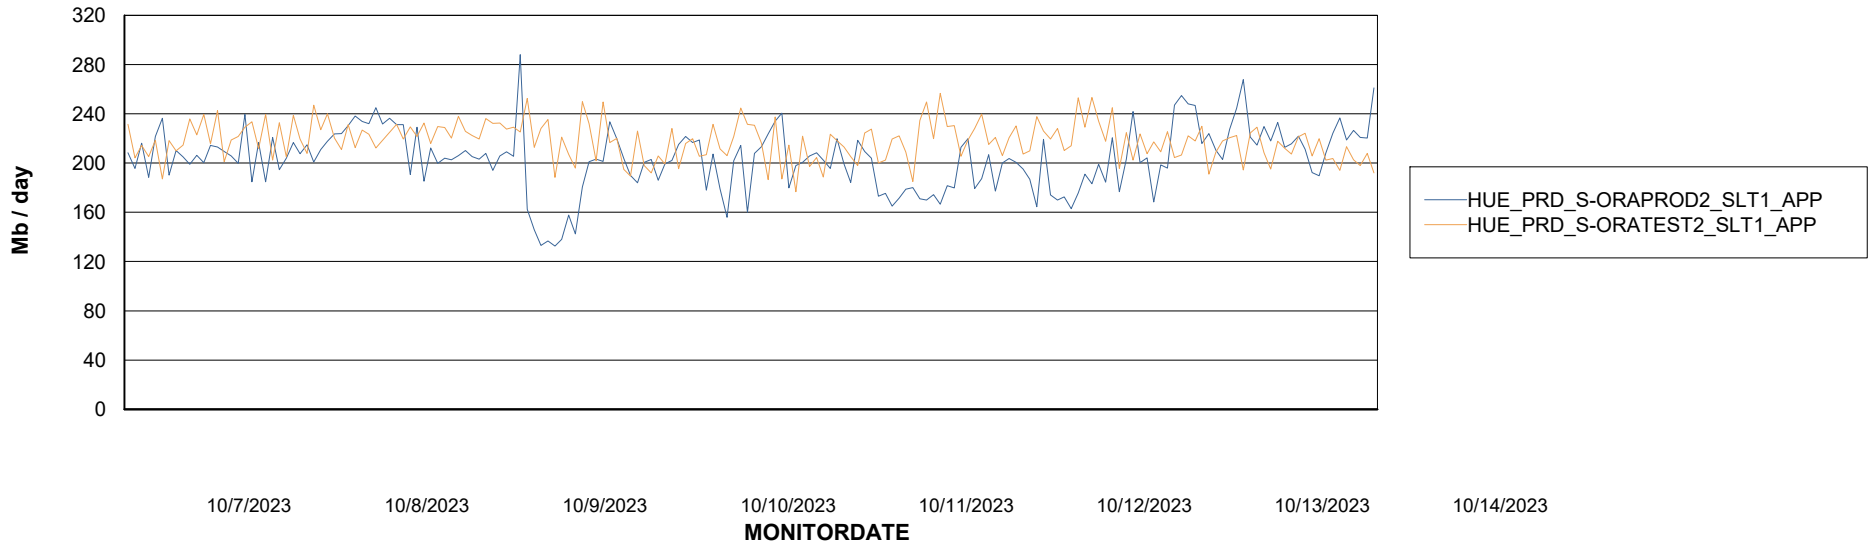

ABSSolute Application Server Services

Avg memory used per ABS Server Service