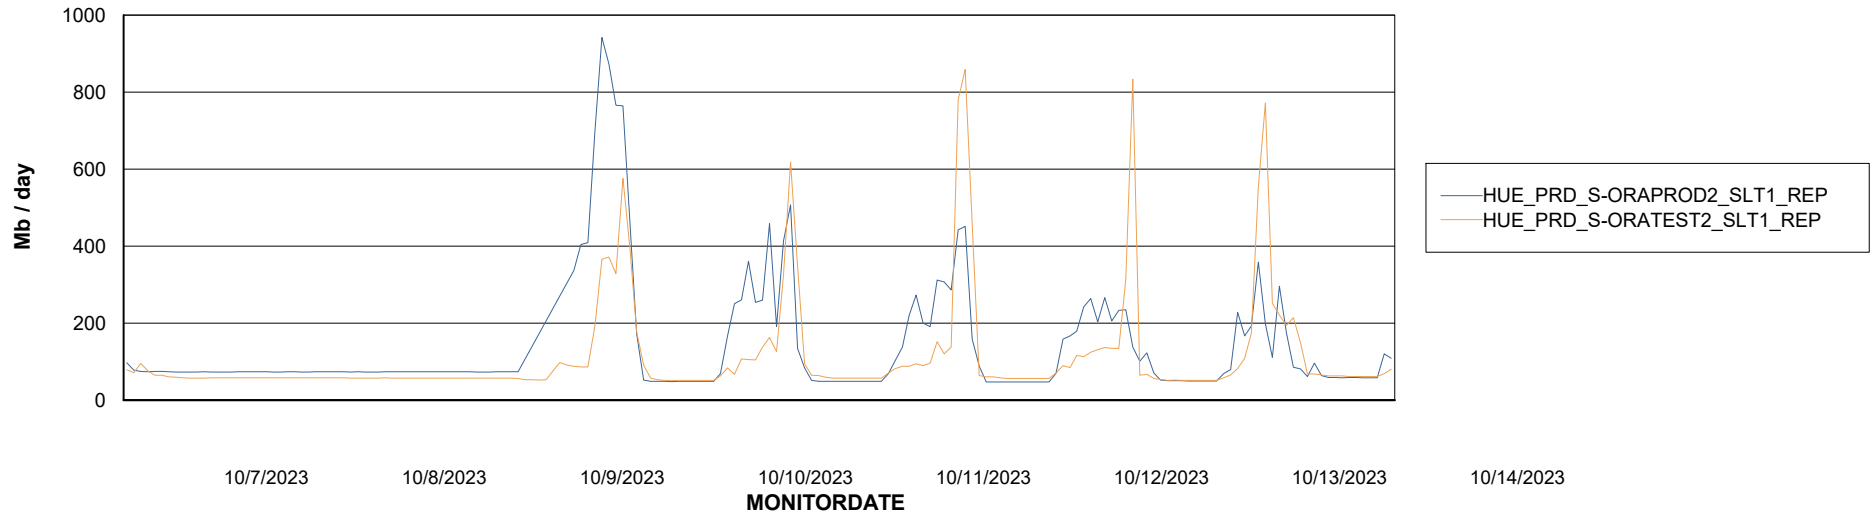

ABSSolute Application ReportServer Services

Avg memory used per ReportServer Service