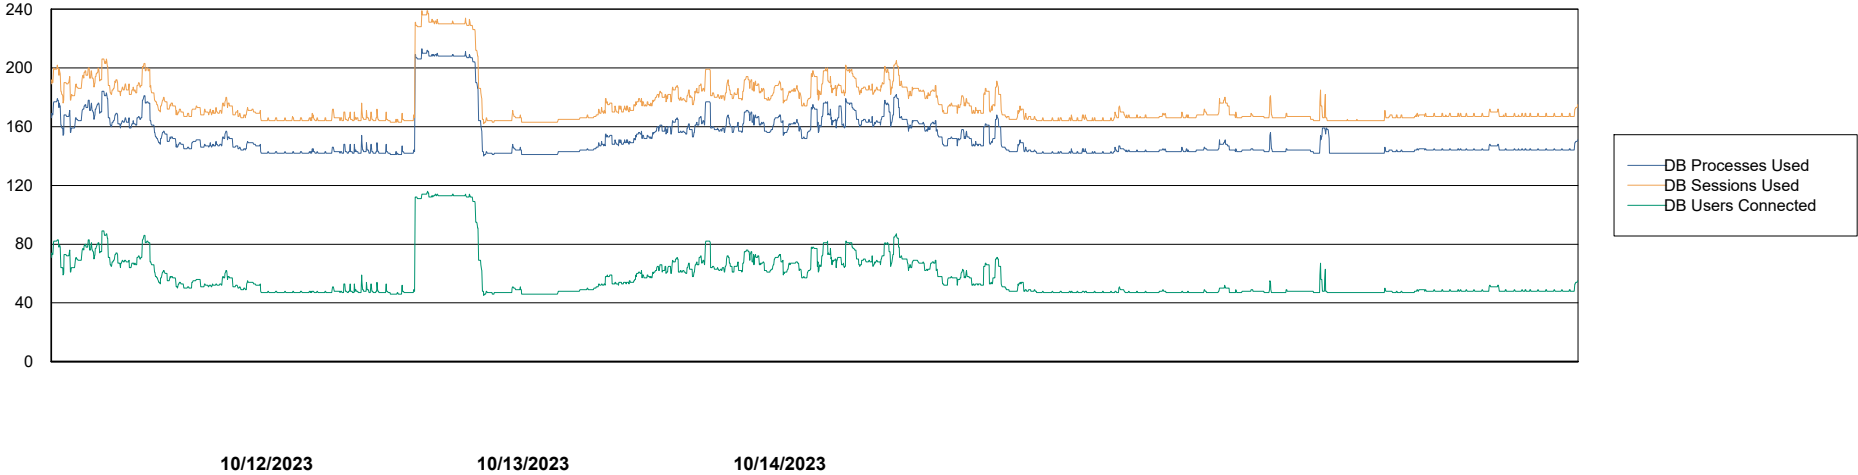

Database Performance ELJ_PRD_FRASEQXPRDDB01_ABS1