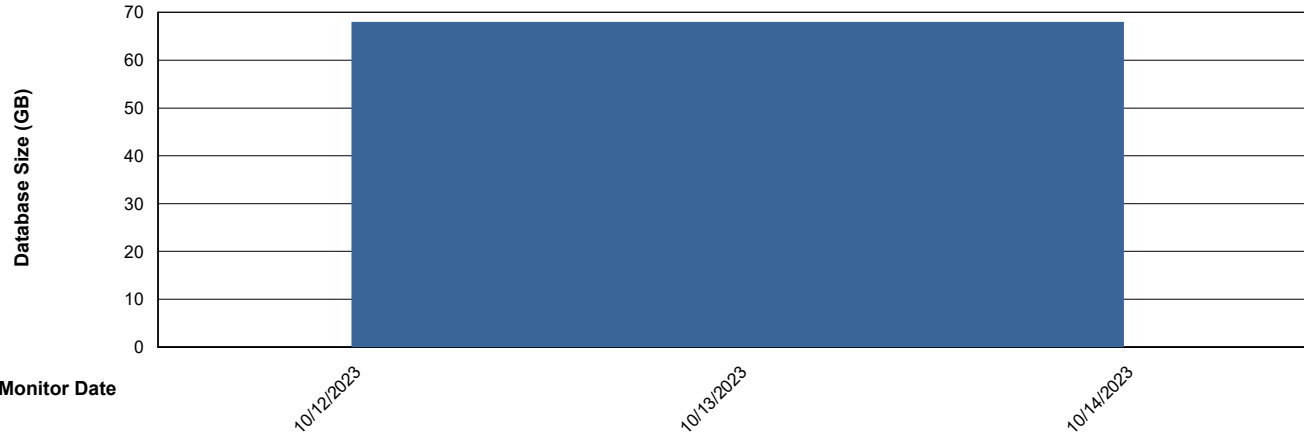

DB Processes Max 0
DB Processes Max 1,000

Weekly SLA Customer Report

Customer ELJ Production
Database ID 72

Database Performance ELJ_PRD_FRASEQXPRDDB03_ABS1

Weekly SLA Customer Report

Customer ELJ Production
Database ID 72

DATABASE SIZE ELJ_PRD_FRASEQXPRDDB01_ABS1

Database growth over last month

DATABASE SIZE ELJ_PRD_FRASEQXPRDDB03_ABS1

Database growth over last month

Weekly SLA Customer Report

Customer ELJ Production
 Database ID 72