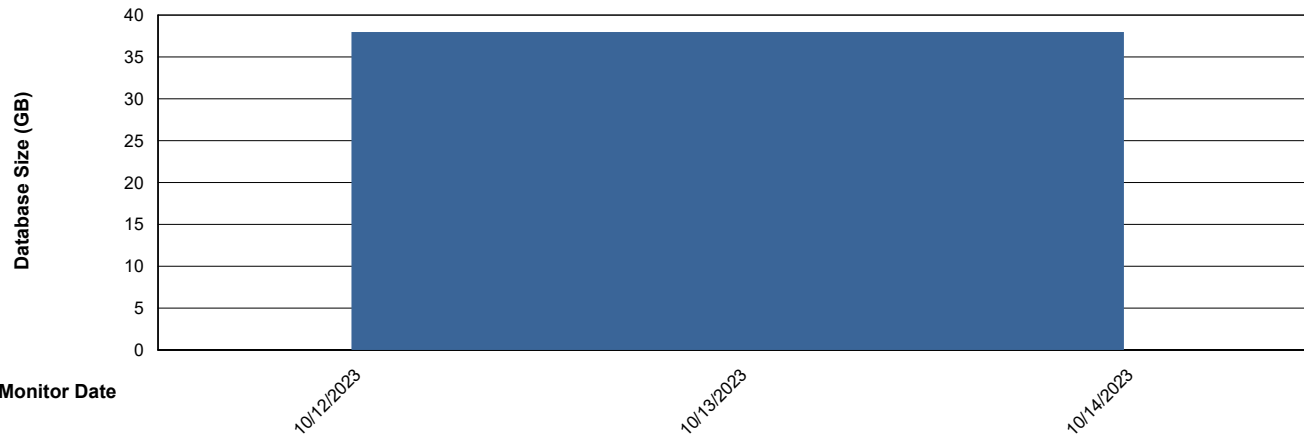

DB Processes Max 0
DB Processes Max 1,000

Weekly SLA Customer Report

Customer ELJ Production
Database ID 72

Database Performance ELJ_PRD_FRASEQXPRDDB03_ABS1

Weekly SLA Customer Report

Customer ELJ Production
Database ID 72

DATABASE SIZE ELJ_PRD_FRASEQXPRDDB01_ABS1

Database growth over last month

DATABASE SIZE ELJ_PRD_FRASEQXPRDDB03_ABS1

Database growth over last month

Weekly SLA Customer Report

Customer ELJ Production
 Database ID 72