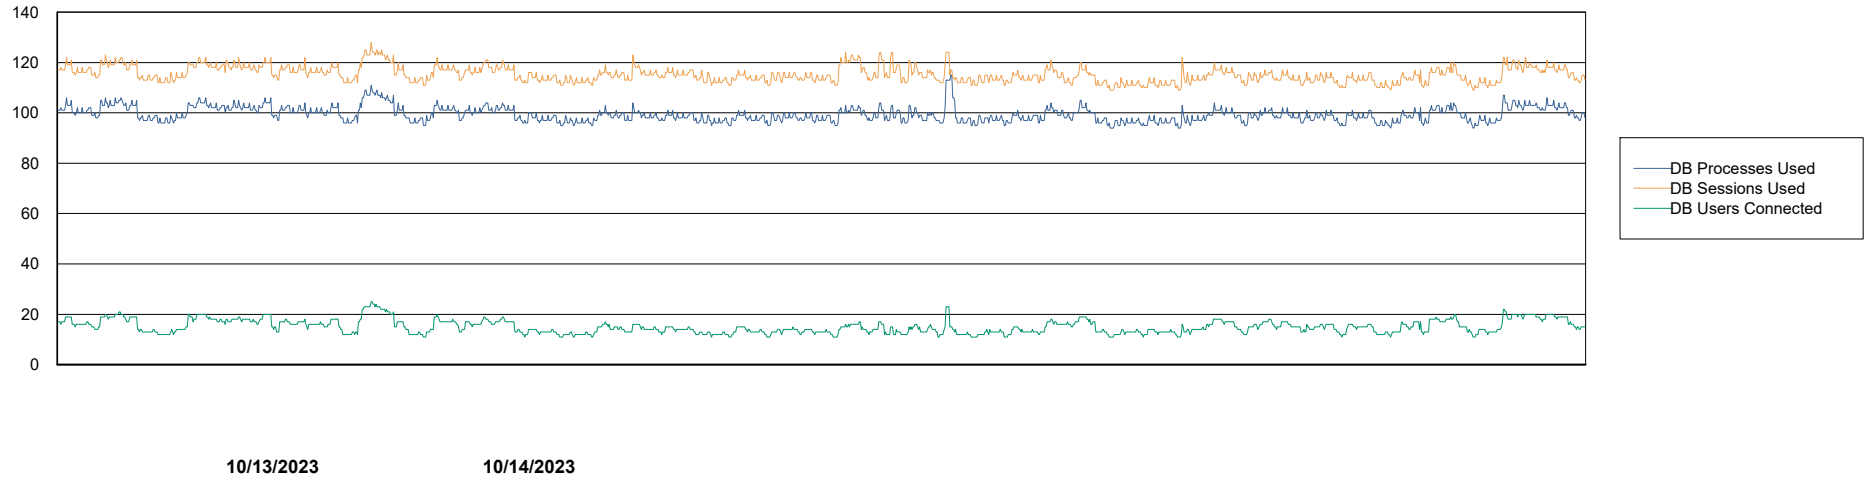

Database Performance ELI_PRD_BI_ABS1