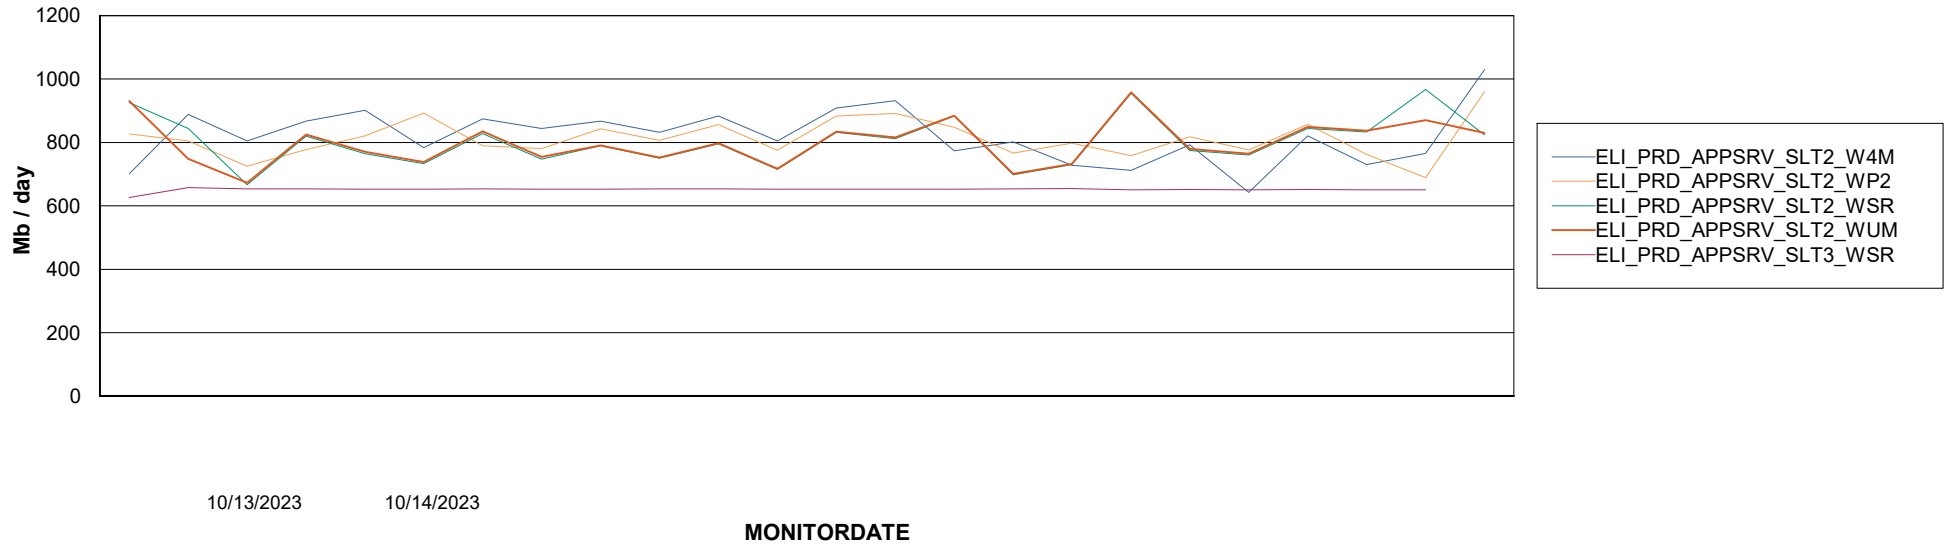

ABSSolute Application Server Services

Avg memory used per ABS Web component