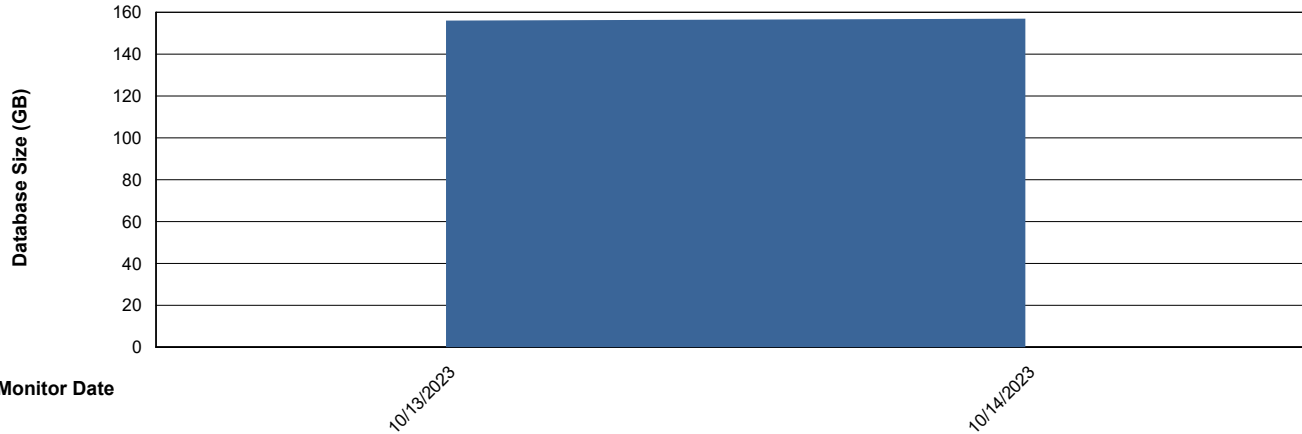

DATABASE SIZE ELI_PRD_BI_ABS1

Database growth over last month

DATABASE SIZE ELI_PRD_Primary_ABS1

Database growth over last month

Weekly SLA Customer Report

Customer ELI_Production
Database ID 62

Database Tablespace ELI_PRD_BI_ABS1