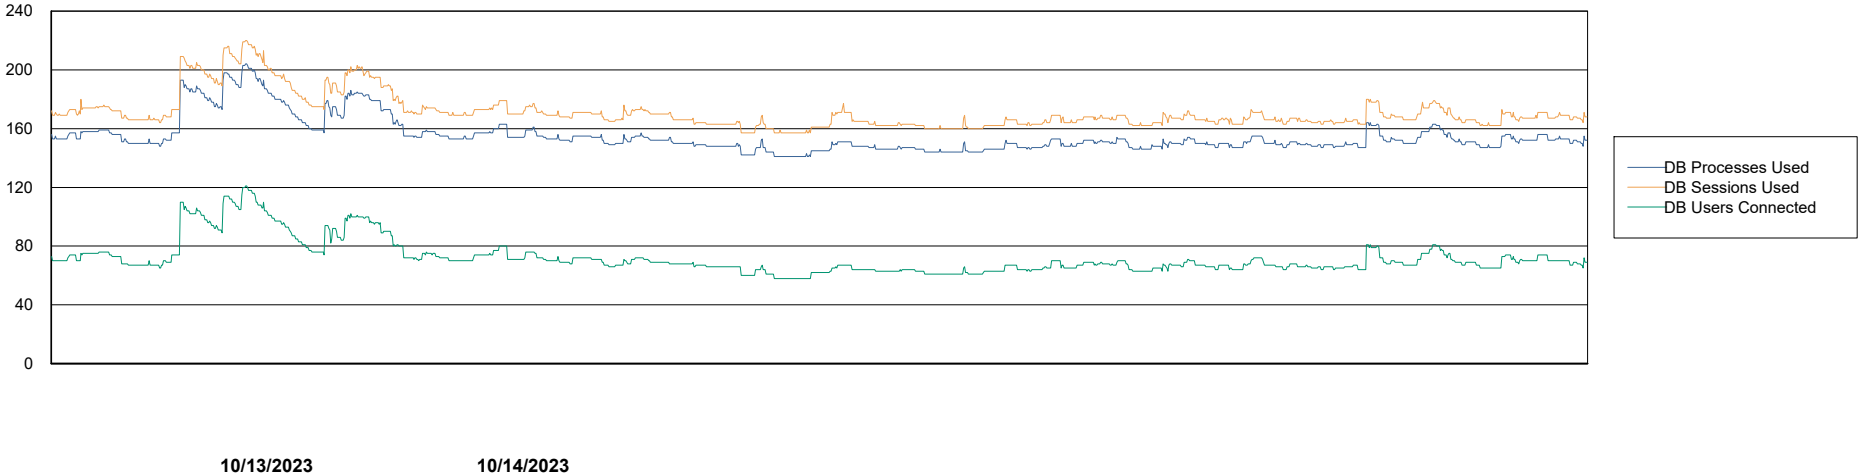

Weekly SLA Customer Report

Customer ELI_Production
Database ID 62

Database Performance ELI_PRD_BI_ABS1

Weekly SLA Customer Report

Customer ELI_Production
Database ID 62

Database Performance ELI_PRD_Primary_ABS1