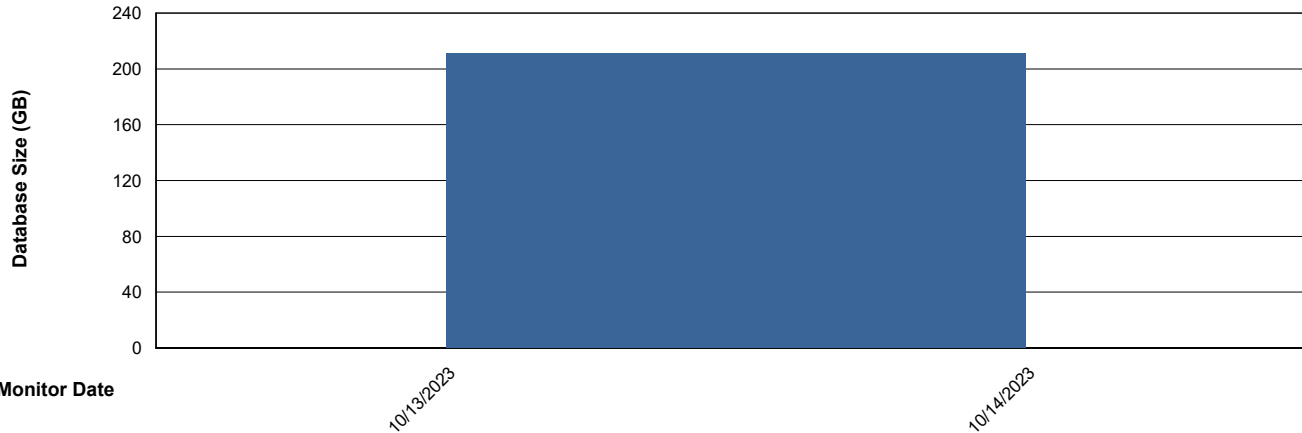

DATABASE SIZE ELI_PRD_BI_ABS1

Database growth over last month

DATABASE SIZE ELI_PRD_Primary_ABS1

Database growth over last month

Weekly SLA Customer Report

Customer ELI_Production
Database ID 62

Database Tablespace ELI_PRD_BI_ABS1