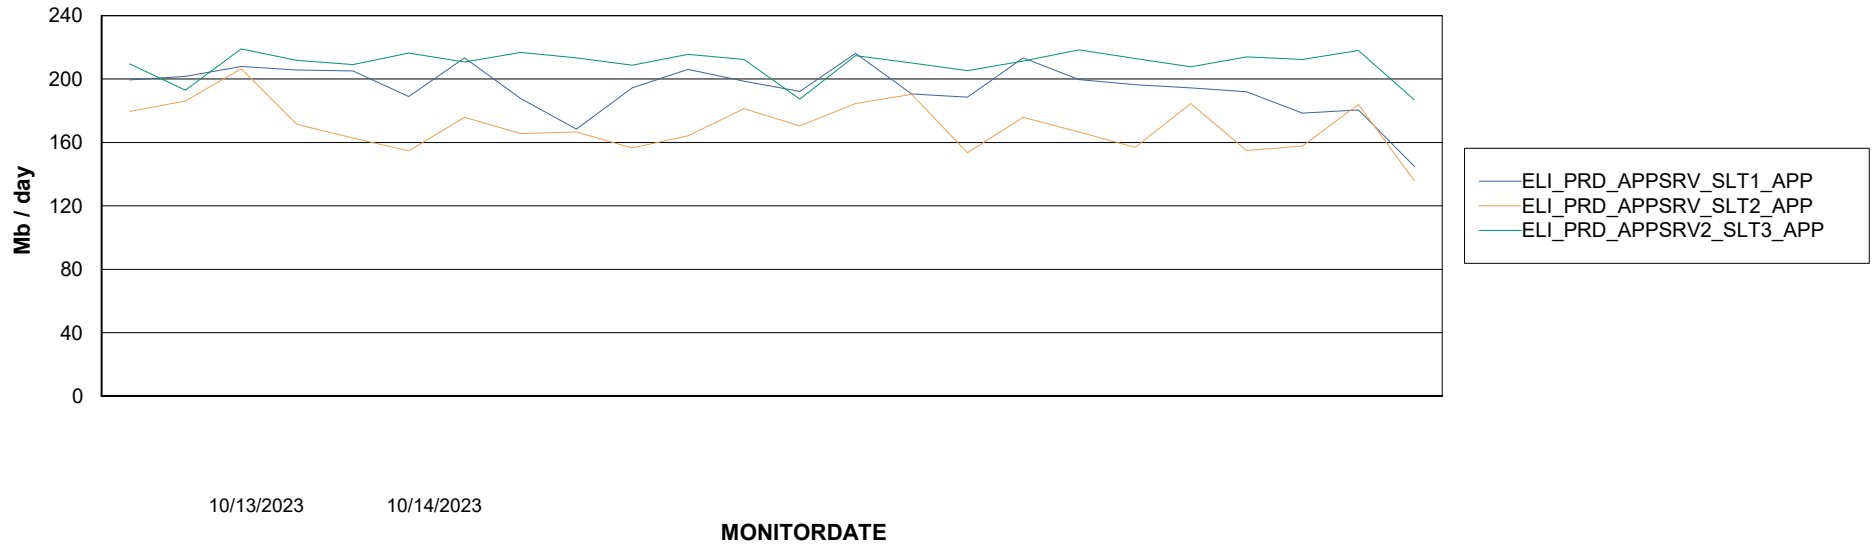

ABSSolute Application Server Services

Avg memory used per ABS Server Service