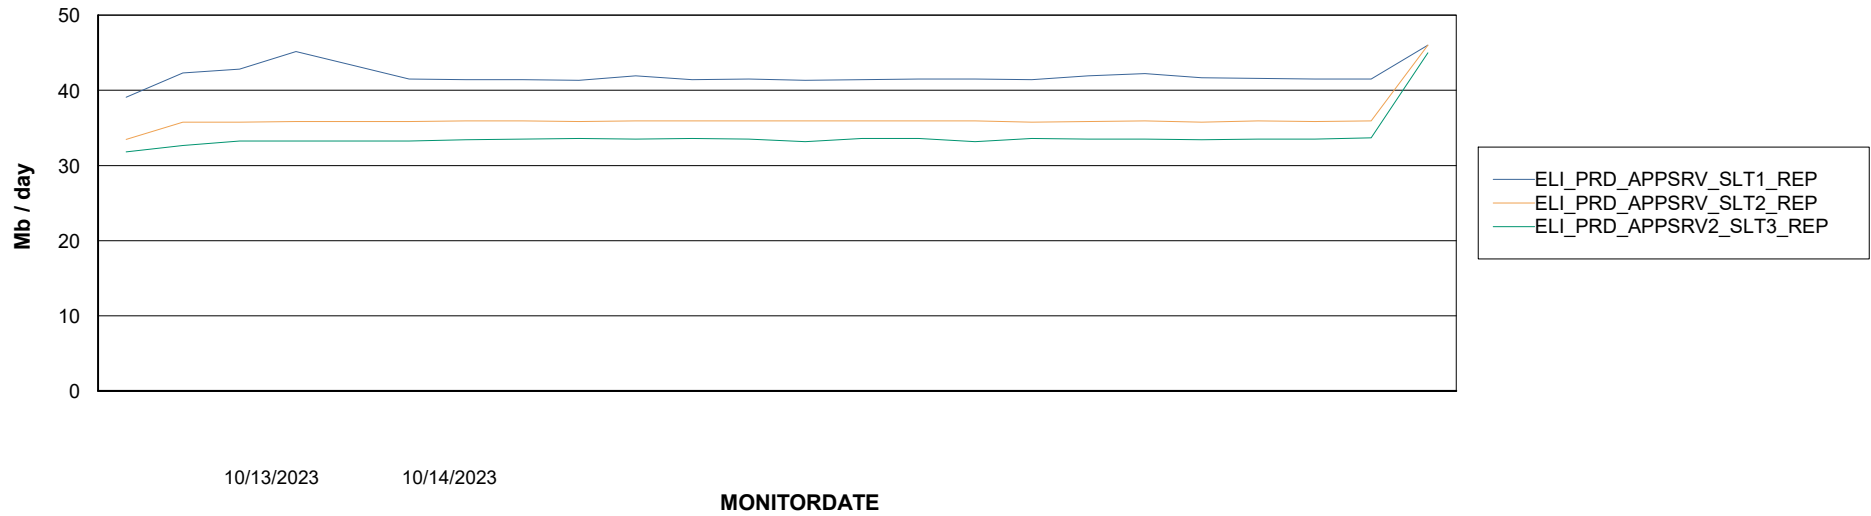

ABSSolute Application Server Services

Avg memory used per ReportServer Service