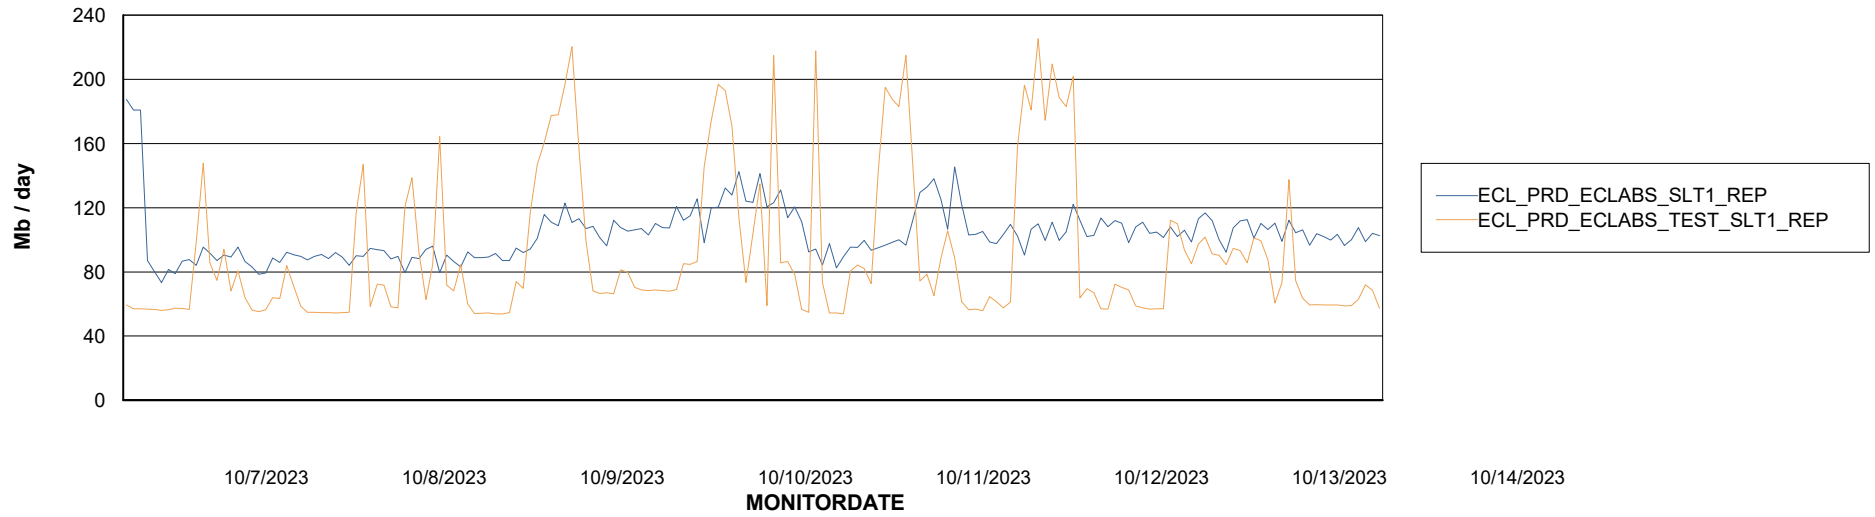

Avg memory used per ABS Server Service

Avg users per day per ABS server

Weekly SLA Customer Report

Customer ECL_Production
Database ID 156

ABSSolute Application ReportServer Services

Avg memory used per ReportServer Service

Weekly SLA Customer Report

Customer ECL_Production
Database ID 156

ABSSolute Web Component Services

Avg memory used per ABS Web component

Weekly SLA Customer Report

Customer ECL_Production
Database ID 156

Disaster per ABS component