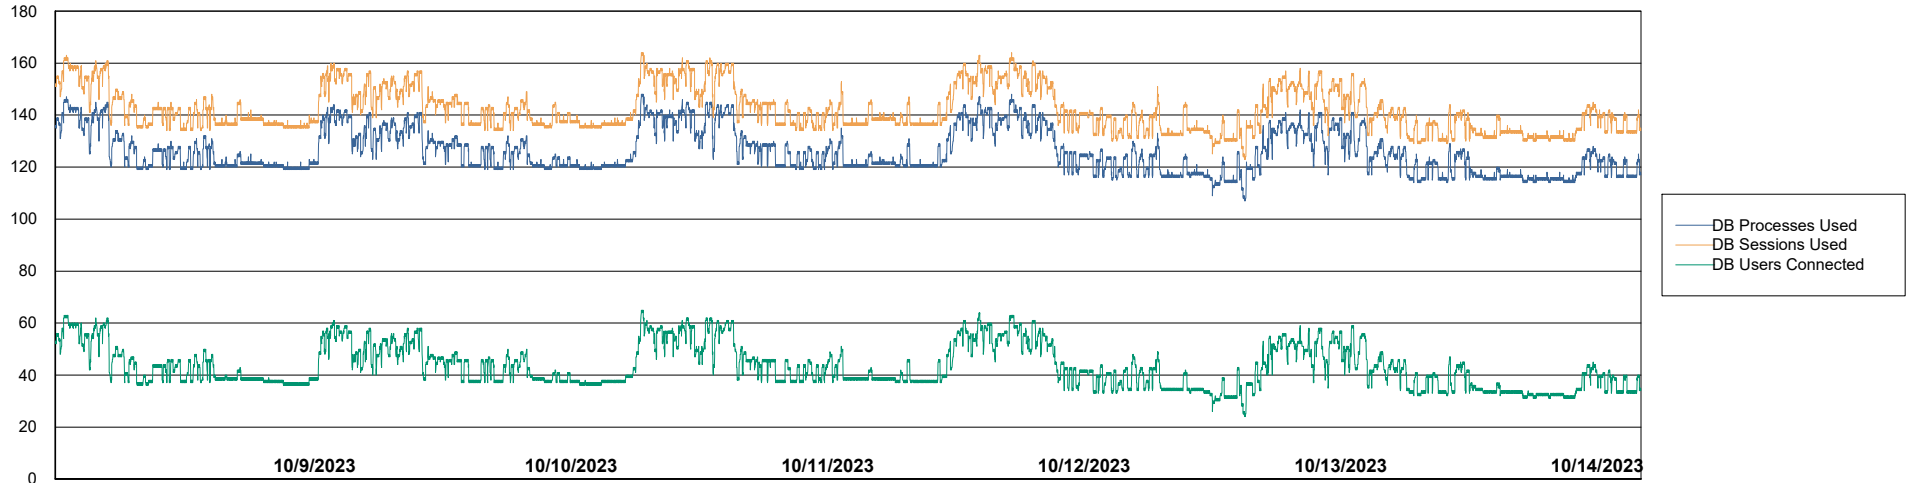

Weekly SLA Customer Report

Customer ECL_Production
Database ID 156

Harddisk Usage ECL_PRD_ECLABS-WEB

	Free disk space on C: (%)	Total disk space on C: (Gb)	Used disk space on C: (Gb)
10/14/2023	56	99	43
10/13/2023	56	99	43
10/12/2023	57	99	43
10/11/2023	57	99	43
10/10/2023	57	99	43
10/9/2023	58	99	42
10/8/2023	58	99	42

Weekly SLA Customer Report

Customer ECL_Production
Database ID 156

Database Performance ECL_PRD_ECLABS_ABS1

Weekly SLA Customer Report

Customer ECL_Production
Database ID 156

Database Performance ECL_PRD_ECLABS-TEST_HSBABS1