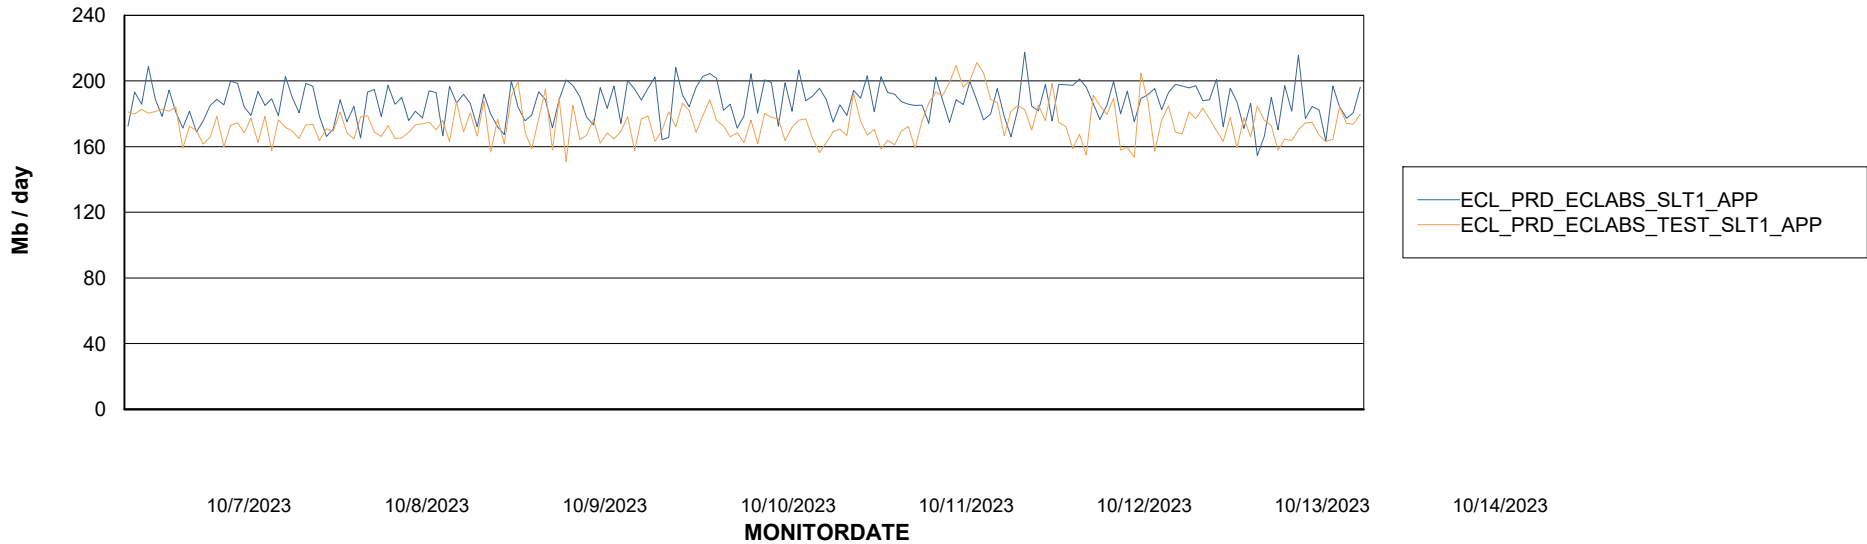

ABSSolute Application Server Services

Avg memory used per ABS Server Service