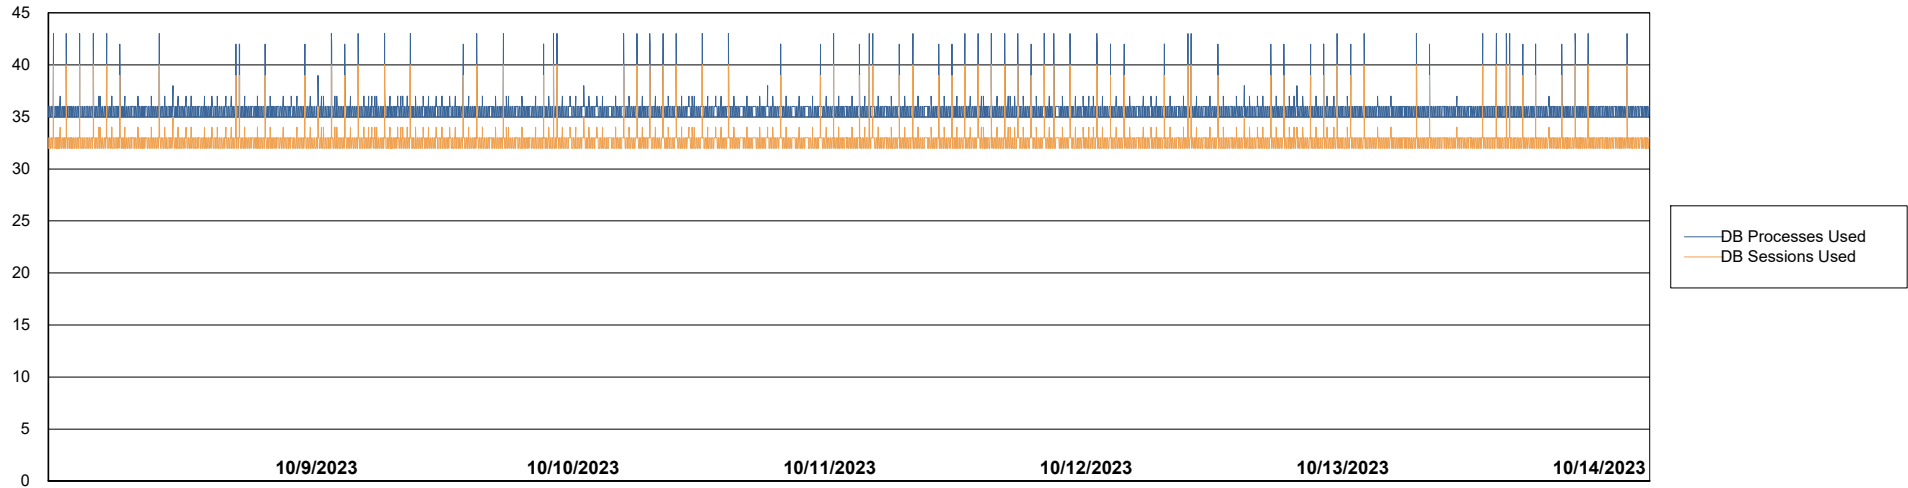

Weekly SLA Customer Report

Customer ECL_Production
Database ID 156

Database Performance ECL_PRD_ECLABS_ABS1

Weekly SLA Customer Report

Customer ECL_Production
Database ID 156

Database Performance ECL_PRD_ECLABS-TEST_HSBABS1

DB Processes Max 1,000

Weekly SLA Customer Report

Customer ECL_Production
 Database ID 156

DATABASE SIZE ECL_PRD_ECLABS_ABS1

Database growth over last month

Database Tablespace ECL_PRD_ECLABS_ABS1

Date	Tablespace Name	Filesize (Gb)	Usedsize (Gb)	Percentage free
10/14/2023	ABSDATA	81	52	36
	INDX	10	6	41
10/13/2023	ABSDATA	81	52	36
	INDX	10	6	41
10/12/2023	ABSDATA	81	52	36
	INDX	10	6	41
10/11/2023	ABSDATA	81	52	36
	INDX	10	6	41
10/10/2023	ABSDATA	81	52	36
	INDX	10	6	41
10/9/2023	ABSDATA	81	52	36
	INDX	10	6	41
10/8/2023	ABSDATA	81	52	36
	INDX	10	6	41