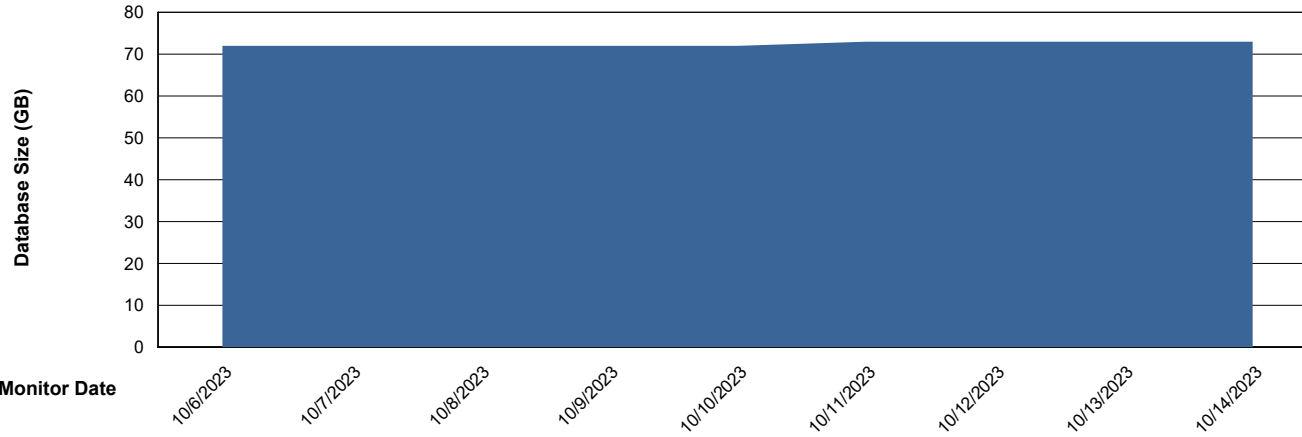

DB Processes Max 1,000

Weekly SLA Customer Report

Customer ECL_Production
 Database ID 156

DATABASE SIZE ECL_PRD_ECLABS_ABS1

Database growth over last month

Database Tablespace ECL_PRD_ECLABS_ABS1

Date	Tablespace Name	Filesize (Gb)	Usedsize (Gb)	Percentage free
10/14/2023	ABSDATA	81	52	36
	INDX	10	6	41
10/13/2023	ABSDATA	81	52	36
	INDX	10	6	41
10/12/2023	ABSDATA	81	52	36
	INDX	10	6	41
10/11/2023	ABSDATA	81	52	36
	INDX	10	6	41
10/10/2023	ABSDATA	81	52	36
	INDX	10	6	41
10/9/2023	ABSDATA	81	52	36
	INDX	10	6	41
10/8/2023	ABSDATA	81	52	36
	INDX	10	6	41

Weekly SLA Customer Report

Customer ECL_Production
Database ID 156

Standby Database Health ECL_Production

Recovery lag for last 7 days

Weekly SLA Customer Report

Customer ECL_Production
Database ID 156

ABSSolute Application Server Services