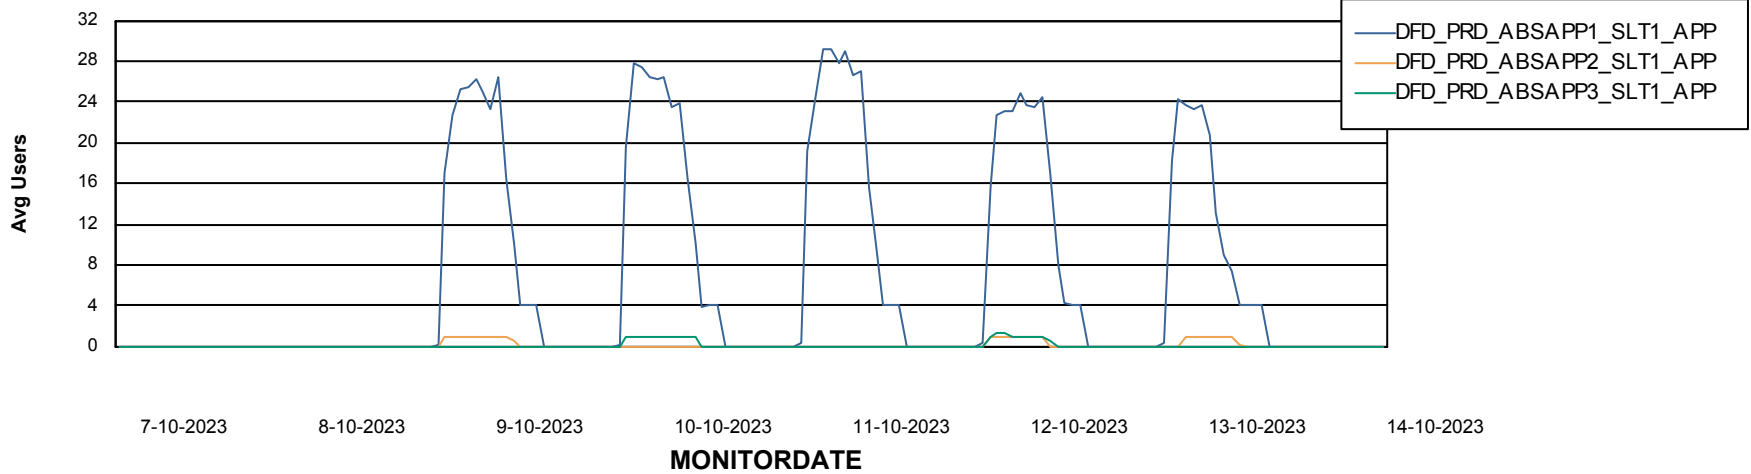

Weekly SLA Customer Report

Customer DFD_Production
Database ID 39

ABSSolute Application Server Services

Avg memory used per ABS Server Service

Avg users per day per ABS server

Weekly SLA Customer Report

Customer DFD_Production
Database ID 39