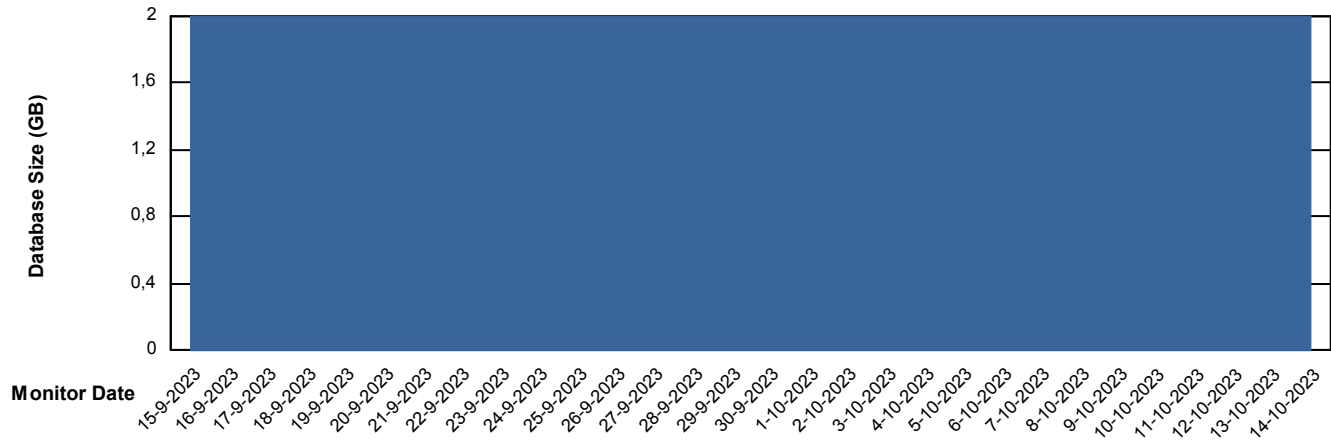

Weekly SLA Customer Report

Customer DFD_Production
Database ID 39

DATABASE SIZE DFDDDB_Production

Database growth over last month

DATABASE SIZE DFDDDBI_Production

Database growth over last month

Weekly SLA Customer Report

Customer DFD_Production
Database ID 39

Database Tablespace DFDDDB_Production

| Date | Tablespace Name | Filesize (Gb) | Usedsize (Gb) | Percentage free |
|------------|-----------------|---------------|---------------|-----------------|
| 14-10-2023 | ABSDATA | 100 | 0 | 100 |
| | INDX | 199 | 0 | 100 |
| 13-10-2023 | ABSDATA | 100 | 0 | 100 |
| | INDX | 199 | 0 | 100 |
| 12-10-2023 | ABSDATA | 100 | 0 | 100 |
| | INDX | 199 | 0 | 100 |
| 11-10-2023 | ABSDATA | 100 | 0 | 100 |
| | INDX | 199 | 0 | 100 |
| 10-10-2023 | ABSDATA | 100 | 0 | 100 |
| | INDX | 199 | 0 | 100 |
| 9-10-2023 | ABSDATA | 100 | 0 | 100 |
| | INDX | 199 | 0 | 100 |
| 8-10-2023 | ABSDATA | 100 | 0 | 100 |
| | INDX | 199 | 0 | 100 |