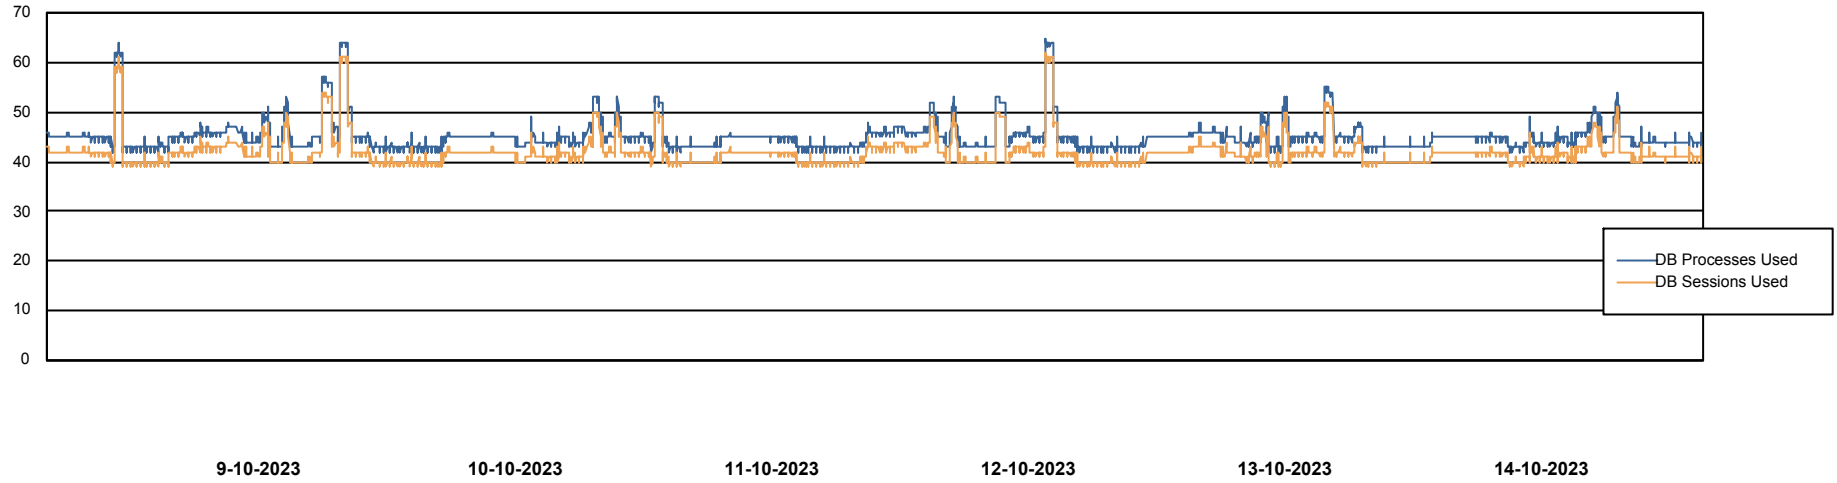

Weekly SLA Customer Report

Customer DFD_Production
Database ID 39

Database Performance DFDDDB_Production

Weekly SLA Customer Report

Customer DFD_Production
Database ID 39

Database Performance DFDDDBBI_Production