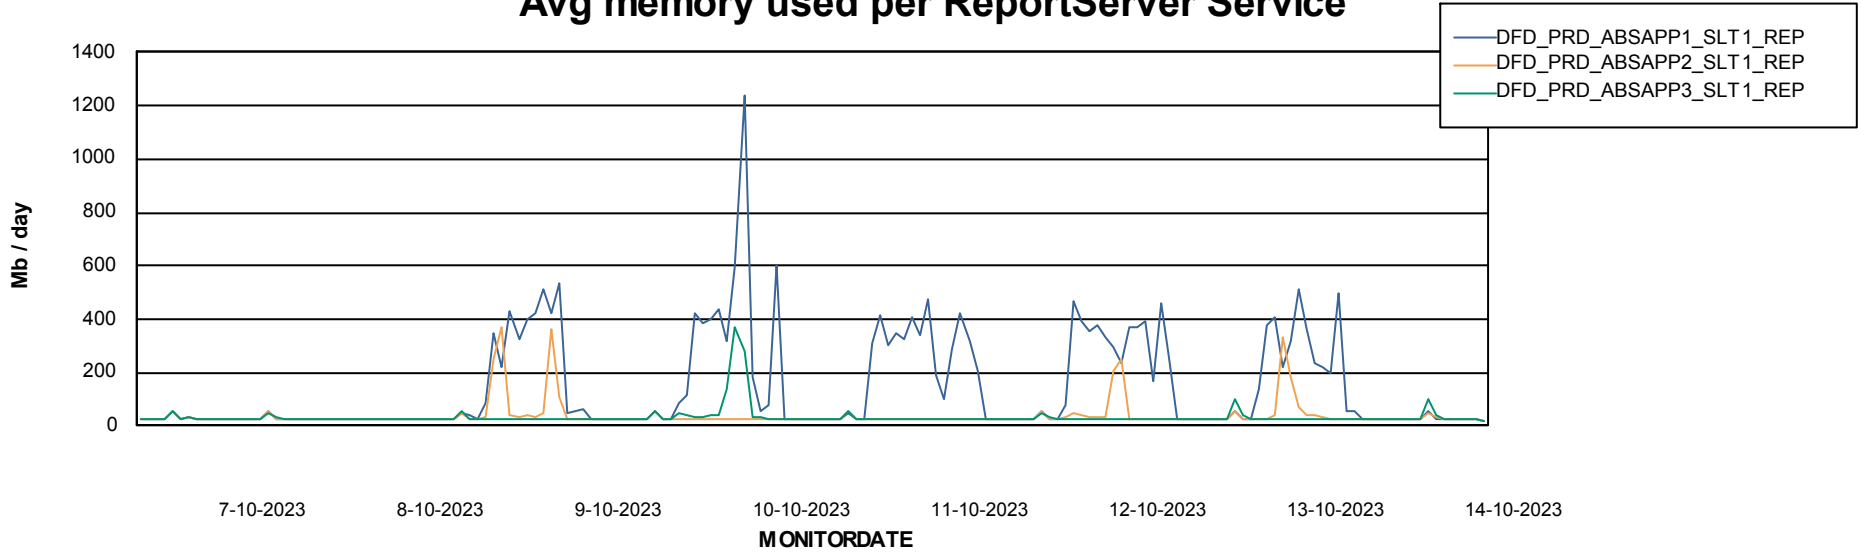

ABSSolute Application ReportServer Services

Avg memory used per ReportServer Service