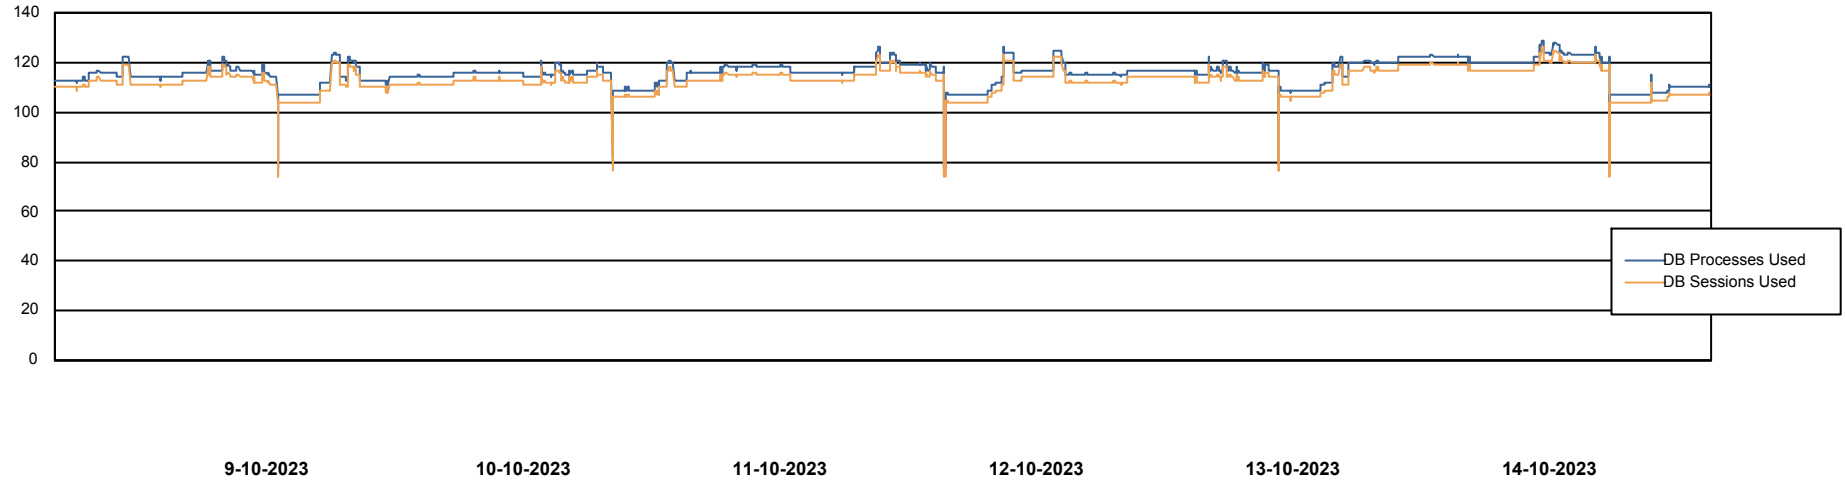

Weekly SLA Customer Report

Customer DFD_Production
Database ID 39

Harddisk Usage DFD_PRD_ORACLE1

| | Free disk space on C: (%) | Total disk space on C: (Gb) | Used disk space on C: (Gb) | Free disk space on D: (%) | Total disk space on D: (Gb) | Used disk space on D: (Gb) | Free disk space on E: (%) | Total disk space on E: (Gb) | Used disk space on E: (Gb) | Free disk space on F: (%) |
|------------|---------------------------|-----------------------------|----------------------------|---------------------------|-----------------------------|----------------------------|---------------------------|-----------------------------|----------------------------|---------------------------|
| 14-10-2023 | 25 | 78 | 59 | 75 | 479 | 121 | 76 | 650 | 159 | 59 |
| 13-10-2023 | 25 | 78 | 59 | 75 | 479 | 121 | 76 | 650 | 154 | 59 |
| 12-10-2023 | 25 | 78 | 59 | 75 | 479 | 121 | 76 | 650 | 154 | 59 |
| 11-10-2023 | 25 | 78 | 59 | 75 | 479 | 121 | 76 | 650 | 155 | 59 |
| 10-10-2023 | 25 | 78 | 59 | 75 | 479 | 121 | 76 | 650 | 154 | 59 |
| 9-10-2023 | 25 | 78 | 59 | 75 | 479 | 121 | 76 | 650 | 154 | 59 |
| 8-10-2023 | 25 | 78 | 59 | 75 | 479 | 121 | 76 | 650 | 155 | 59 |

Weekly SLA Customer Report

Customer DFD_Production
Database ID 39

Database Performance DFDDDB_Production

Weekly SLA Customer Report

Customer DFD_Production
Database ID 39

Database Performance DFDDDBBI_Production