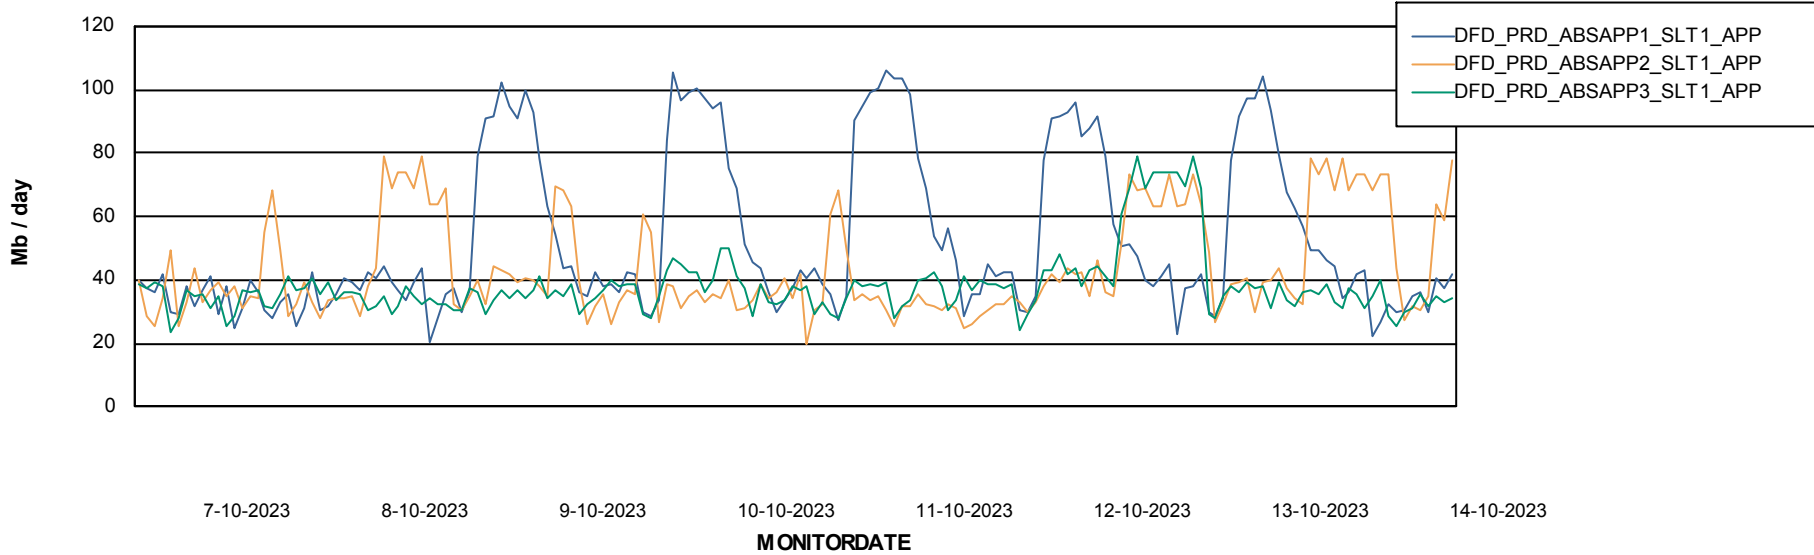

ABSSolute Application Server Services

Avg memory used per ABS Server Service