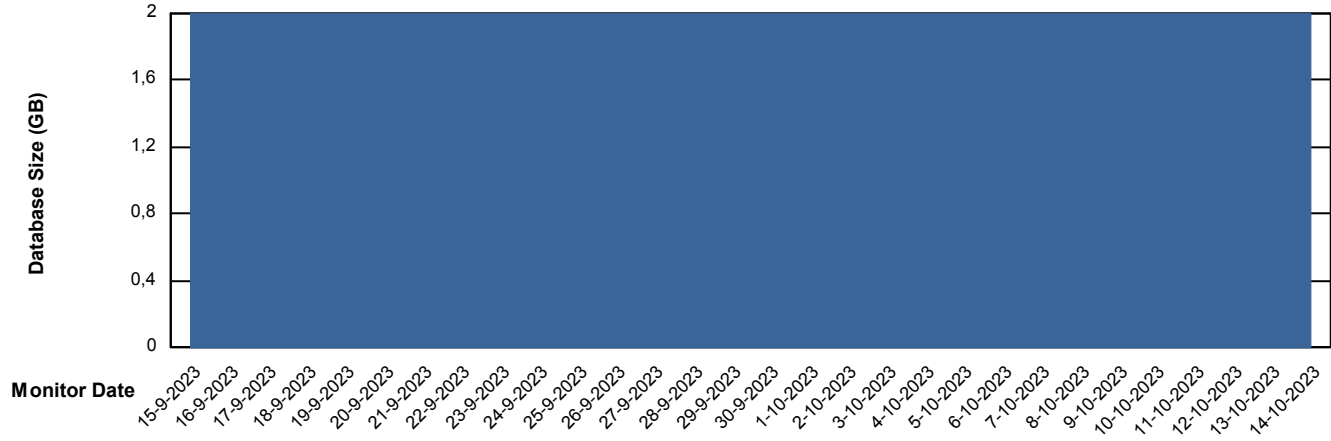

Weekly SLA Customer Report

Customer DFD_Production
Database ID 39

Database Performance DFDDDB_Production

Weekly SLA Customer Report

Customer DFD_Production
Database ID 39

Database Performance DFDDDBBI_Production

Weekly SLA Customer Report

Customer DFD_Production
Database ID 39

DATABASE SIZE DFDDDB_Production

Database growth over last month

DATABASE SIZE DFDDDBI_Production

Database growth over last month

Weekly SLA Customer Report