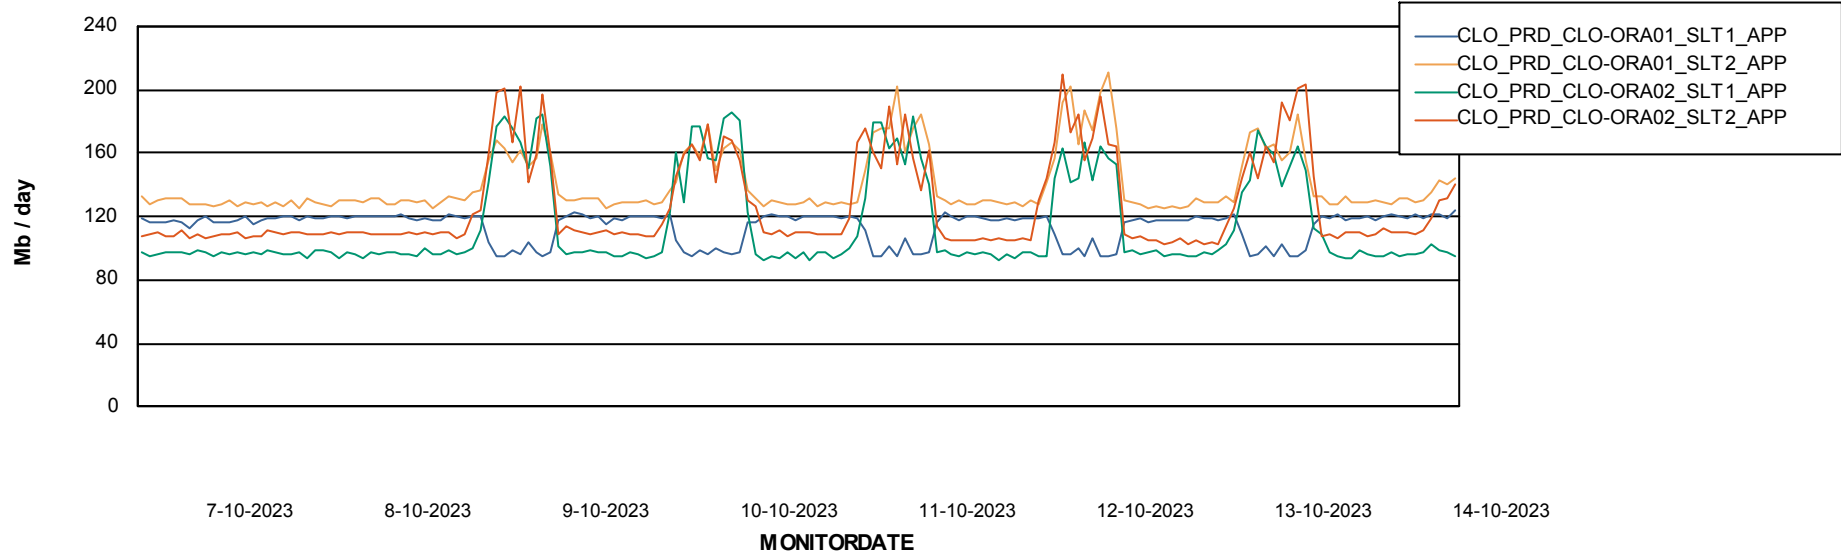

ABSSolute Application Server Services

Avg memory used per ABS Server Service