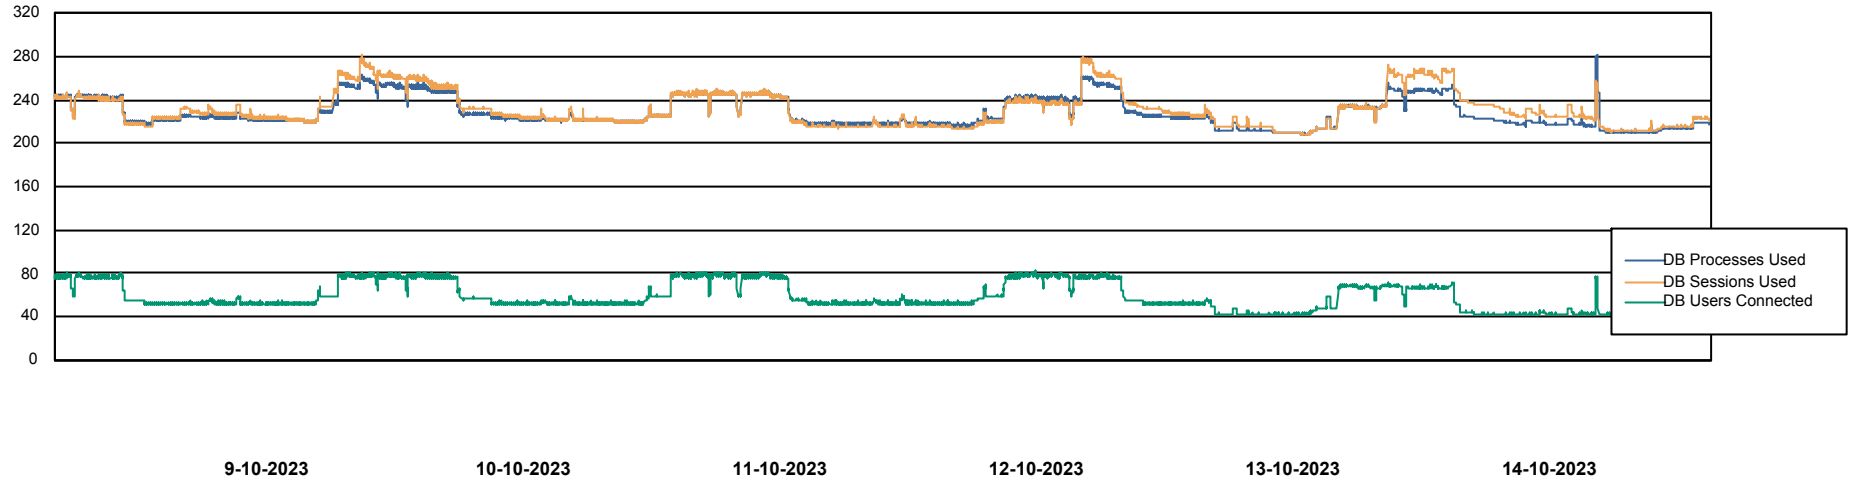

Database Performance CLODB_PRD_CLO-ORA01