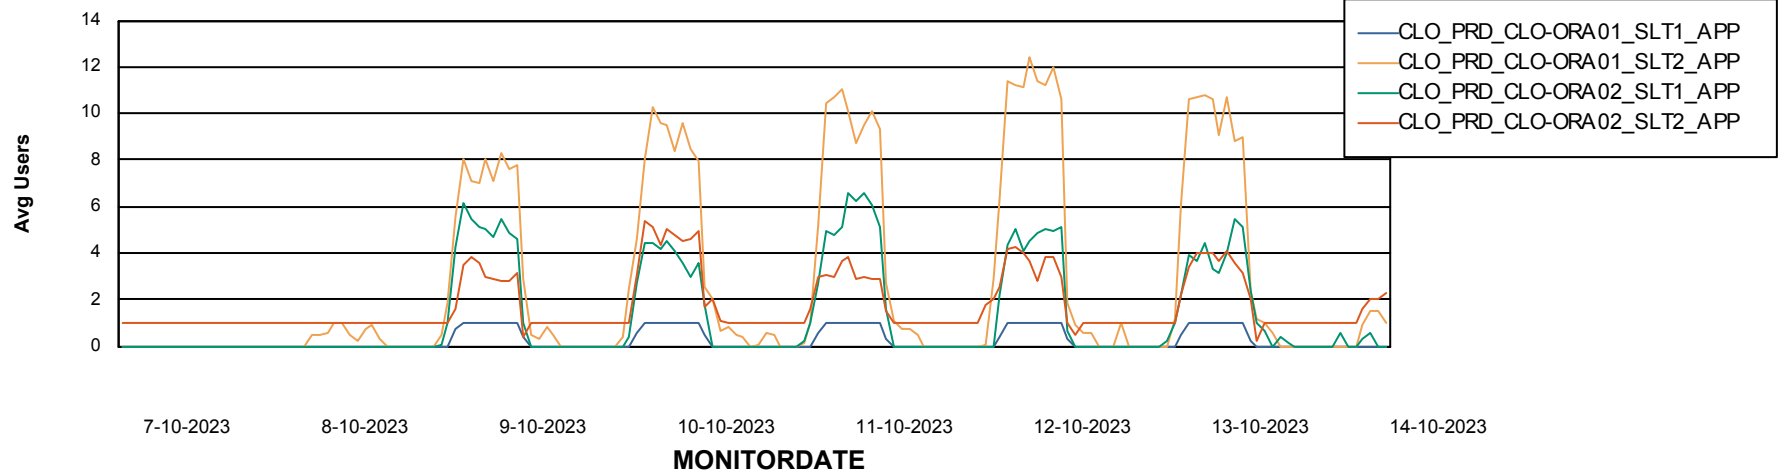

Avg users per day per ABS server