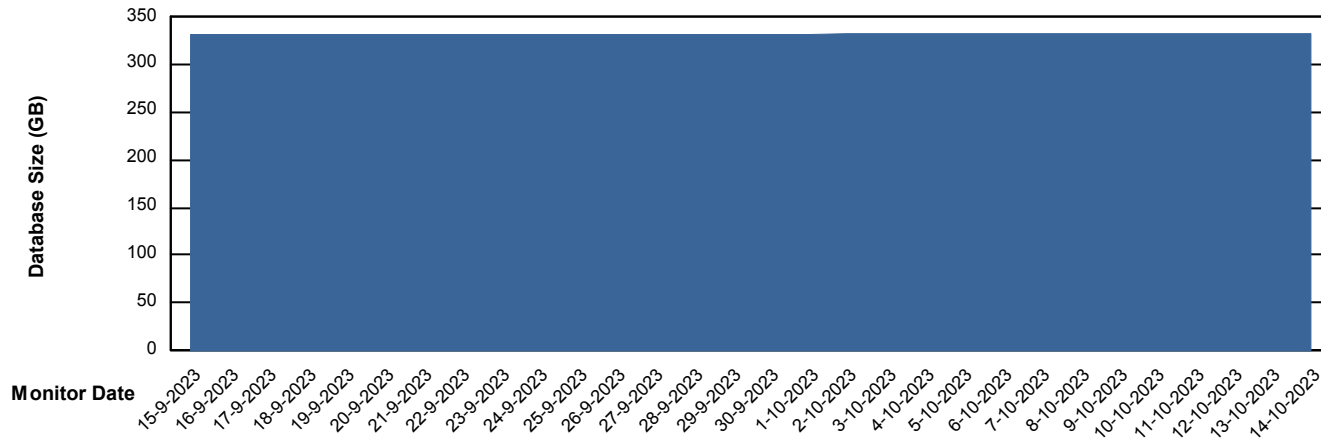

DATABASE SIZE CLODB_PRD_CLO-ORA01

Database growth over last month