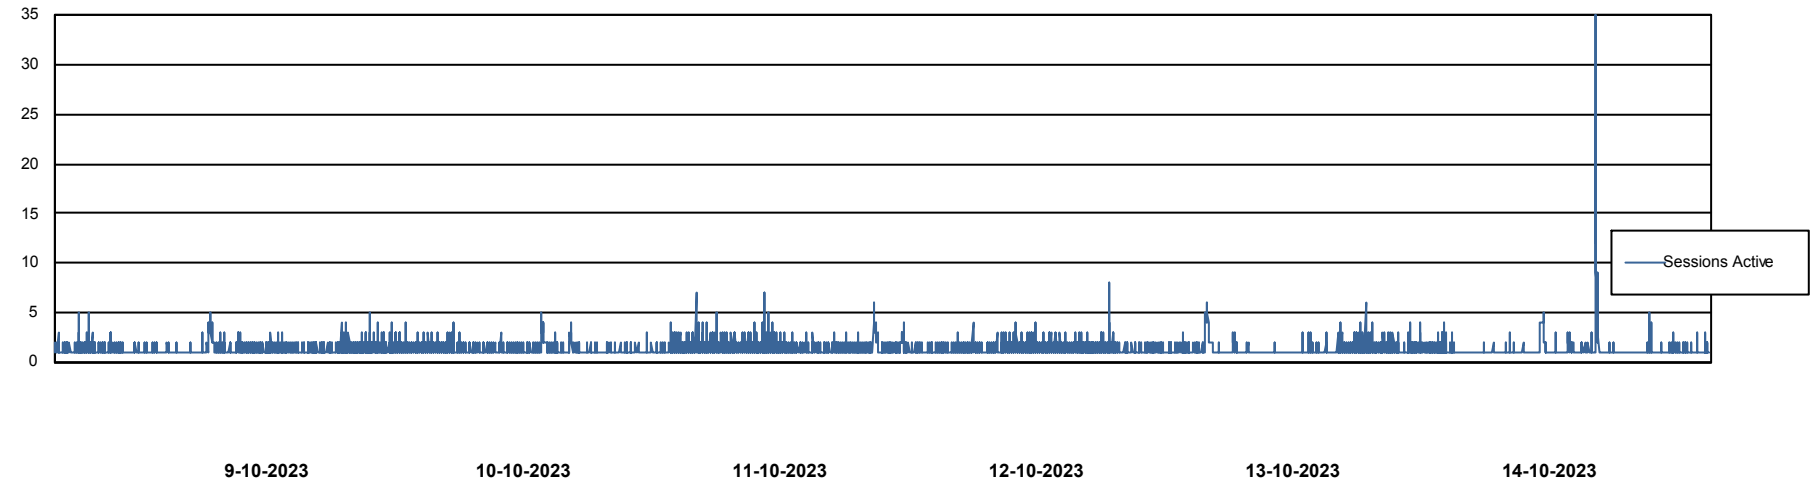

Database Performance CLODB_PRD_CLO-ORA01