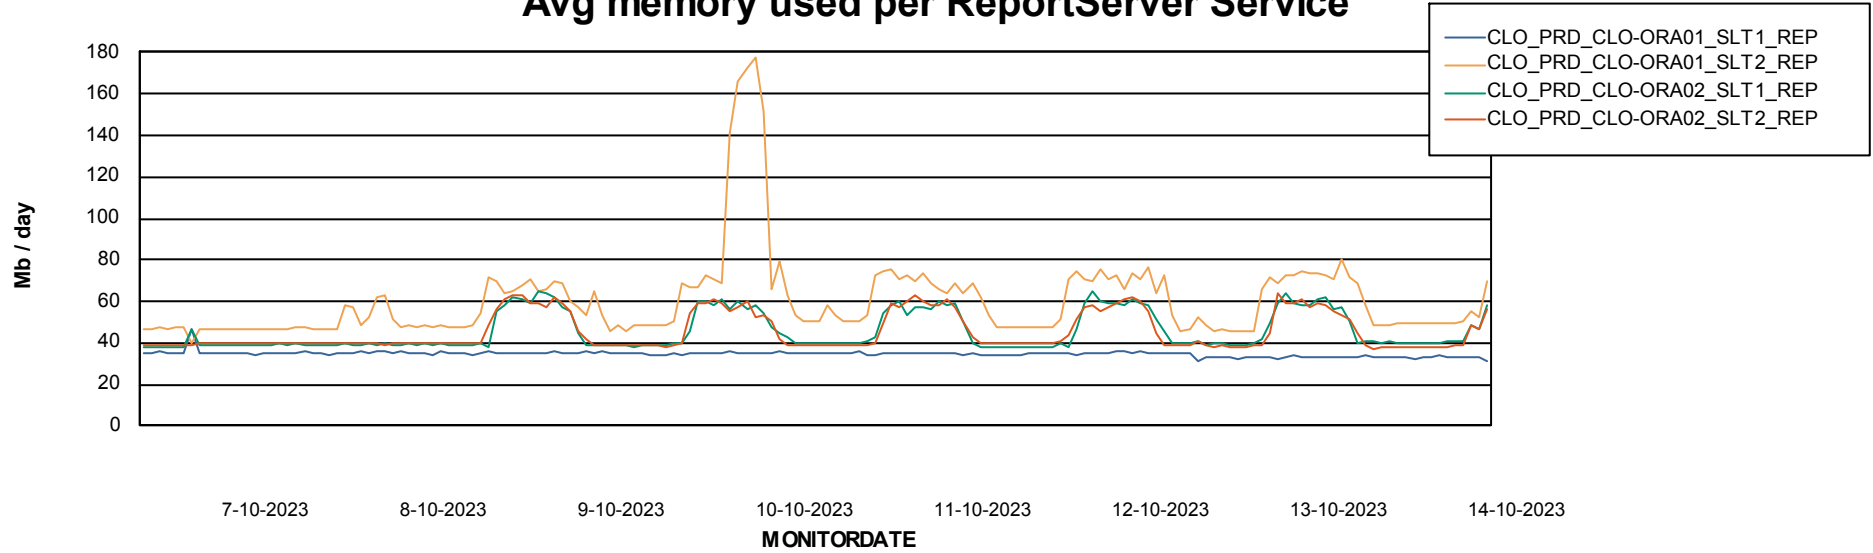

ABSSolute Application ReportServer Services

Avg memory used per ReportServer Service