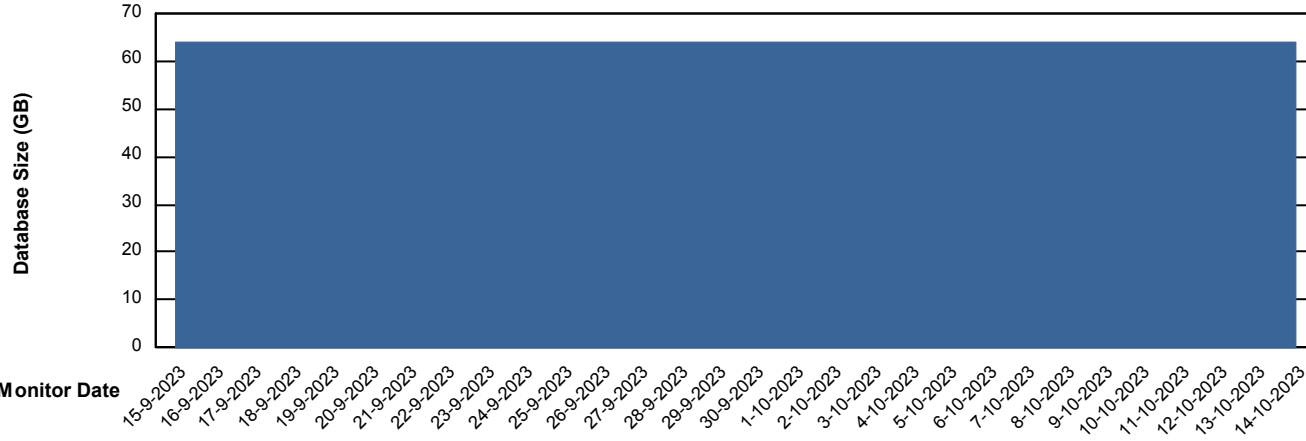

Weekly SLA Customer Report

Customer CIW Production
Database ID 45

Database Performance CIWDB_Production

Weekly SLA Customer Report

Customer CIW Production
 Database ID 45

DATABASE SIZE CIWDB_Production

Database growth over last month

Database Tablespace CIWDB_Production

| Date | Tablespace Name | Filesize (Gb) | Usedsize (Gb) | Percentage free |
|------------|-----------------|---------------|---------------|-----------------|
| 14-10-2023 | ABSDATA | 60 | 50 | 17 |
| | INDX | 12 | 7 | 39 |
| 13-10-2023 | ABSDATA | 60 | 50 | 17 |
| | INDX | 12 | 7 | 39 |
| 12-10-2023 | ABSDATA | 60 | 50 | 17 |
| | INDX | 12 | 7 | 39 |
| 11-10-2023 | ABSDATA | 60 | 50 | 17 |
| | INDX | 12 | 7 | 39 |
| 10-10-2023 | ABSDATA | 60 | 50 | 17 |
| | INDX | 12 | 7 | 39 |
| 9-10-2023 | ABSDATA | 60 | 50 | 17 |
| | INDX | 12 | 7 | 39 |
| 8-10-2023 | ABSDATA | 60 | 50 | 17 |
| | INDX | 12 | 7 | 39 |