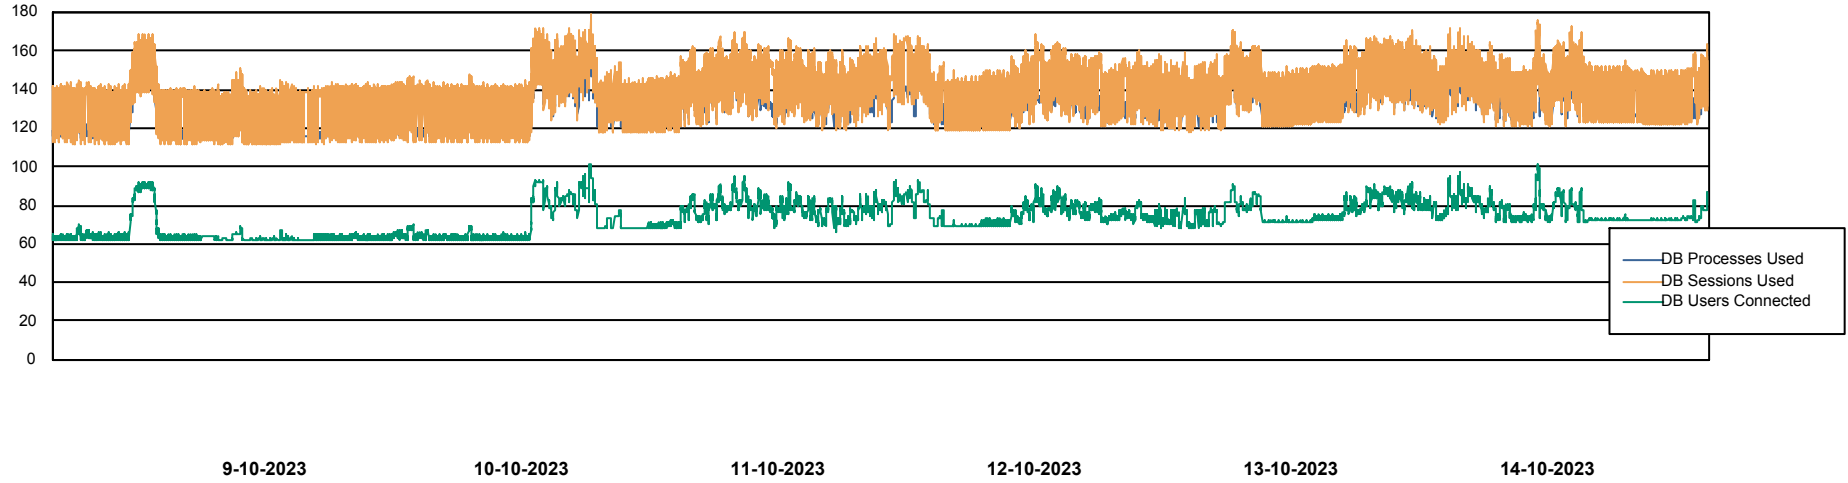

Harddisk Usage CIW_PRD_ORACLE2

| | Free disk space on C: (%) | Total disk space on C: (Gb) | Used disk space on C: (Gb) | Free disk space on D: (%) | Total disk space on D: (Gb) | Used disk space on D: (Gb) | Free disk space on E: (%) | Total disk space on E: (Gb) | Used disk space on E: (Gb) |
|------------|---------------------------|-----------------------------|----------------------------|---------------------------|-----------------------------|----------------------------|---------------------------|-----------------------------|----------------------------|
| 14-10-2023 | 87 | 701 | 90 | 65 | 700 | 242 | 98 | 830 | 17 |
| 13-10-2023 | 87 | 701 | 90 | 64 | 700 | 252 | 98 | 830 | 17 |
| 12-10-2023 | 87 | 701 | 90 | 64 | 700 | 250 | 98 | 830 | 17 |
| 11-10-2023 | 87 | 701 | 90 | 64 | 700 | 249 | 98 | 830 | 17 |
| 10-10-2023 | 87 | 701 | 90 | 65 | 700 | 248 | 98 | 830 | 17 |
| 9-10-2023 | 87 | 701 | 89 | 65 | 700 | 246 | 98 | 830 | 17 |
| 8-10-2023 | 87 | 701 | 89 | 65 | 700 | 245 | 98 | 830 | 17 |

Weekly SLA Customer Report

Customer CIW Production
Database ID 45

Database Performance CIWDB_Production

Weekly SLA Customer Report

Customer CIW Production
 Database ID 45

DATABASE SIZE CIWDB_Production

Database growth over last month