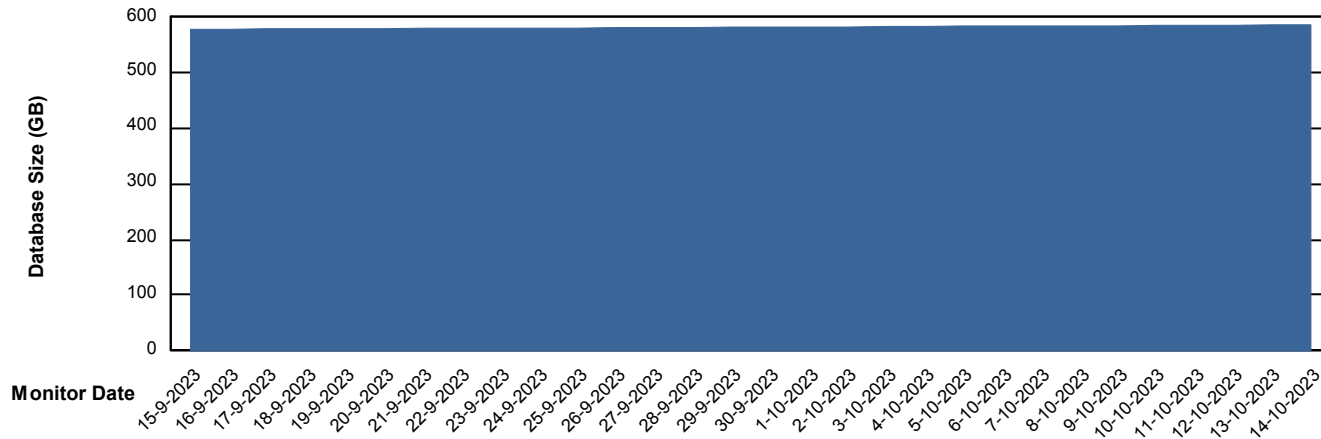

DATABASE SIZE BGG_PRD_DEDC-DB07_DB_Production

Database growth over last month