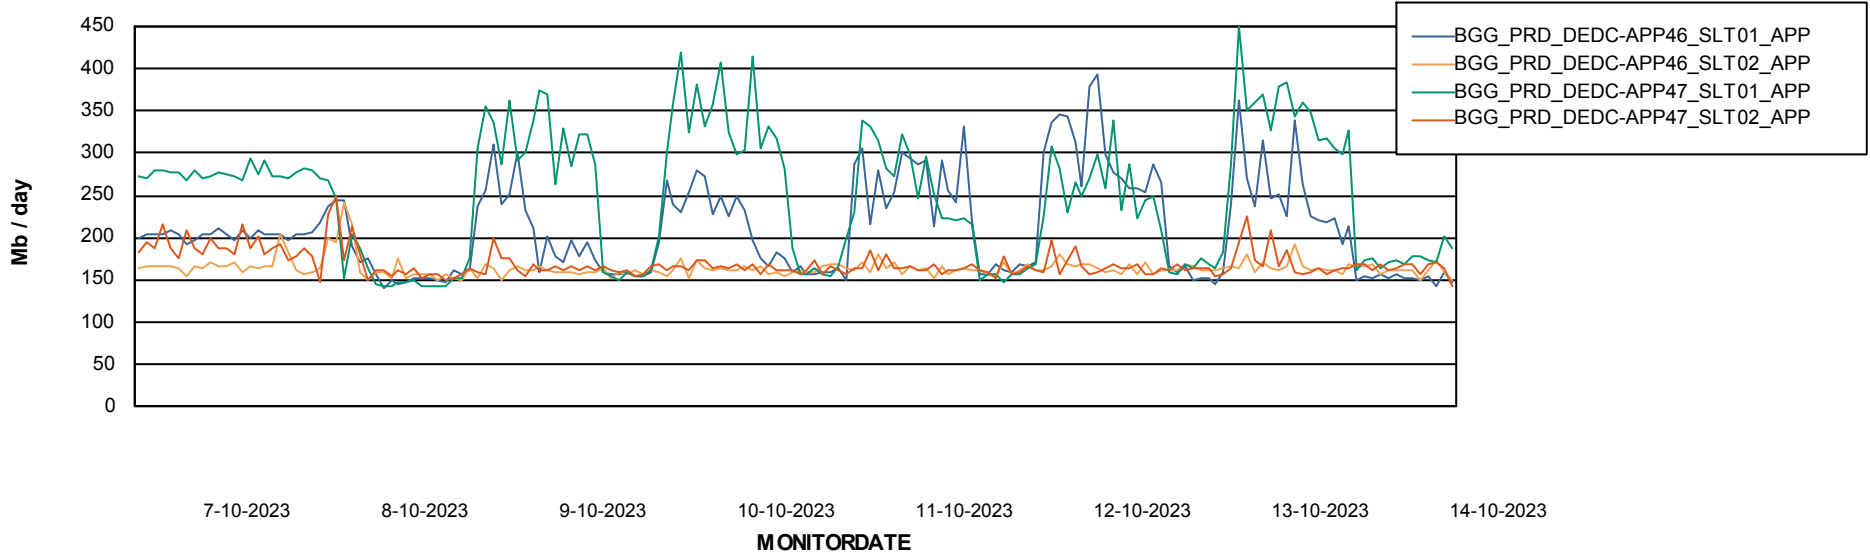

Weekly SLA Customer Report

Customer BGG_Production
Database ID 162

Database Performance BGG_PRD_DEDC-DB07_DB_Production

Weekly SLA Customer Report

Customer BGG_Production
Database ID 162

Database Performance BGG_PRD_DEDC-DB08_DB_Stb

DATABASE SIZE BGG_PRD_DEDC-DB07_DB_Production

Database growth over last month

Weekly SLA Customer Report

Customer BGG_Production
 Database ID 162

Database Tablespace BGG_PRD_DEDC-DB07_DB_Production

Date	Tablespace Name	Filesize (Gb)	Usedsize (Gb)	Percentage free
14-10-2023	ABSDATA	649	543	16
	INDX	38	25	34
13-10-2023	ABSDATA	649	543	16
	INDX	38	25	34
12-10-2023	ABSDATA	649	542	16
	INDX	38	25	34
11-10-2023	ABSDATA	649	542	16
	INDX	38	25	34
10-10-2023	ABSDATA	645	542	16
	INDX	38	25	34
9-10-2023	ABSDATA	645	541	16
	INDX	38	25	34
8-10-2023	ABSDATA	645	541	16
	INDX	38	25	35

Weekly SLA Customer Report

Customer BGG_Production
Database ID 162

ABSSolute Application Server Services

Avg memory used per ABS Server Service

Avg users per day per ABS server

Weekly SLA Customer Report

Customer BGG_Production
Database ID 162