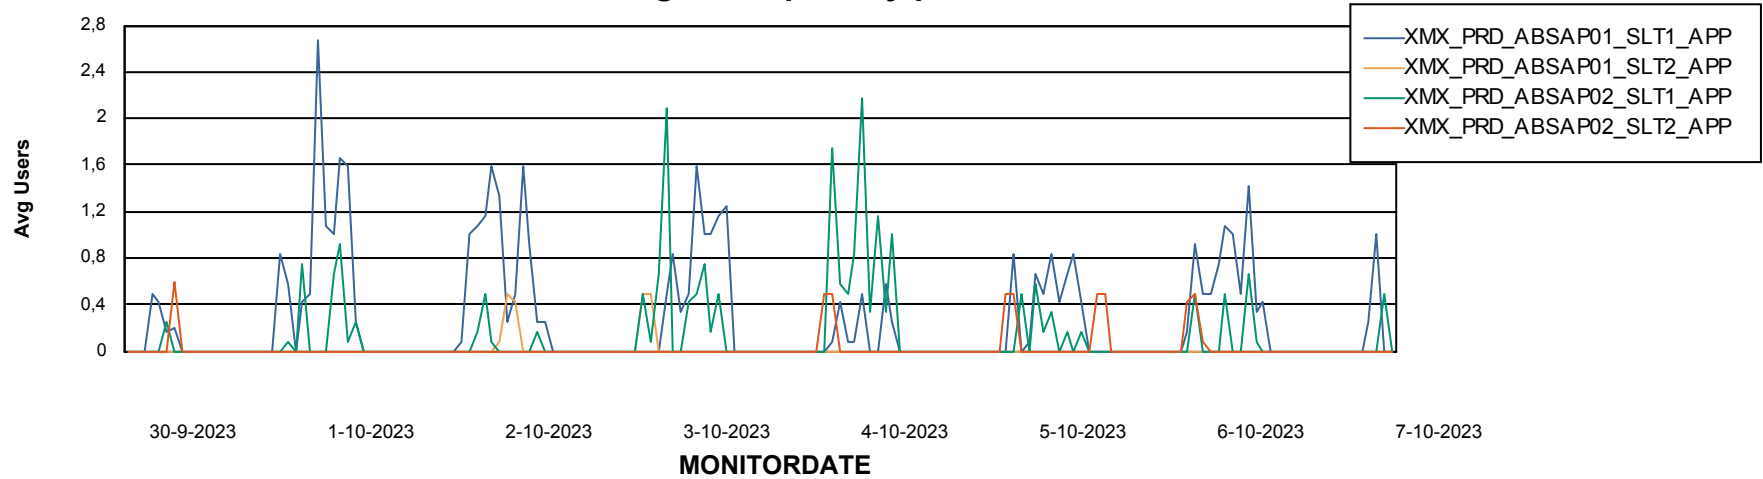

DATABASE SIZE XMX_PROD_ABSDB01_PRDB

Database growth over last month

Weekly SLA Customer Report

Customer XMX Production (24/7)
 Database ID 146

Database Tablespace XMX_PROD_ABSDB01_PRDB

Date	Tablespace Name	Filesize (Gb)	Usedsize (Gb)	Percentage free
7-10-2023	ABSDATA	4	2	47
	INDX	8	0	100
6-10-2023	ABSDATA	4	2	47
	INDX	8	0	100
5-10-2023	ABSDATA	4	2	47
	INDX	8	0	100
4-10-2023	ABSDATA	4	2	48
	INDX	8	0	100
3-10-2023	ABSDATA	4	2	48
	INDX	8	0	100
2-10-2023	ABSDATA	4	2	48
	INDX	8	0	100
1-10-2023	ABSDATA	4	2	48
	INDX	8	0	100

Standby Database Health XMX Production (24/7)

Recovery lag for last 7 days

Weekly SLA Customer Report

Customer XMX Production (24/7)
Database ID 146

ABSSolute Application Server Services

Avg memory used per ABS Server Service

Avg users per day per ABS server

Weekly SLA Customer Report

Customer XMX Production (24/7)
Database ID 146

ABSSolute Application ReportServer Services

Avg memory used per ReportServer Service

Weekly SLA Customer Report