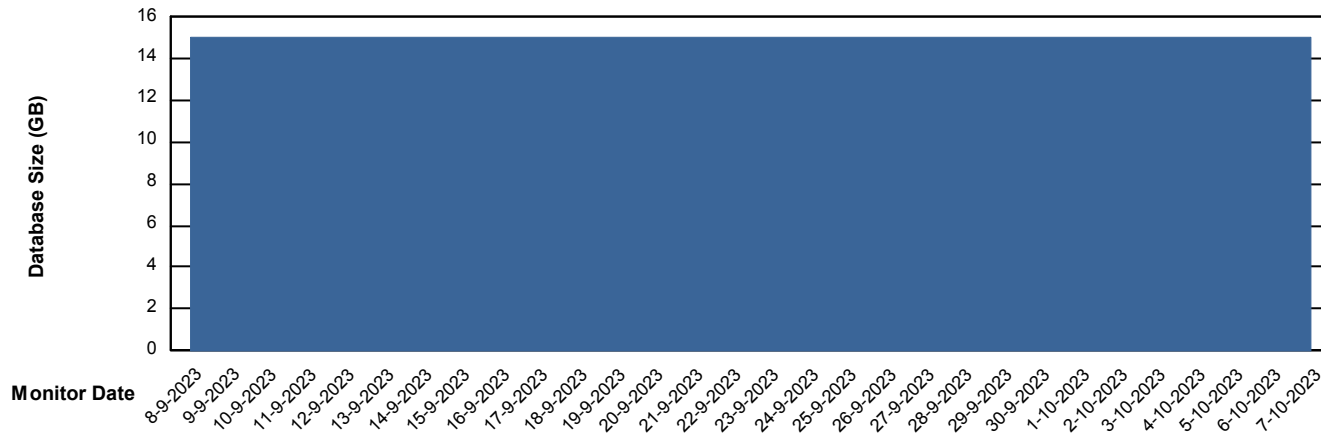

Weekly SLA Customer Report

Customer XMX Production (24/7)
Database ID 146

Database Performance XMX_PROD_ABSDB01_PRDB

Weekly SLA Customer Report

Customer XMX Production (24/7)
Database ID 146

Database Performance XMX_PROD_ABSDB02_SBDB

DATABASE SIZE XMX_PROD_ABSDB01_PRDB

Database growth over last month

Weekly SLA Customer Report

Customer XMX Production (24/7)
 Database ID 146

Database Tablespace XMX_PROD_ABSDB01_PRDB

Date	Tablespace Name	Filesize (Gb)	Usedsize (Gb)	Percentage free
7-10-2023	ABSDATA	4	2	47
	INDX	8	0	100
6-10-2023	ABSDATA	4	2	47
	INDX	8	0	100
5-10-2023	ABSDATA	4	2	47
	INDX	8	0	100
4-10-2023	ABSDATA	4	2	48
	INDX	8	0	100
3-10-2023	ABSDATA	4	2	48
	INDX	8	0	100
2-10-2023	ABSDATA	4	2	48
	INDX	8	0	100
1-10-2023	ABSDATA	4	2	48
	INDX	8	0	100