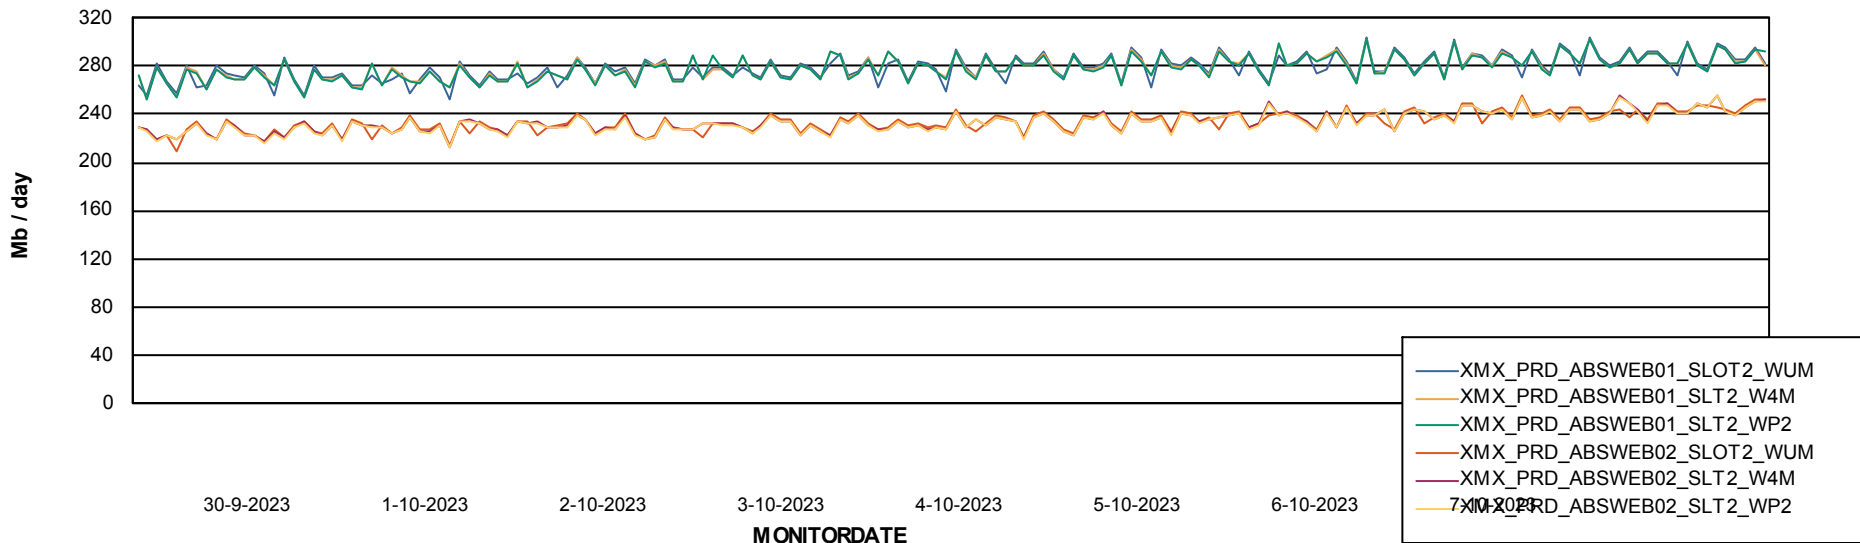

Avg users per day per ABS server

Weekly SLA Customer Report

Customer XMX Production (24/7)
Database ID 146

ABSSolute Application ReportServer Services

Avg memory used per ReportServer Service

Weekly SLA Customer Report

Customer XMX Production (24/7)
Database ID 146

ABSSolute Web Component Services

Avg memory used per ABS Web component

Weekly SLA Customer Report

Customer XMX Production (24/7)
Database ID 146

Disaster per ABS component