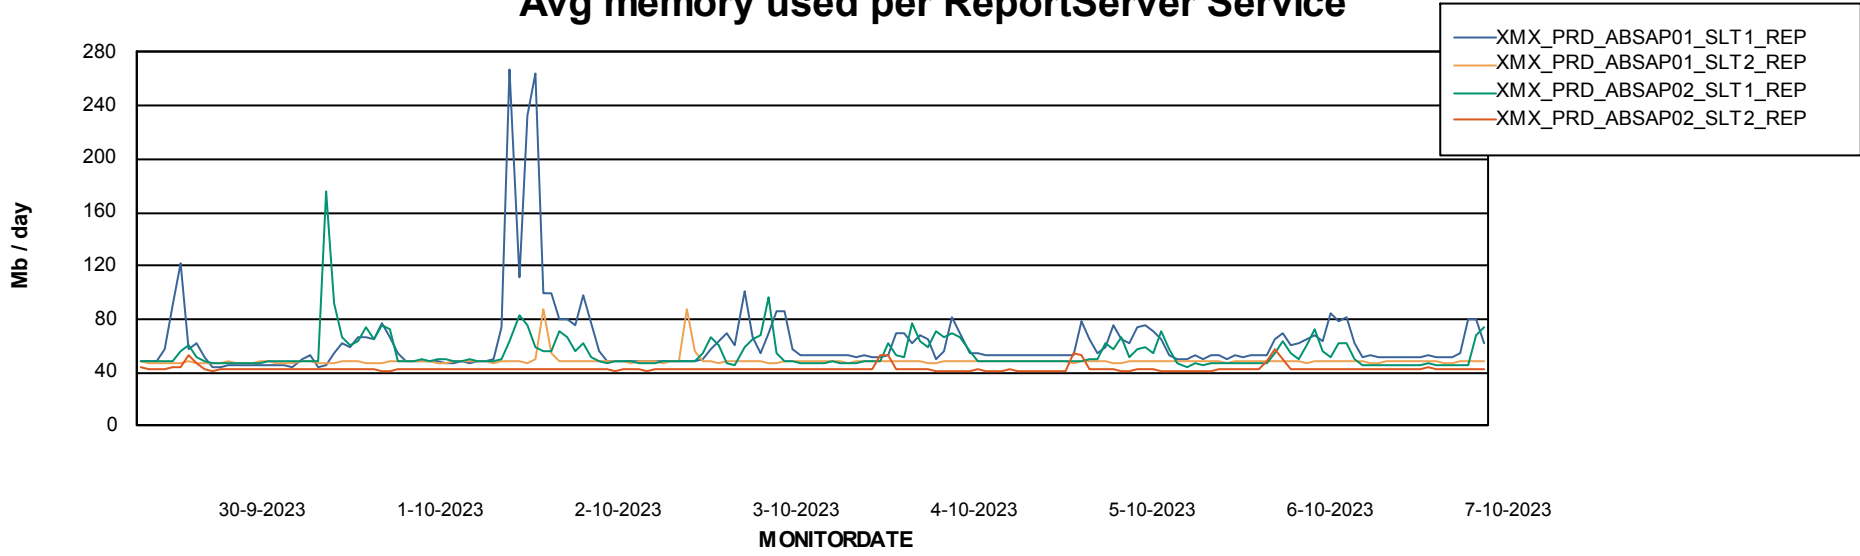

Standby Database Health XMX Production (24/7)

Recovery lag for last 7 days

Weekly SLA Customer Report

Customer XMX Production (24/7)
Database ID 146

ABSSolute Application Server Services

Avg memory used per ABS Server Service

Avg users per day per ABS server

Weekly SLA Customer Report

Customer XMX Production (24/7)
Database ID 146

ABSSolute Application ReportServer Services

Avg memory used per ReportServer Service

Weekly SLA Customer Report

Customer XMX Production (24/7)
Database ID 146

ABSSolute Web Component Services

Avg memory used per ABS Web component

Weekly SLA Customer Report

Customer XMX Production (24/7)
Database ID 146

Disaster per ABS component