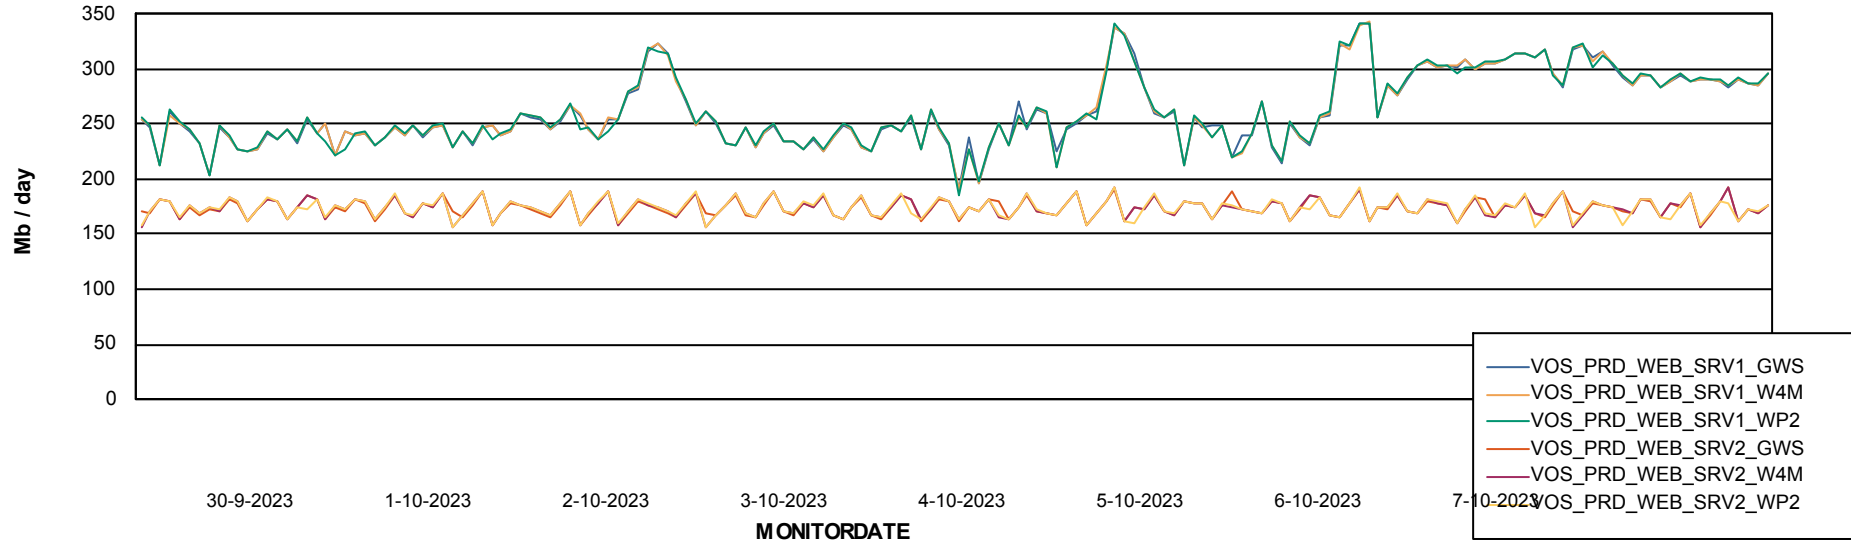

ABSSolute Web Component Services

Avg memory used per ABS Web component