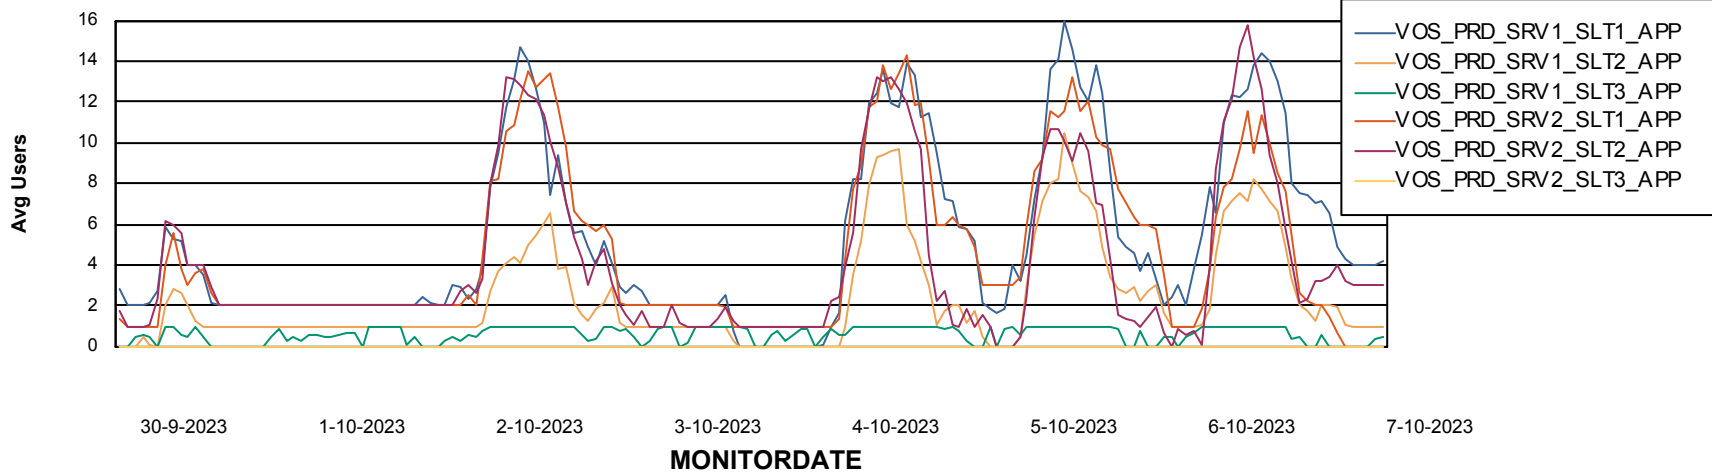

Avg users per day per ABS server