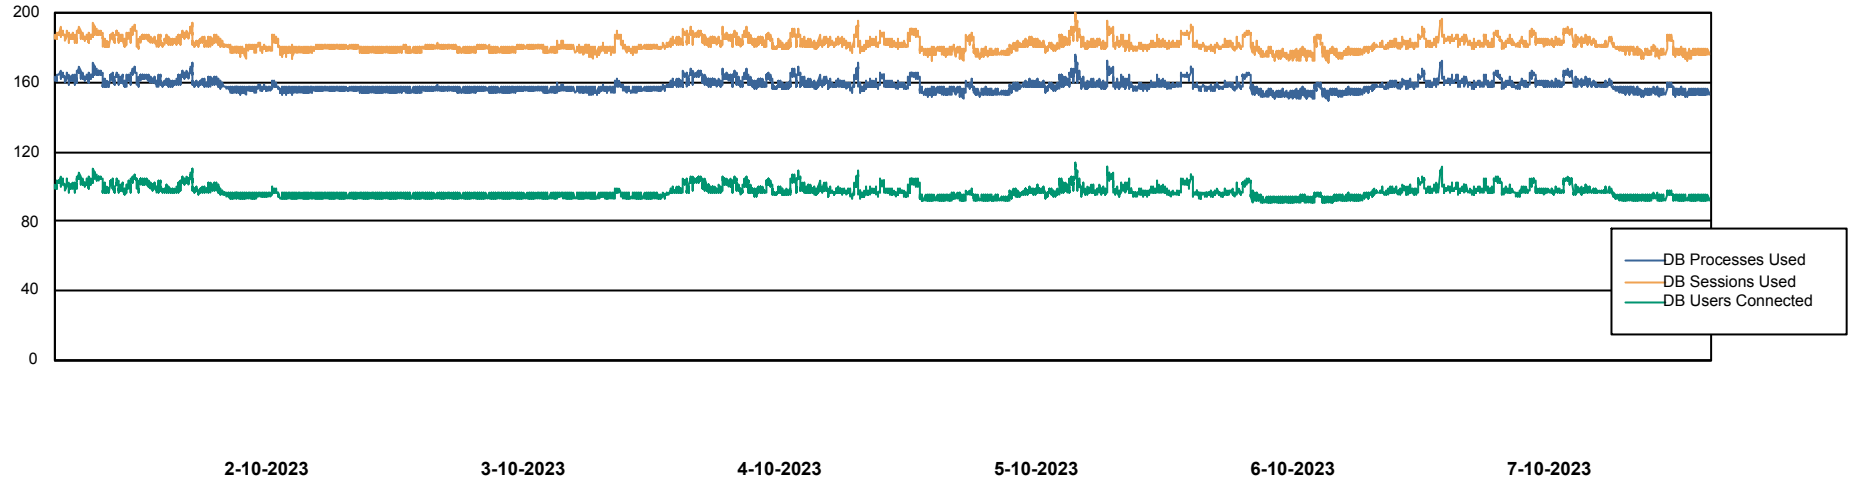

Weekly SLA Customer Report

Customer VOS_Production
Database ID 143

Database Performance VOSDB_BI

Weekly SLA Customer Report

Customer VOS_Production
Database ID 143

Database Performance VOSDB_Production

Weekly SLA Customer Report