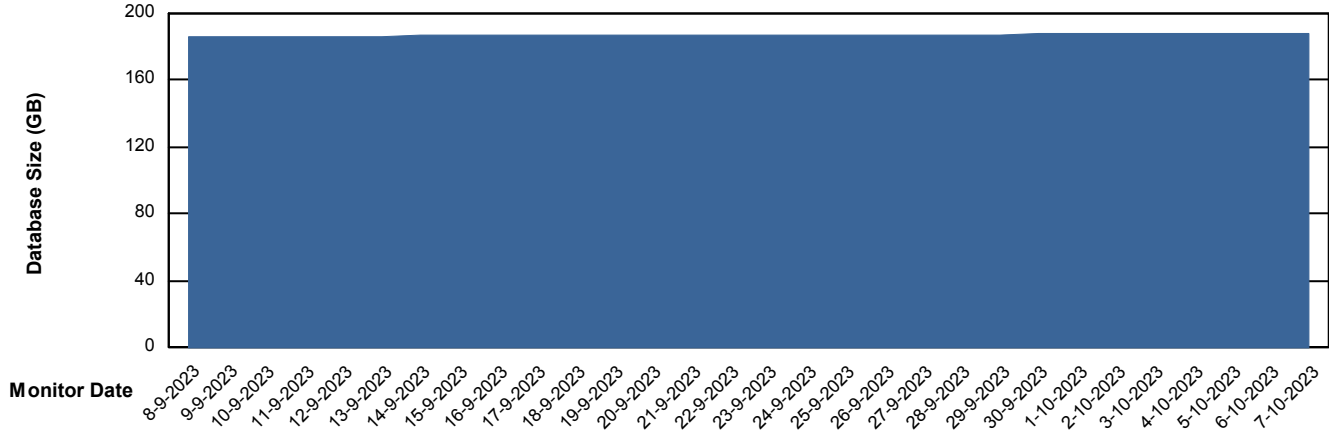

Customer VOS_Production
Database ID 143

Database Performance VOSDB_Standby

Weekly SLA Customer Report

Customer VOS_Production
Database ID 143

DATABASE SIZE VOSDB_BI

Database growth over last month

DATABASE SIZE VOSDB_Production