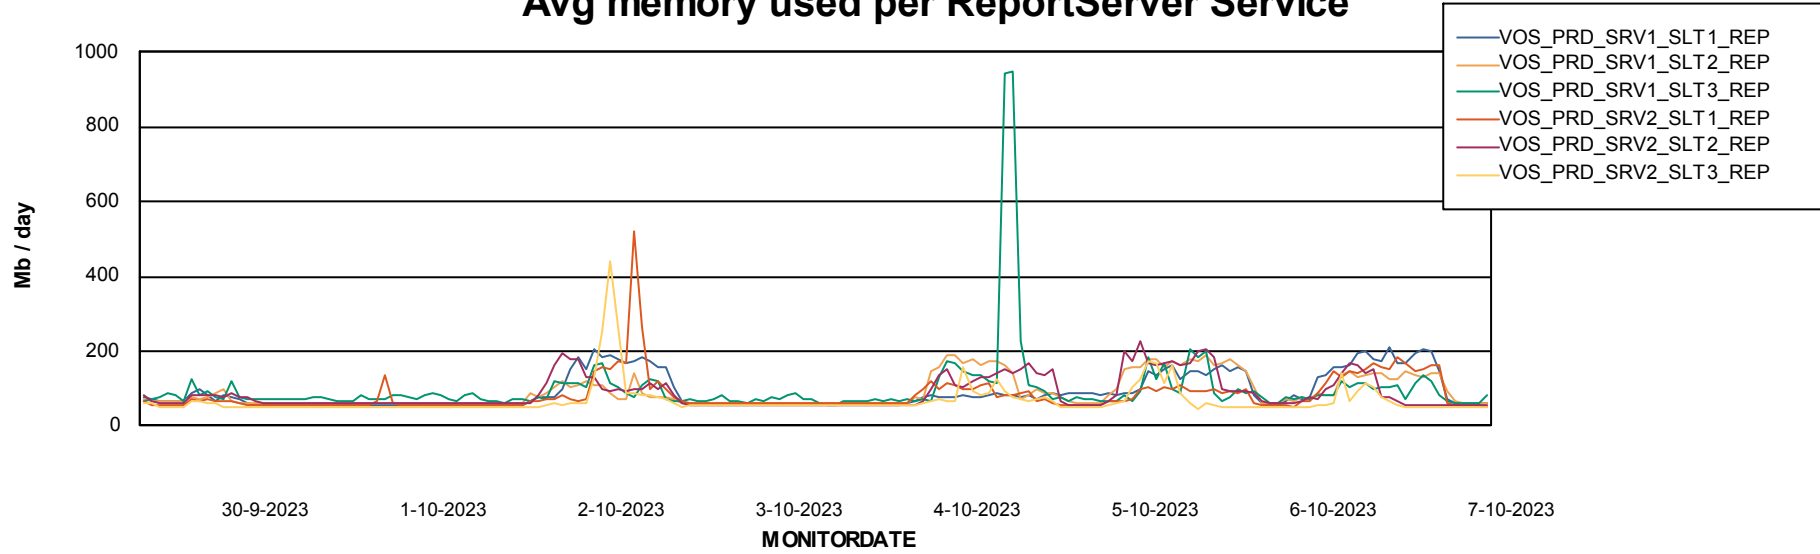

Avg memory used per ABS Server Service

Avg users per day per ABS server

Weekly SLA Customer Report

Customer VOS_Production
Database ID 143

ABSSolute Application ReportServer Services

Avg memory used per ReportServer Service