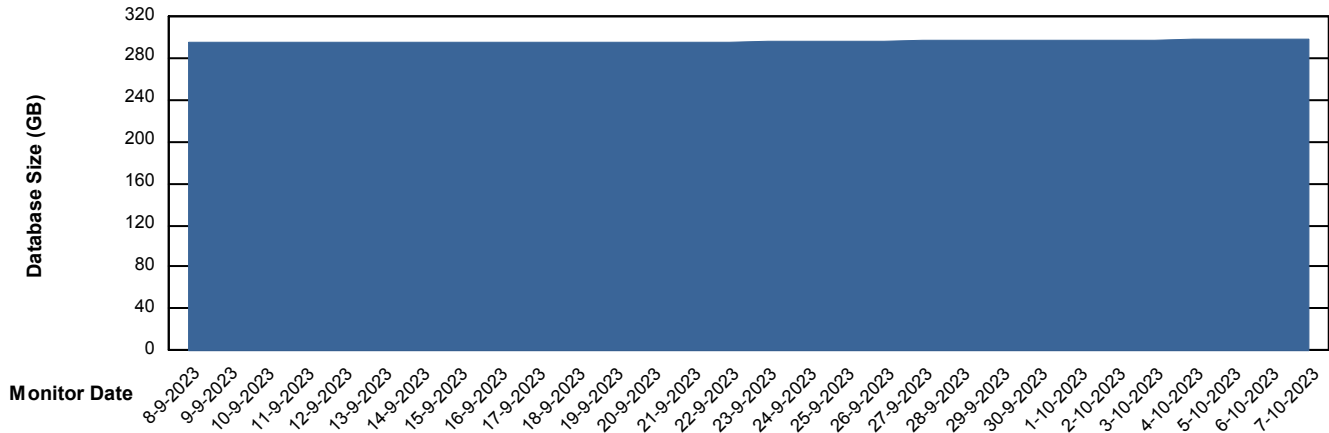

DATABASE SIZE VOSDB_Production

Database growth over last month