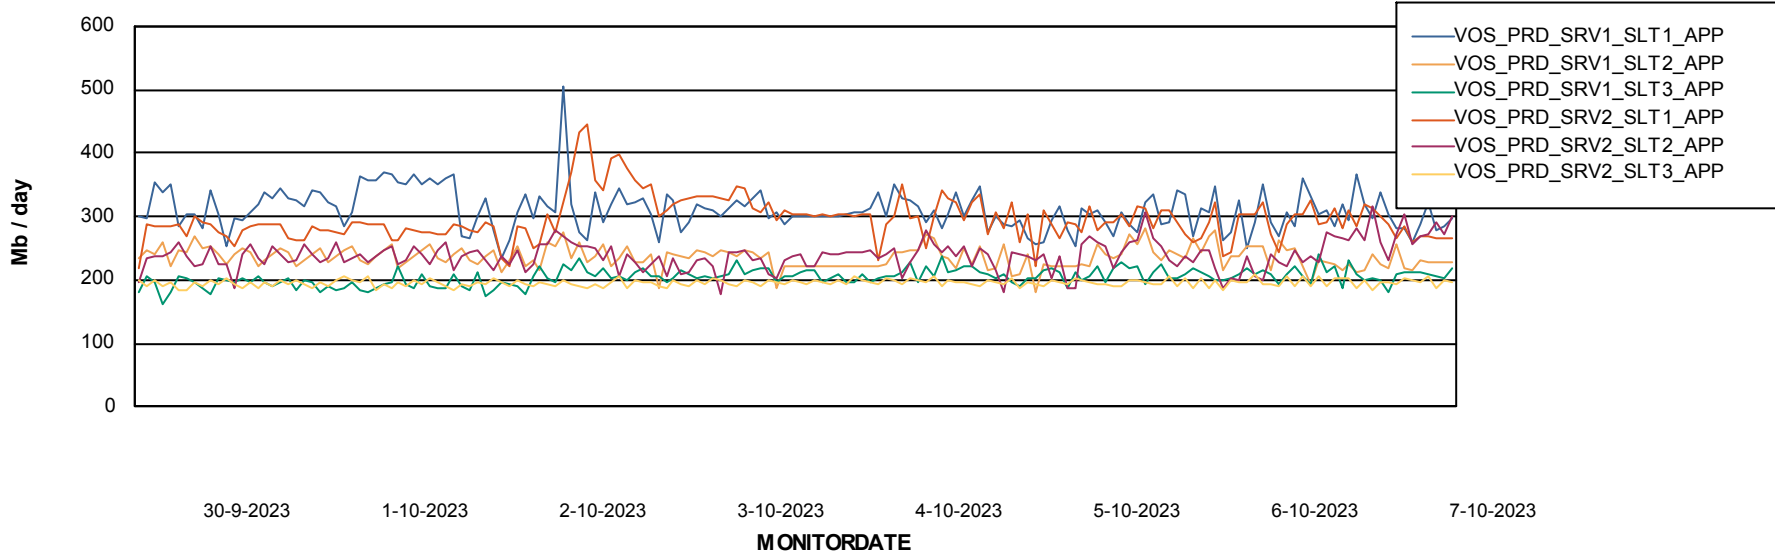

ABSSolute Application Server Services

Avg memory used per ABS Server Service