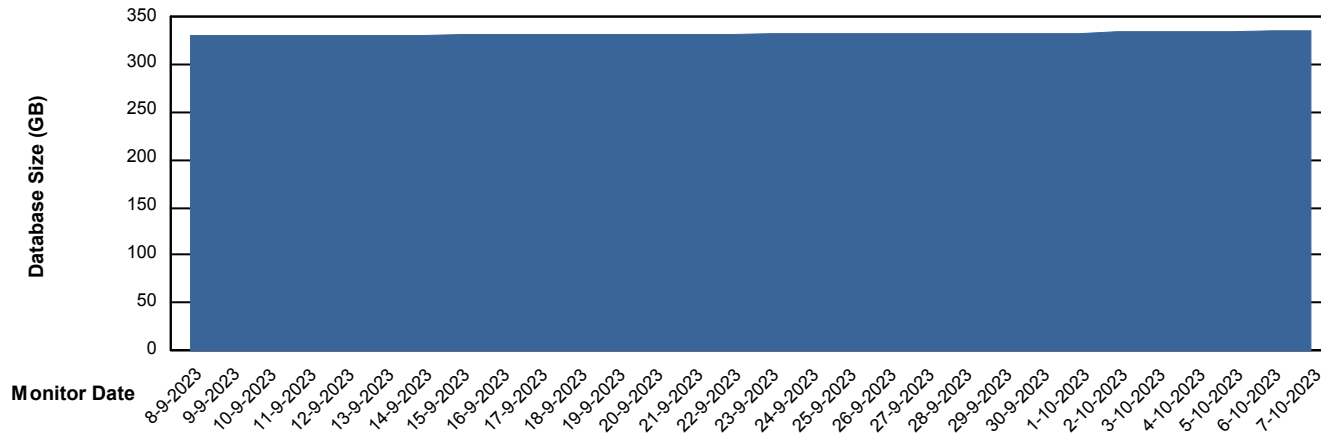

Weekly SLA Customer Report

Customer STK_Production
Database ID 82

Database Performance STKDB_Production

Weekly SLA Customer Report

Customer STK_Production
Database ID 82

Database Performance STKDB_Standby

DATABASE SIZE STKDB_Production

Database growth over last month

Weekly SLA Customer Report

Customer STK_Production
 Database ID 82

Database Tablespace STKDB_Production

Date	Tablespace Name	Filesize (Gb)	Usedsize (Gb)	Percentage free
7-10-2023	ABSDATA	200	135	33
	INDX	235	190	19
6-10-2023	ABSDATA	200	135	33
	INDX	235	190	19
5-10-2023	ABSDATA	200	134	33
	INDX	235	190	19
4-10-2023	ABSDATA	200	134	33
	INDX	235	190	19
3-10-2023	ABSDATA	200	134	33
	INDX	235	190	19
2-10-2023	ABSDATA	200	134	33
	INDX	235	190	19
1-10-2023	ABSDATA	200	133	34
	INDX	235	190	19