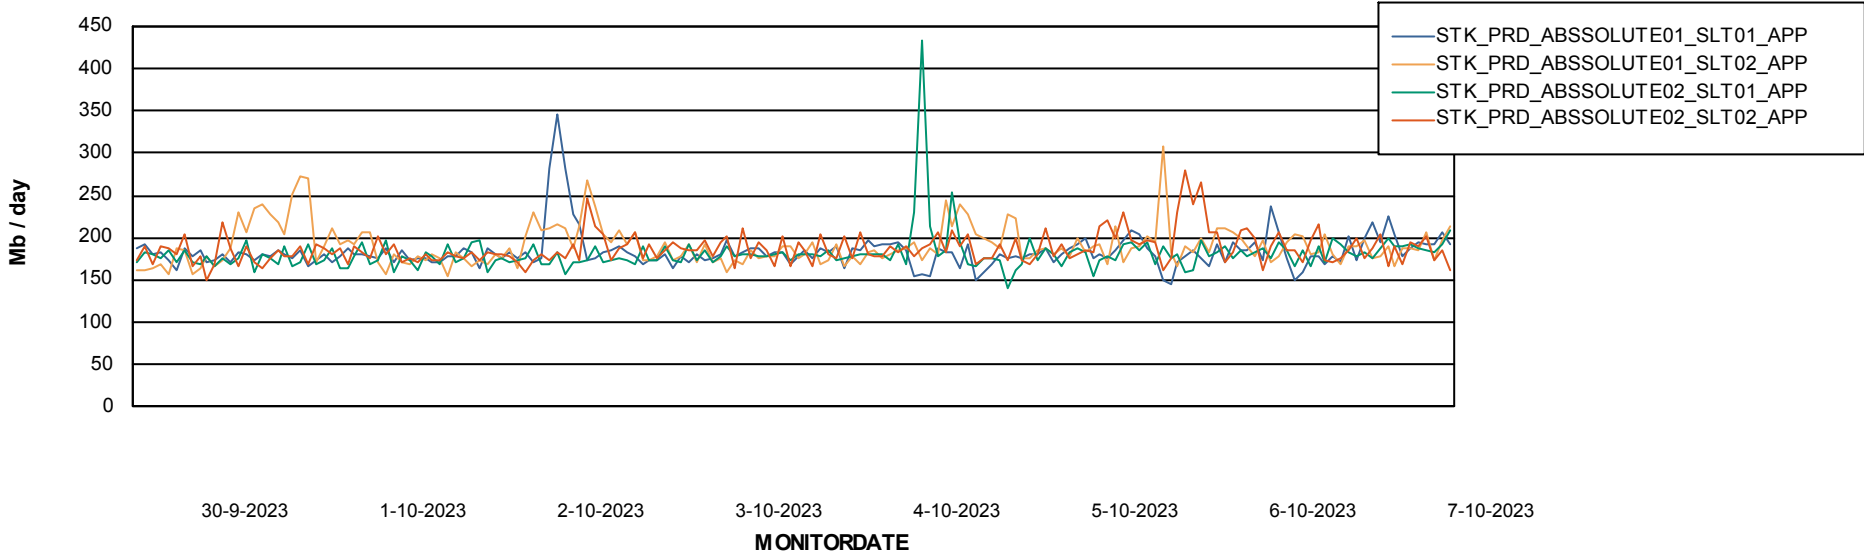

Standby Database Health STK_Production

Recovery lag for last 7 days

Weekly SLA Customer Report

Customer STK_Production
Database ID 82

ABSSolute Application Server Services

Avg memory used per ABS Server Service