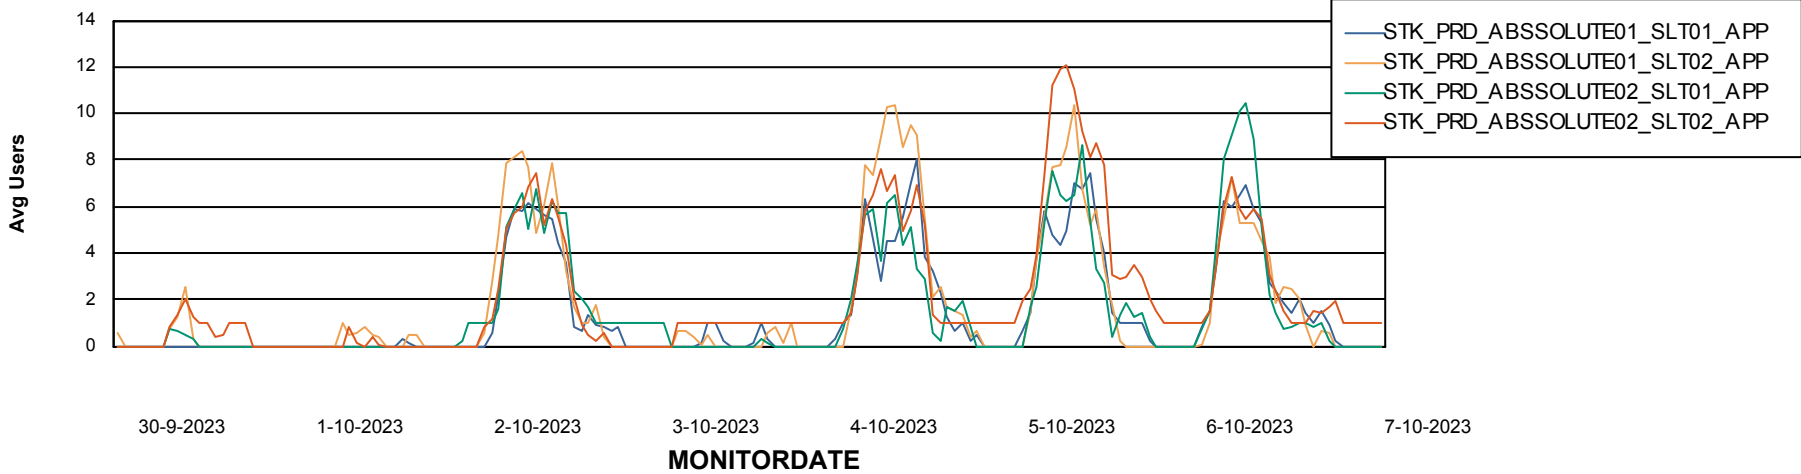

Avg users per day per ABS server