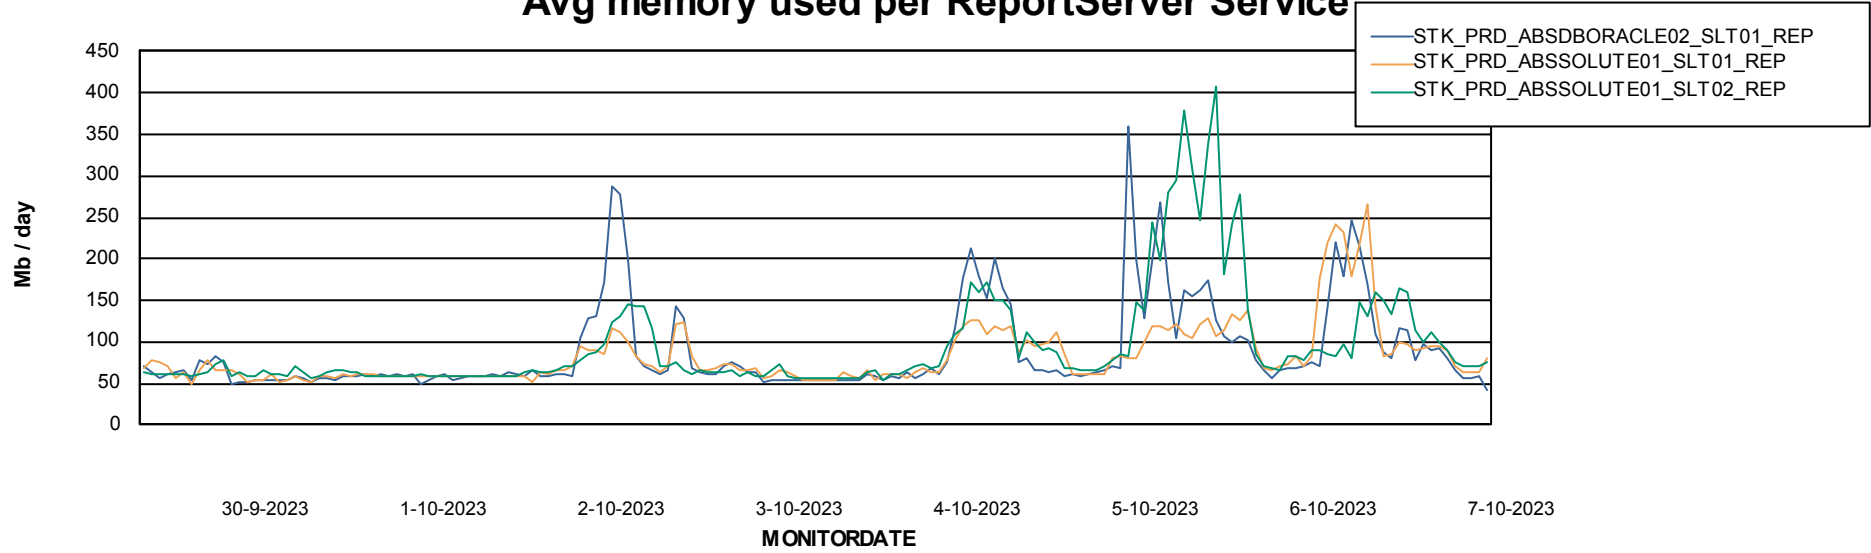

Avg users per day per ABS server

Weekly SLA Customer Report

Customer STK_Production
Database ID 82

ABSSolute Application ReportServer Services

Avg memory used per ReportServer Service

Weekly SLA Customer Report