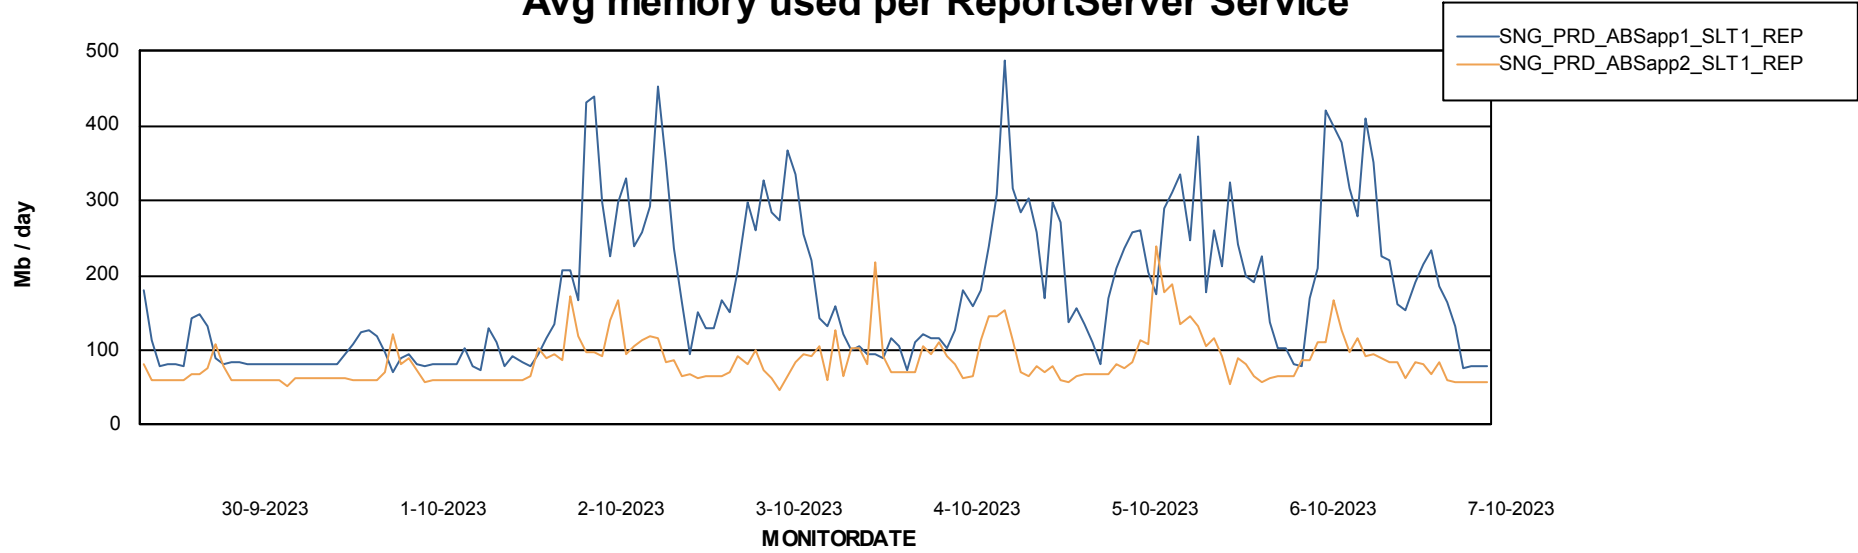

ABSSolute Application ReportServer Services

Avg memory used per ReportServer Service