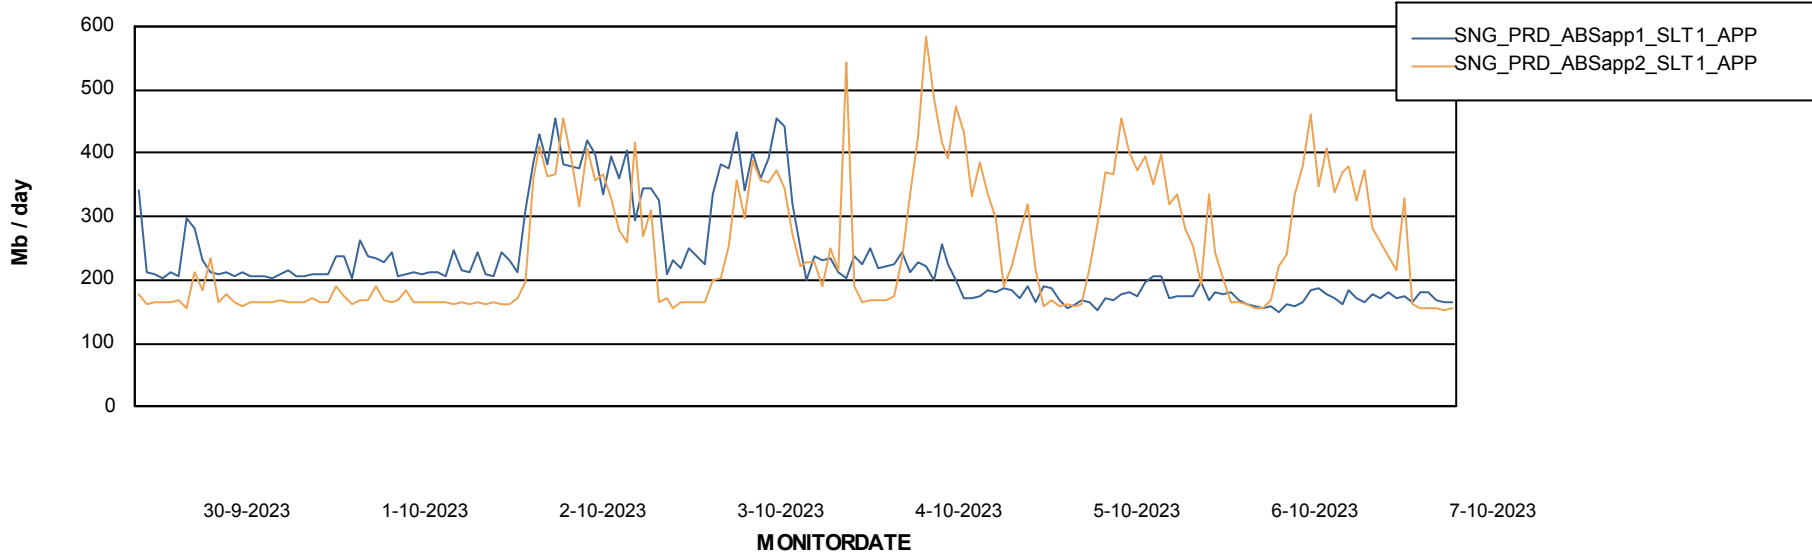

ABSSolute Application Server Services

Avg memory used per ABS Server Service