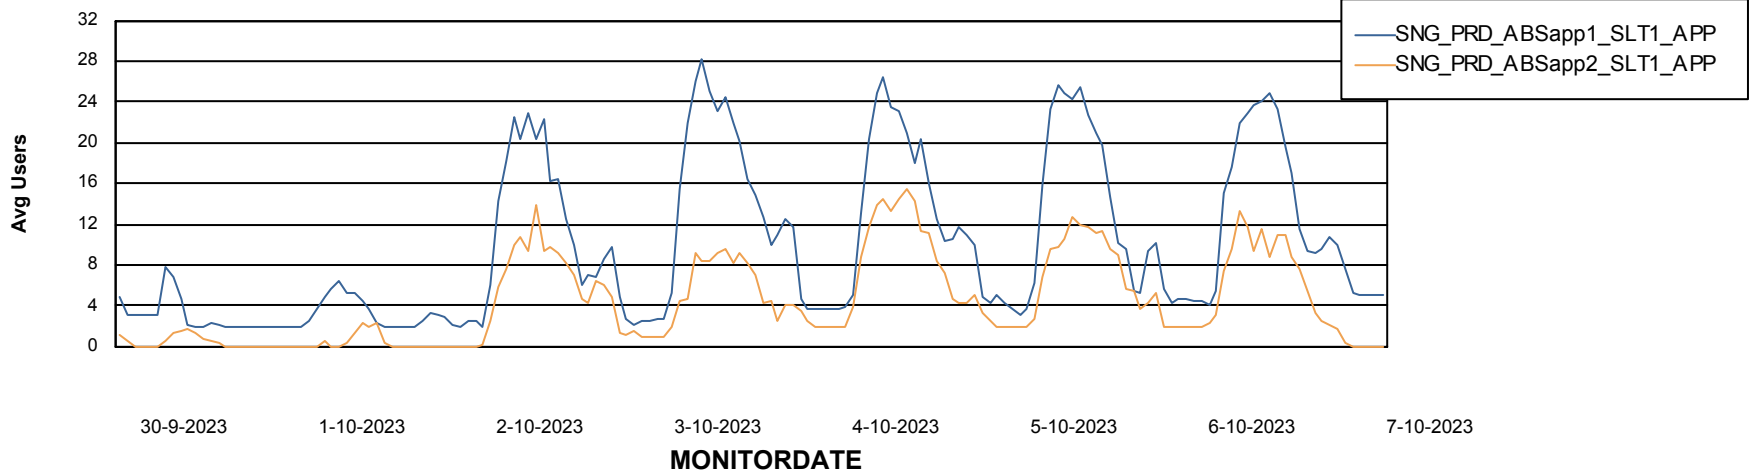

Avg users per day per ABS server