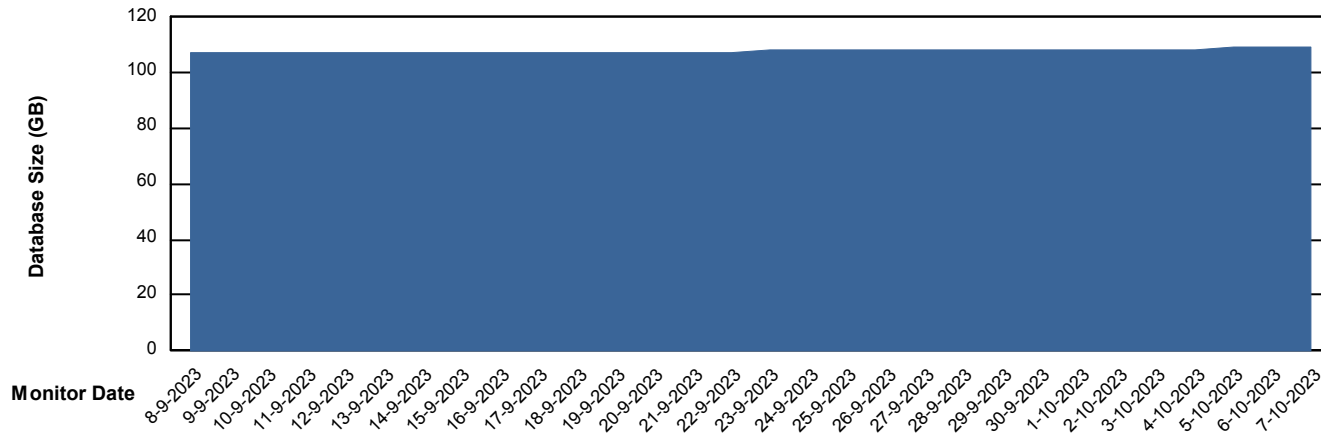

DATABASE SIZE RSS_PRD_SV1364_PRD_DB

Database growth over last month