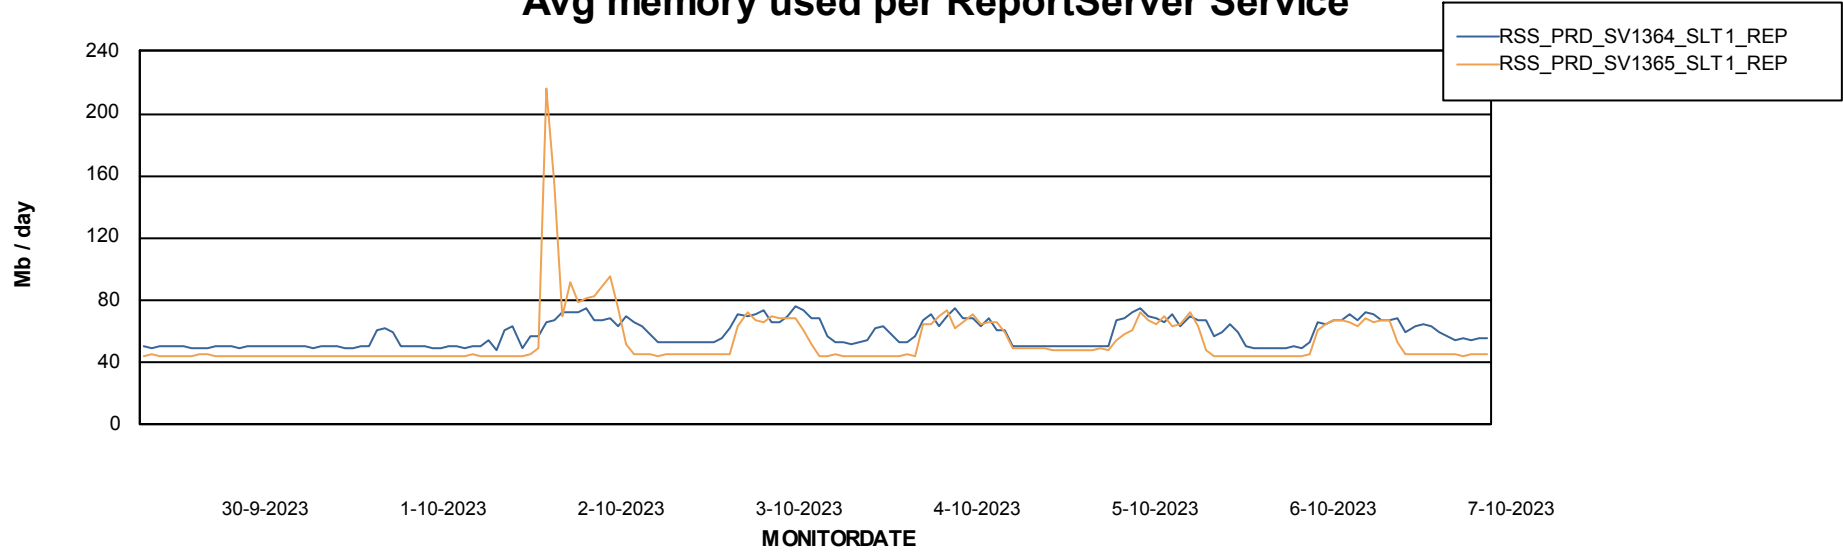

Avg users per day per ABS server

Weekly SLA Customer Report

Customer RSS Production
Database ID 52

ABSSolute Application ReportServer Services

Avg memory used per ReportServer Service

Weekly SLA Customer Report