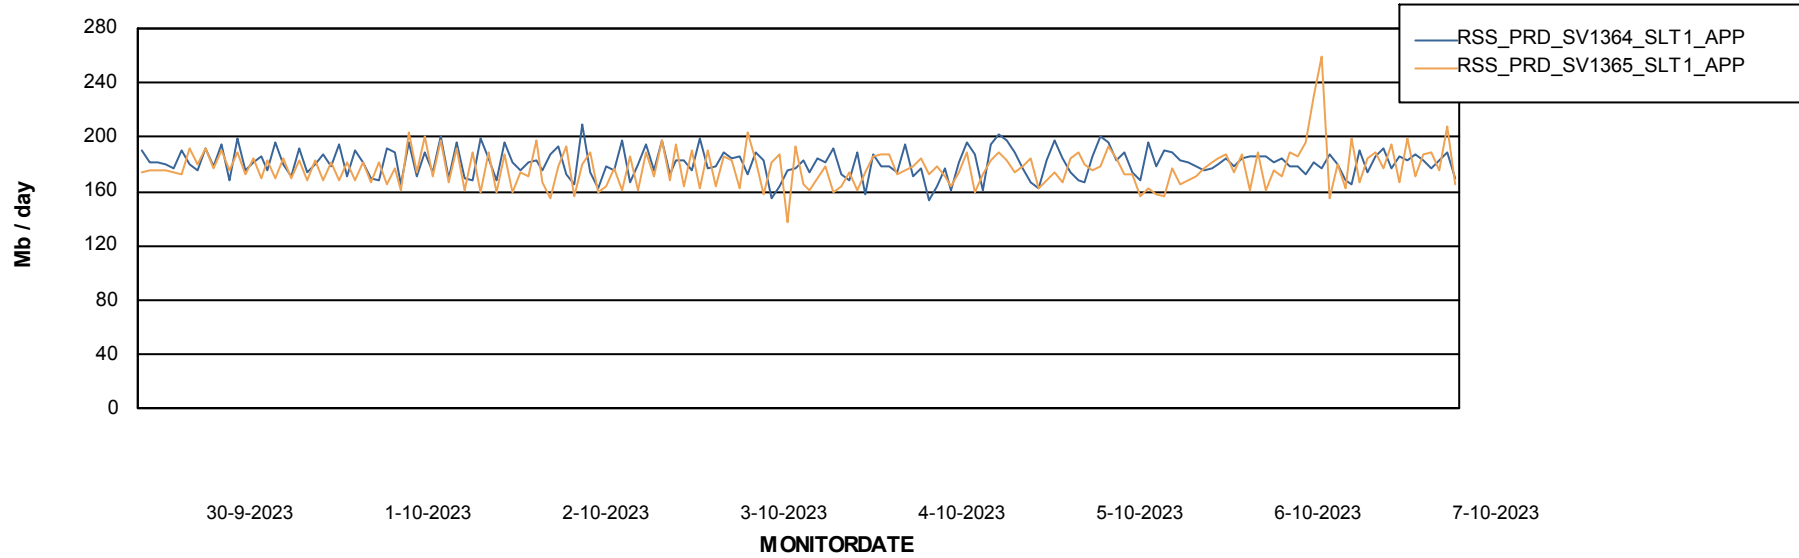

Standby Database Health RSS Production

Recovery lag for last 7 days

Weekly SLA Customer Report

Customer RSS Production
Database ID 52

ABSSolute Application Server Services

Avg memory used per ABS Server Service