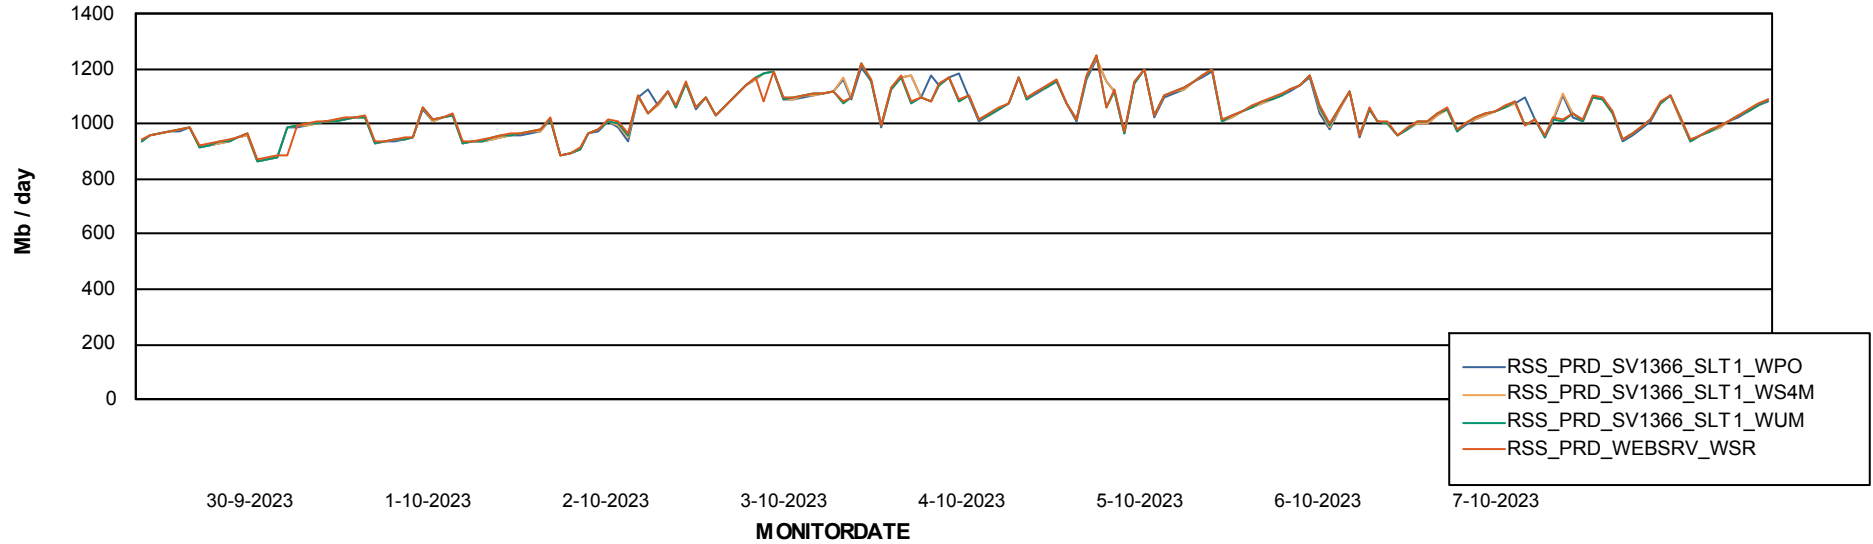

ABSSolute Web Component Services

Avg memory used per ABS Web component