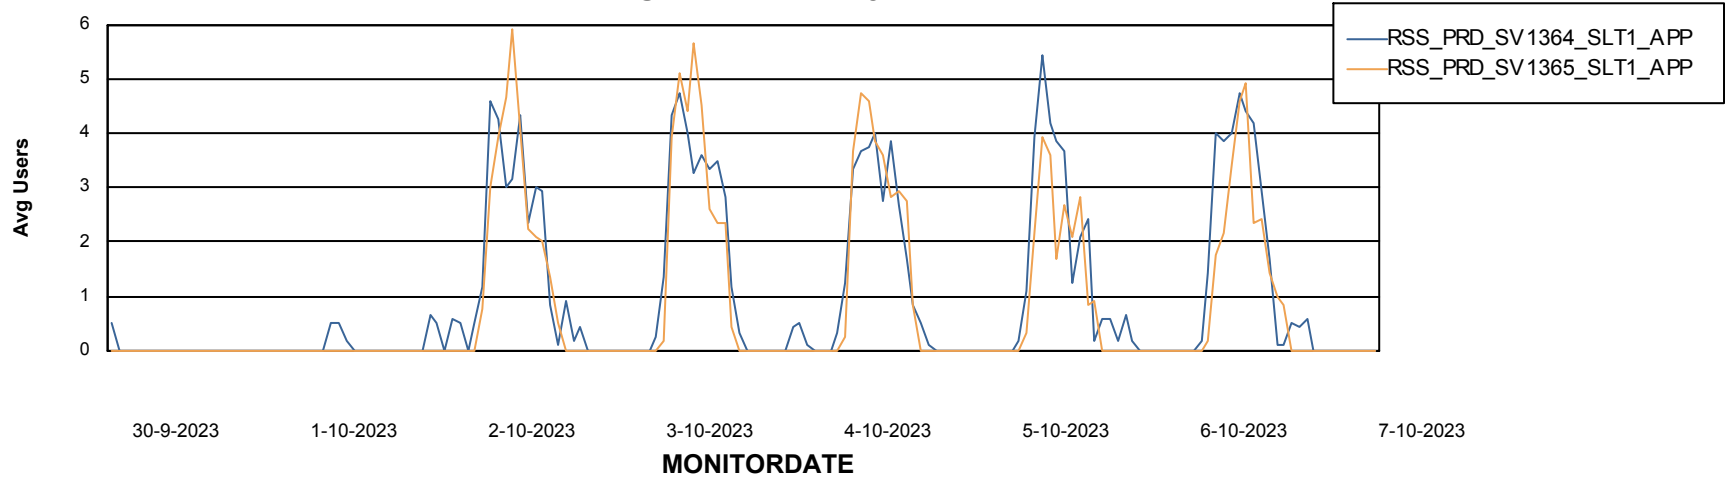

Avg users per day per ABS server