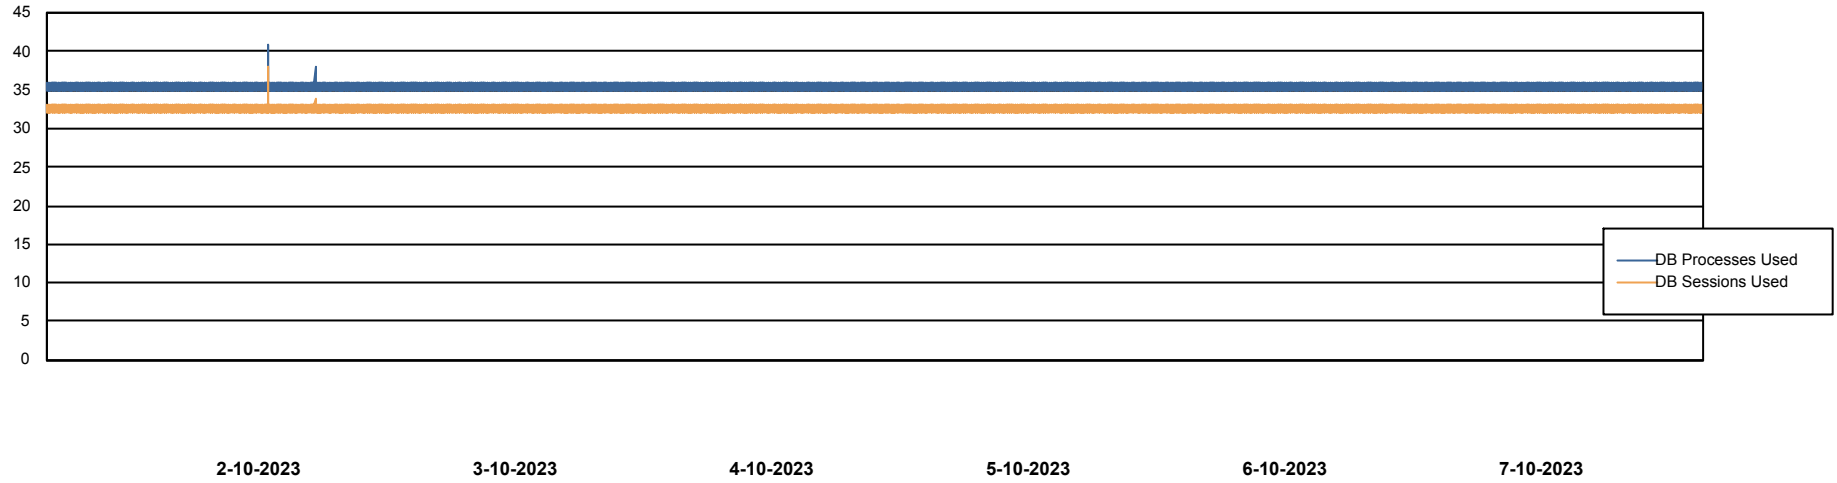

Weekly SLA Customer Report

Customer PHS_Production
Database ID 47

Database Performance PHSDB_Production

Weekly SLA Customer Report

Customer PHS_Production
Database ID 47

Database Performance PHSDB_Standby

Weekly SLA Customer Report