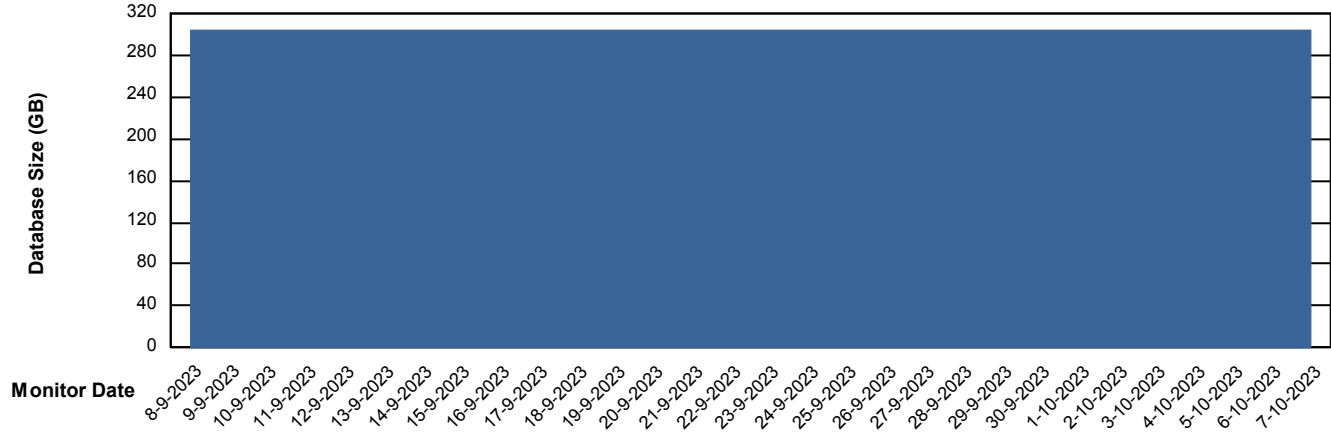

Customer PHS_Production
Database ID 47

Database Performance PHSDB_Test

Weekly SLA Customer Report

Customer PHS_Production
Database ID 47

DATABASE SIZE PHSDB_Production

Database growth over last month

DATABASE SIZE PHSDB_Test

Database growth over last month

Weekly SLA Customer Report

Customer PHS_Production
Database ID 47

Database Tablespace PHSDB_Production

Date	Tablespace Name	Filesize (Gb)	Usedsize (Gb)	Percentage free
7-10-2023	ABSDATA	140	116	17
	INDX	214	178	17
6-10-2023	ABSDATA	140	116	17
	INDX	214	178	17
5-10-2023	ABSDATA	140	116	17
	INDX	214	178	17
4-10-2023	ABSDATA	140	116	17
	INDX	214	178	17
3-10-2023	ABSDATA	140	116	17
	INDX	214	178	17
2-10-2023	ABSDATA	140	116	17
	INDX	214	178	17
1-10-2023	ABSDATA	140	116	17
	INDX	214	178	17