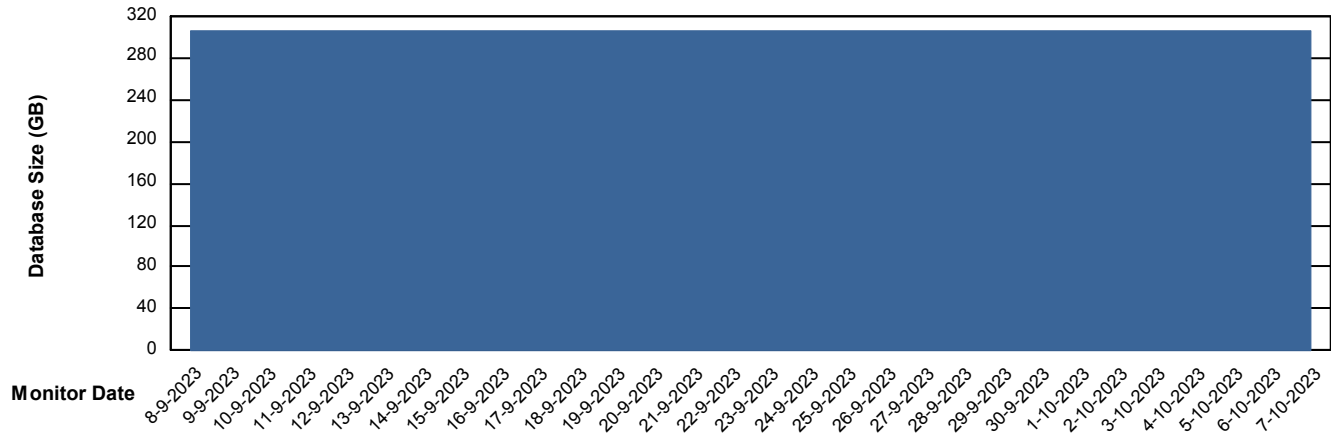

Customer PHS_Production
Database ID 47

Database Performance PHSDB_Test

Weekly SLA Customer Report

Customer PHS_Production
Database ID 47

DATABASE SIZE PHSDB_Production

Database growth over last month

DATABASE SIZE PHSDB_Test

Database growth over last month

Weekly SLA Customer Report

Customer PHS_Production
Database ID 47

Database Tablespace PHSDB_Production

Date	Tablespace Name	Filesize (Gb)	Usedsize (Gb)	Percentage free
7-10-2023	ABSDATA	140	116	17
	INDX	214	178	17
6-10-2023	ABSDATA	140	116	17
	INDX	214	178	17
5-10-2023	ABSDATA	140	116	17
	INDX	214	178	17
4-10-2023	ABSDATA	140	116	17
	INDX	214	178	17
3-10-2023	ABSDATA	140	116	17
	INDX	214	178	17
2-10-2023	ABSDATA	140	116	17
	INDX	214	178	17
1-10-2023	ABSDATA	140	116	17
	INDX	214	178	17