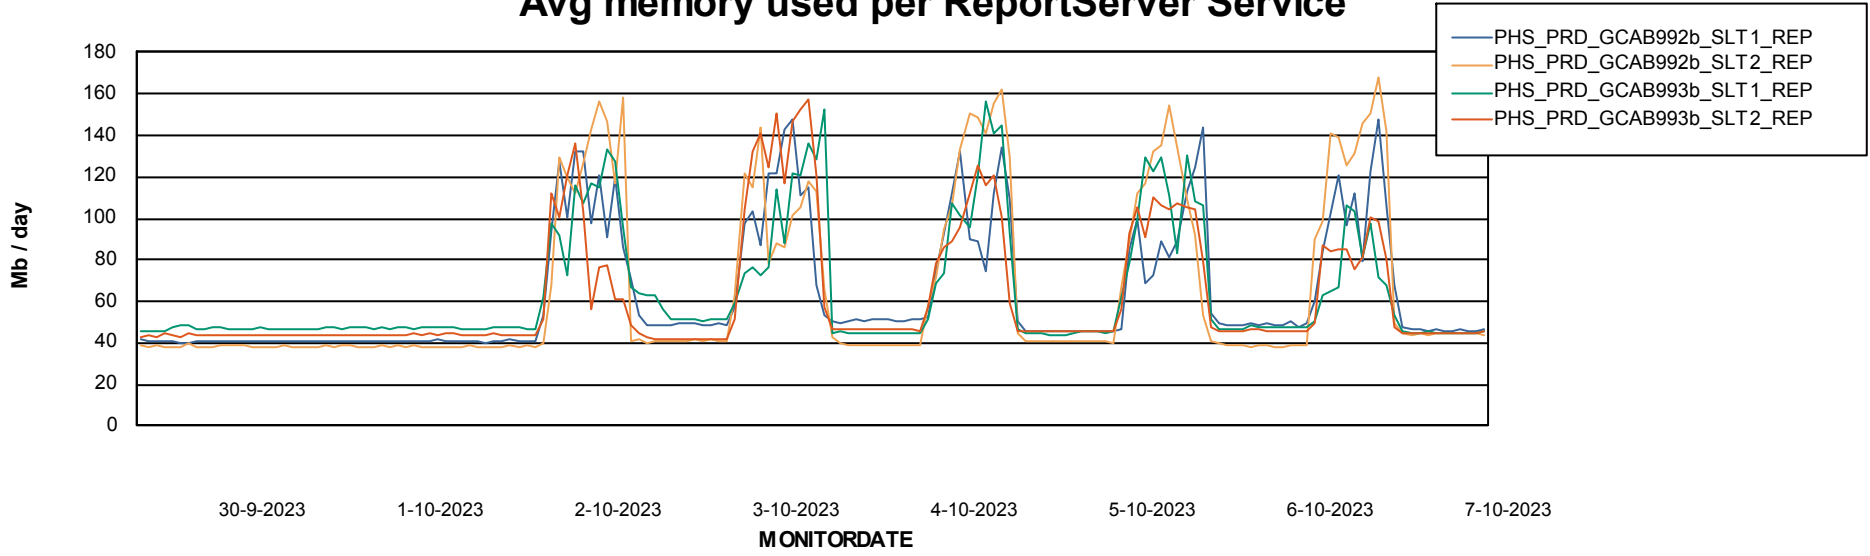

Avg users per day per ABS server

Weekly SLA Customer Report

Customer PHS_Production
Database ID 47

ABSSolute Application ReportServer Services

Avg memory used per ReportServer Service

Weekly SLA Customer Report