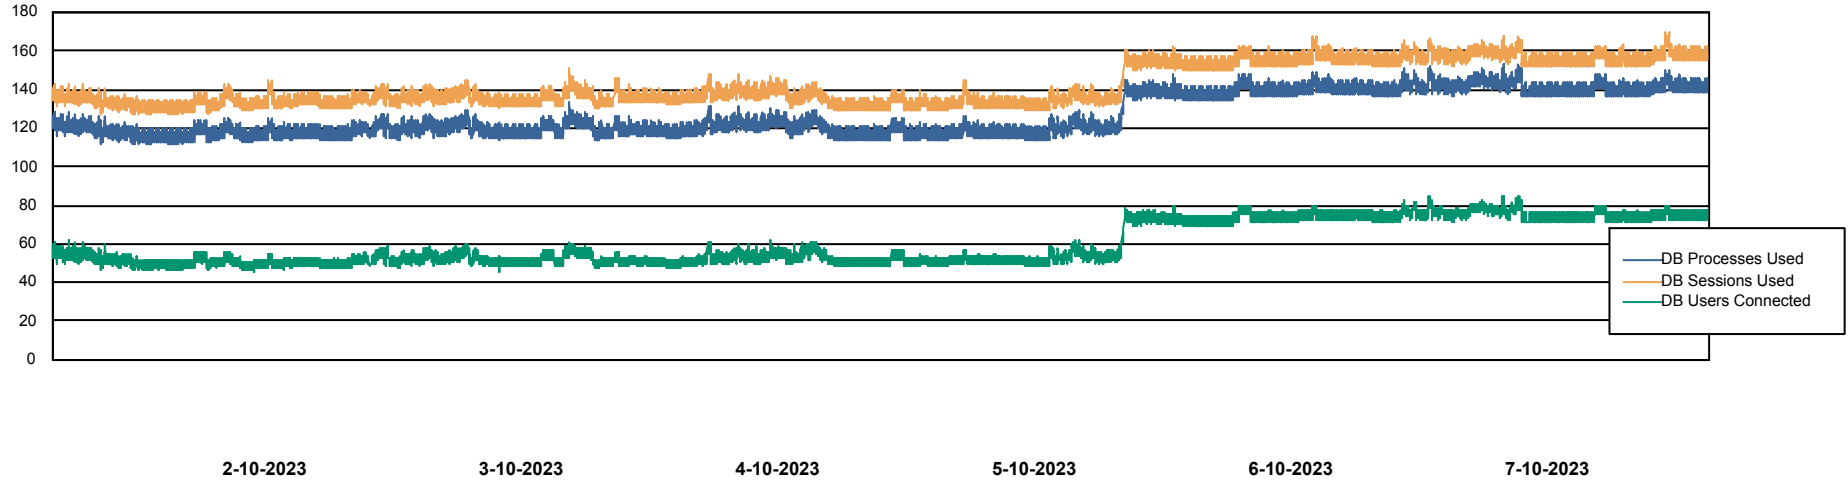

Database Performance PHSDB_Production