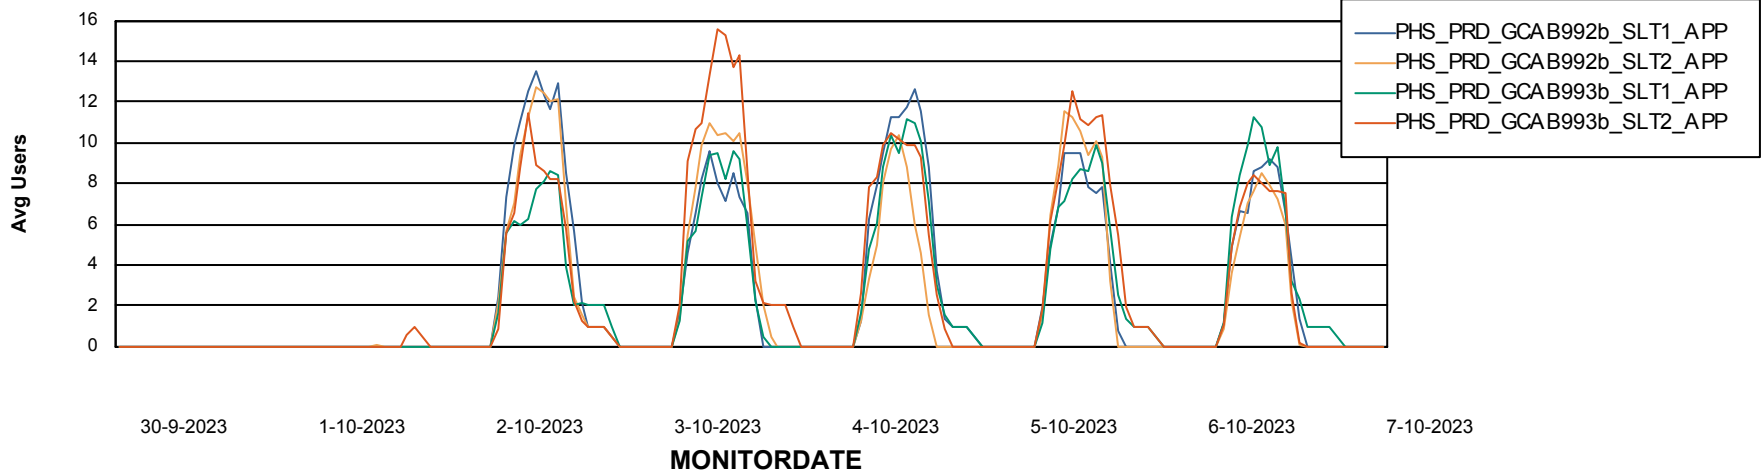

Avg users per day per ABS server