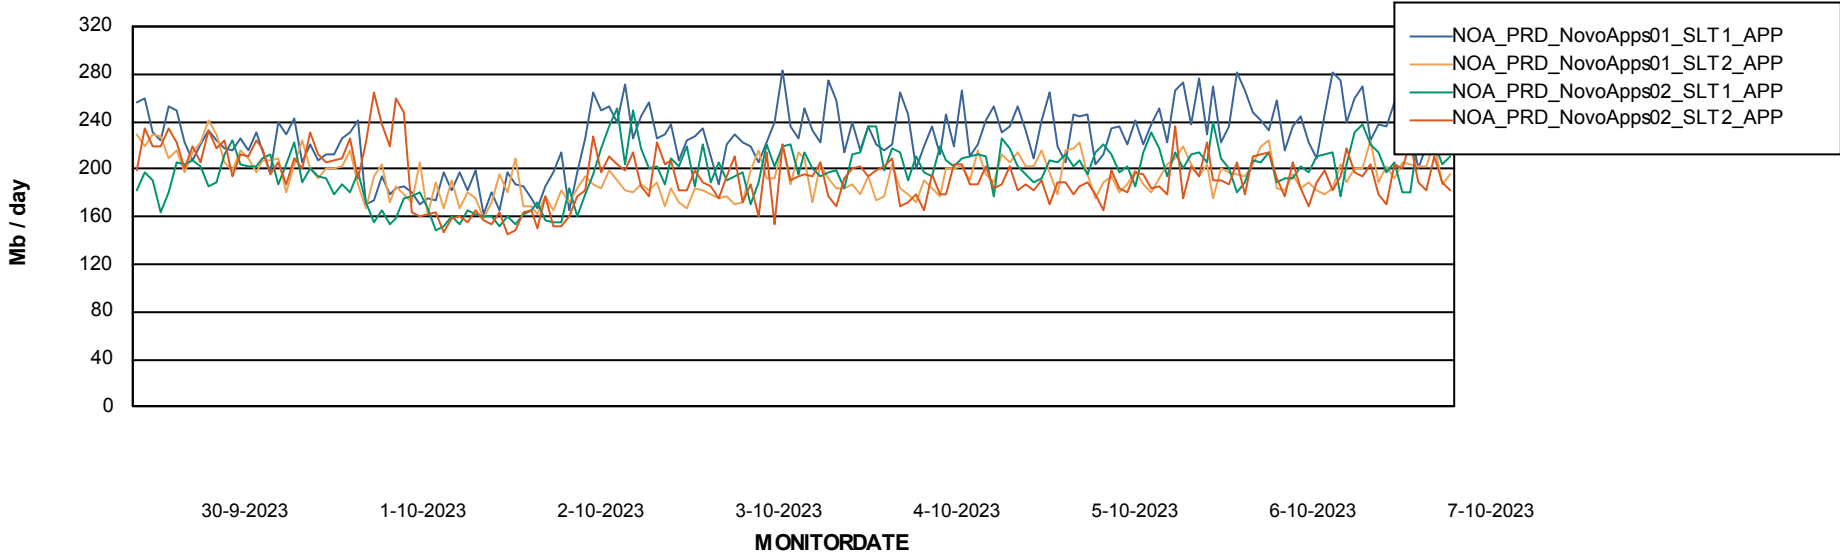

ABSSolute Application Server Services

Avg memory used per ABS Server Service