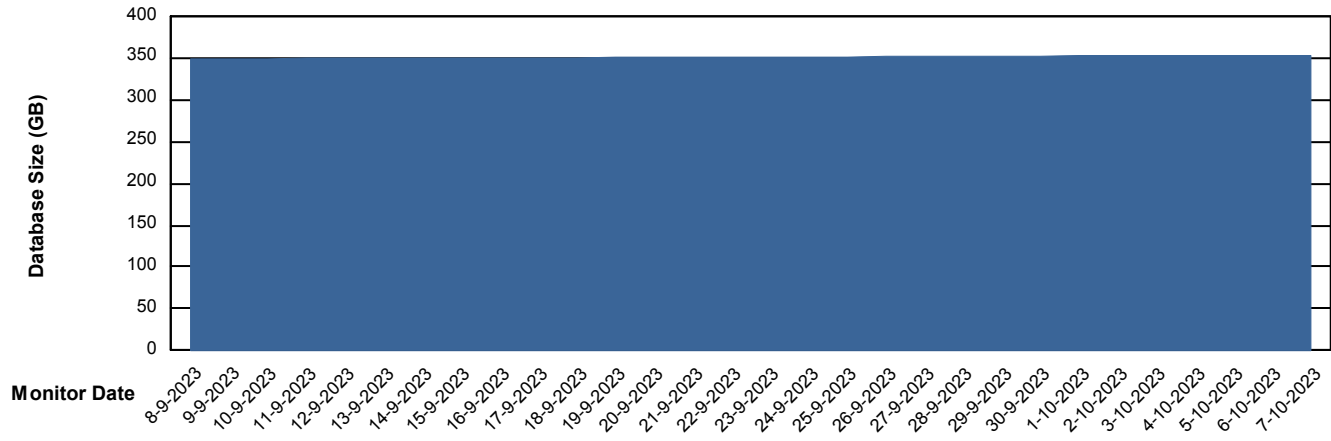

Weekly SLA Customer Report

Customer NOA_Production (24/7)
Database ID 116

Database Performance NOA_STB_NovoABS03_DB

Weekly SLA Customer Report

Customer NOA_Production (24/7)
Database ID 116

DATABASE SIZE NOA_BI_NOVOBI_Production

Database growth over last month

DATABASE SIZE NOA_PRD_NovoABS01_DB

Database growth over last month

Weekly SLA Customer Report

Customer NOA_Production (24/7)
Database ID 116

Database Tablespace NOA_BI_NOVOBI_Production