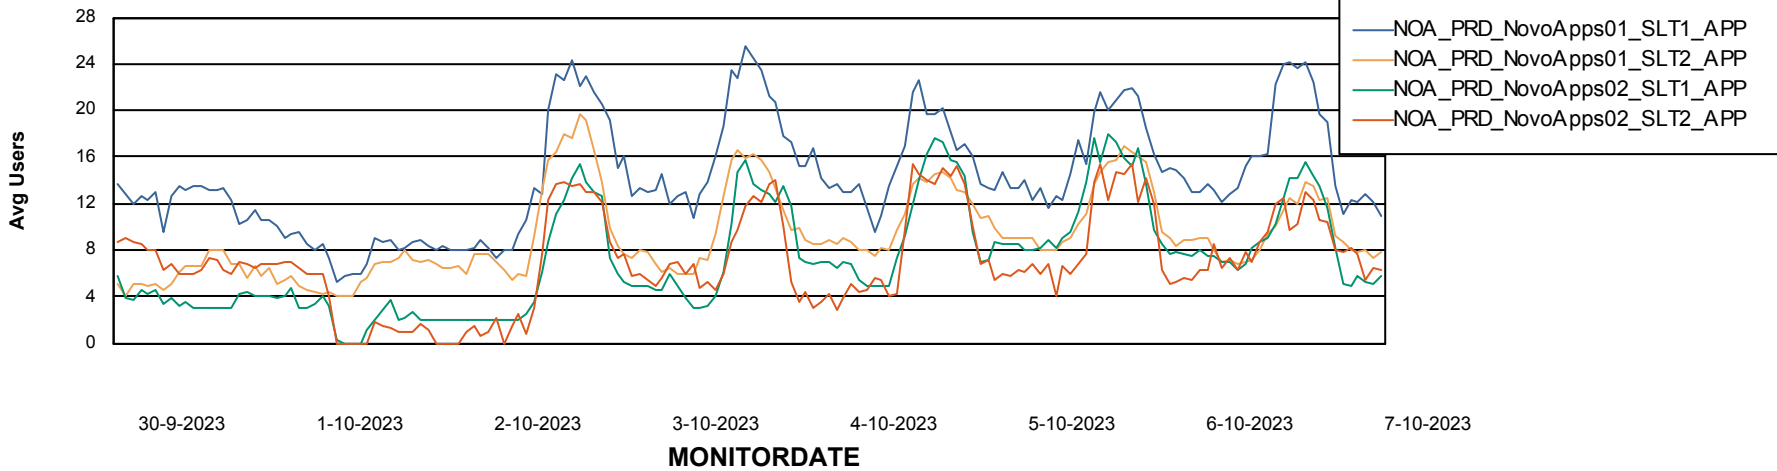

Avg users per day per ABS server