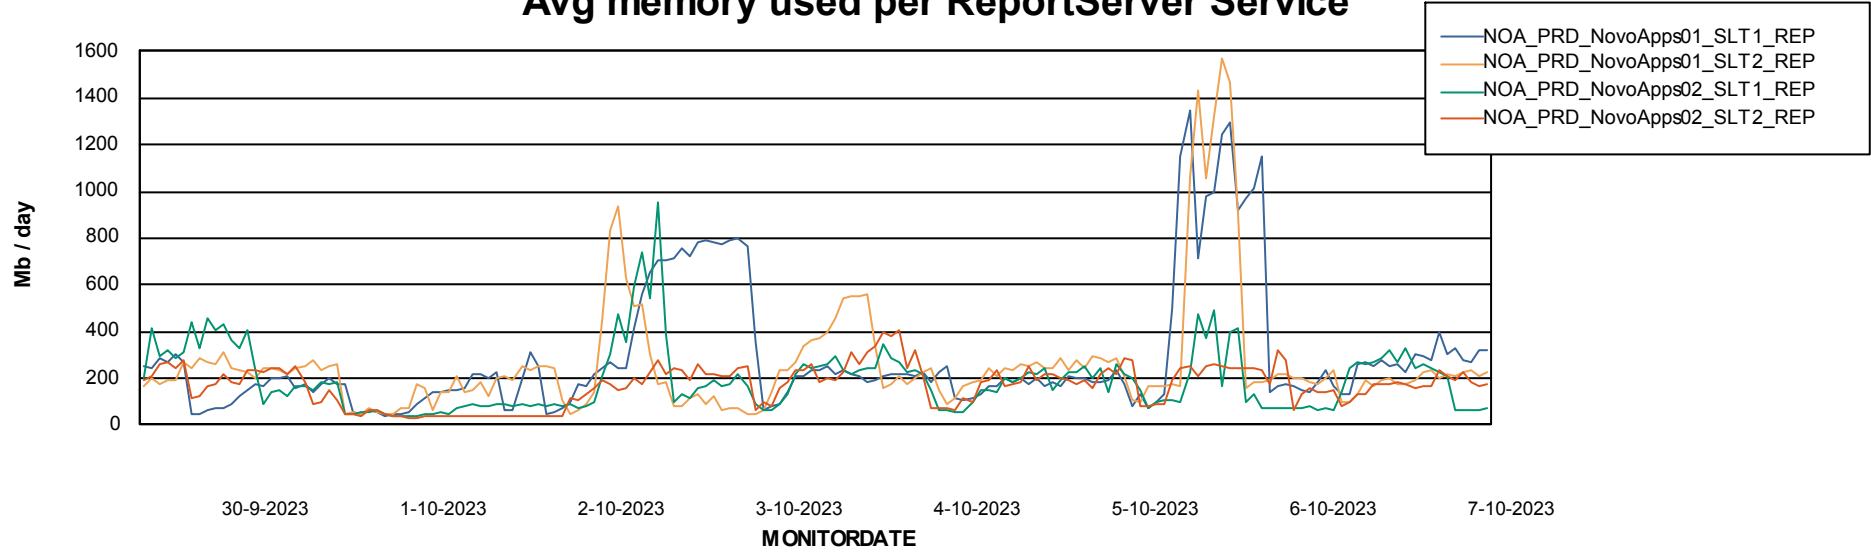

ABSSolute Application ReportServer Services

Avg memory used per ReportServer Service