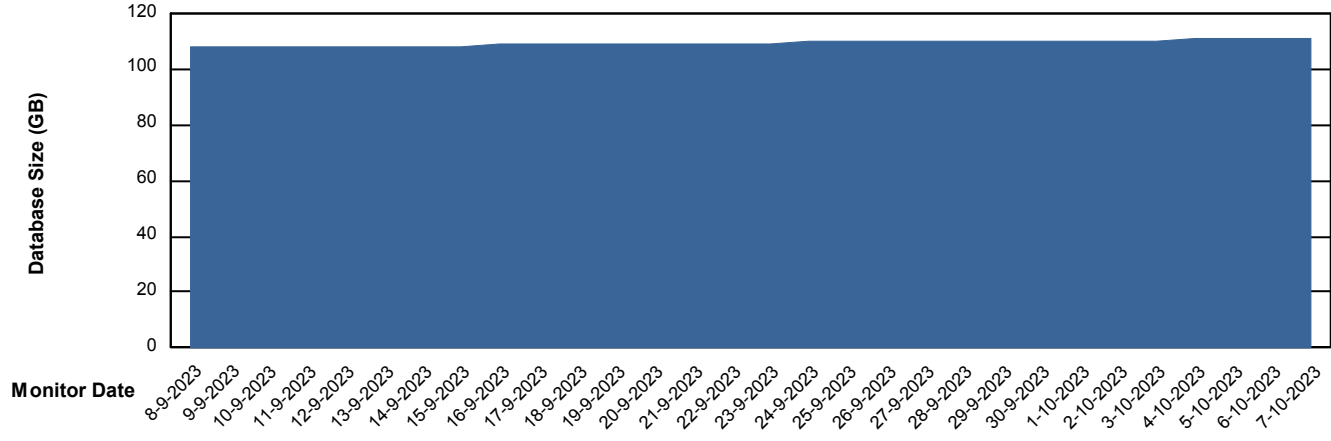

Weekly SLA Customer Report

Customer NOA_Production (24/7)
Database ID 116

Database Performance NOA_STB_NovoABS03_DB

Weekly SLA Customer Report

Customer NOA_Production (24/7)
Database ID 116

DATABASE SIZE NOA_BI_NOVOBI_Production

Database growth over last month

DATABASE SIZE NOA_PRD_NovoABS01_DB

Database growth over last month

Weekly SLA Customer Report

Customer NOA_Production (24/7)
Database ID 116

Database Tablespace NOA_BI_NOVOBI_Production