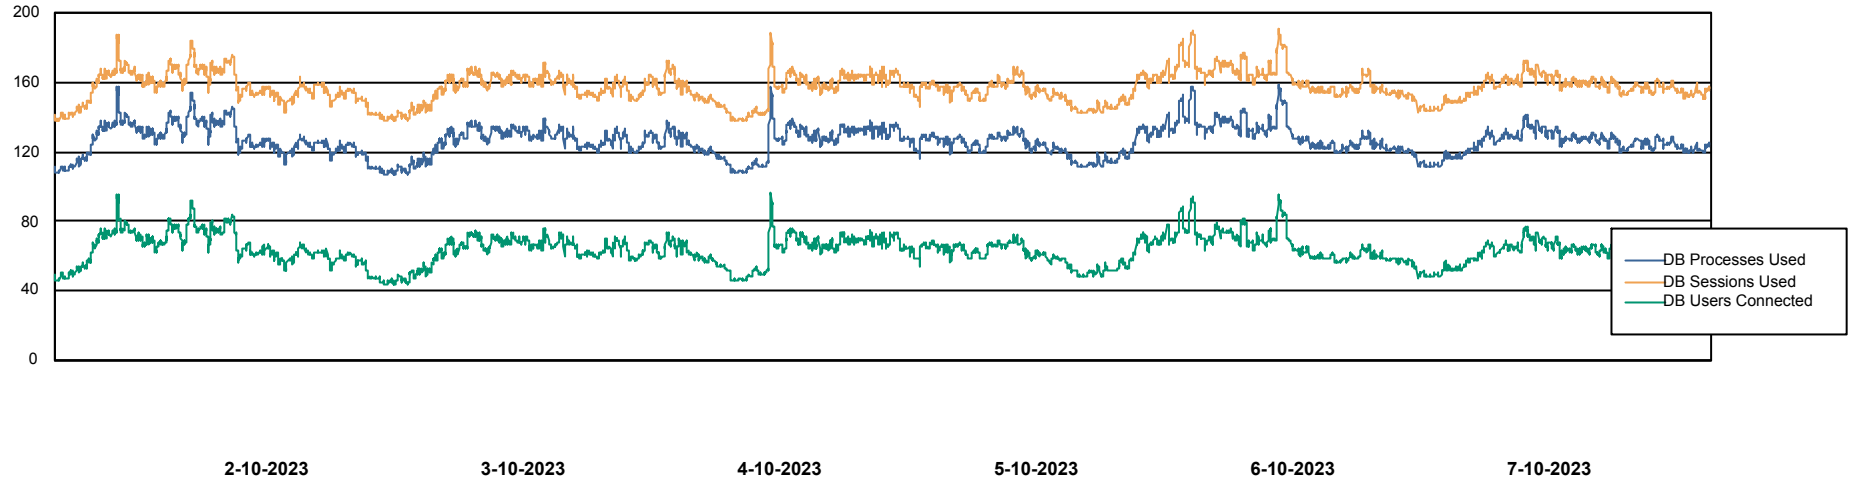

Weekly SLA Customer Report

Customer NOA_Production (24/7)
Database ID 116

Database Performance NOA_BI_NOVOBI_Production

Weekly SLA Customer Report

Customer NOA_Production (24/7)
Database ID 116

Database Performance NOA_PRD_NovoABS01_DB