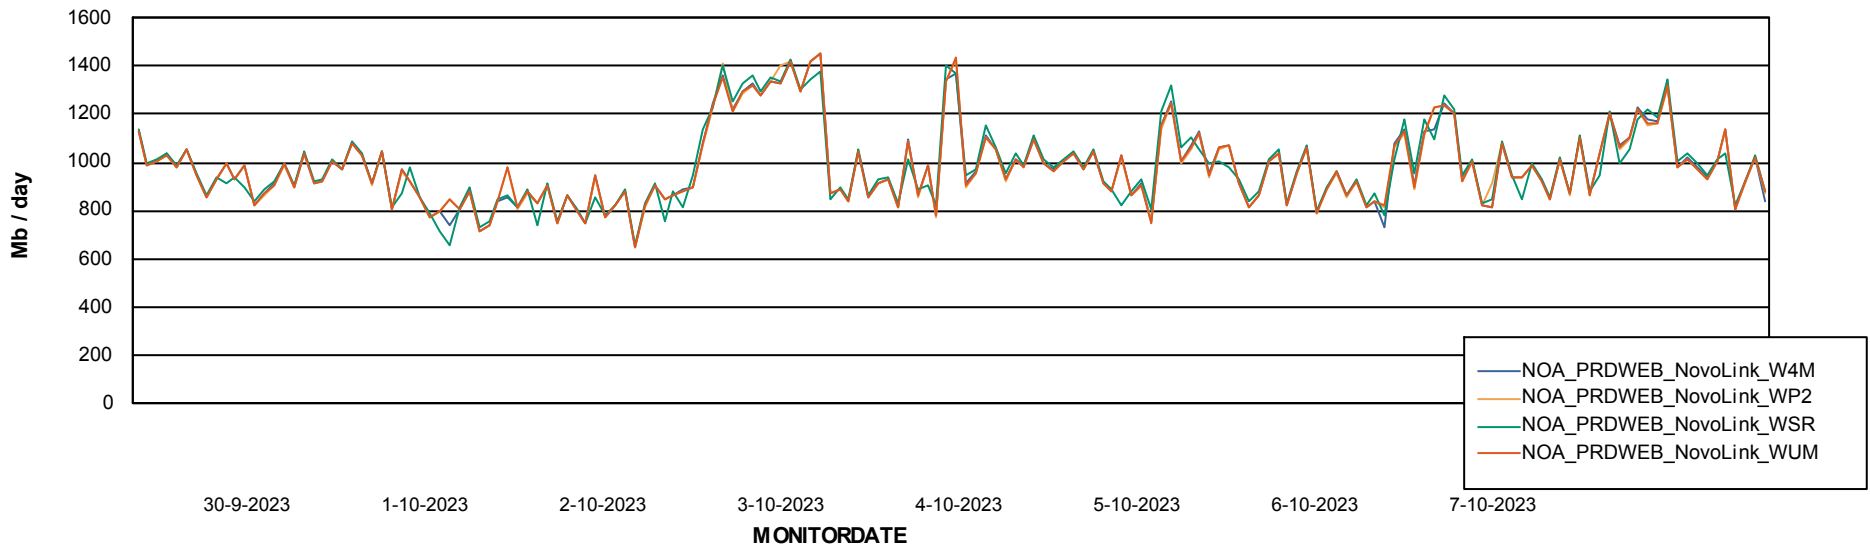

Avg memory used per ReportServer Service

Weekly SLA Customer Report

Customer NOA_Production (24/7)
Database ID 116

ABSolute Web Component Services

Avg memory used per ABS Web component

Weekly SLA Customer Report