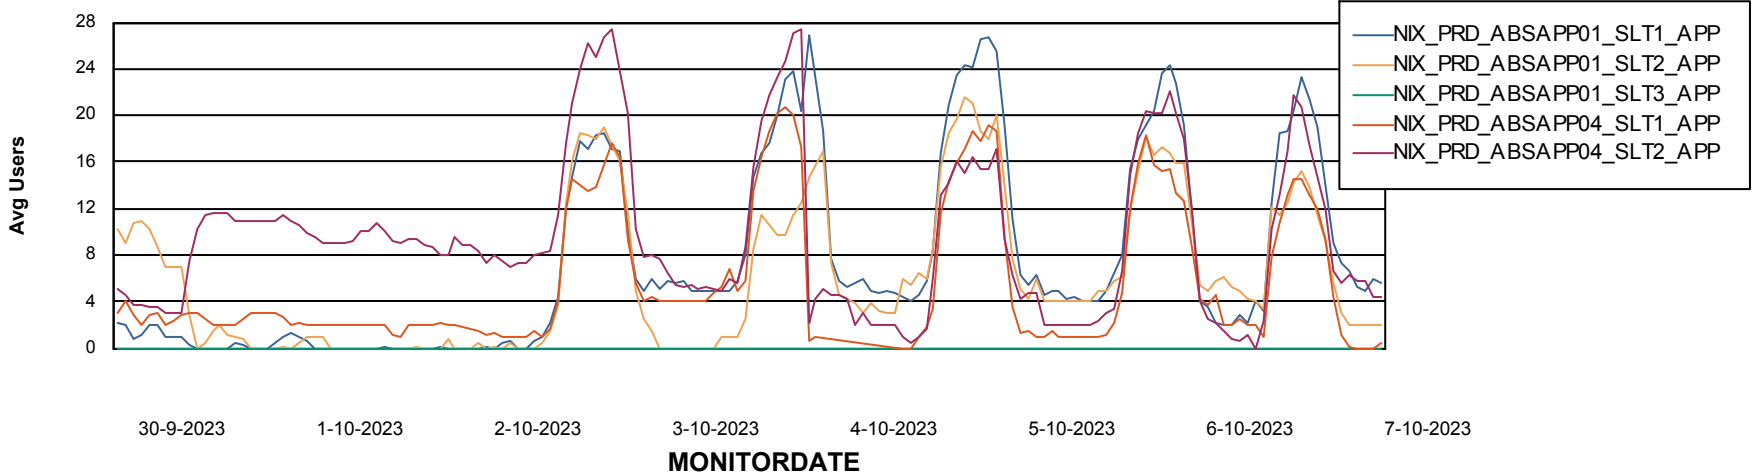

Avg users per day per ABS server