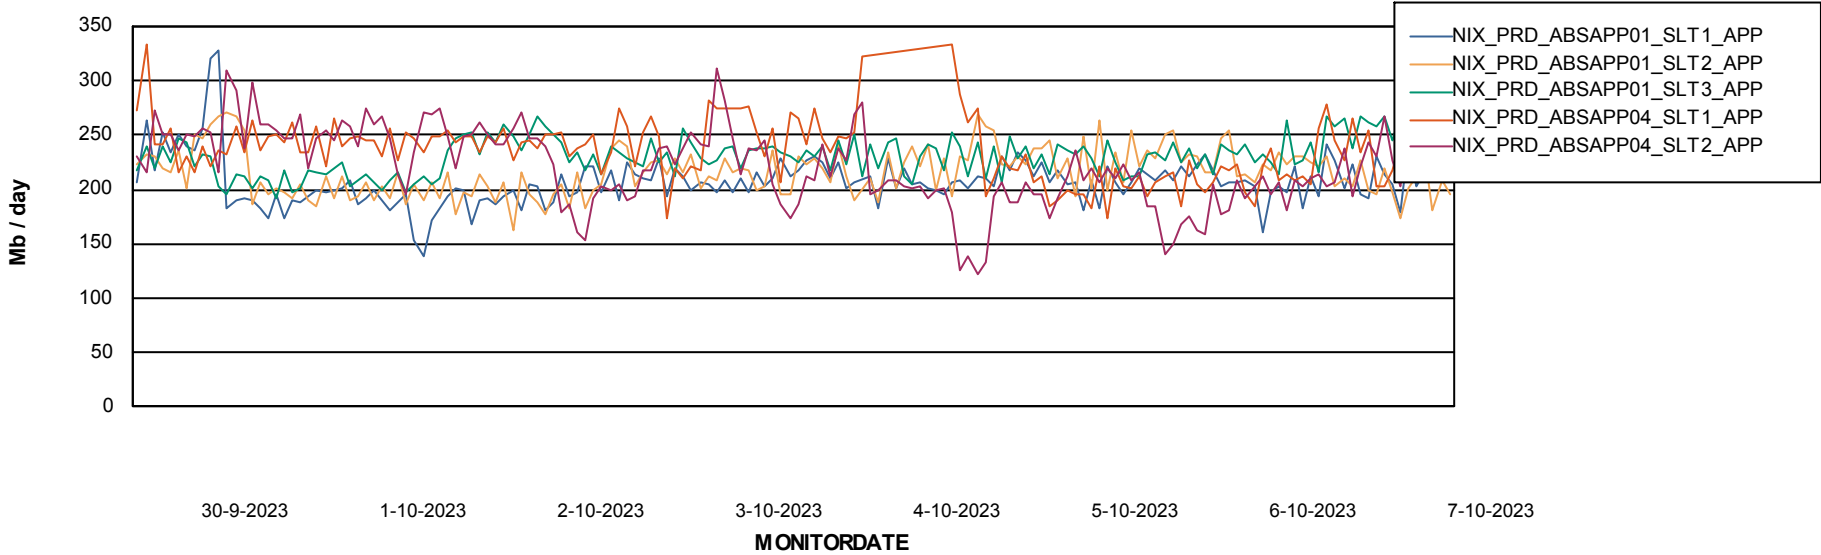

ABSSolute Application Server Services

Avg memory used per ABS Server Service