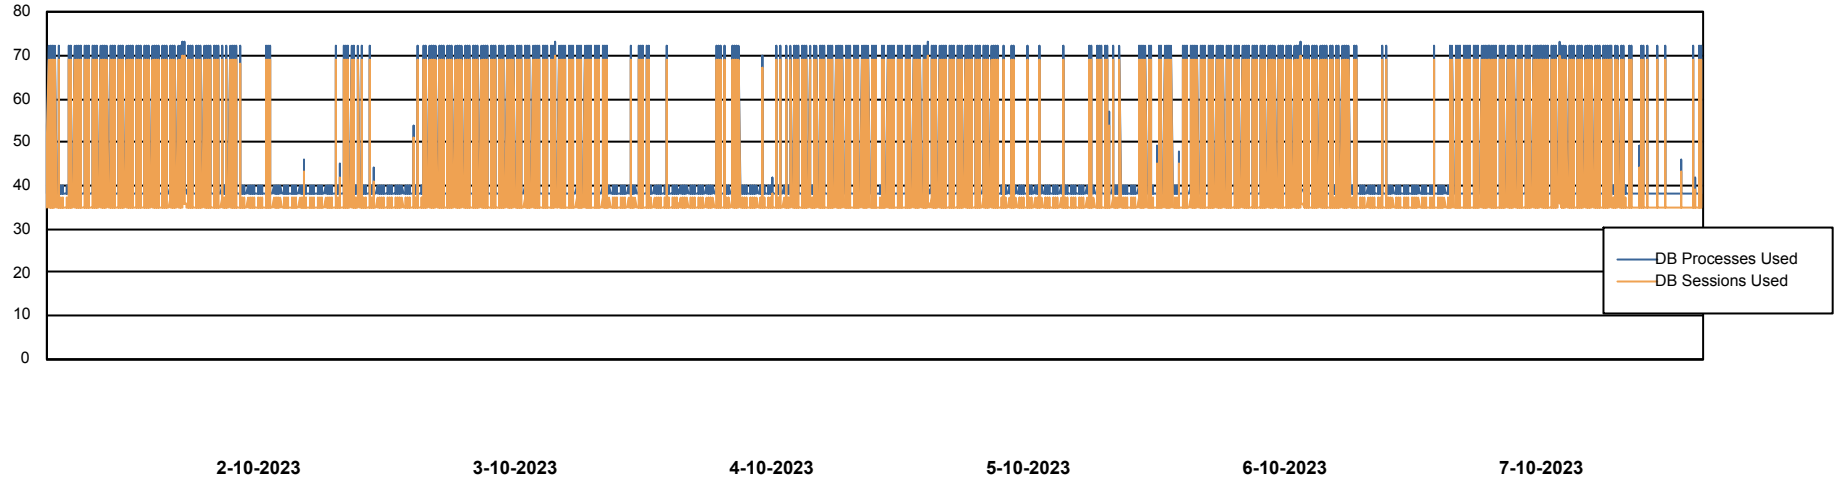

Database Performance NIXDB_Standby