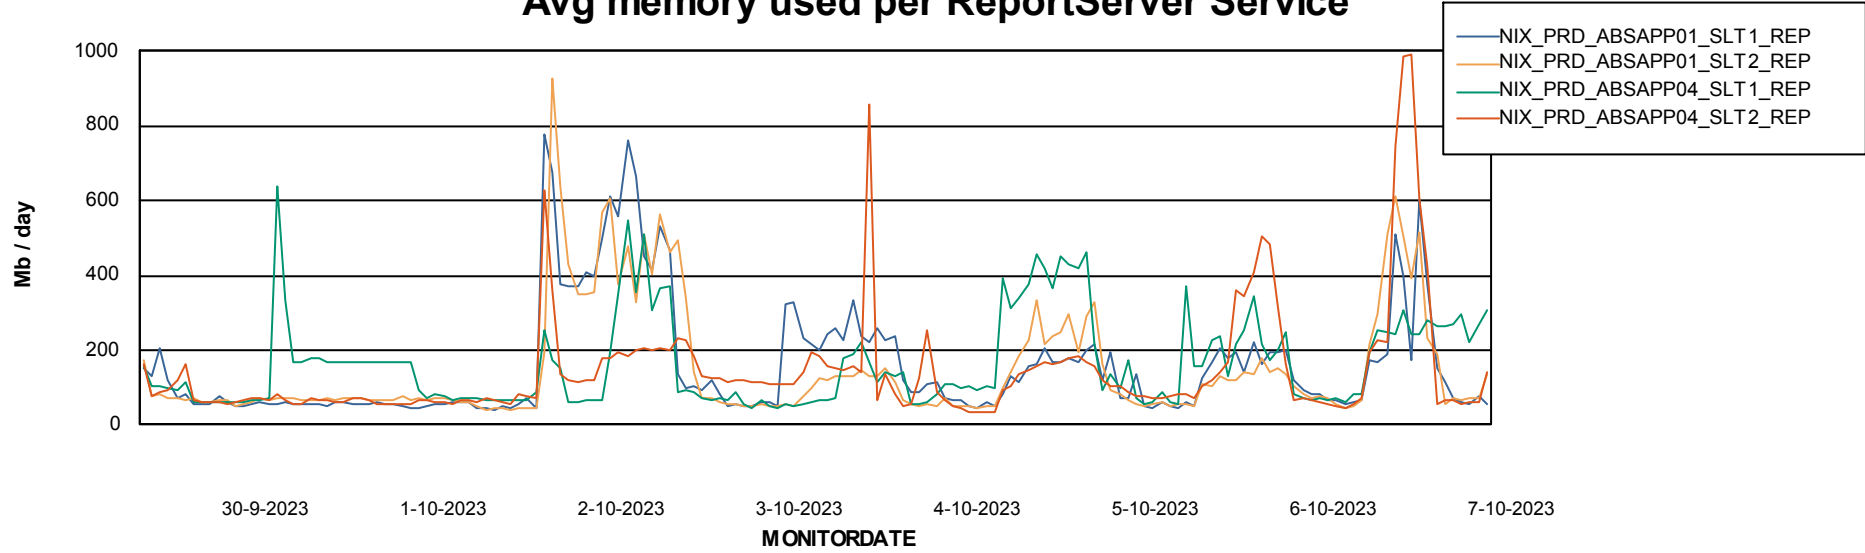

Avg memory used per ABS Server Service

Avg users per day per ABS server

Weekly SLA Customer Report

Customer NIX_Production
Database ID 51

ABSSolute Application ReportServer Services

Avg memory used per ReportServer Service