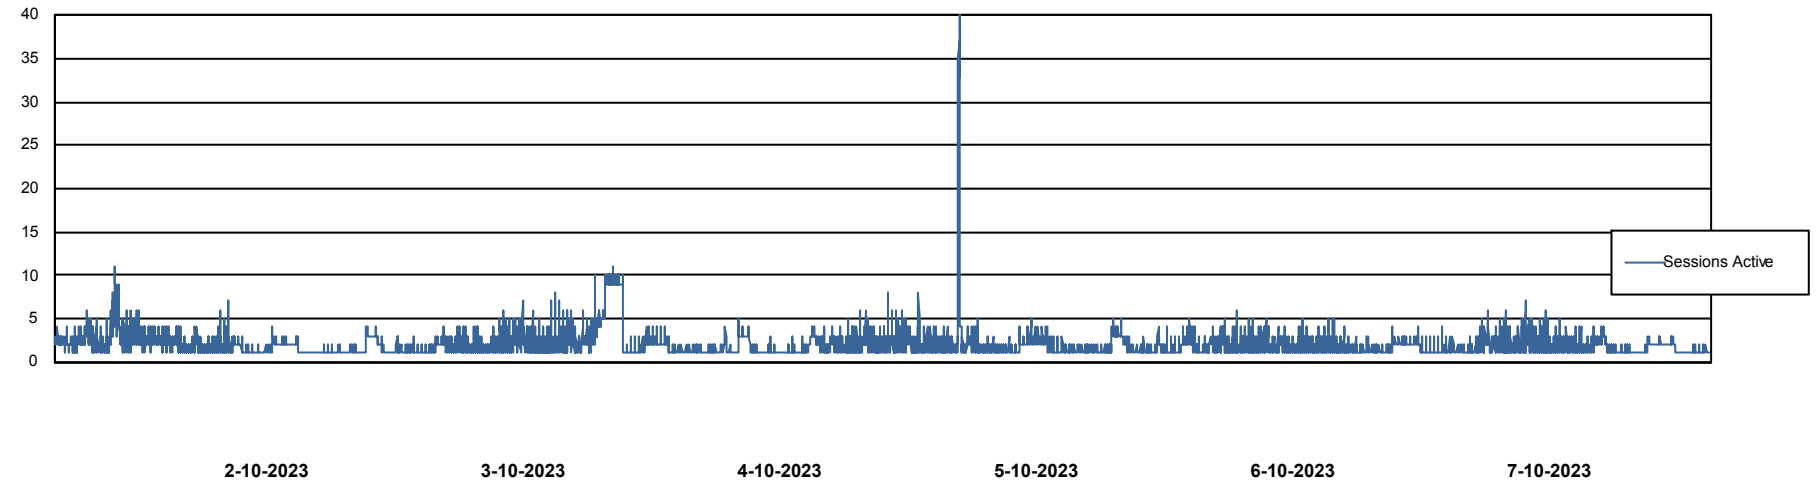

Weekly SLA Customer Report

Customer NIX_Production
Database ID 51

Database Performance NIXDB_BI

Weekly SLA Customer Report

Customer NIX_Production
Database ID 51

Database Performance NIXDB_Production

Weekly SLA Customer Report