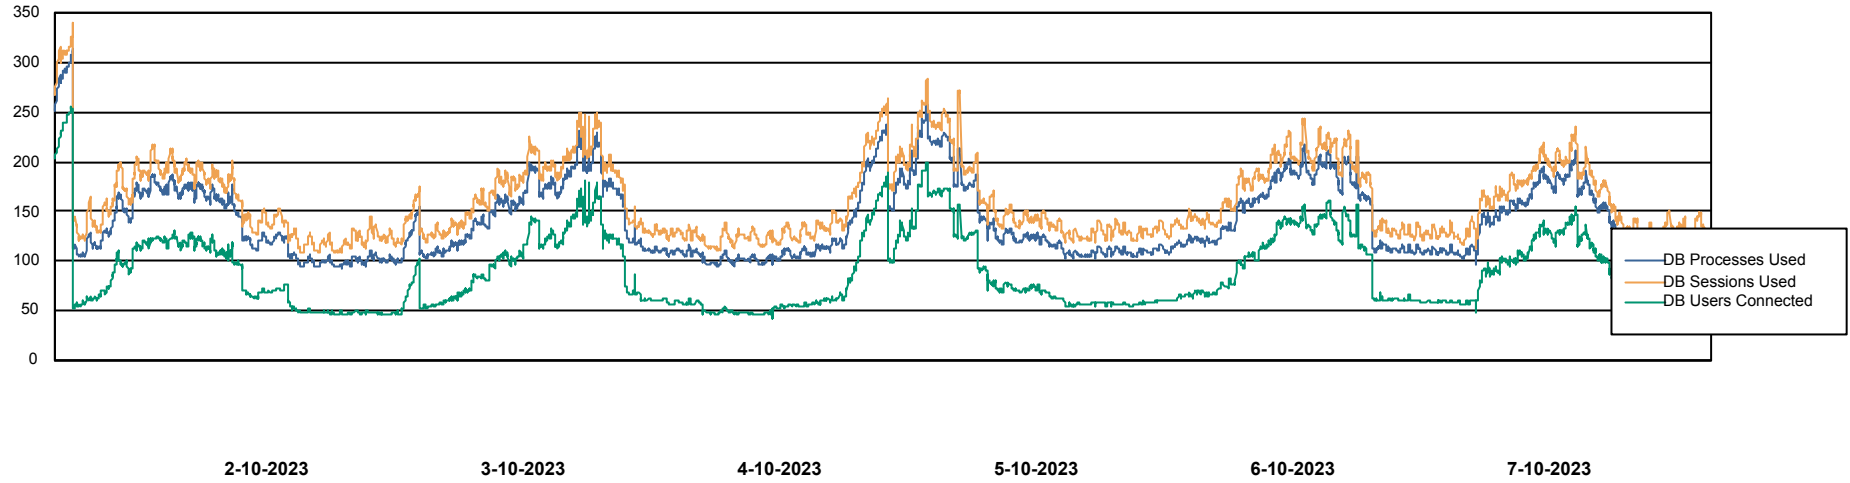

Weekly SLA Customer Report

Customer NIX_Production
Database ID 51

Database Performance NIXDB_BI

Weekly SLA Customer Report

Customer NIX_Production
Database ID 51

Database Performance NIXDB_Production

Weekly SLA Customer Report

Customer NIX_Production
Database ID 51

Database Performance NIXDB_Standby

Weekly SLA Customer Report

Customer NIX_Production
Database ID 51

DATABASE SIZE NIXDB_BI

Database growth over last month

DATABASE SIZE NIXDB_Production