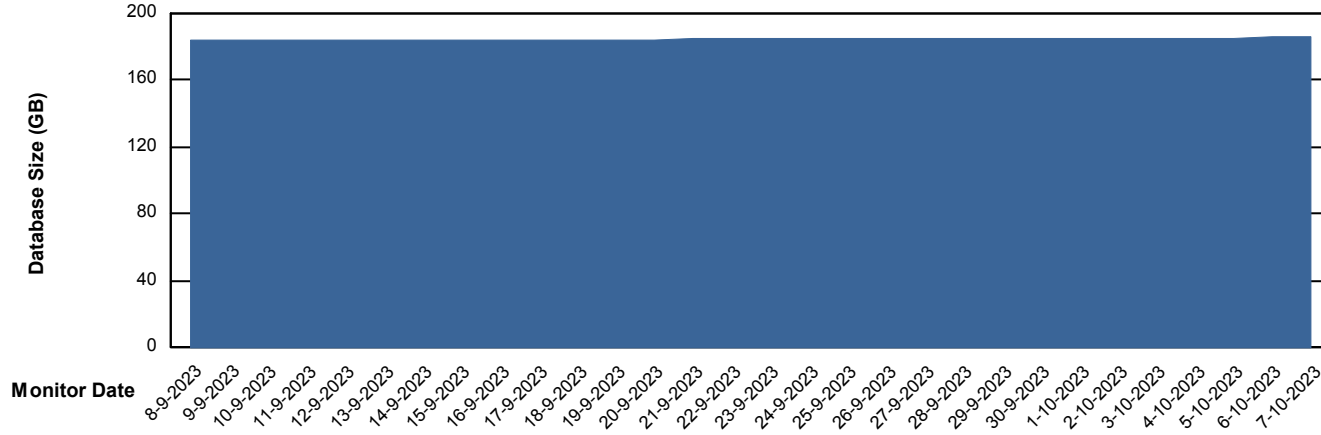

Customer NIX_Production
Database ID 51

Database Performance NIXDB_Standby

Weekly SLA Customer Report

Customer NIX_Production
Database ID 51

DATABASE SIZE NIXDB_BI

Database growth over last month

DATABASE SIZE NIXDB_Production

Database growth over last month

Weekly SLA Customer Report

Customer NIX_Production
Database ID 51

Database Tablespace NIXDB_BI

Date	Tablespace Name	Filesize (Gb)	Usedsize (Gb)	Percentage free
7-10-2023	ABSDATA	100	84	16
	INDX	120	100	16
6-10-2023	ABSDATA	100	84	16
	INDX	120	100	16
5-10-2023	ABSDATA	100	84	16
	INDX	120	100	16
4-10-2023	ABSDATA	100	84	16
	INDX	120	100	16
3-10-2023	ABSDATA	100	84	16
	INDX	120	100	16
2-10-2023	ABSDATA	100	84	16
	INDX	120	100	17
1-10-2023	ABSDATA	100	84	16
	INDX	120	100	17