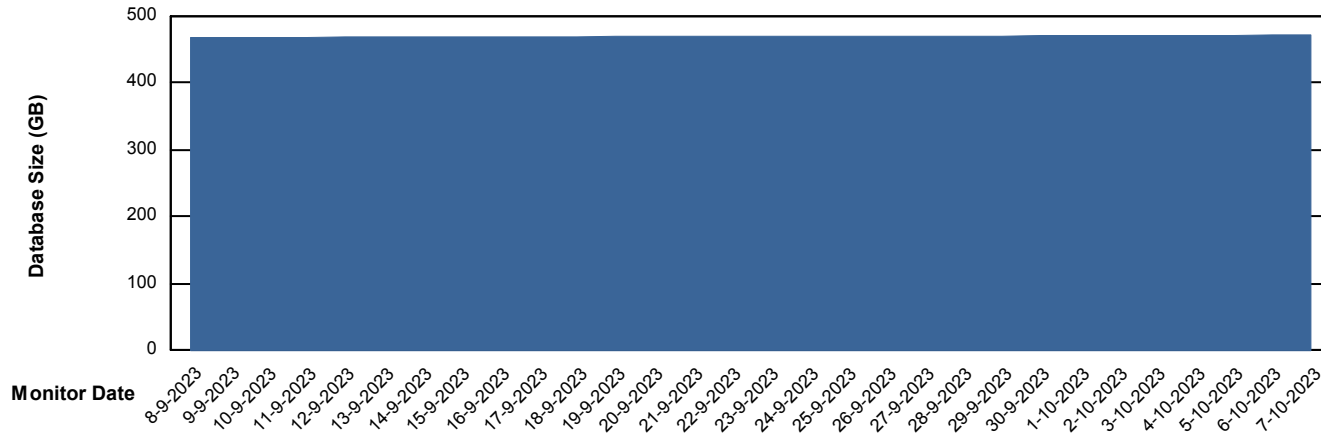

Customer NIX_Production
Database ID 51

Database Performance NIXDB_Standby

Weekly SLA Customer Report

Customer NIX_Production
Database ID 51

DATABASE SIZE NIXDB_BI

Database growth over last month

DATABASE SIZE NIXDB_Production

Database growth over last month

Weekly SLA Customer Report

Customer NIX_Production
Database ID 51

Database Tablespace NIXDB_BI

Date	Tablespace Name	Filesize (Gb)	Usedsize (Gb)	Percentage free
7-10-2023	ABSDATA	100	84	16
	INDX	120	100	16
6-10-2023	ABSDATA	100	84	16
	INDX	120	100	16
5-10-2023	ABSDATA	100	84	16
	INDX	120	100	16
4-10-2023	ABSDATA	100	84	16
	INDX	120	100	16
3-10-2023	ABSDATA	100	84	16
	INDX	120	100	16
2-10-2023	ABSDATA	100	84	16
	INDX	120	100	17
1-10-2023	ABSDATA	100	84	16
	INDX	120	100	17