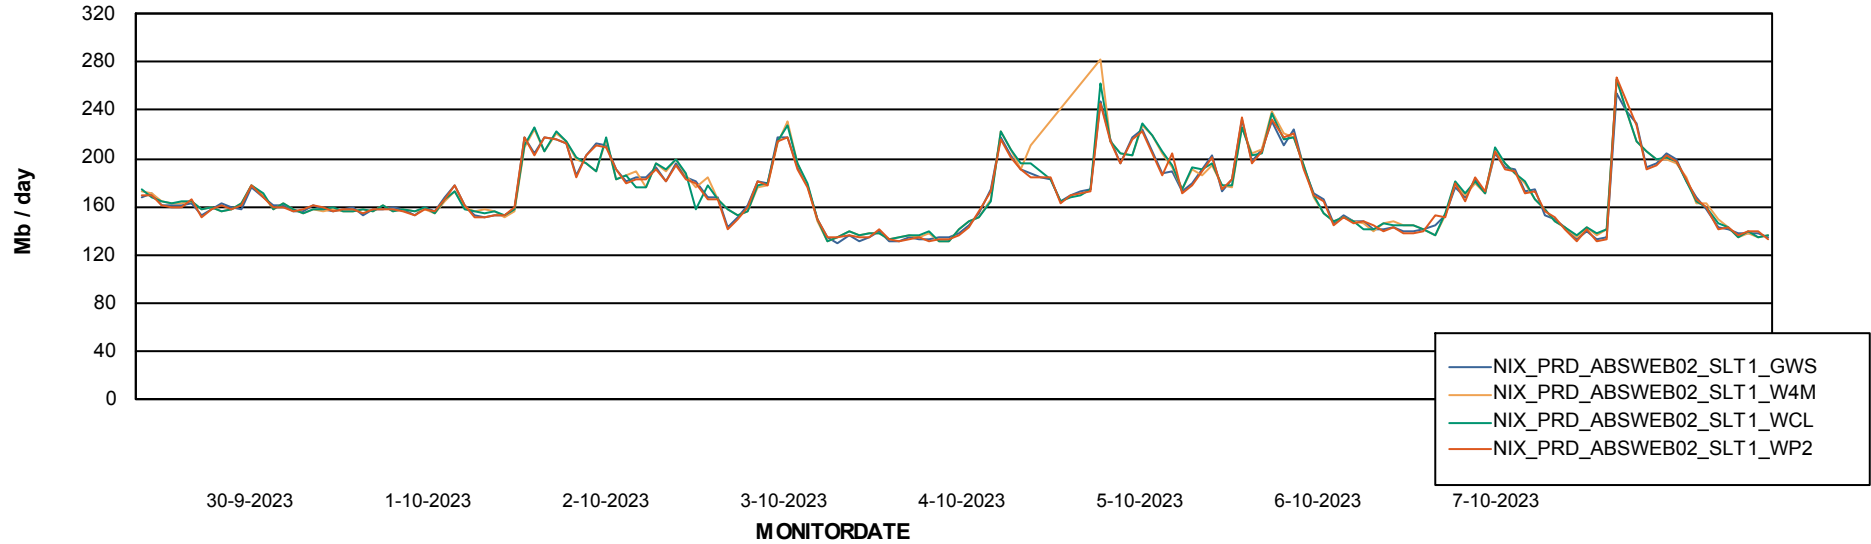

ABSSolute Web Component Services

Avg memory used per ABS Web component