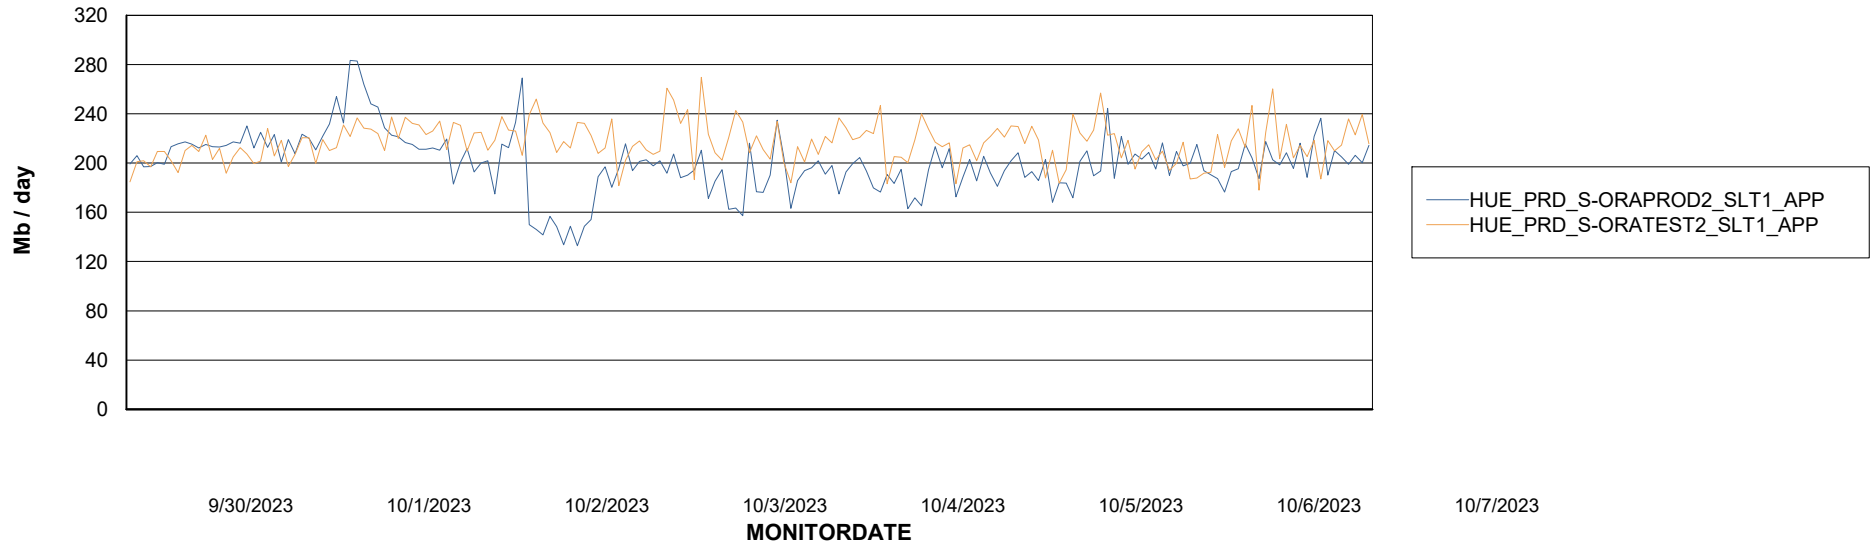

ABSSolute Application Server Services

Avg memory used per ABS Server Service