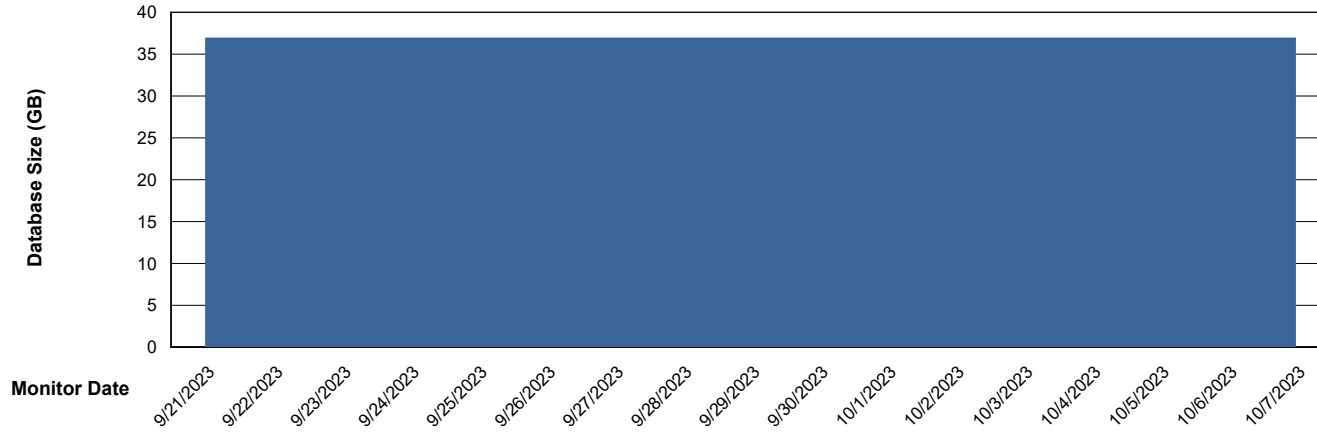

DATABASE SIZE HUE_PRD_S-ORABI2_ABS1

Database growth over last month