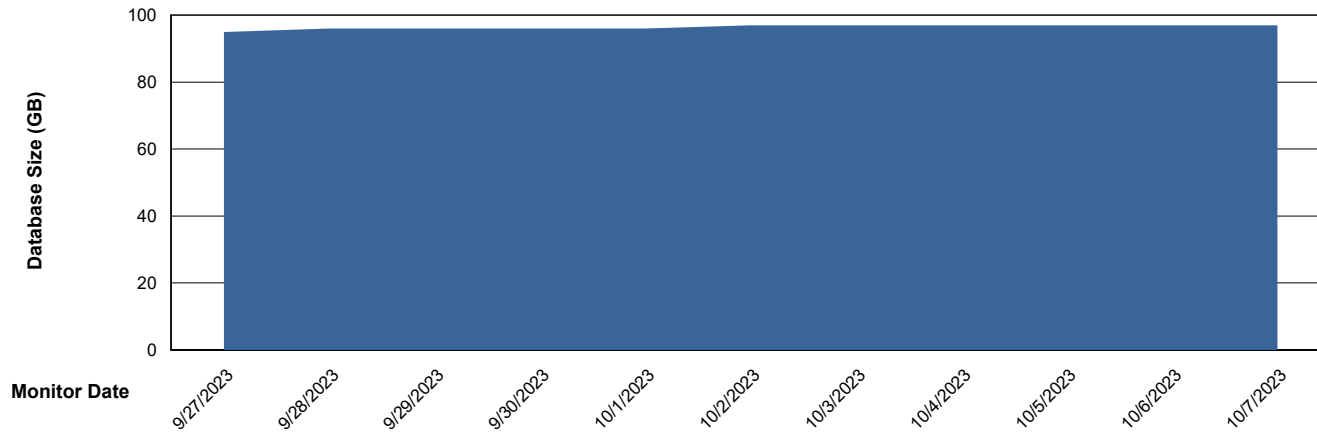

DATABASE SIZE HUE_PRD_S-ORAPROD2_ABS1

Database growth over last month