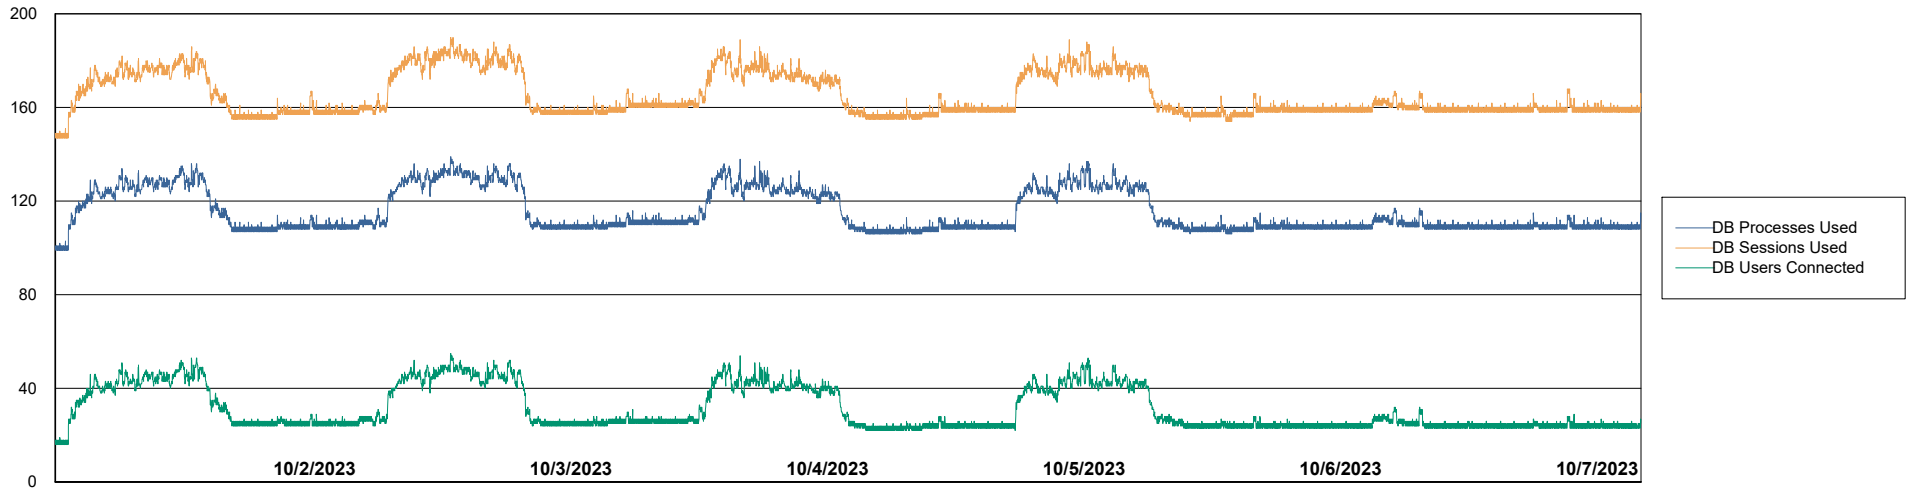

Weekly SLA Customer Report

Customer HUE_Production
Database ID 154

Database Performance HUE_PRD_S-ORABI2_ABS1

Weekly SLA Customer Report

Customer HUE_Production
Database ID 154

Database Performance HUE_PRD_S-ORAPROD2_ABS1