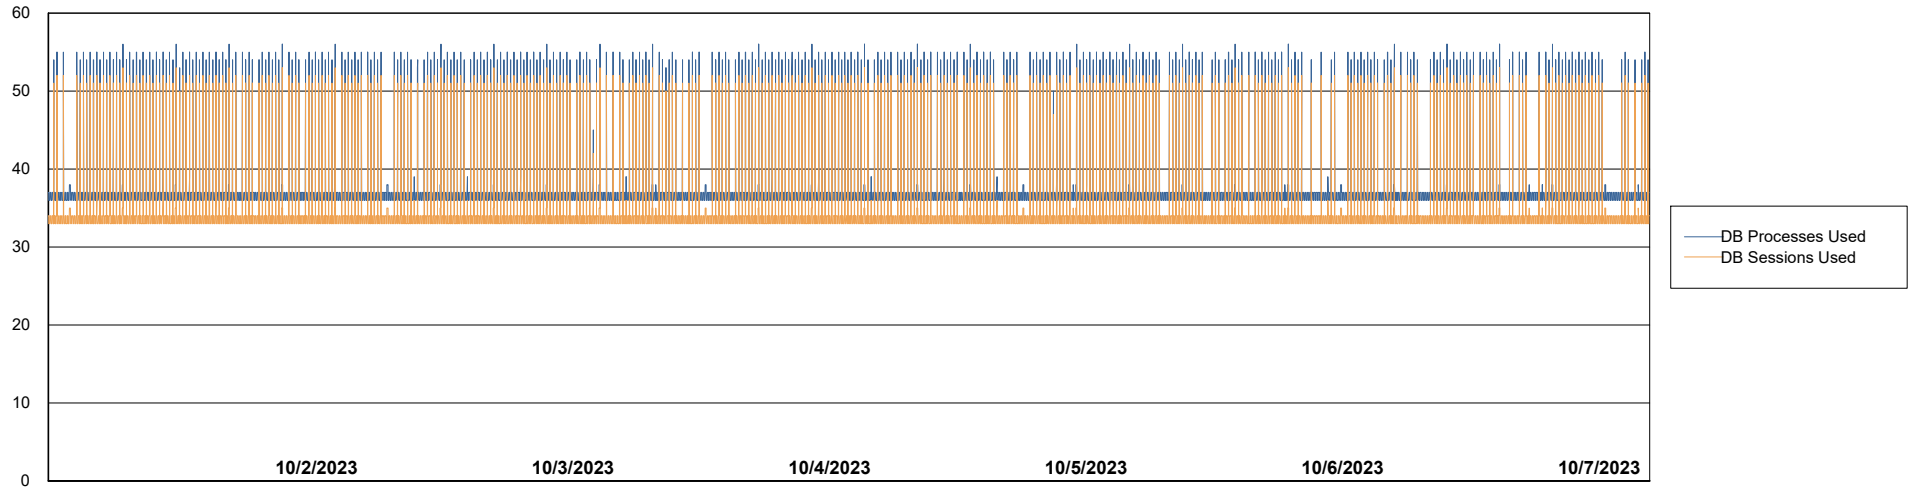

Database Performance HUE_PRD_S-ORATEST2_HSBABS1

DB Processes Max 1,000