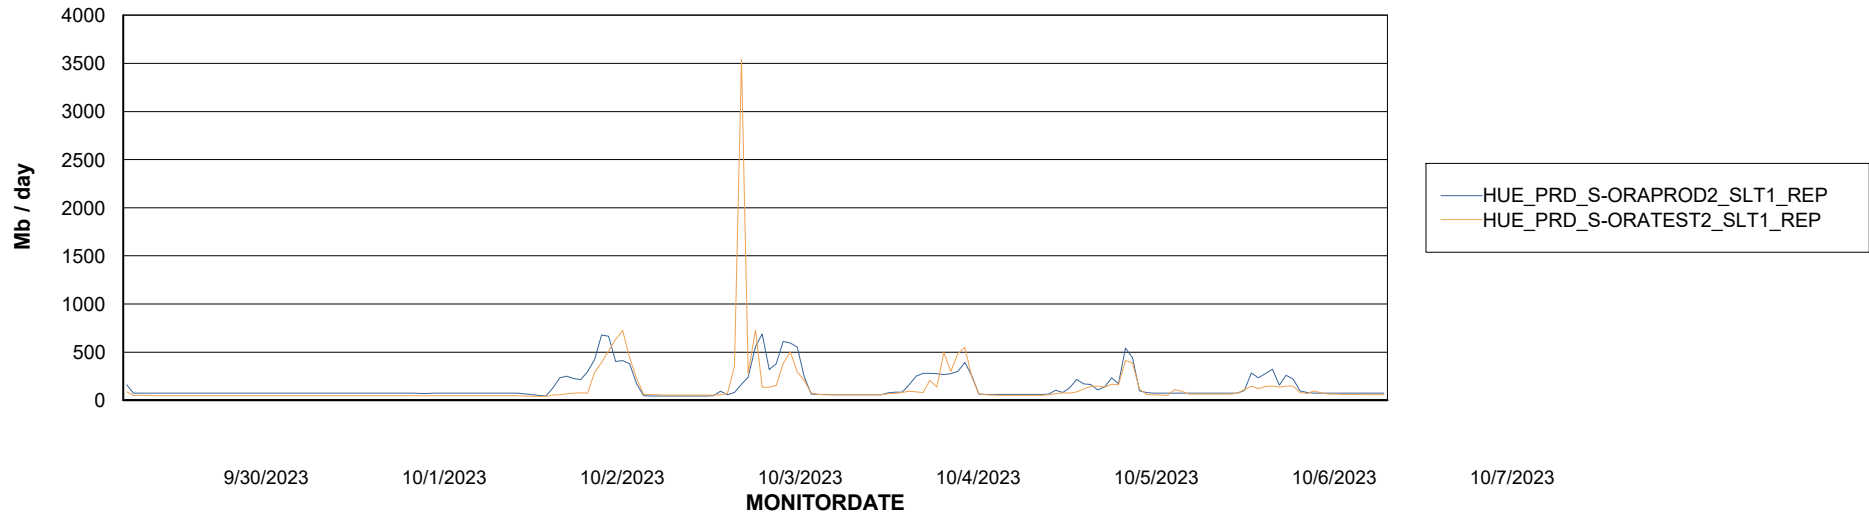

Avg memory used per ABS Server Service

Avg users per day per ABS server

Weekly SLA Customer Report

Customer HUE_Production
Database ID 154

ABSSolute Application ReportServer Services

Avg memory used per ReportServer Service