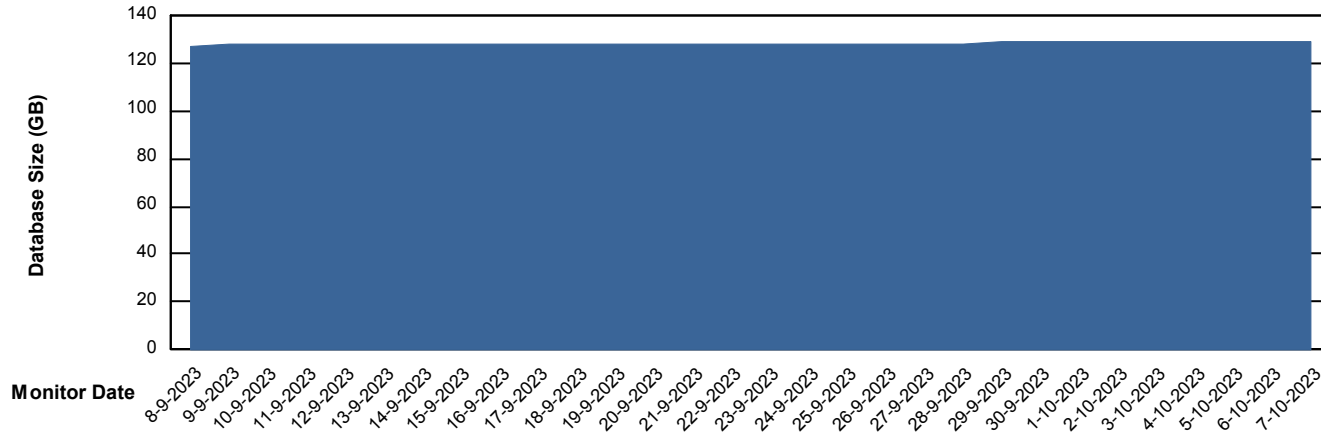

Weekly SLA Customer Report

Customer EUT_Production
Database ID 114

Database Performance EUT_EUP_PRD_URVINA22T_DB

Weekly SLA Customer Report

Customer EUT_Production
Database ID 114

Database Performance EUT_URM_PRD_URVINA26_DB

Weekly SLA Customer Report

Customer EUT_Production
Database ID 114

DATABASE SIZE EUT_EUP_PRD_URVINA22T_DB

Database growth over last month

DATABASE SIZE EUT_URM_PRD_URVINA26_DB

Database growth over last month