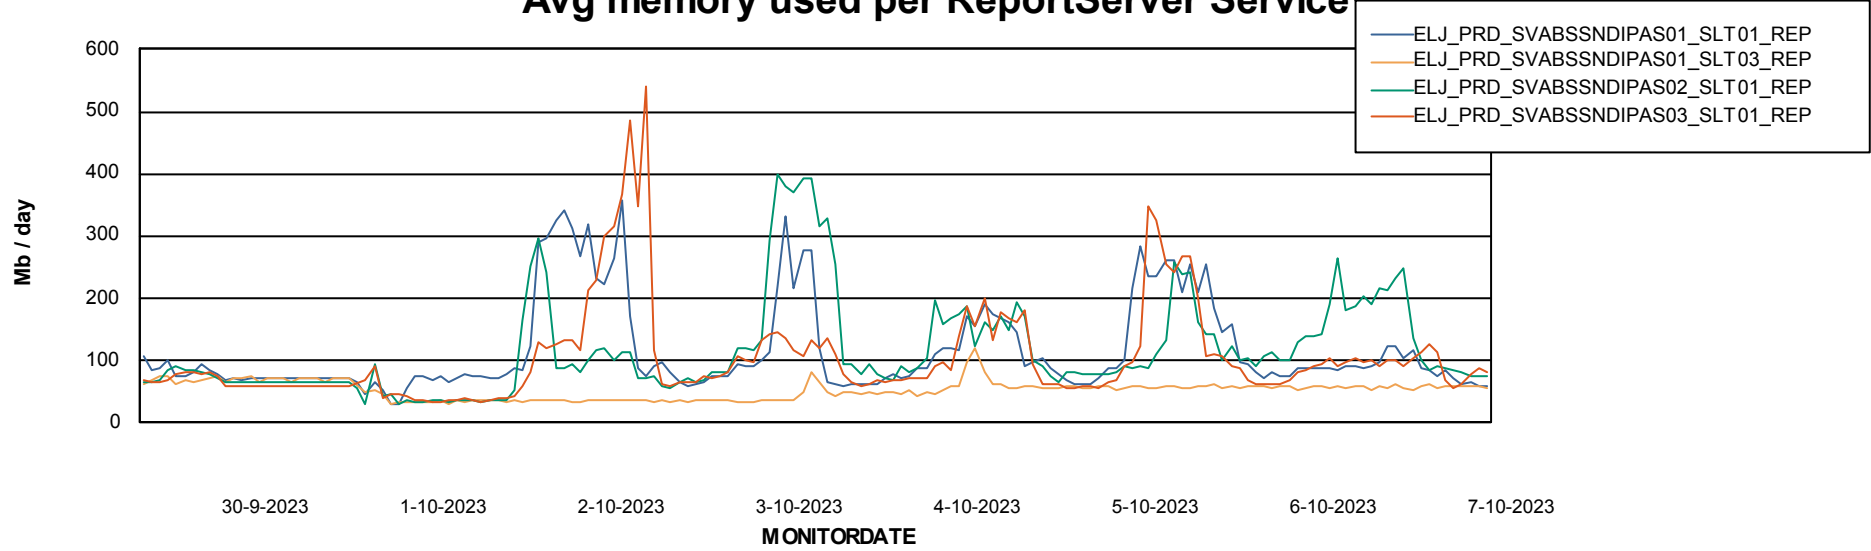

ABSSolute Application ReportServer Services

Avg memory used per ReportServer Service