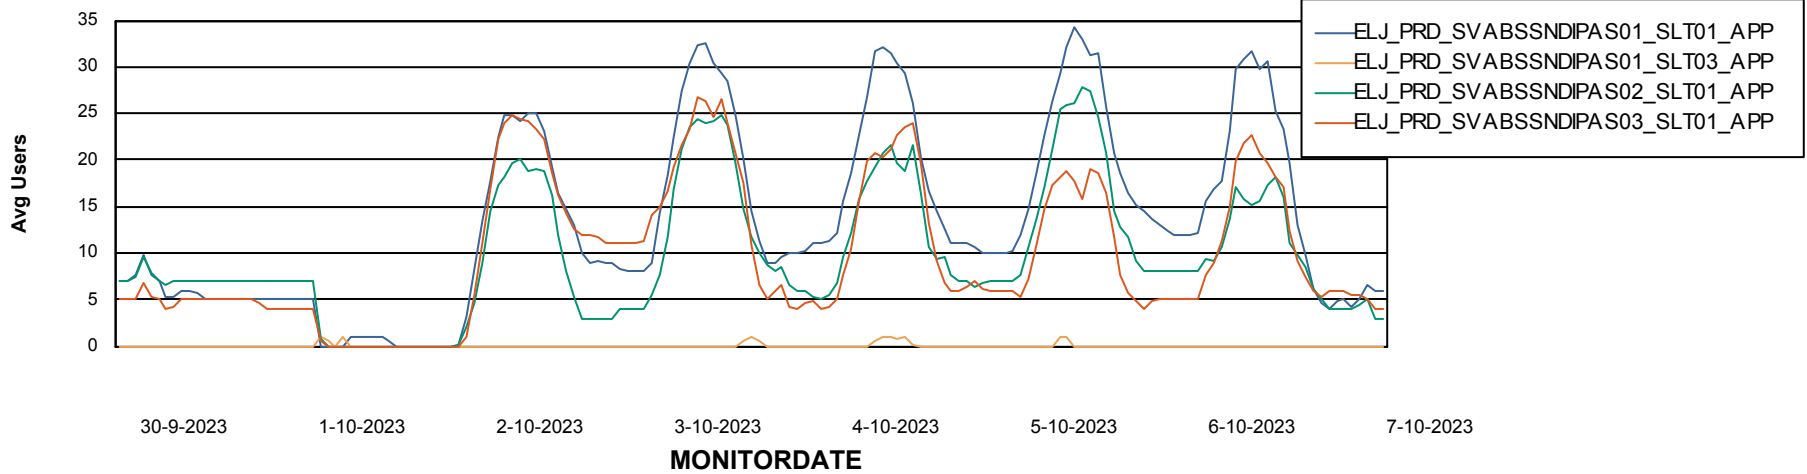

Weekly SLA Customer Report

Customer ELJ Production
Database ID 72

ABSSolute Application Server Services

Avg memory used per ABS Server Service

Avg users per day per ABS server

Weekly SLA Customer Report

Customer ELJ Production
Database ID 72