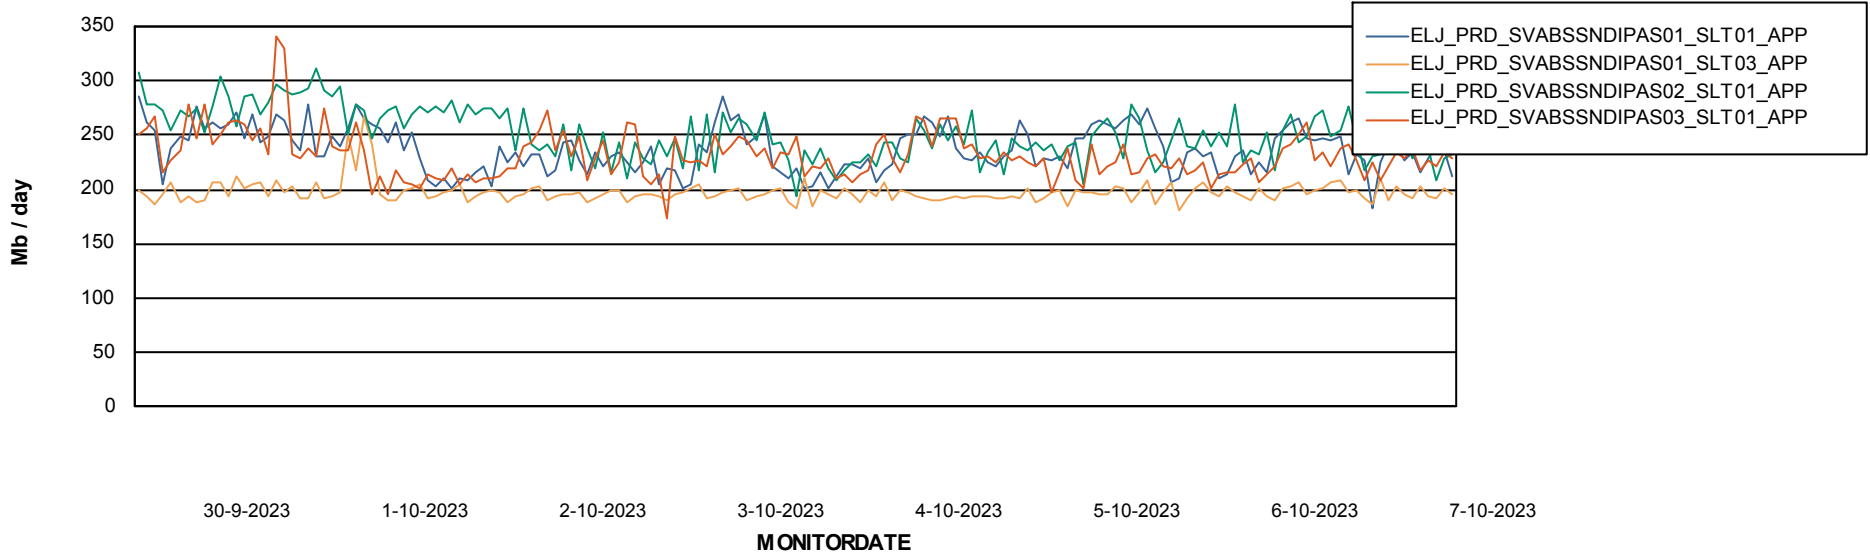

ABSSolute Application Server Services

Avg memory used per ABS Server Service