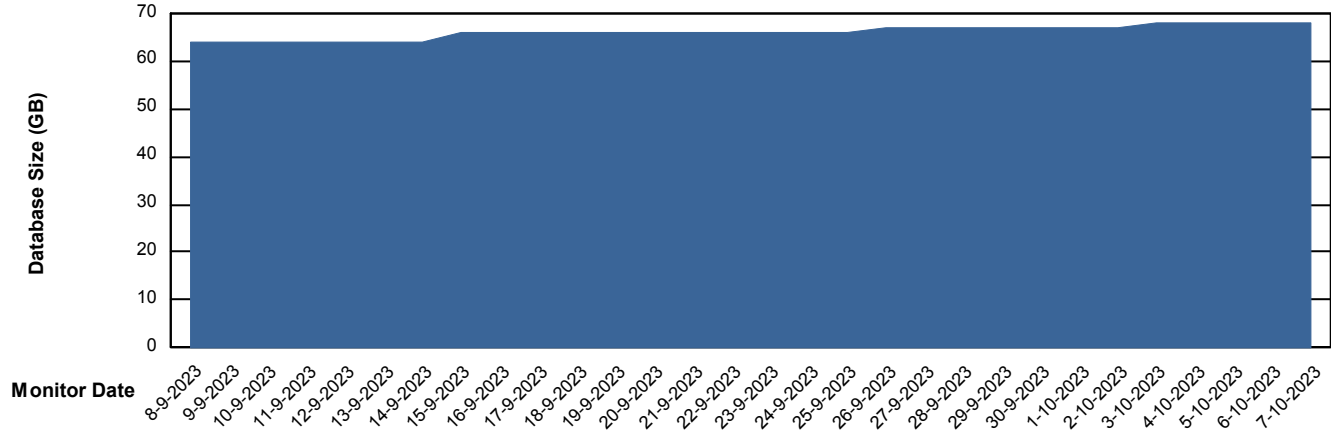

Weekly SLA Customer Report

Customer ELJ Production
Database ID 72

Database Performance ELJDB_BI_FRASEQXPRDDB03

Weekly SLA Customer Report

Customer ELJ Production
Database ID 72

DATABASE SIZE ELJ_FRASEQXPRDDB01_PROD_DB

Database growth over last month

DATABASE SIZE ELJDB_BI_FRASEQXPRDDB03

Database growth over last month

Weekly SLA Customer Report

Customer ELJ Production
Database ID 72

Database Tablespace ELJ_FRASEQXPRDDB01_PROD_DB