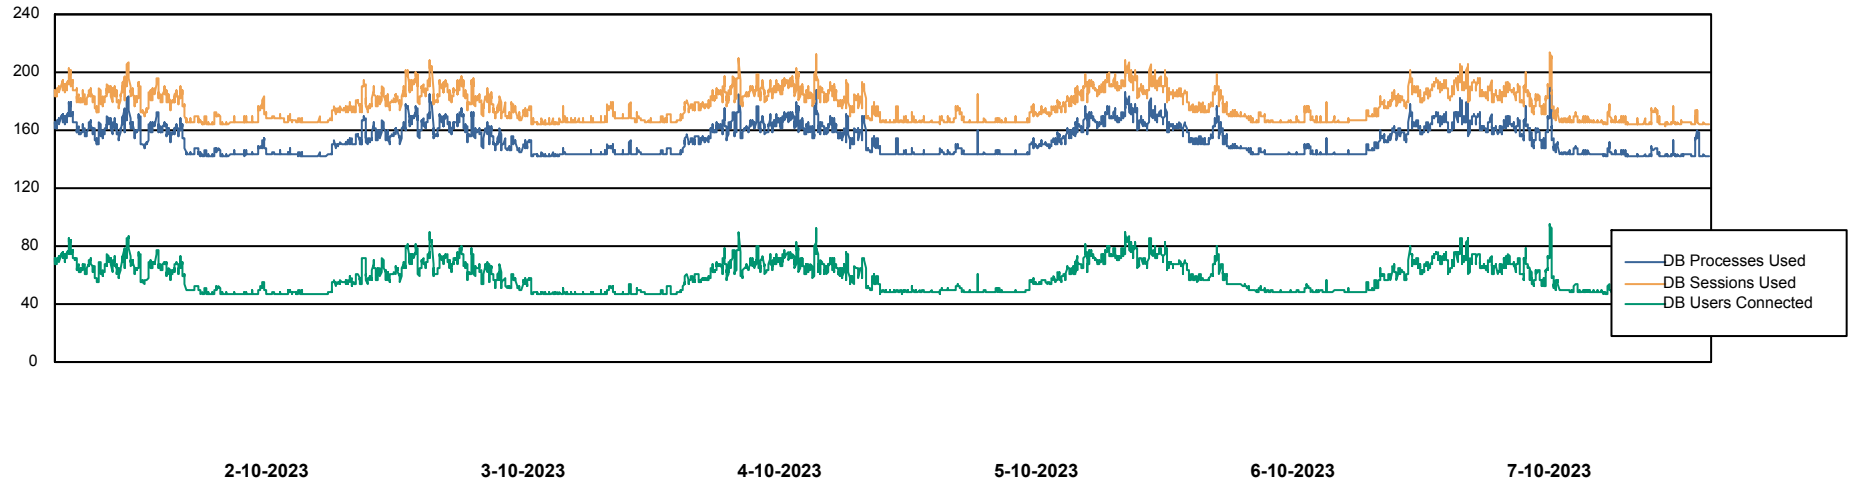

Database Performance ELJ_FRASEQXPRDDB01_PROD_DB