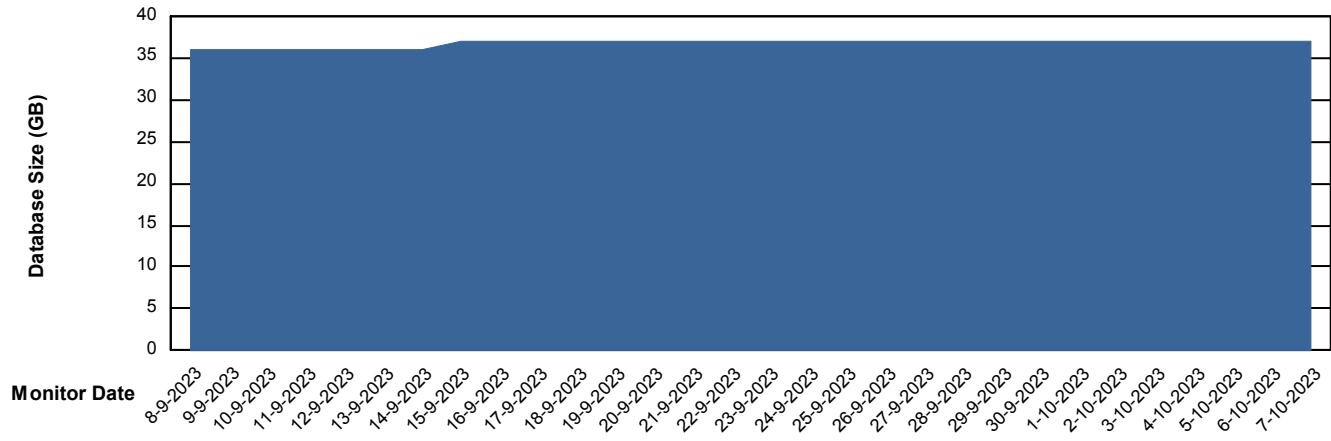

Weekly SLA Customer Report

Customer ELJ Production
Database ID 72

Database Performance ELJDB_BI_FRASEQXPRDDB03

Weekly SLA Customer Report

Customer ELJ Production
Database ID 72

DATABASE SIZE ELJ_FRASEQXPRDDB01_PROD_DB

Database growth over last month

DATABASE SIZE ELJDB_BI_FRASEQXPRDDB03

Database growth over last month

Weekly SLA Customer Report

Customer ELJ Production
Database ID 72

Database Tablespace ELJ_FRASEQXPRDDB01_PROD_DB