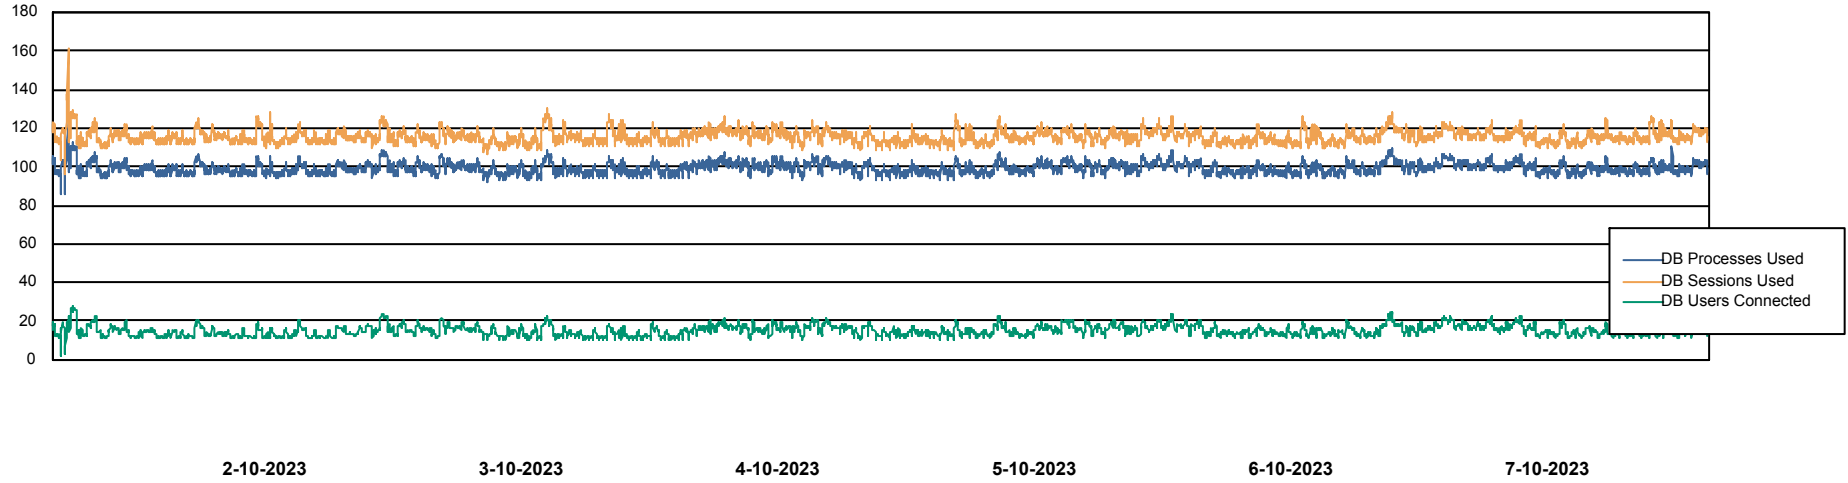

Database Performance ELIDB_BI