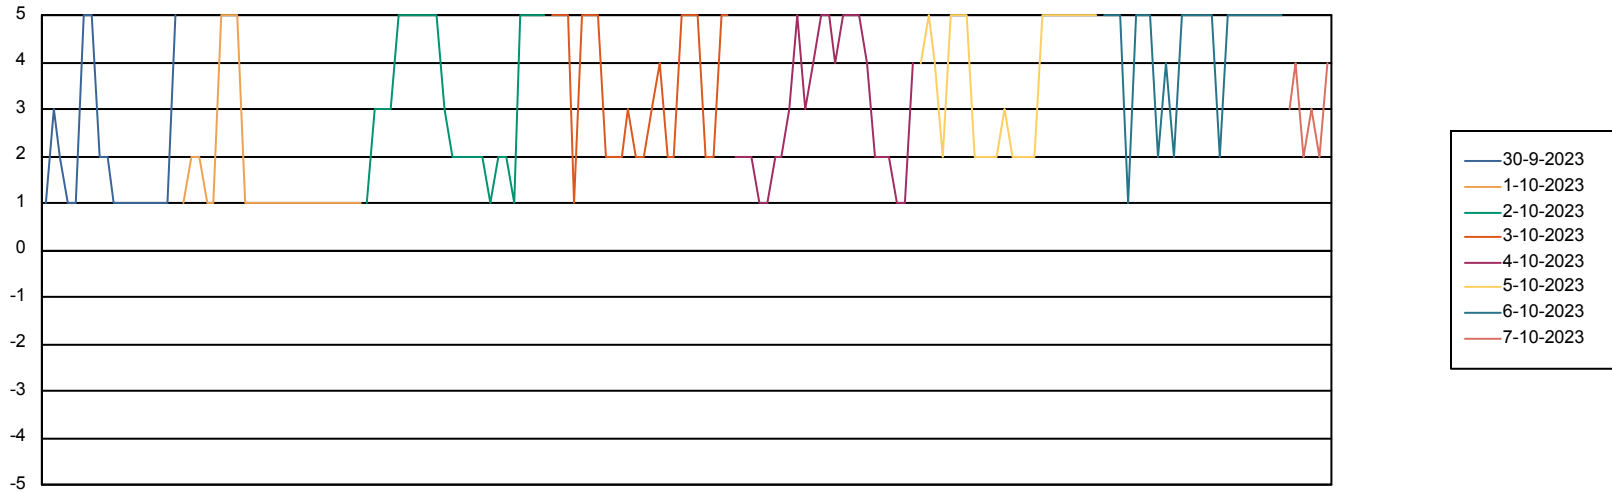

Standby Database Health ELI_Production

Recovery lag for last 7 days