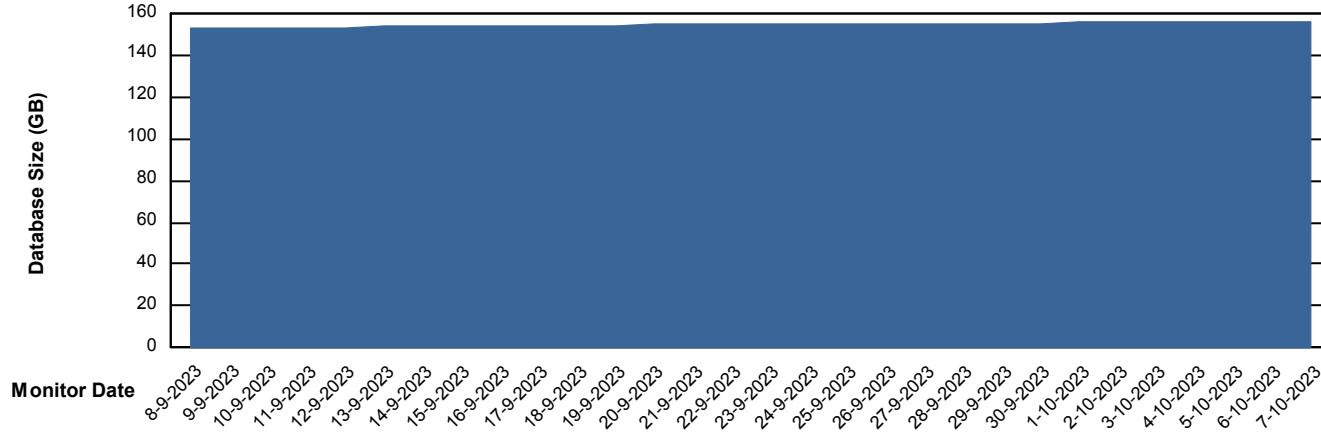

DATABASE SIZE ELIDB_BI

Database growth over last month