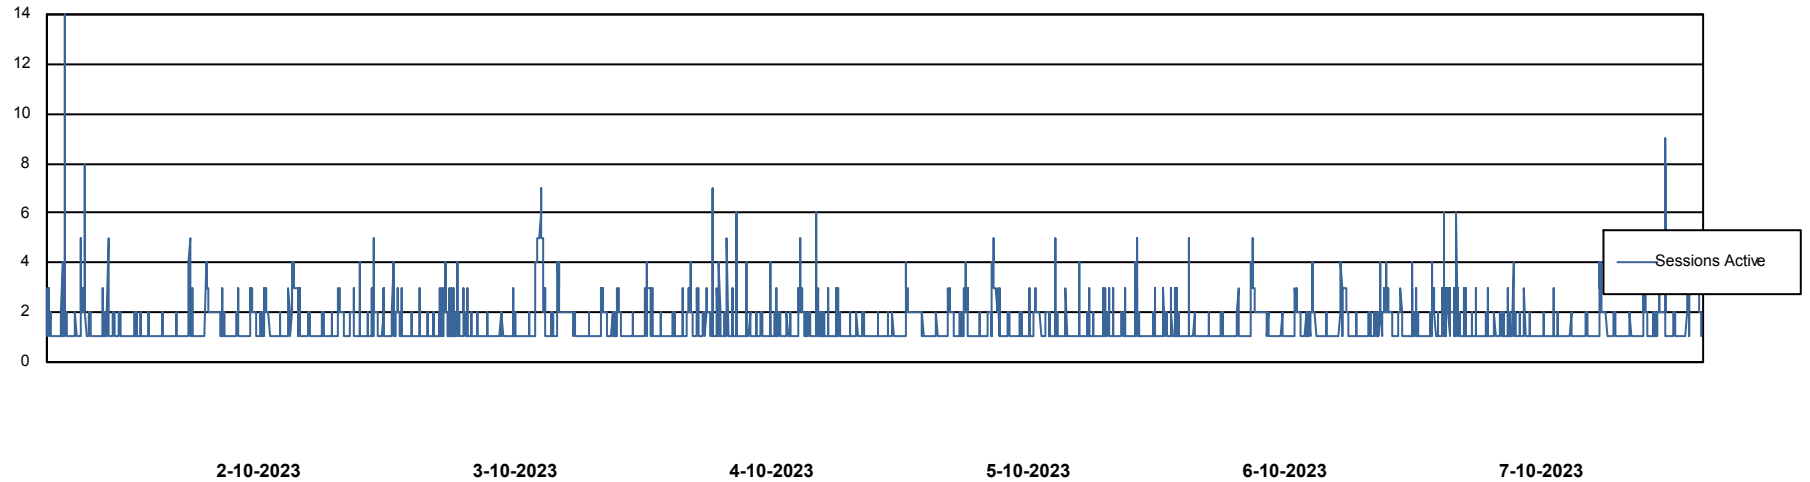

Database Performance ELIDB_BI