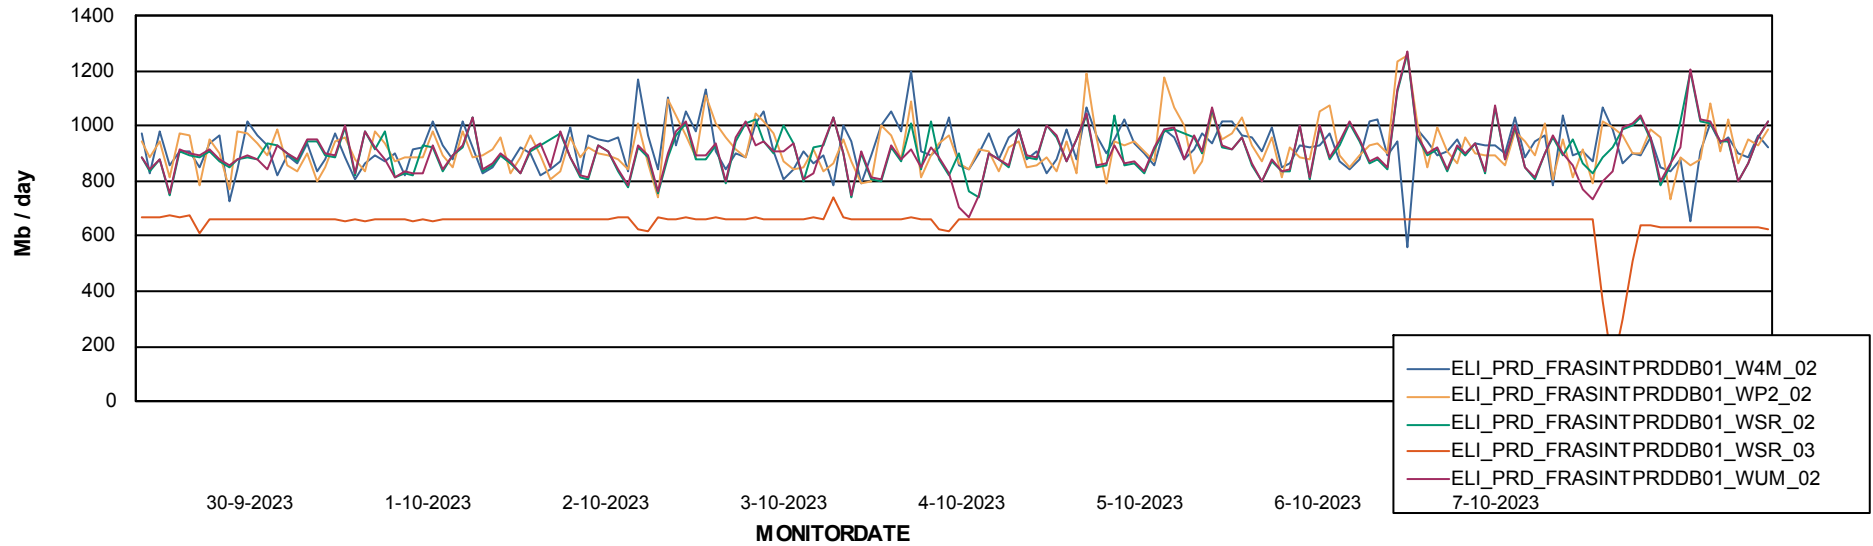

ABSSolute Web Component Services

Avg memory used per ABS Web component