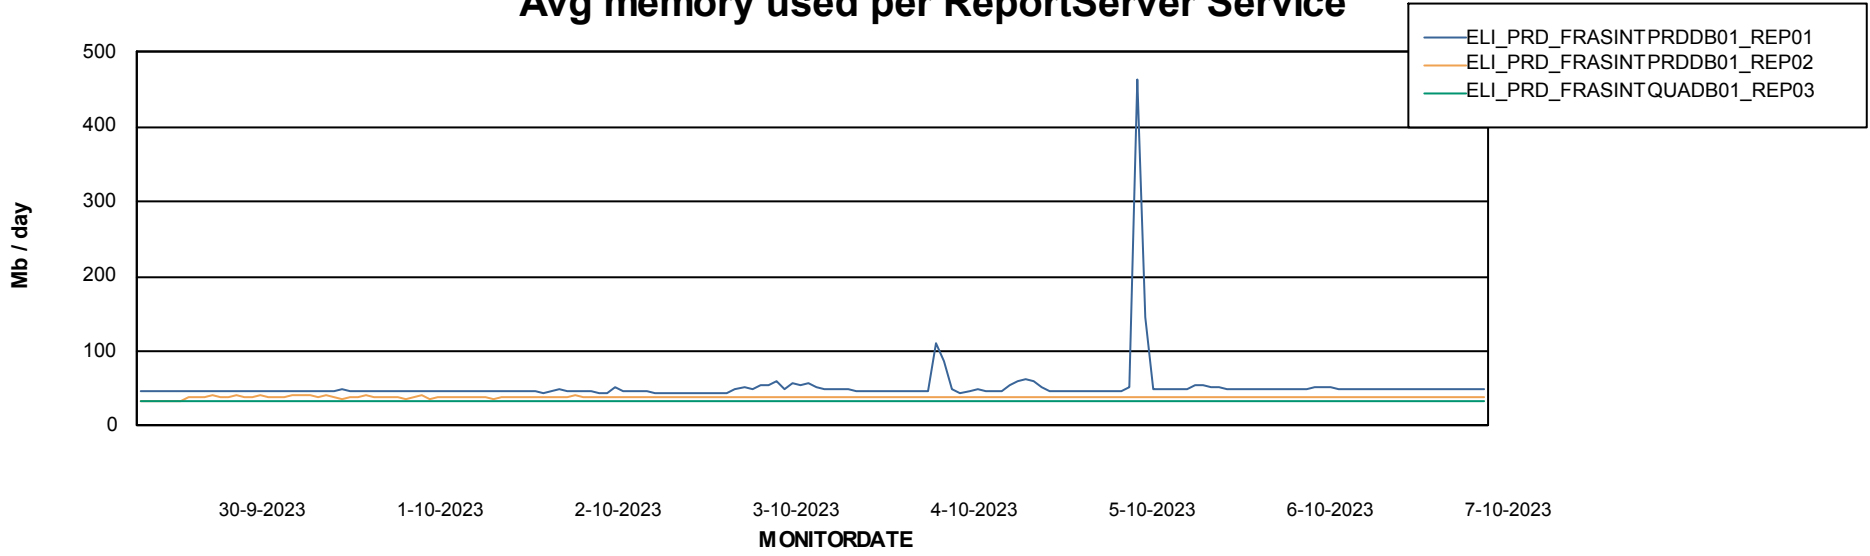

ABSSolute Application ReportServer Services

Avg memory used per ReportServer Service