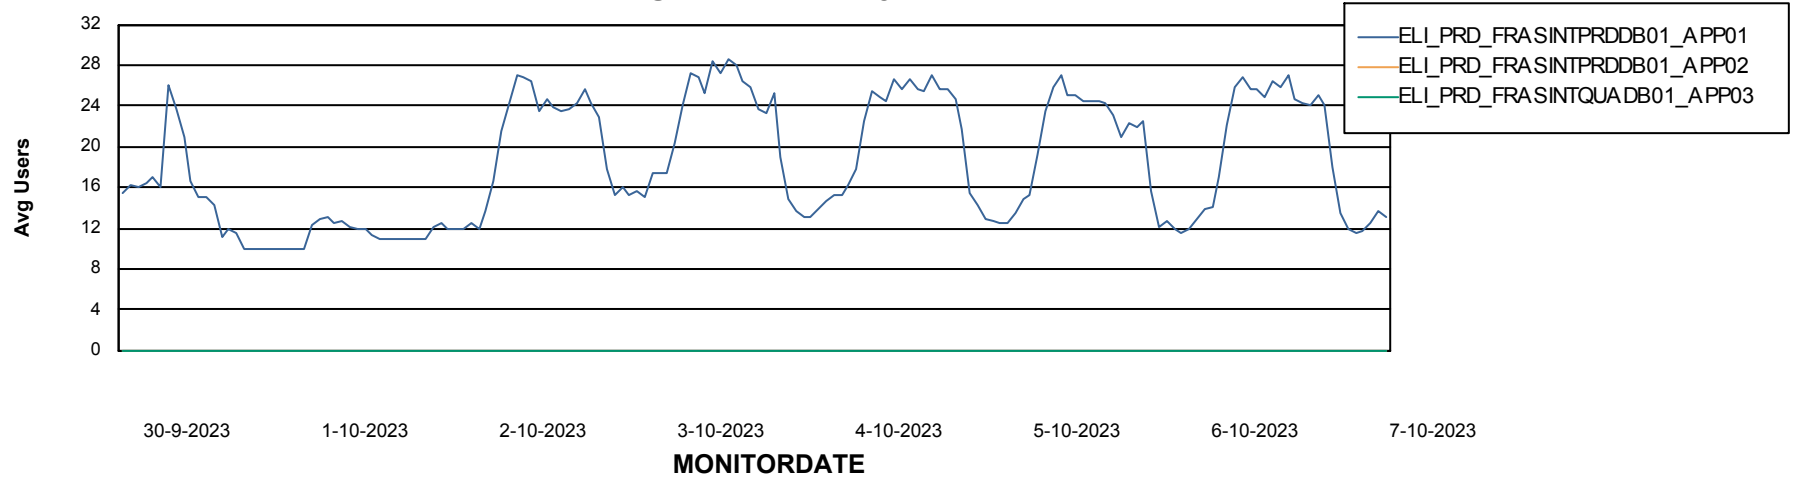

Avg users per day per ABS server