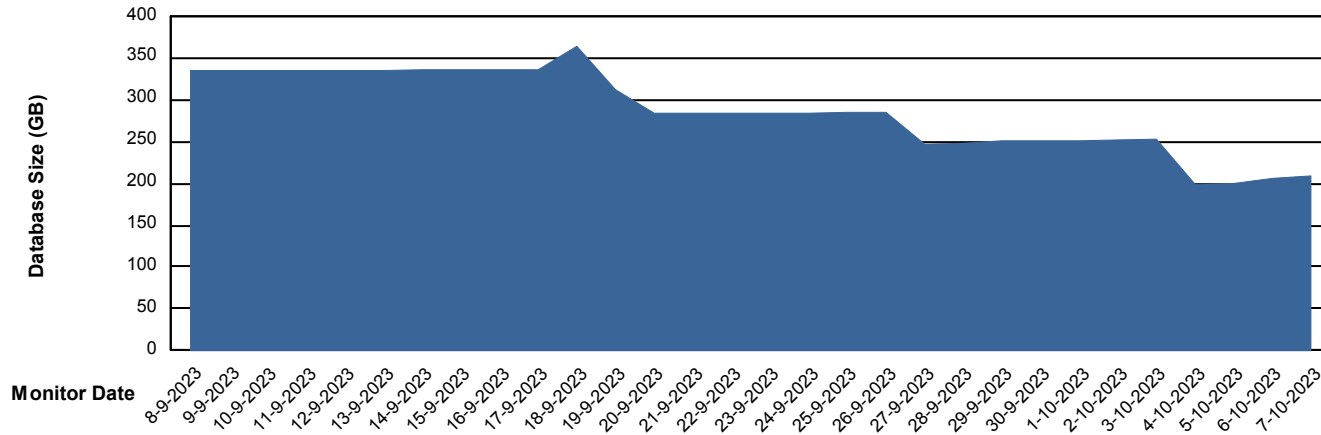

# Weekly SLA Customer Report

Customer ELI\_Production  
Database ID 62

DATABASE SIZE ELIDB\_BI

### Database growth over last month

DATABASE SIZE ELIDB\_Production

### Database growth over last month