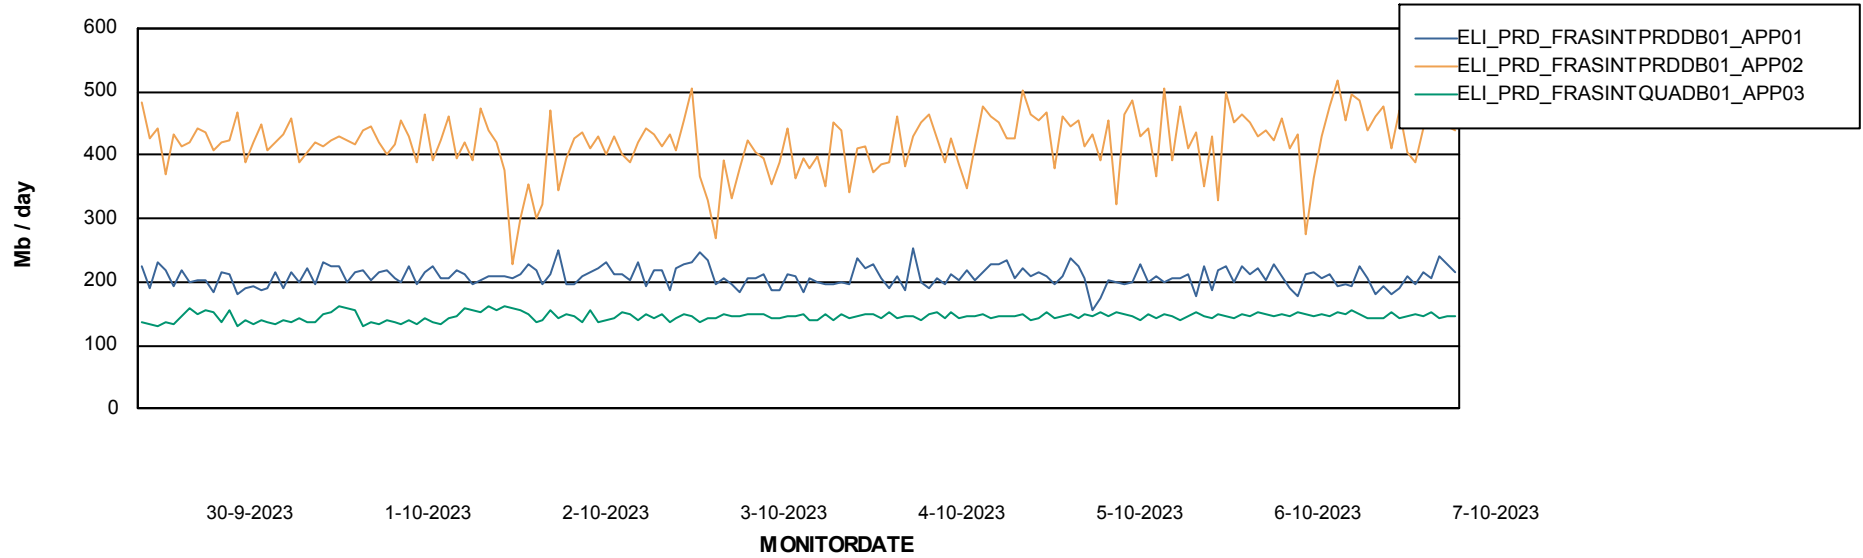

ABSSolute Application Server Services

Avg memory used per ABS Server Service