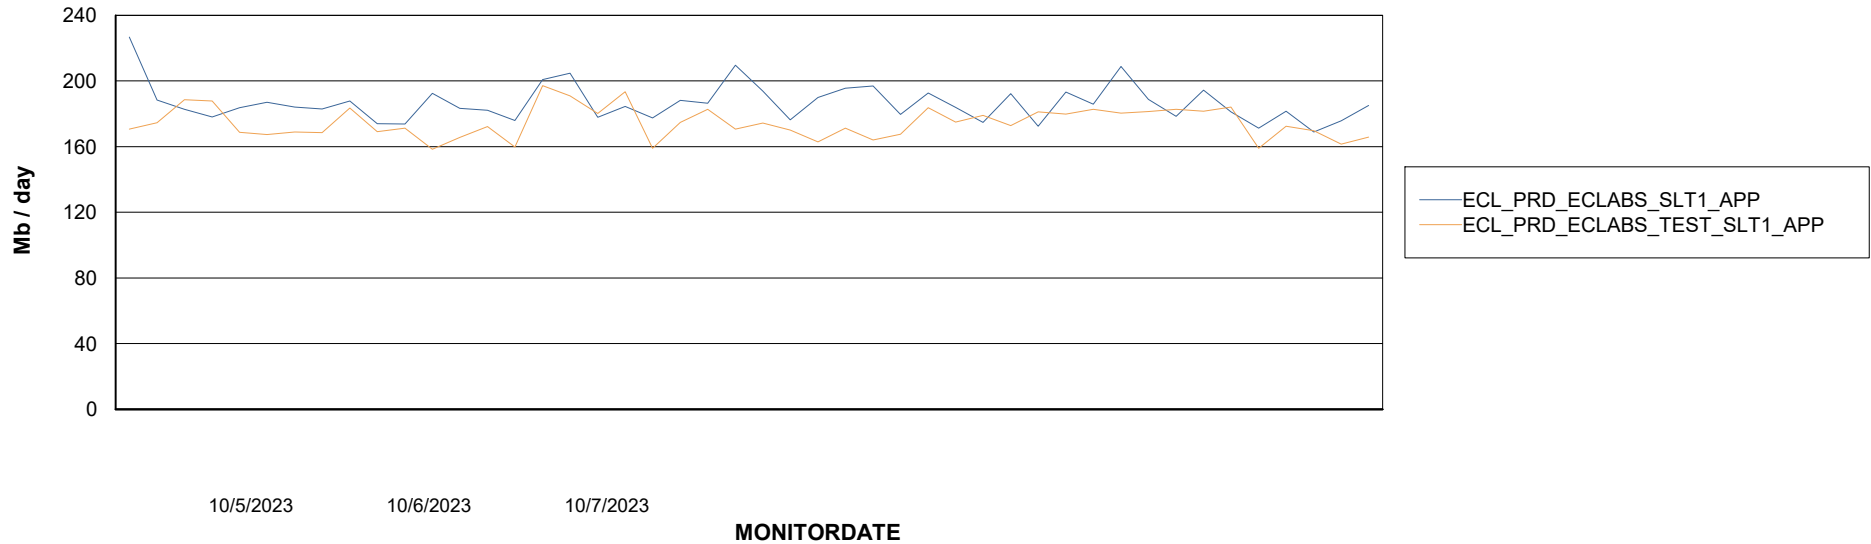

ABSSolute Application Server Services

Avg memory used per ABS Server Service