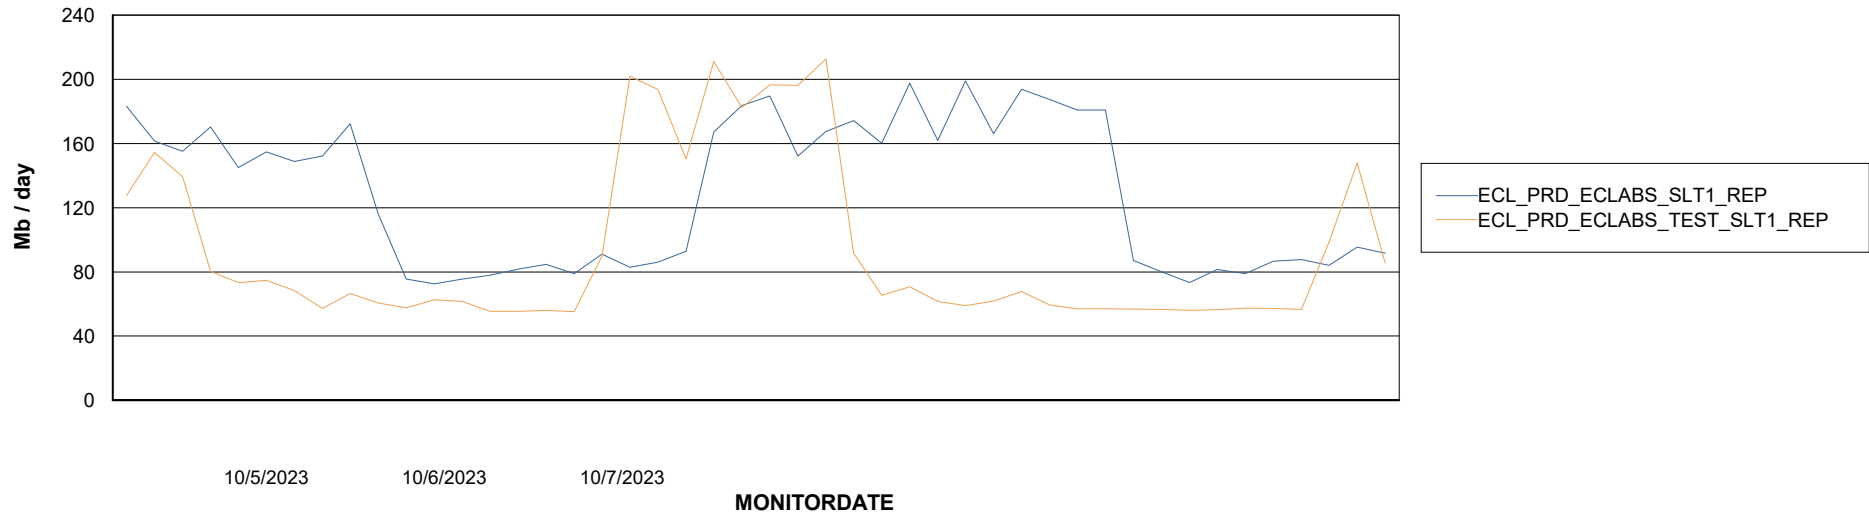

ABSSolute Application ReportServer Services

Avg memory used per ReportServer Service