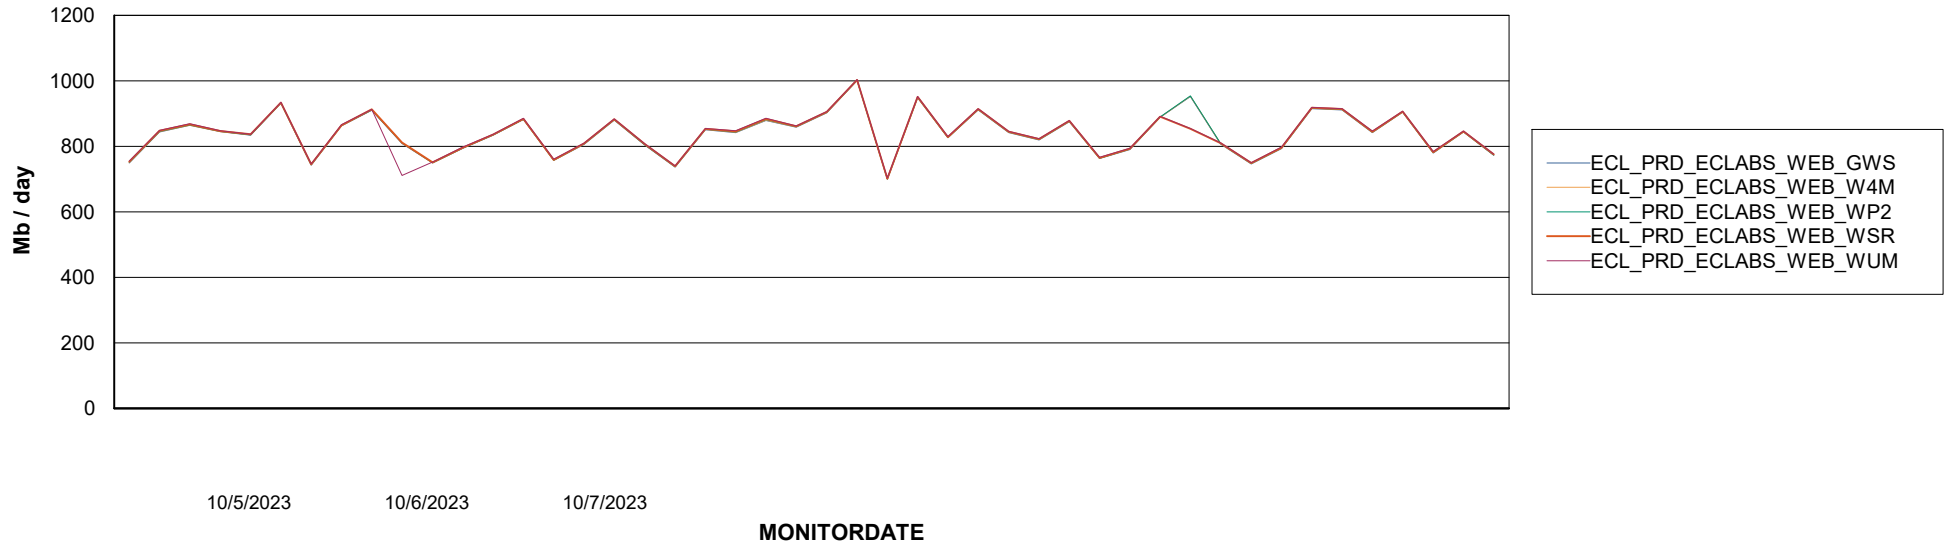

ABSSolute Web Component Services

Avg memory used per ABS Web component