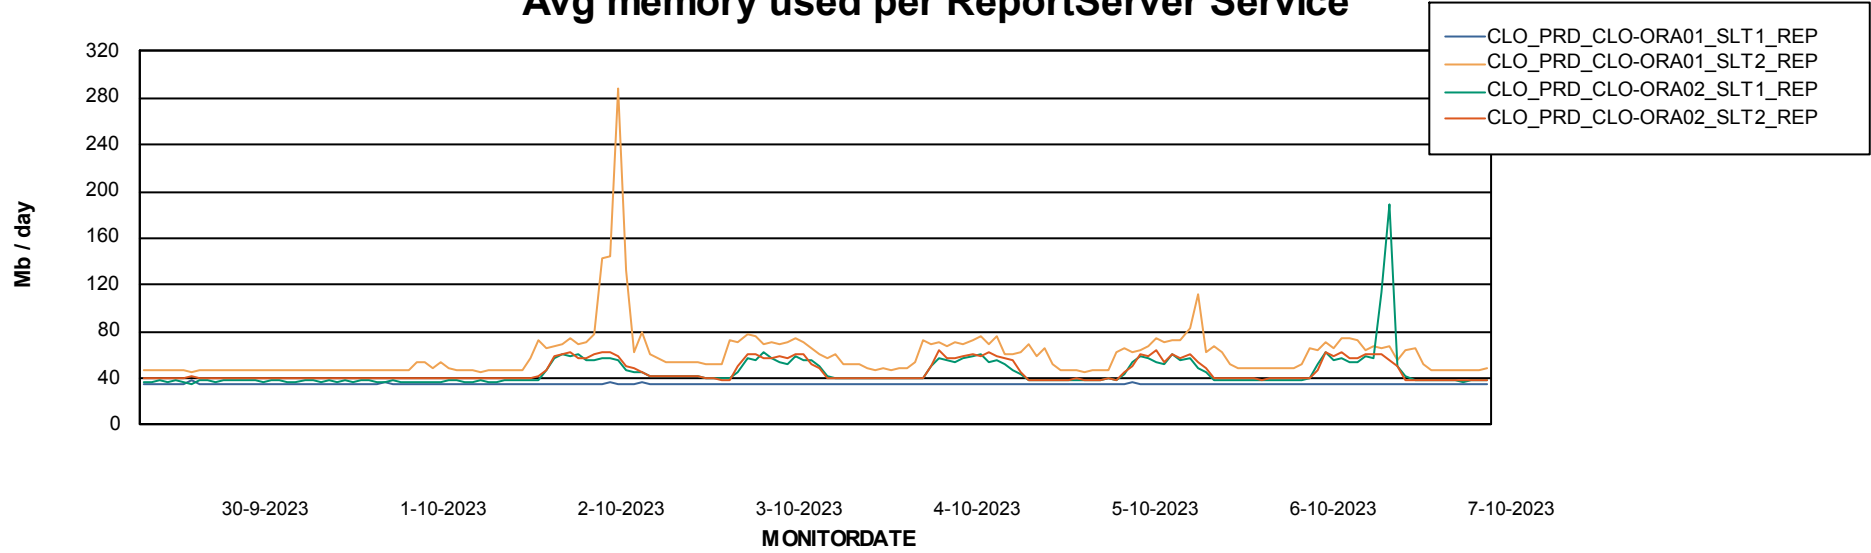

Avg users per day per ABS server

Weekly SLA Customer Report

Customer CLO Production
Database ID 38

ABSSolute Application ReportServer Services

Avg memory used per ReportServer Service

Weekly SLA Customer Report