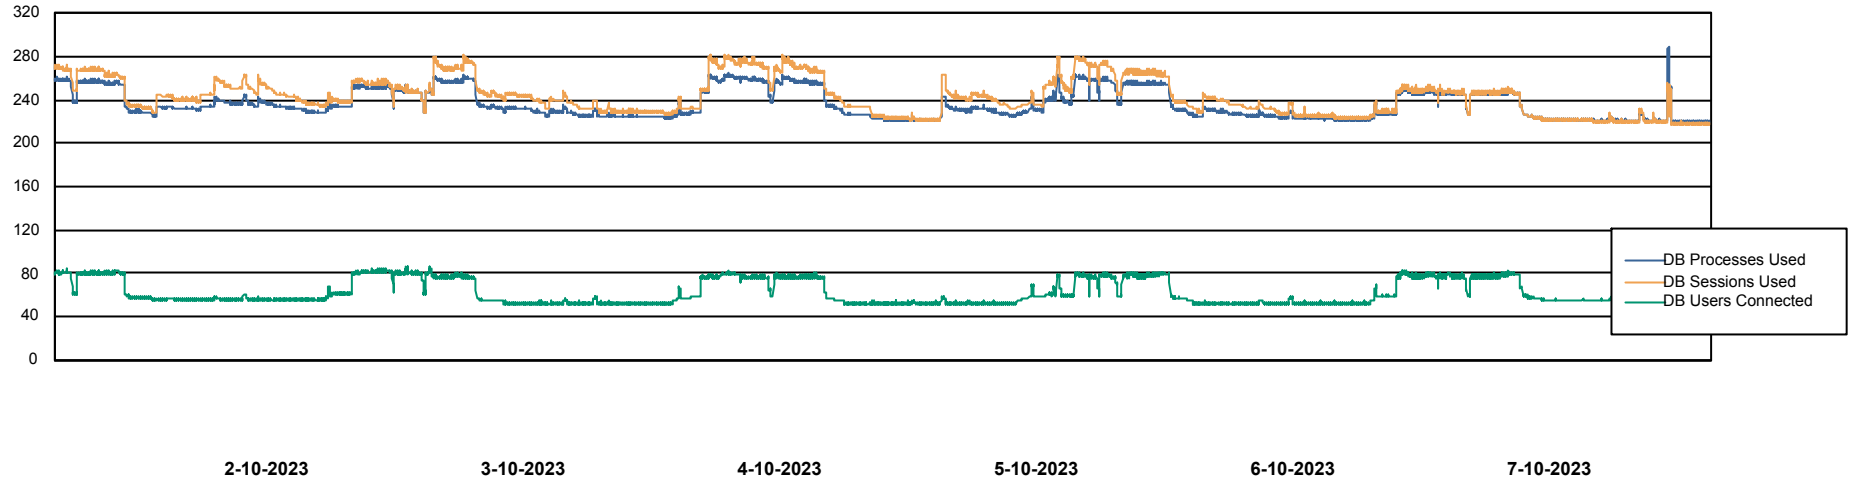

Weekly SLA Customer Report

Customer CLO Production
Database ID 38

Harddisk Usage CLO_PRD_WEB_02

	Free disk space on C: (%)	Total disk space on C: (Gb)	Used disk space on C: (Gb)
7-10-2023	62	100	38
6-10-2023	62	100	38
5-10-2023	62	100	38
4-10-2023	62	100	38
3-10-2023	62	100	38
2-10-2023	62	100	38
1-10-2023	62	100	38

Weekly SLA Customer Report

Customer CLO Production
Database ID 38

Database Performance CLODB_PRD_CLO-ORA01

Weekly SLA Customer Report

Customer CLO Production
Database ID 38

Database Performance CLODB_STANDBY_CLO-ORA02