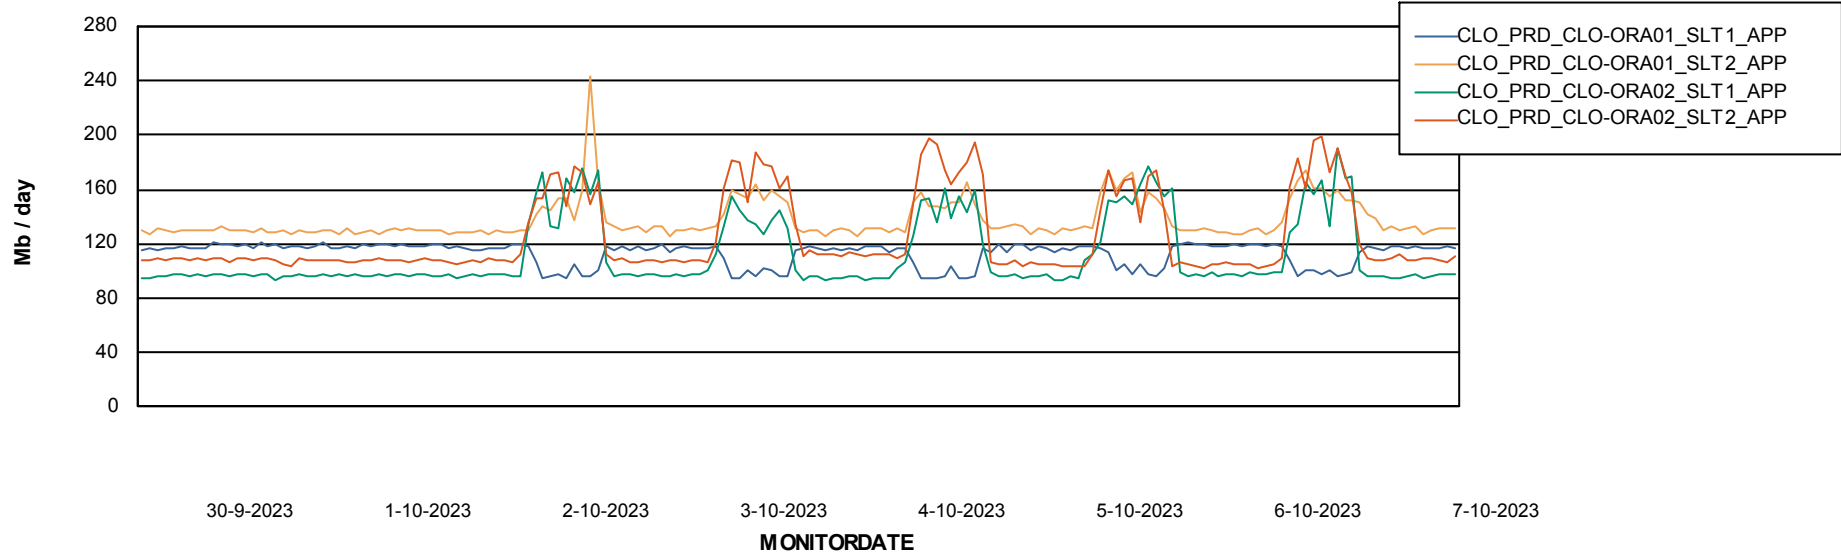

Standby Database Health CLO Production

Recovery lag for last 7 days

Weekly SLA Customer Report

Customer CLO Production
Database ID 38

ABSSolute Application Server Services

Avg memory used per ABS Server Service