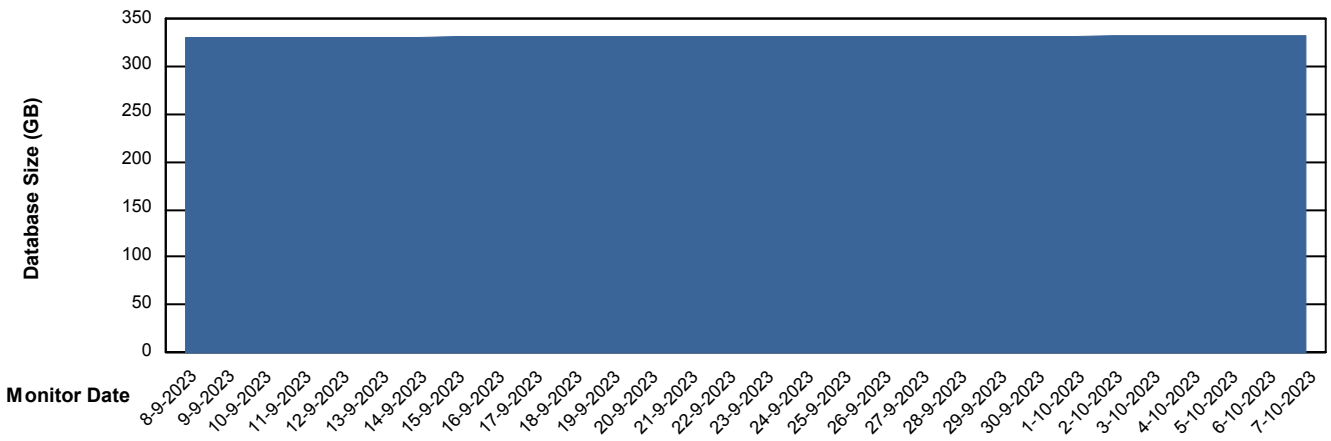

DATABASE SIZE CLODB_PRD_CLO-ORA01

Database growth over last month