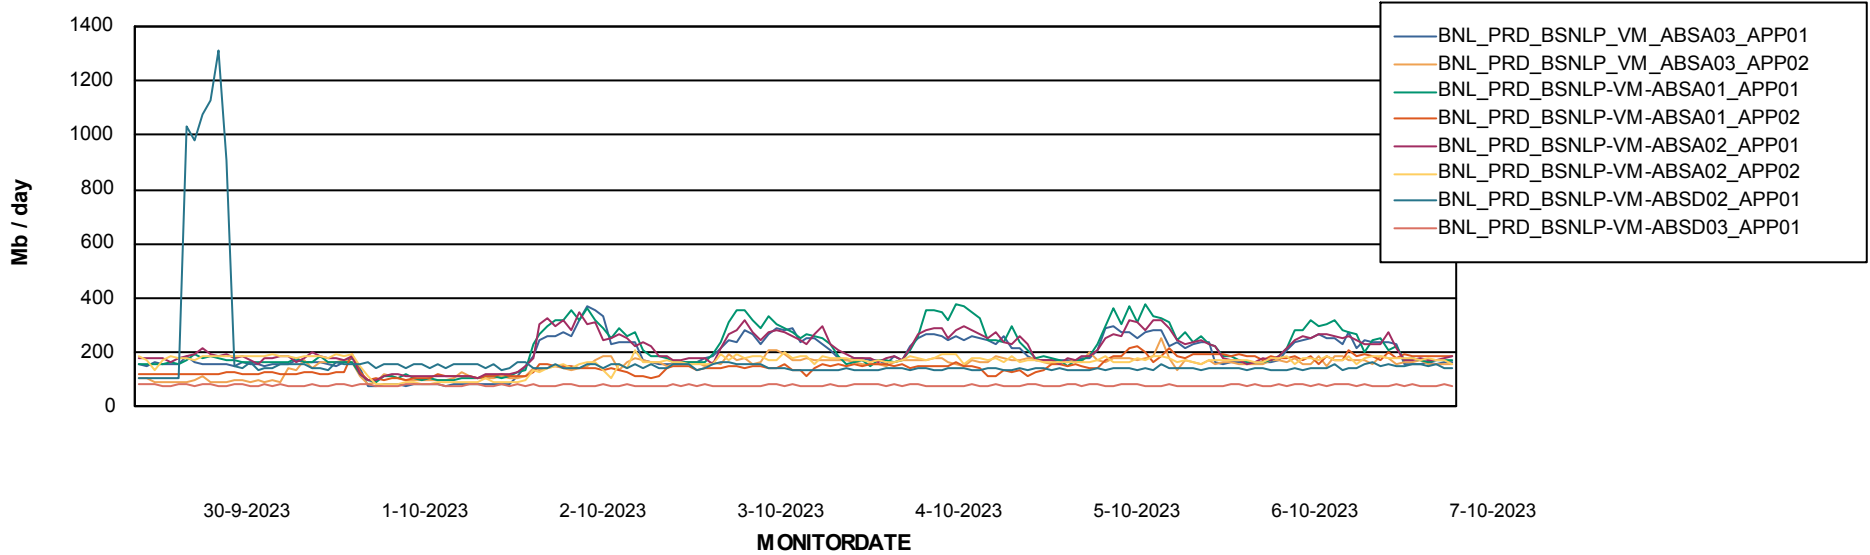

Database growth over last month

Weekly SLA Customer Report

Customer BNL_Production
 Database ID 83

Database Tablespace BNLDB_Production

Date	Tablespace Name	Filesize (Gb)	Usedsize (Gb)	Percentage free
7-10-2023	ABSDATA	105	65	39
	INDX	200	139	31
6-10-2023	ABSDATA	105	65	39
	INDX	200	139	31
5-10-2023	ABSDATA	105	65	39
	INDX	200	139	31
4-10-2023	ABSDATA	105	64	39
	INDX	200	138	31
3-10-2023	ABSDATA	105	64	39
	INDX	200	138	31
2-10-2023	ABSDATA	105	64	39
	INDX	200	138	31
1-10-2023	ABSDATA	105	66	37
	INDX	200	140	30

Standby Database Health BNL_Production

Recovery lag for last 7 days

Weekly SLA Customer Report

Customer BNL_Production
Database ID 83

ABSSolute Application Server Services

Avg memory used per ABS Server Service

Avg users per day per ABS server

Weekly SLA Customer Report

Customer BNL_Production
Database ID 83

ABSSolute Application ReportServer Services

Avg memory used per ReportServer Service

Weekly SLA Customer Report