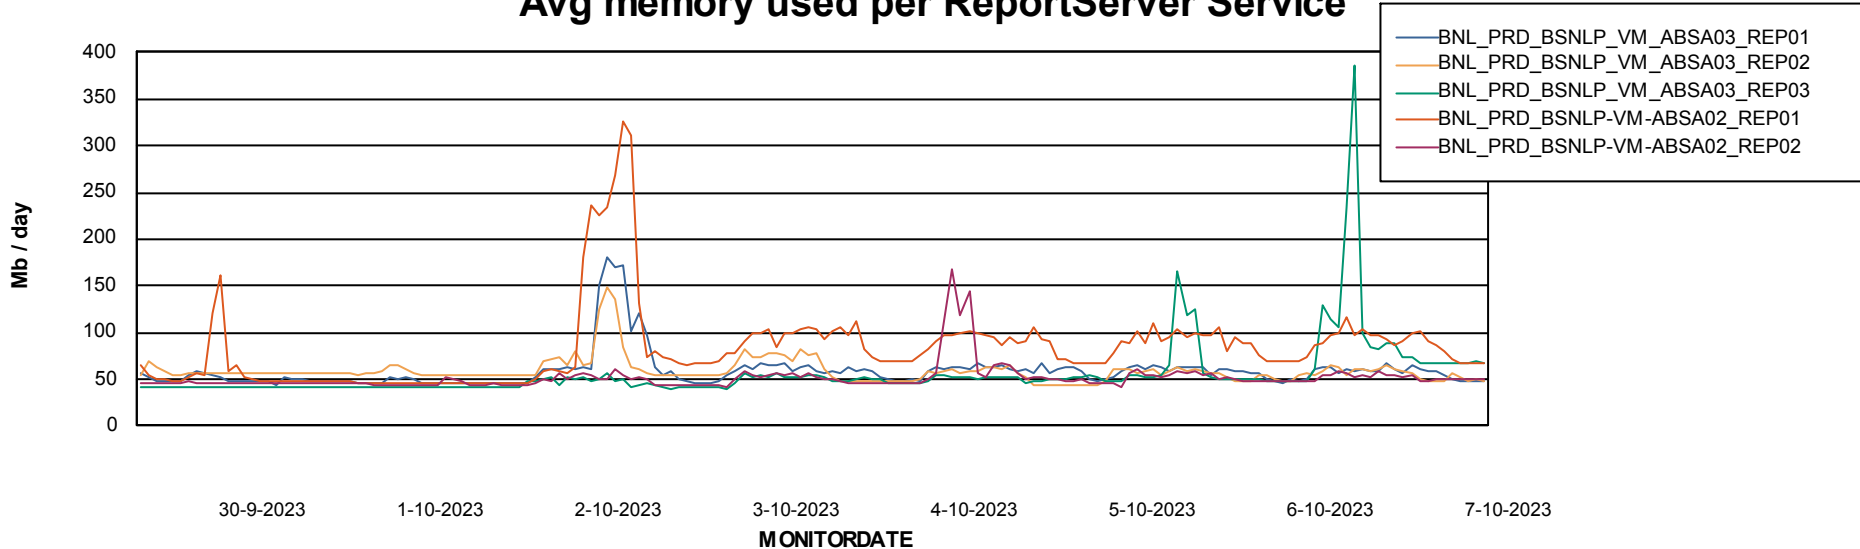

Avg users per day per ABS server

Weekly SLA Customer Report

Customer BNL_Production
Database ID 83

ABSSolute Application ReportServer Services

Avg memory used per ReportServer Service

Weekly SLA Customer Report