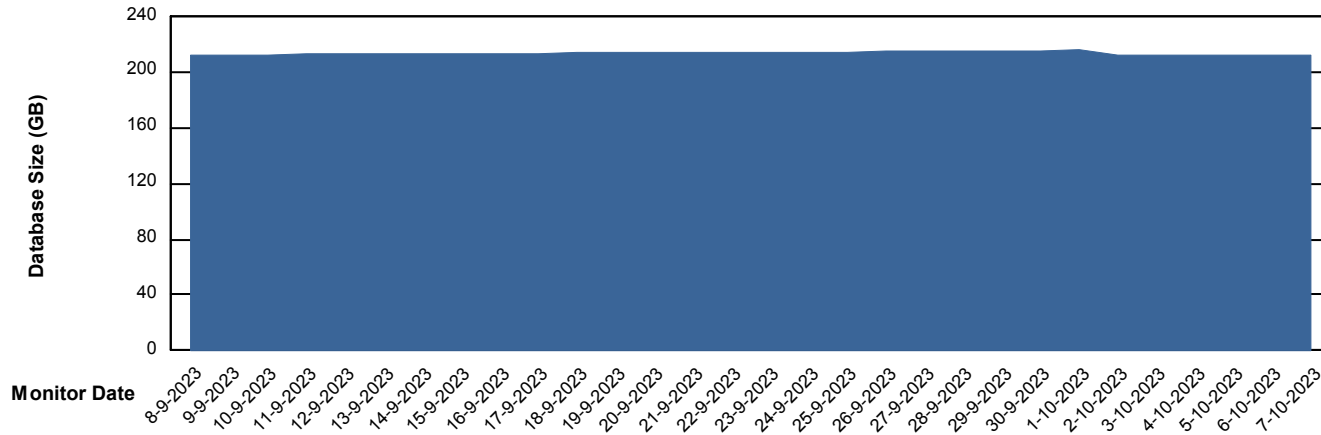

Weekly SLA Customer Report

Customer BNL_Production
Database ID 83

Database Performance BNL_EMCC

Weekly SLA Customer Report

Customer BNL_Production
Database ID 83

Database Performance BNLDB_Production

Weekly SLA Customer Report

Customer BNL_Production
Database ID 83

Database Performance BNLDB_Standby

Weekly SLA Customer Report

Customer BNL_Production
Database ID 83

DATABASE SIZE BNL_EMCC

Database growth over last month

DATABASE SIZE BNLDB_Production

Database growth over last month

Weekly SLA Customer Report

Customer BNL_Production
 Database ID 83

Database Tablespace BNLDB_Production

Date	Tablespace Name	Filesize (Gb)	Usedsize (Gb)	Percentage free
7-10-2023	ABSDATA	105	65	39
	INDX	200	139	31
6-10-2023	ABSDATA	105	65	39
	INDX	200	139	31
5-10-2023	ABSDATA	105	65	39
	INDX	200	139	31
4-10-2023	ABSDATA	105	64	39
	INDX	200	138	31
3-10-2023	ABSDATA	105	64	39
	INDX	200	138	31
2-10-2023	ABSDATA	105	64	39
	INDX	200	138	31
1-10-2023	ABSDATA	105	66	37
	INDX	200	140	30