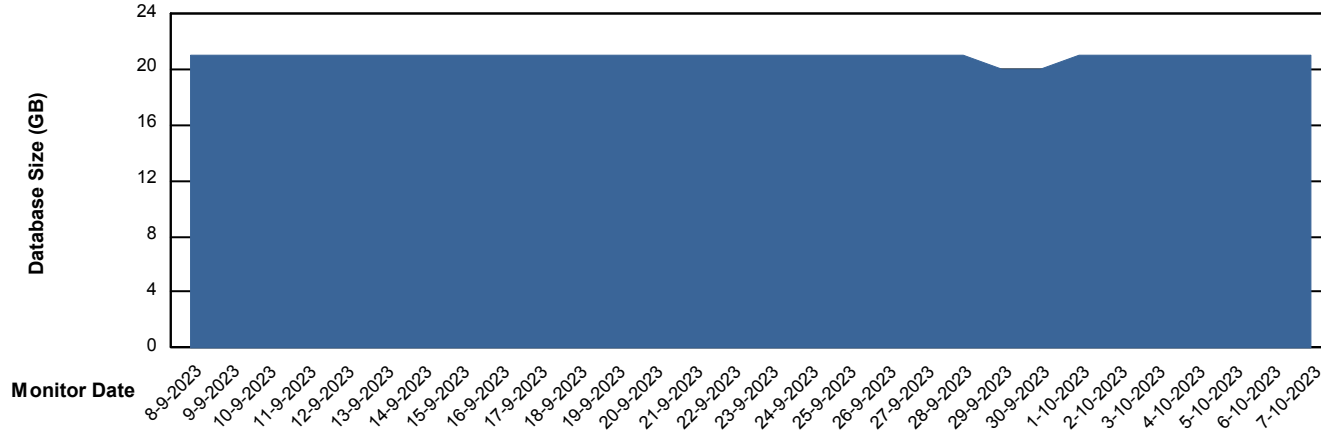

Customer BNL_Production
Database ID 83

Database Performance BNLDB_Standby

Weekly SLA Customer Report

Customer BNL_Production
Database ID 83

DATABASE SIZE BNL_EMCC

Database growth over last month

DATABASE SIZE BNLDB_Production

Database growth over last month

Weekly SLA Customer Report

Customer BNL_Production
 Database ID 83

Database Tablespace BNLDB_Production

Date	Tablespace Name	Filesize (Gb)	Usedsize (Gb)	Percentage free
7-10-2023	ABSDATA	105	65	39
	INDX	200	139	31
6-10-2023	ABSDATA	105	65	39
	INDX	200	139	31
5-10-2023	ABSDATA	105	65	39
	INDX	200	139	31
4-10-2023	ABSDATA	105	64	39
	INDX	200	138	31
3-10-2023	ABSDATA	105	64	39
	INDX	200	138	31
2-10-2023	ABSDATA	105	64	39
	INDX	200	138	31
1-10-2023	ABSDATA	105	66	37
	INDX	200	140	30