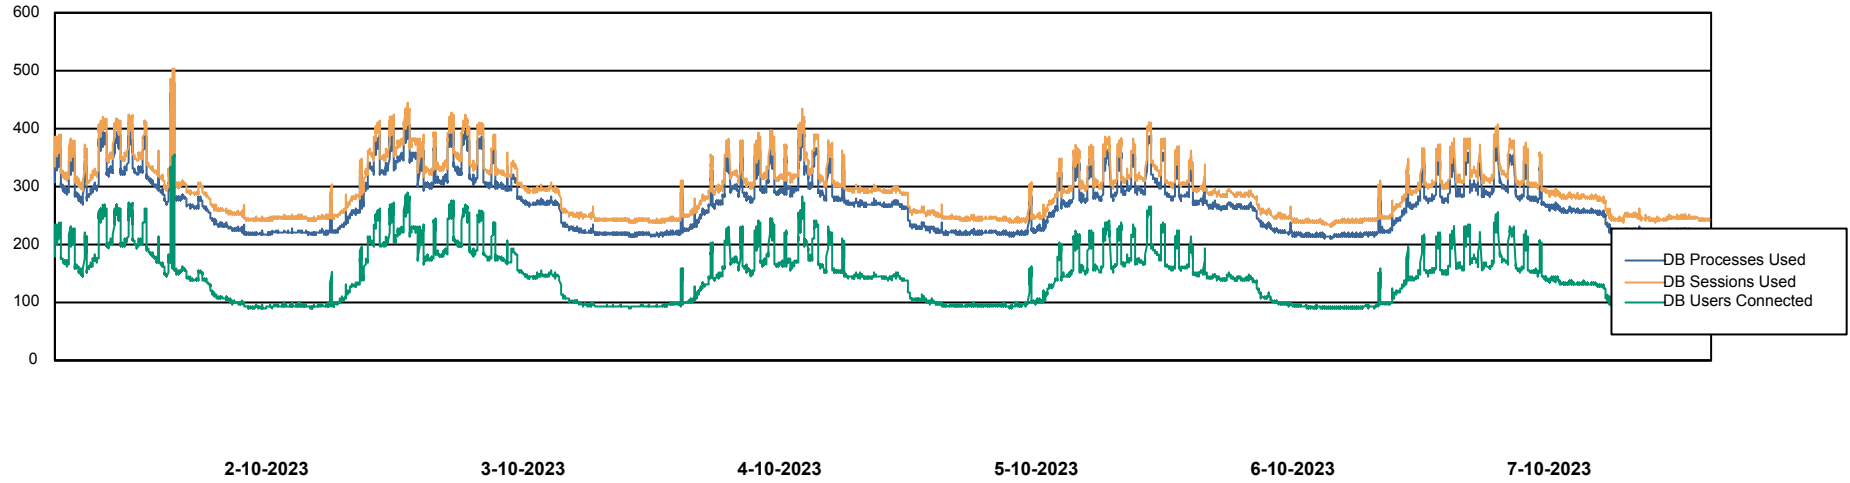

Weekly SLA Customer Report

Customer BNL_Production
Database ID 83

Database Performance BNL_EMCC

Weekly SLA Customer Report

Customer BNL_Production
Database ID 83

Database Performance BNLDB_Production

Weekly SLA Customer Report

Customer BNL_Production
Database ID 83

Database Performance BNLDB_Standby

Weekly SLA Customer Report

Customer BNL_Production
Database ID 83

DATABASE SIZE BNL_EMCC

Database growth over last month

DATABASE SIZE BNLDB_Production