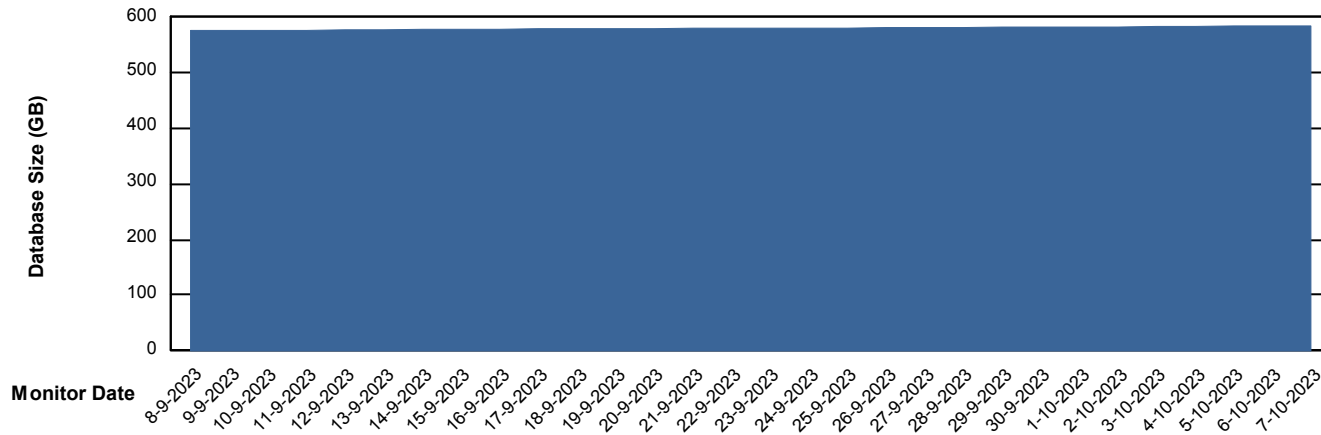

DATABASE SIZE BGG_PRD_DEDC-DB07_DB_Production

Database growth over last month