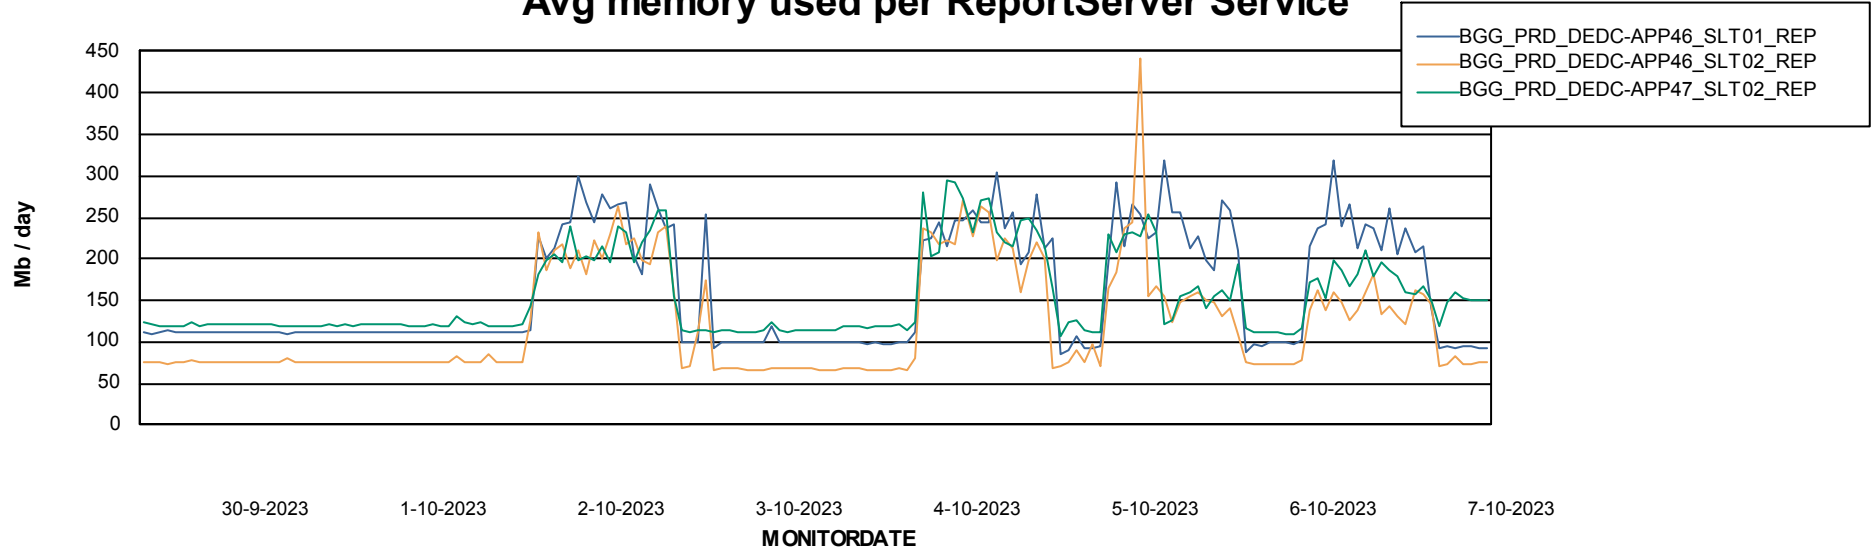

ABSSolute Application ReportServer Services

Avg memory used per ReportServer Service