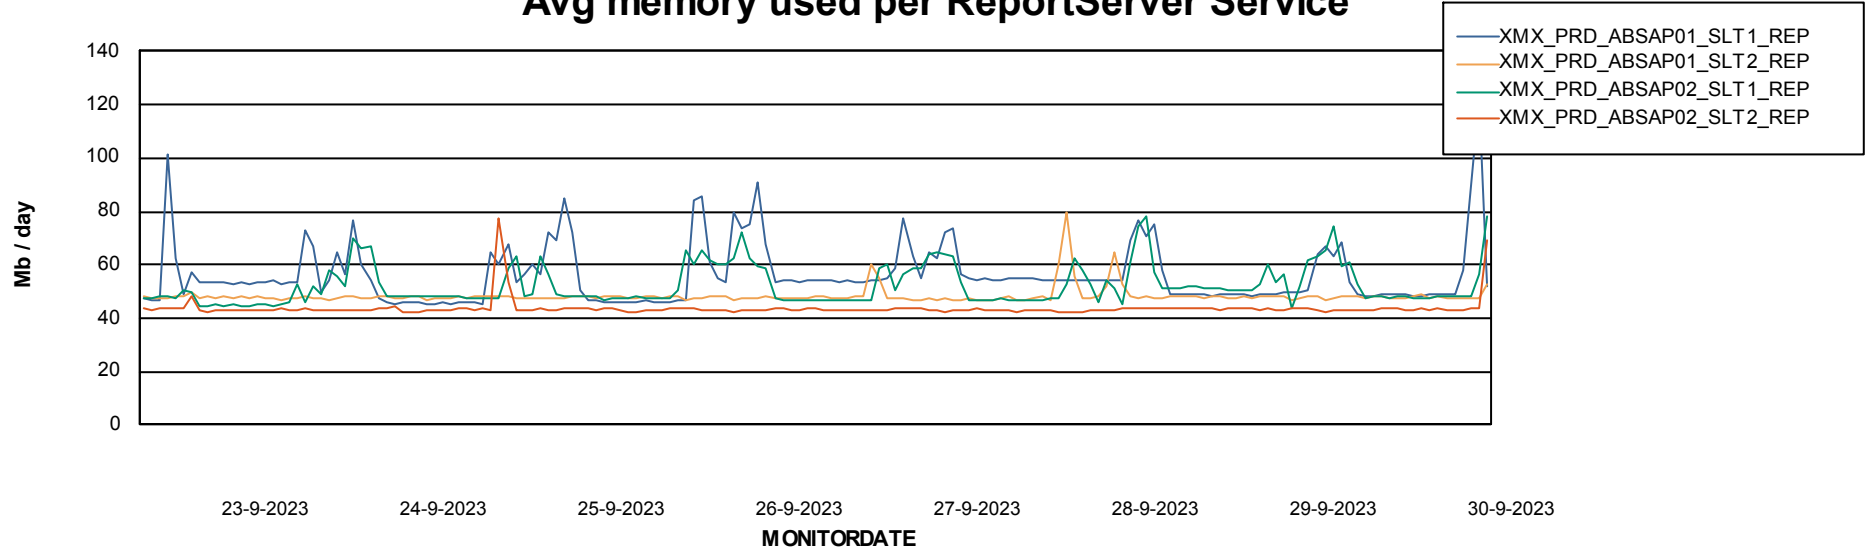

Weekly SLA Customer Report

Customer XMX Production (24/7)
Database ID 146

Standby Database Health XMX Production (24/7)

Recovery lag for last 7 days

Weekly SLA Customer Report

Customer XMX Production (24/7)
Database ID 146

ABSolute Application Server Services

Avg memory used per ABS Server Service

Avg users per day per ABS server

Weekly SLA Customer Report

Customer XMX Production (24/7)
Database ID 146

ABSSolute Application ReportServer Services

Avg memory used per ReportServer Service

Weekly SLA Customer Report

Customer XMX Production (24/7)
Database ID 146

ABSSolute Web Component Services

Avg memory used per ABS Web component

Weekly SLA Customer Report