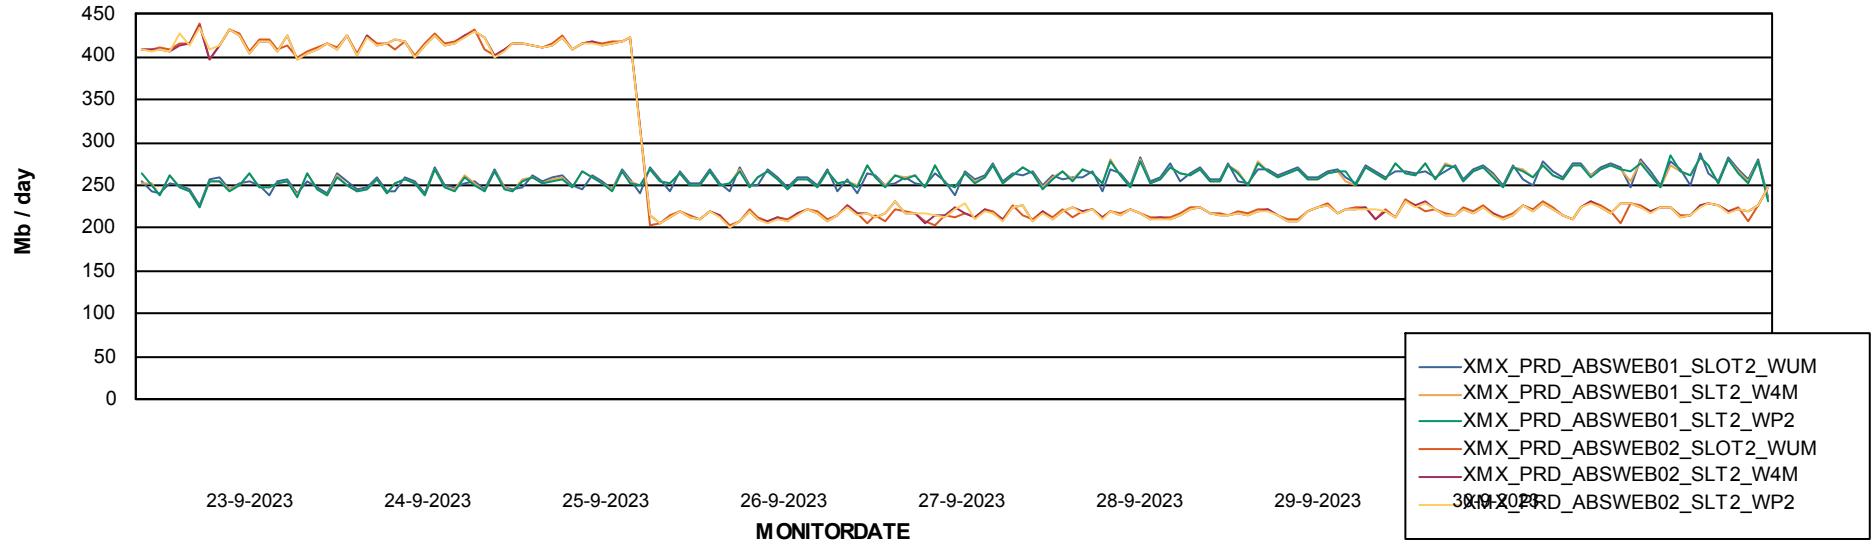

Avg memory used per ReportServer Service

Weekly SLA Customer Report

Customer XMX Production (24/7)
Database ID 146

ABSSolute Web Component Services

Avg memory used per ABS Web component

Weekly SLA Customer Report