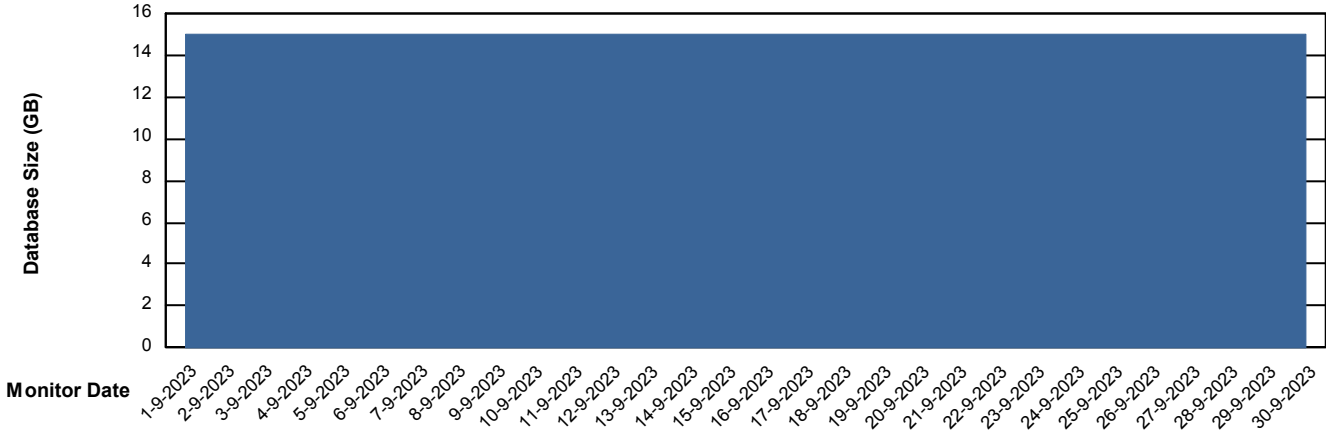

DB Processes Max 4
DB Processes Max 1,000
DB Processes Max 0

Weekly SLA Customer Report

Customer XMX Production (24/7)
 Database ID 146

DATABASE SIZE XMX_PROD_ABSDB01_PRDB

Database growth over last month

Database Tablespace XMX_PROD_ABSDB01_PRDB