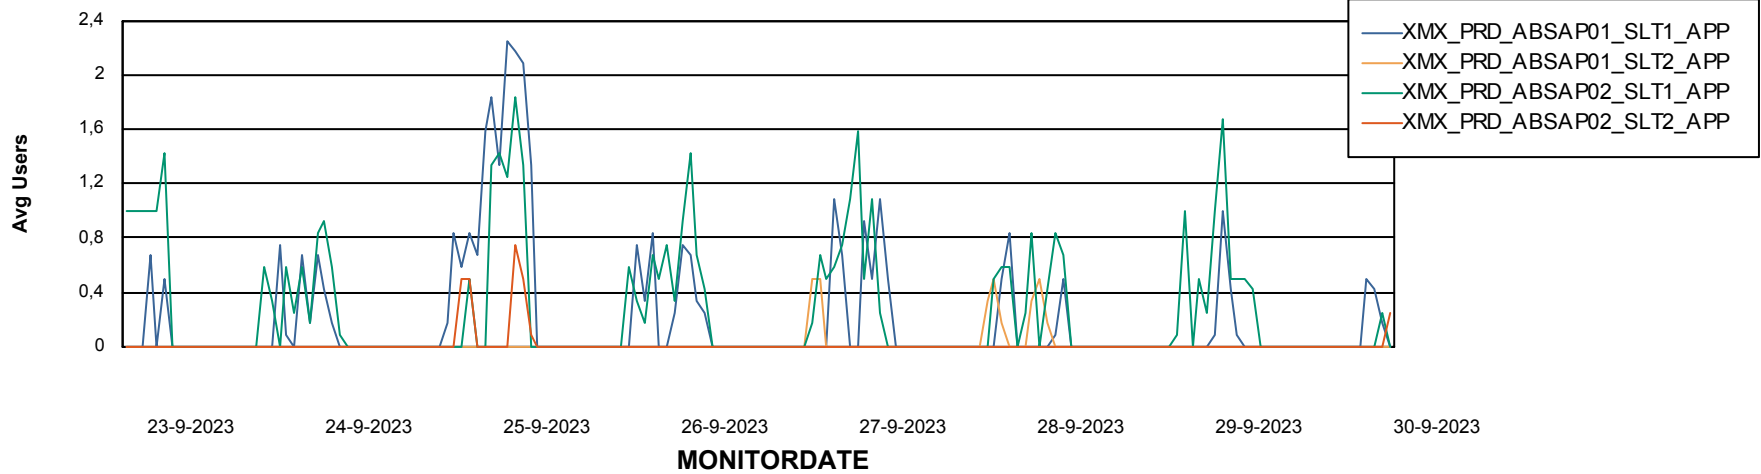

Weekly SLA Customer Report

Customer XMX Production (24/7)
Database ID 146

Standby Database Health XMX Production (24/7)

Recovery lag for last 7 days

Weekly SLA Customer Report

Customer XMX Production (24/7)
Database ID 146

ABSolute Application Server Services

Avg memory used per ABS Server Service

Avg users per day per ABS server

Weekly SLA Customer Report

Customer XMX Production (24/7)
Database ID 146

ABSSolute Application ReportServer Services