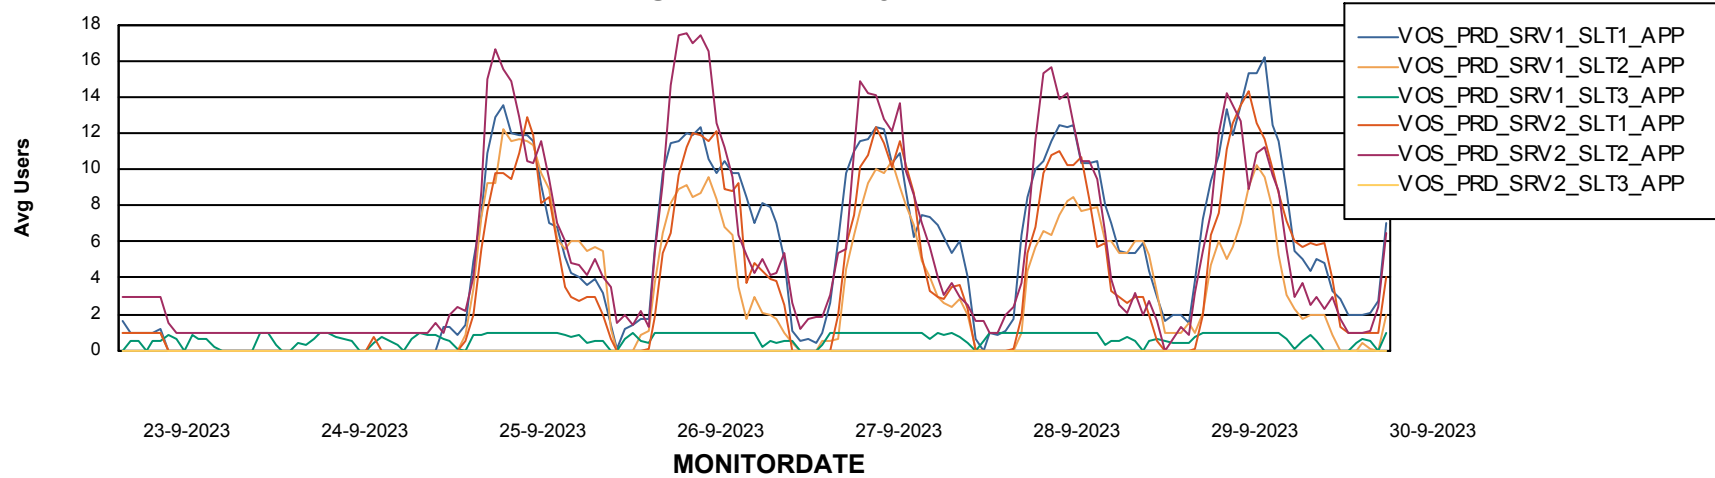

Avg users per day per ABS server