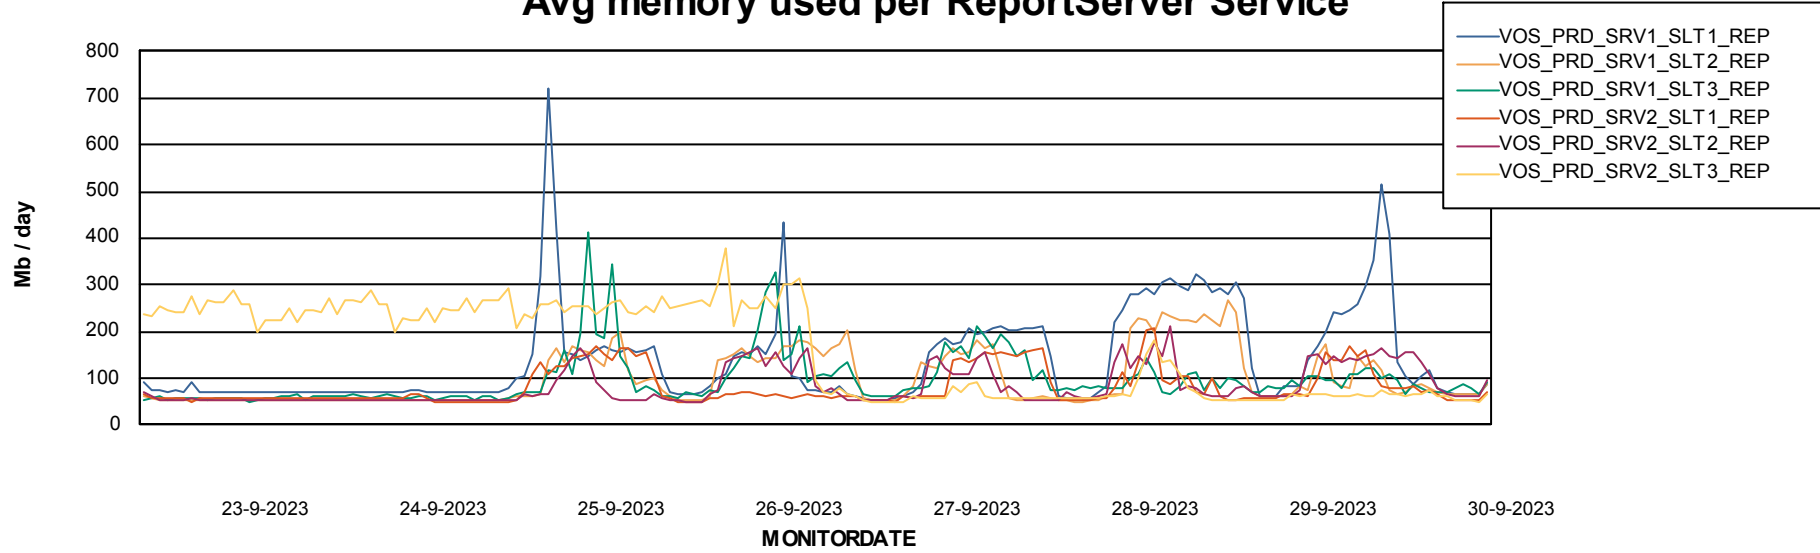

ABSSolute Application ReportServer Services

Avg memory used per ReportServer Service