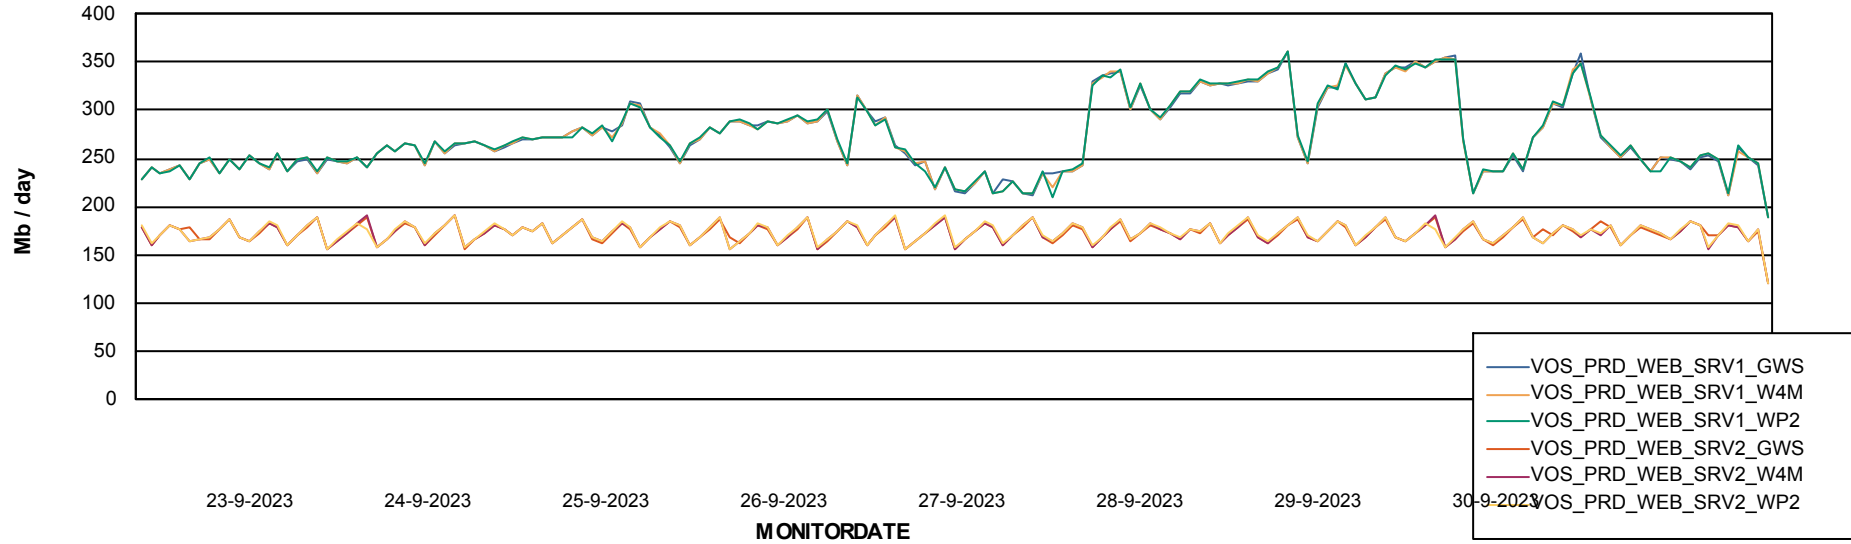

ABSSolute Web Component Services

Avg memory used per ABS Web component