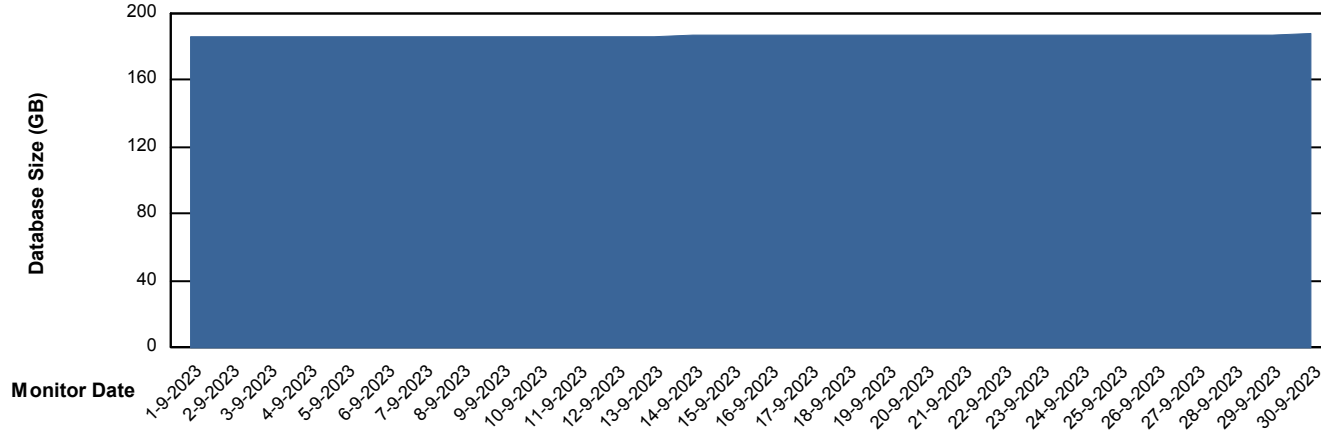

DATABASE SIZE VOSDB_BI

Database growth over last month