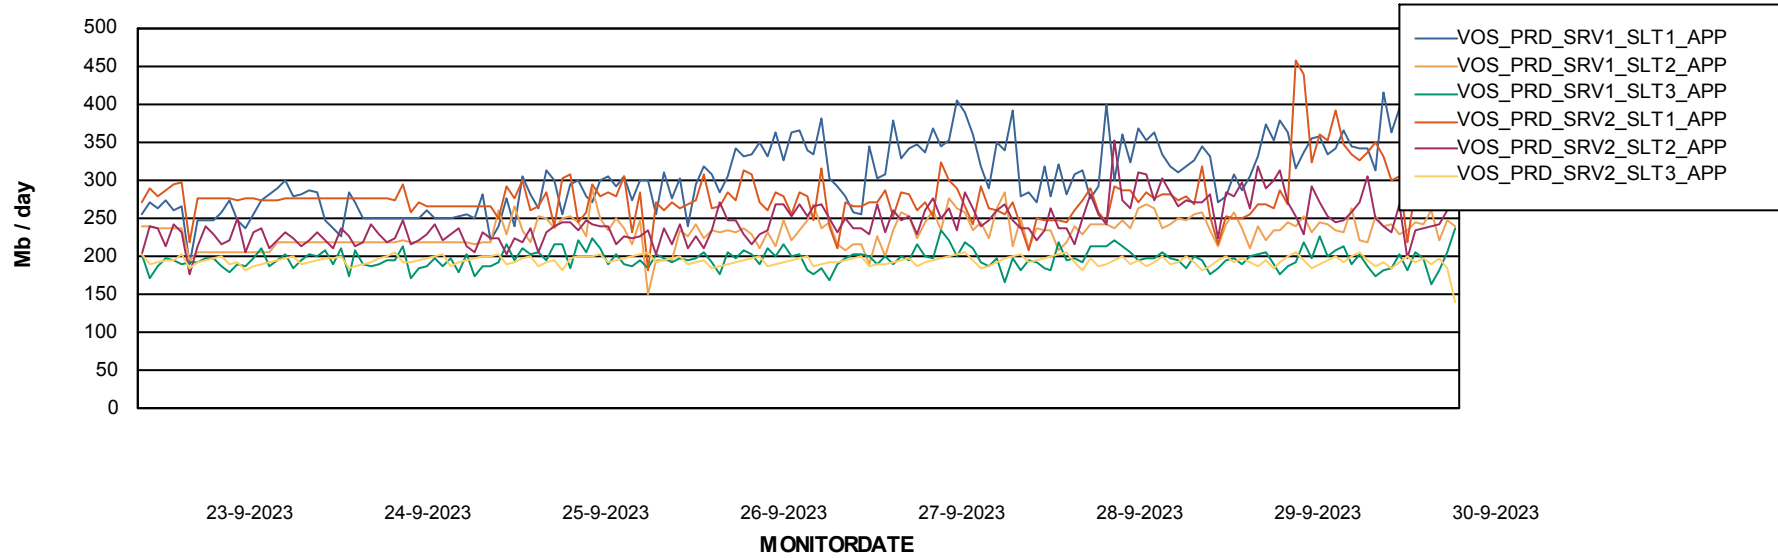

ABSolute Application Server Services

Avg memory used per ABS Server Service