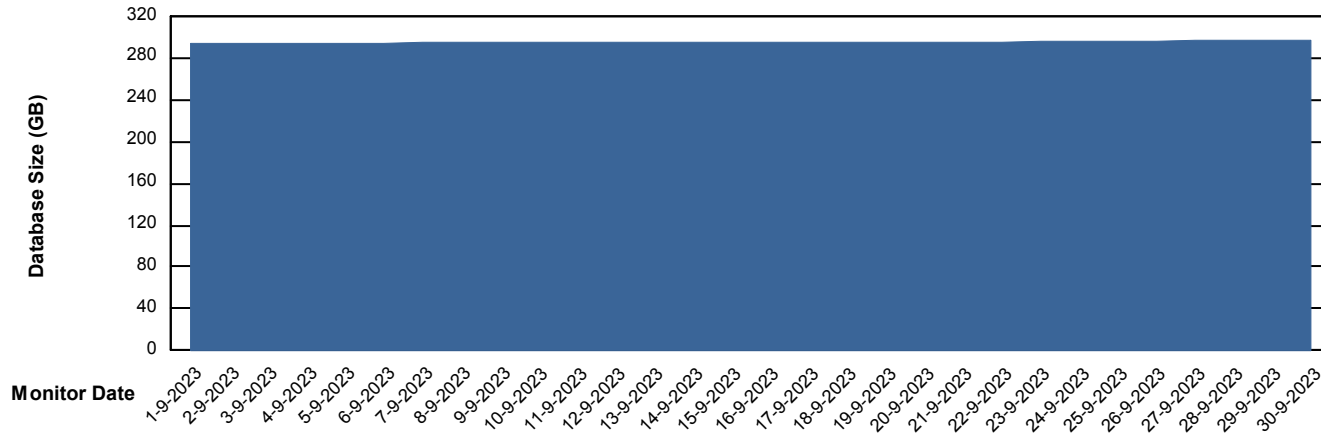

DATABASE SIZE VOSDB_Production

Database growth over last month