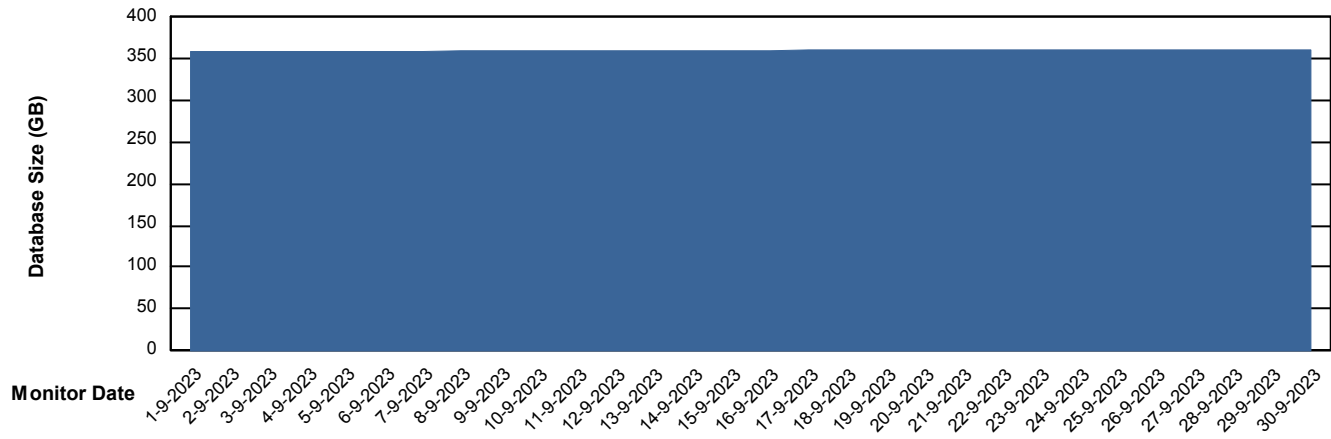

Weekly SLA Customer Report

Customer VEN_Production
Database ID 35

Database Performance VENDB_Production

Weekly SLA Customer Report

Customer VEN_Production
Database ID 35

Database Performance VENDB_Standby

DATABASE SIZE VENDB_Production

Database growth over last month

Weekly SLA Customer Report

Customer VEN_Production
 Database ID 35

Database Tablespace VENDB_Production

Date	Tablespace Name	Filesize (Gb)	Usedsize (Gb)	Percentage free
30-9-2023	ABSDATA	222	184	17
	INDX	207	167	20
29-9-2023	ABSDATA	222	184	17
	INDX	207	167	20
28-9-2023	ABSDATA	222	184	17
	INDX	207	167	20
27-9-2023	ABSDATA	222	184	17
	INDX	207	167	20
26-9-2023	ABSDATA	222	184	17
	INDX	207	167	20
25-9-2023	ABSDATA	222	184	17
	INDX	207	166	20
24-9-2023	ABSDATA	222	184	17
	INDX	207	166	20