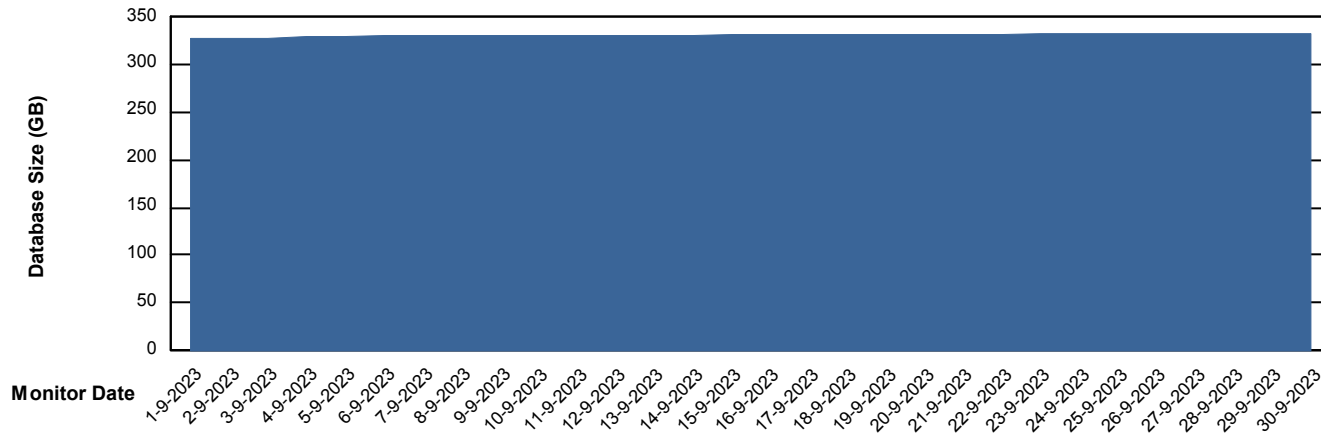

DATABASE SIZE STKDB_Production

Database growth over last month