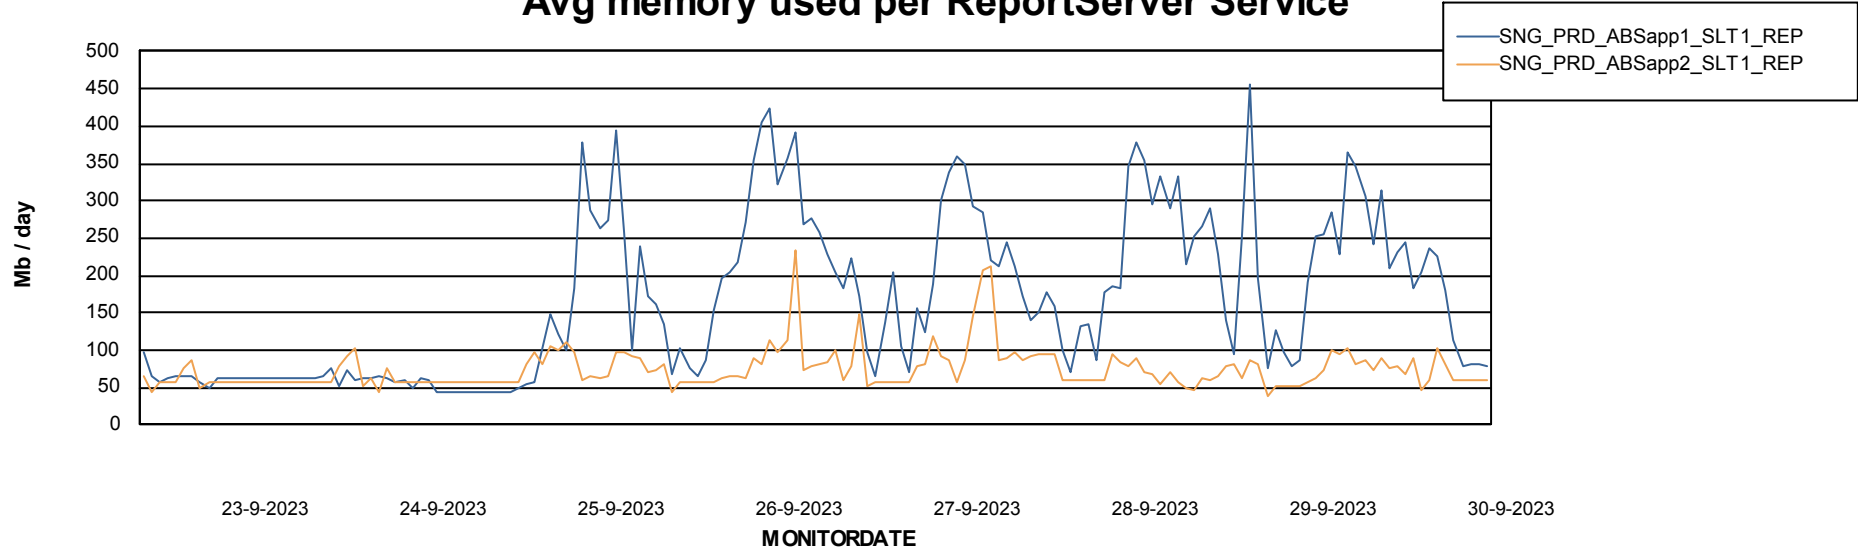

ABSSolute Application ReportServer Services

Avg memory used per ReportServer Service