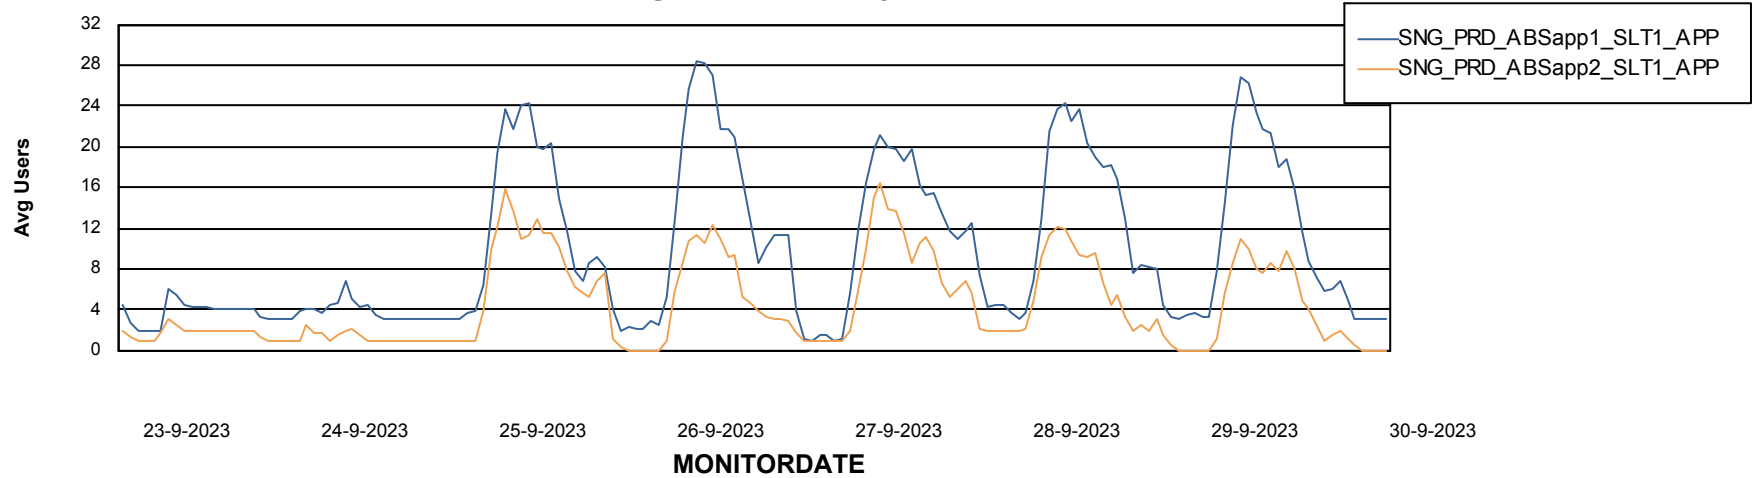

Weekly SLA Customer Report

Customer SNG_Production
Database ID 70

ABSolute Application Server Services

Avg memory used per ABS Server Service

Avg users per day per ABS server

Weekly SLA Customer Report

Customer SNG_Production
Database ID 70