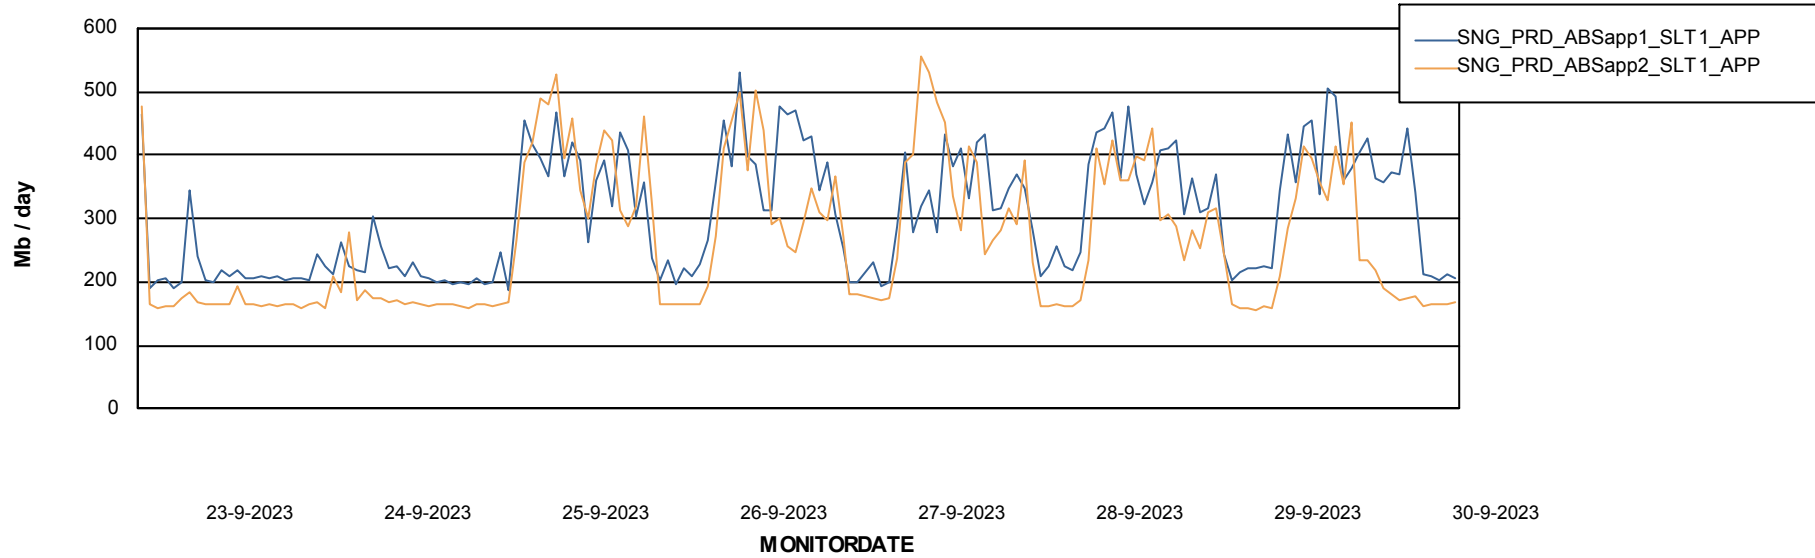

Database Performance SNG_PRD_ORACLE1

Weekly SLA Customer Report

Customer SNG_Production
 Database ID 70

DATABASE SIZE SNG_PRD_ORACLE1

Database growth over last month

Database Tablespace SNG_PRD_ORACLE1

Date	Tablespace Name	Filesize (Gb)	Usedsize (Gb)	Percentage free
30-9-2023	ABSDATA	54	41	25
	INDX	135	110	19
29-9-2023	ABSDATA	54	41	25
	INDX	135	110	19
28-9-2023	ABSDATA	54	41	25
	INDX	135	110	19
27-9-2023	ABSDATA	54	41	25
	INDX	135	110	19
26-9-2023	ABSDATA	54	41	25
	INDX	135	110	19
25-9-2023	ABSDATA	54	41	25
	INDX	135	110	19
24-9-2023	ABSDATA	54	41	25
	INDX	135	110	19

Weekly SLA Customer Report

Customer SNG_Production
Database ID 70

ABSolute Application Server Services

Avg memory used per ABS Server Service

Avg users per day per ABS server

Weekly SLA Customer Report

Customer SNG_Production
Database ID 70