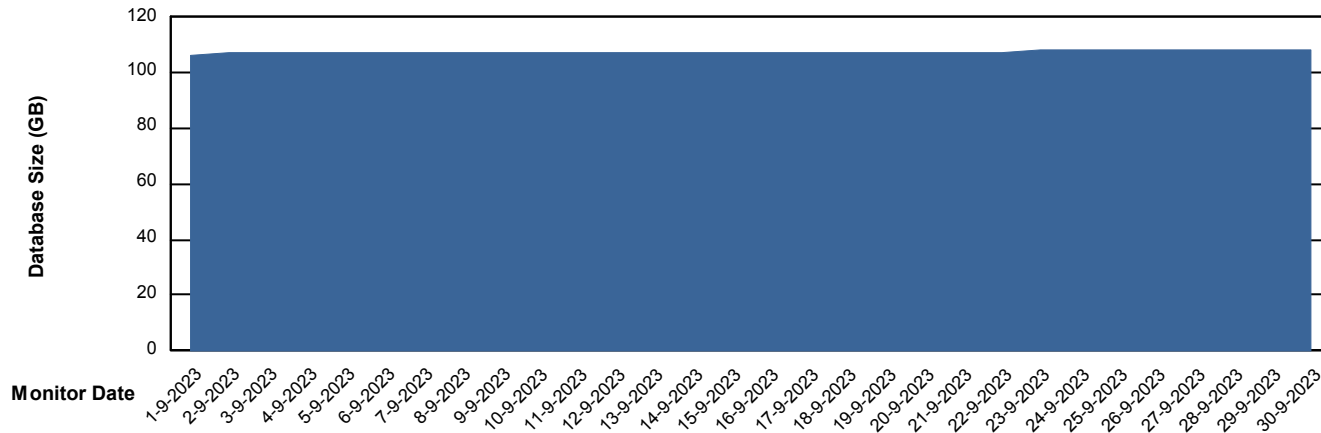

DATABASE SIZE RSS_PRD_SV1364_PRD_DB

Database growth over last month