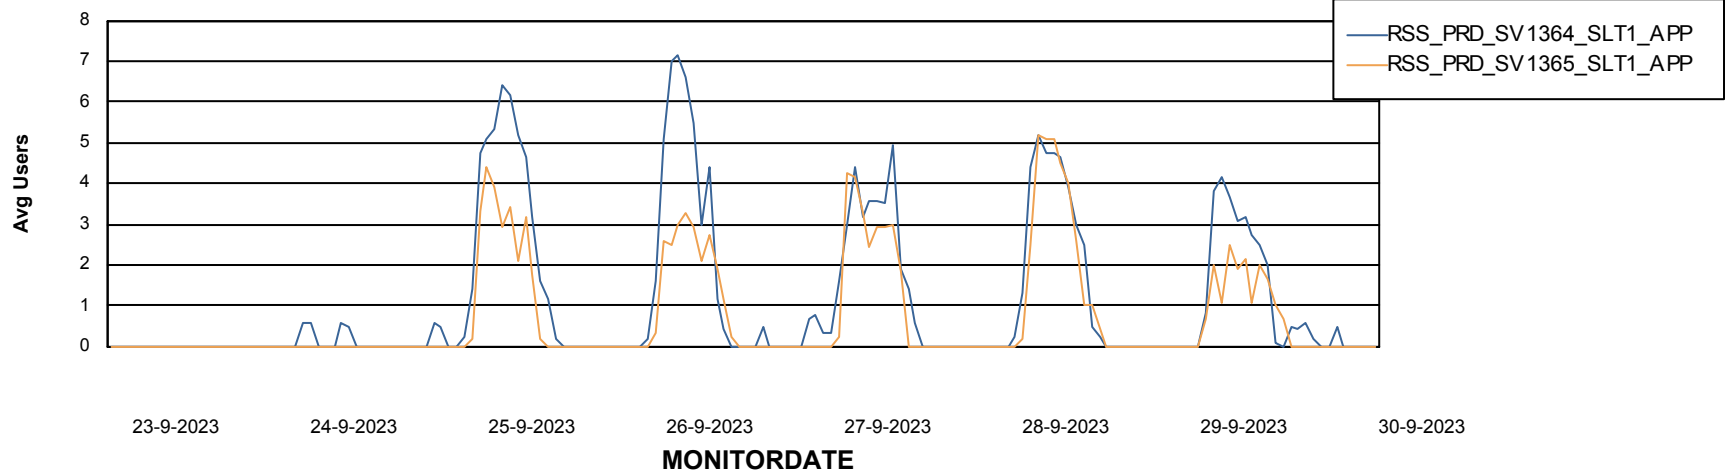

Avg users per day per ABS server