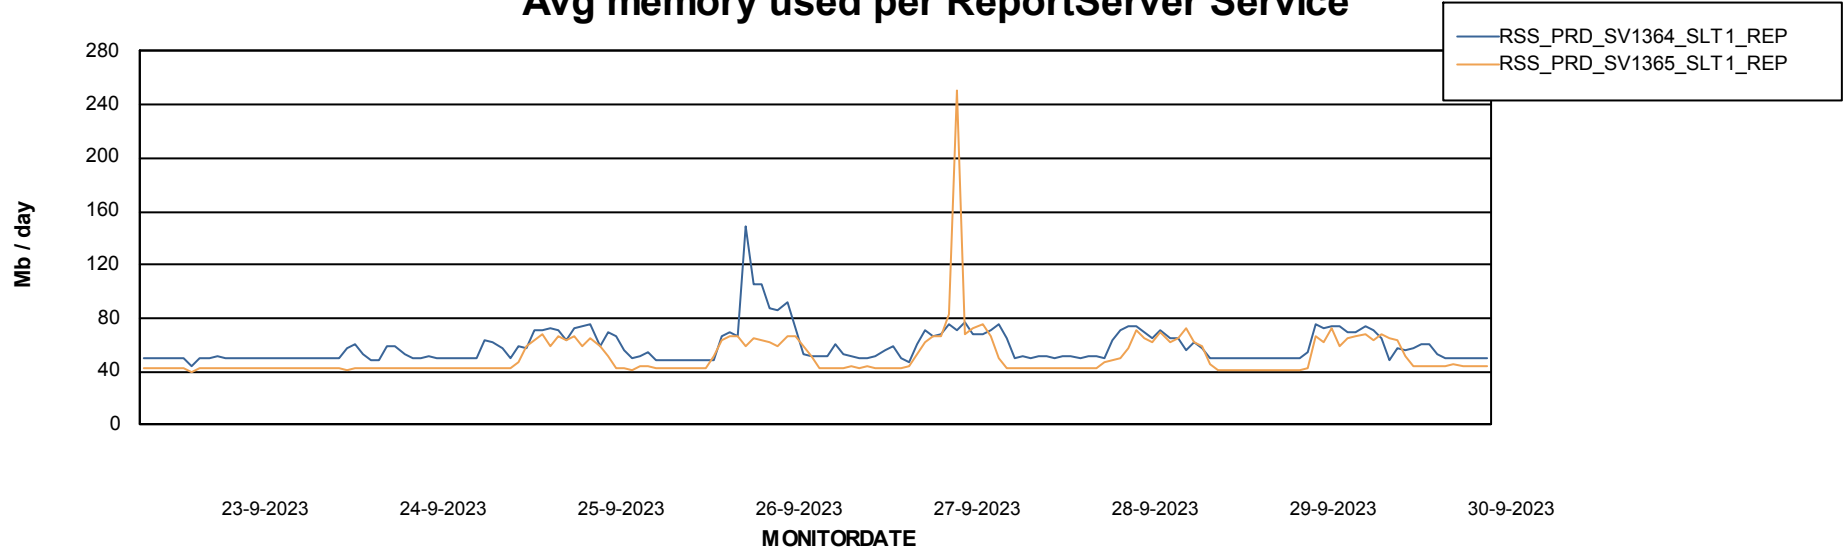

Avg users per day per ABS server

Weekly SLA Customer Report

Customer RSS Production
Database ID 52

ABSSolute Application ReportServer Services

Avg memory used per ReportServer Service

Weekly SLA Customer Report