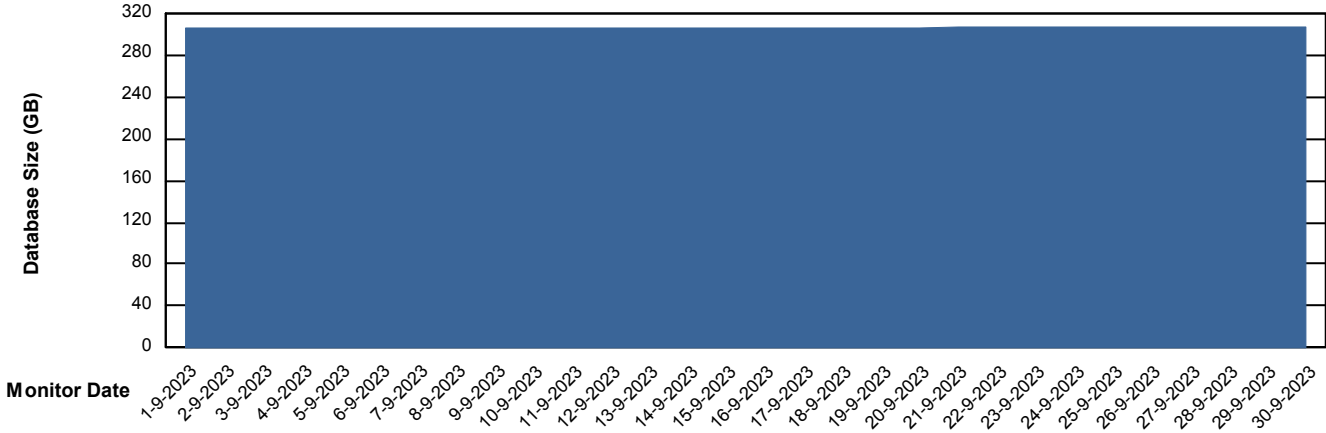

Weekly SLA Customer Report

Customer PCO_Production (Bronze)
Database ID 44

Database Performance PCODB_Production

Weekly SLA Customer Report

Customer PCO_Production (Bronze)
 Database ID 44

DATABASE SIZE PCODB_Production

Database growth over last month

Database Tablespace PCODB_Production

Date	Tablespace Name	Filesize (Gb)	Usedsize (Gb)	Percentage free
30-9-2023	ABSDATA	238	117	51
	INDX	329	187	43
29-9-2023	ABSDATA	238	117	51
	INDX	329	187	43
28-9-2023	ABSDATA	238	117	51
	INDX	329	187	43
27-9-2023	ABSDATA	238	117	51
	INDX	329	187	43
26-9-2023	ABSDATA	238	117	51
	INDX	329	187	43
25-9-2023	ABSDATA	238	117	51
	INDX	329	187	43
24-9-2023	ABSDATA	238	117	51
	INDX	329	187	43