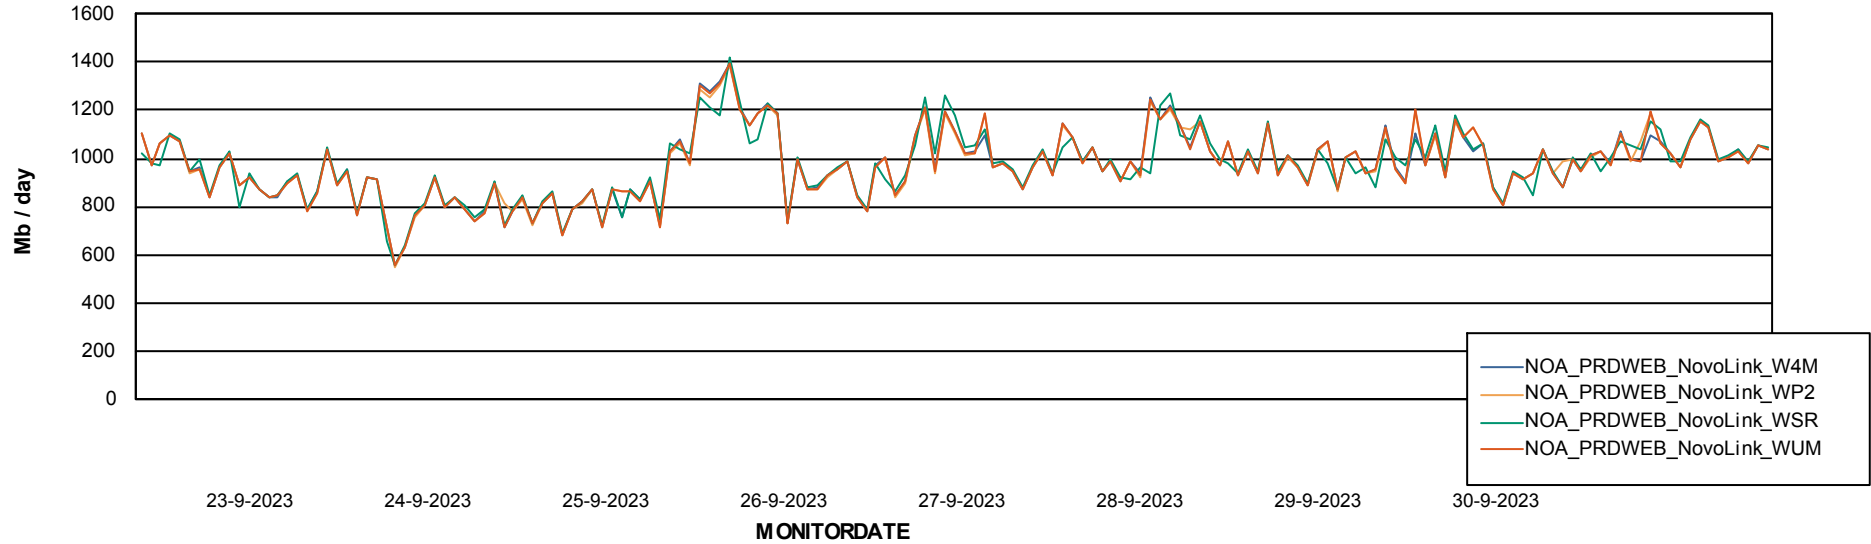

ABSolute Web Component Services

Avg memory used per ABS Web component