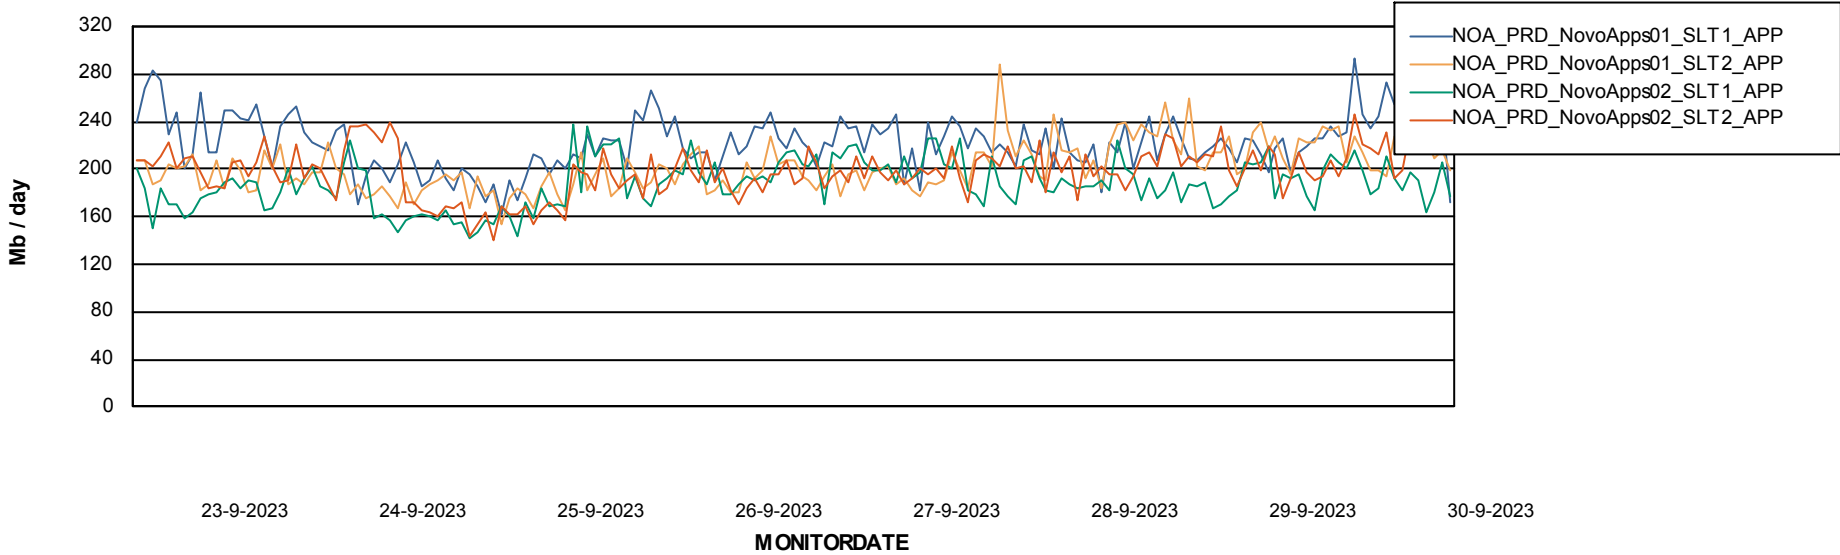

ABSSolute Application Server Services

Avg memory used per ABS Server Service