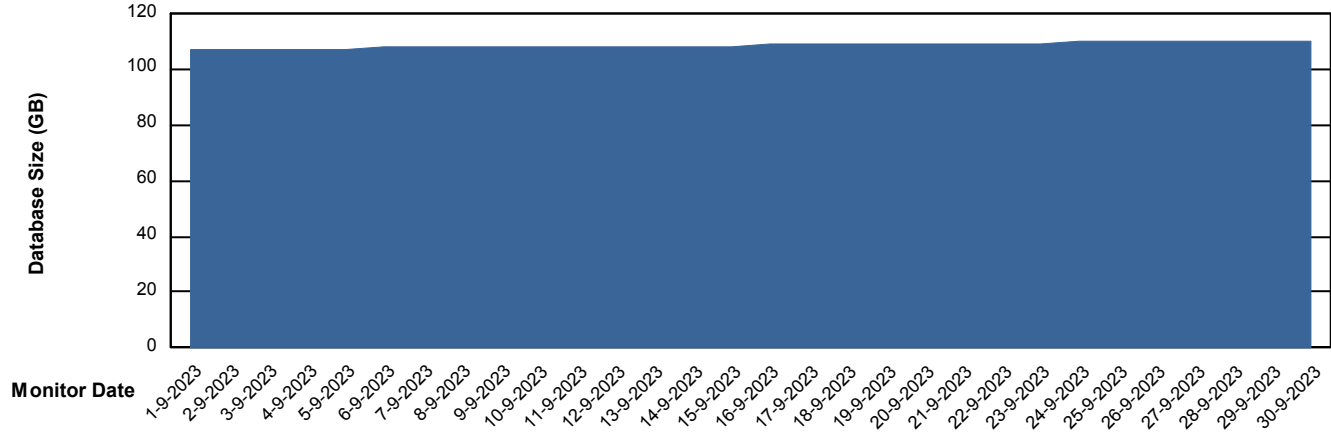

DATABASE SIZE NOA_BI_NOVOBI_Production

Database growth over last month