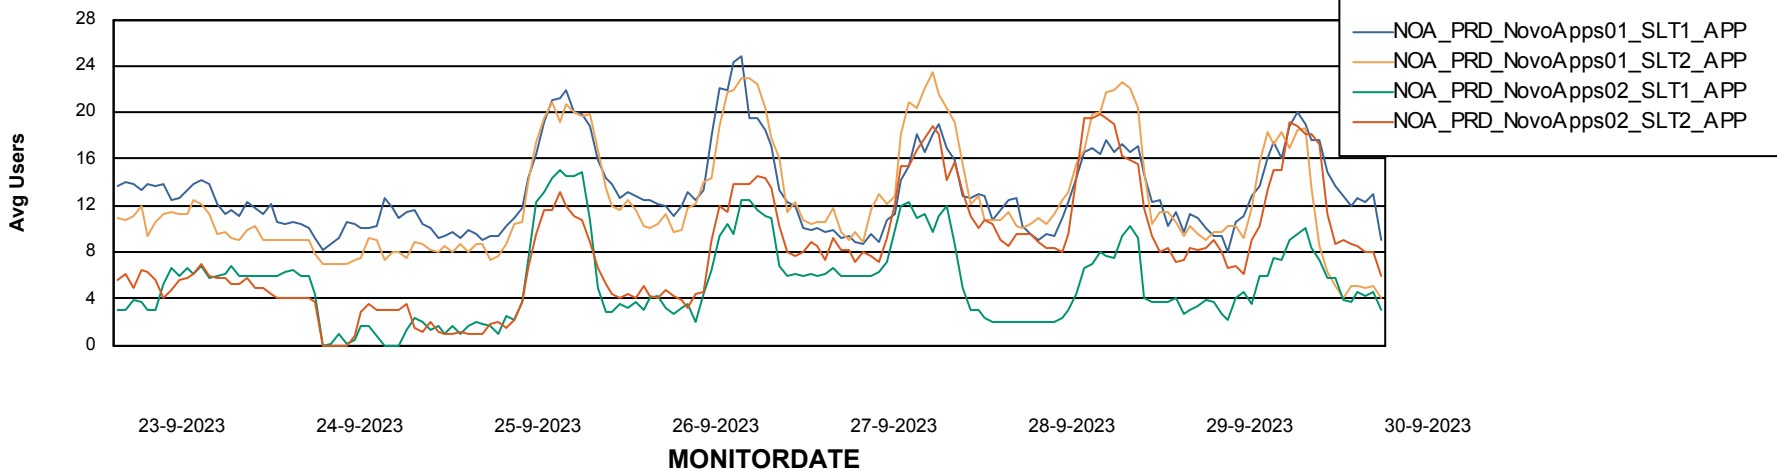

Avg users per day per ABS server