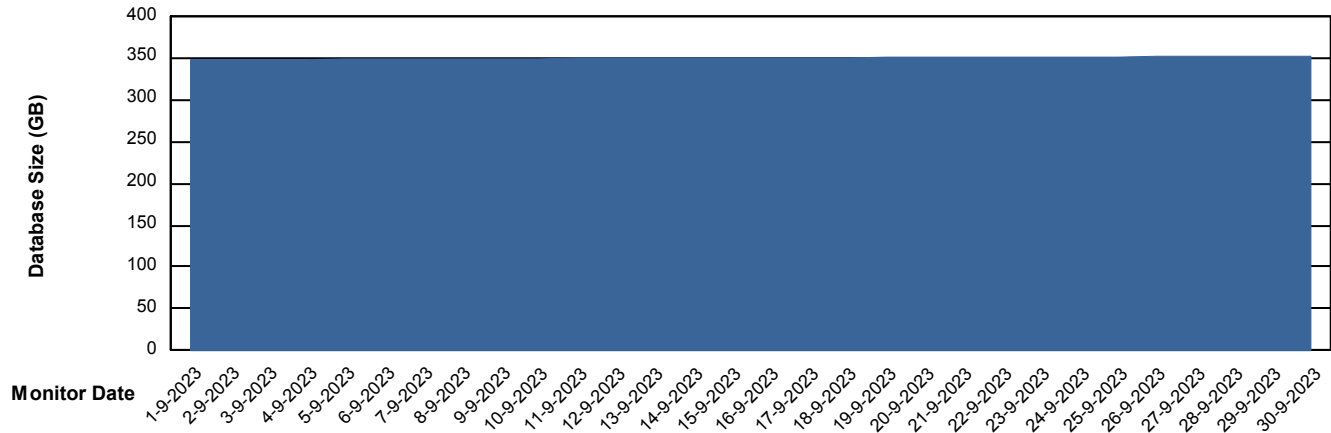

DATABASE SIZE NOA_PRD_NovoABS01_DB

Database growth over last month