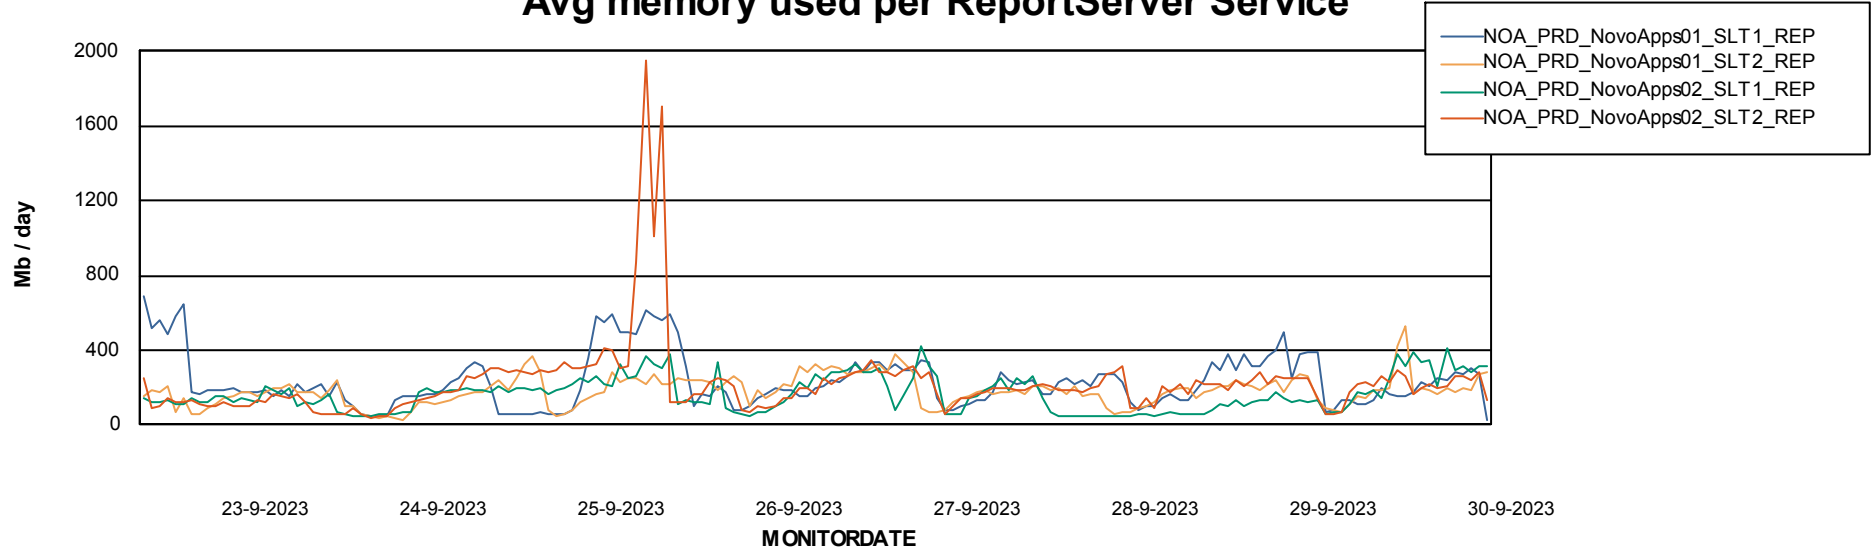

ABSSolute Application ReportServer Services

Avg memory used per ReportServer Service