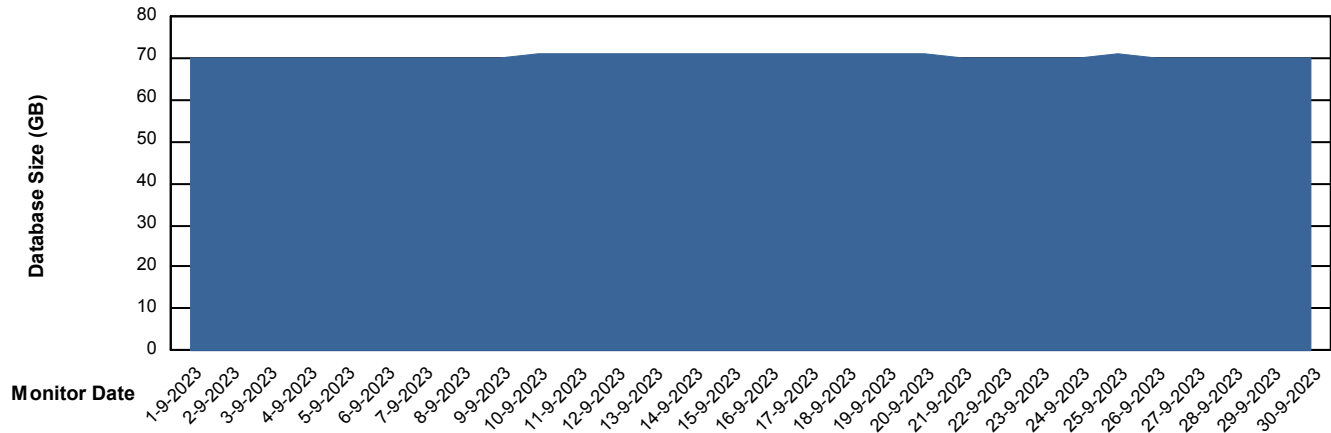

DATABASE SIZE KLA_TST_KLAHQORA04_DB

Database growth over last month