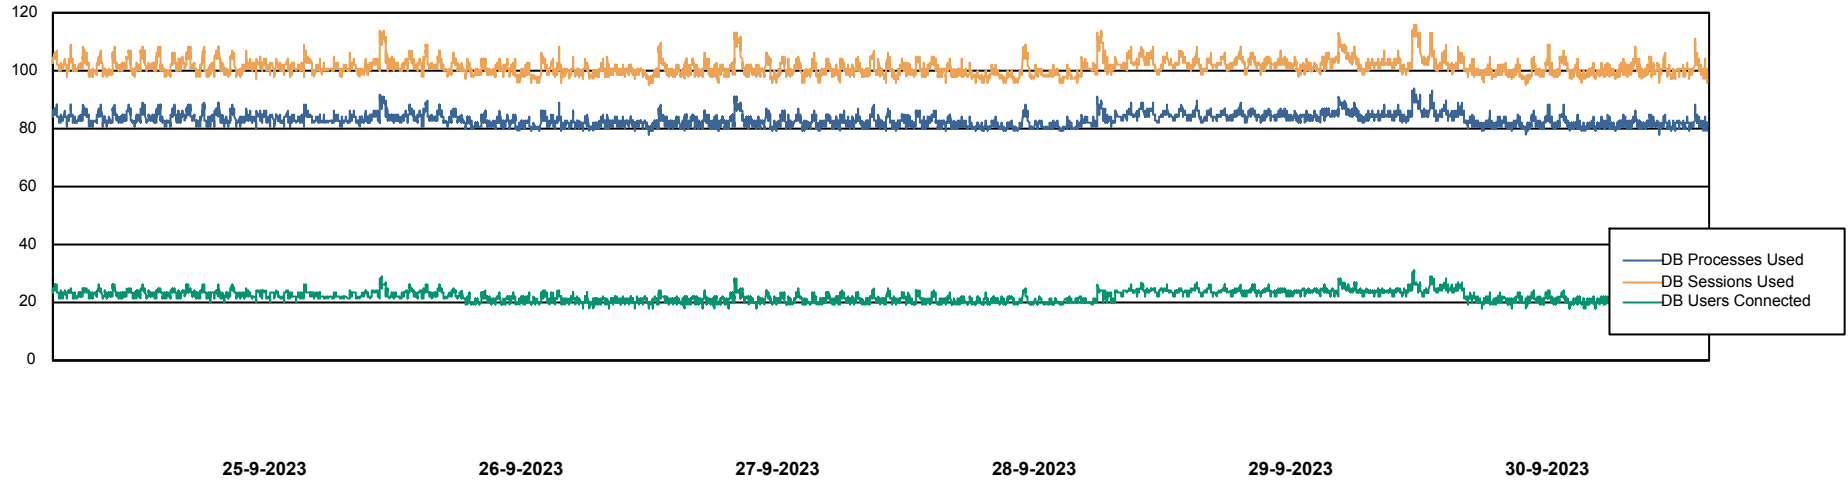

Database Performance KBR_PRD_BI-DBSRV_DB