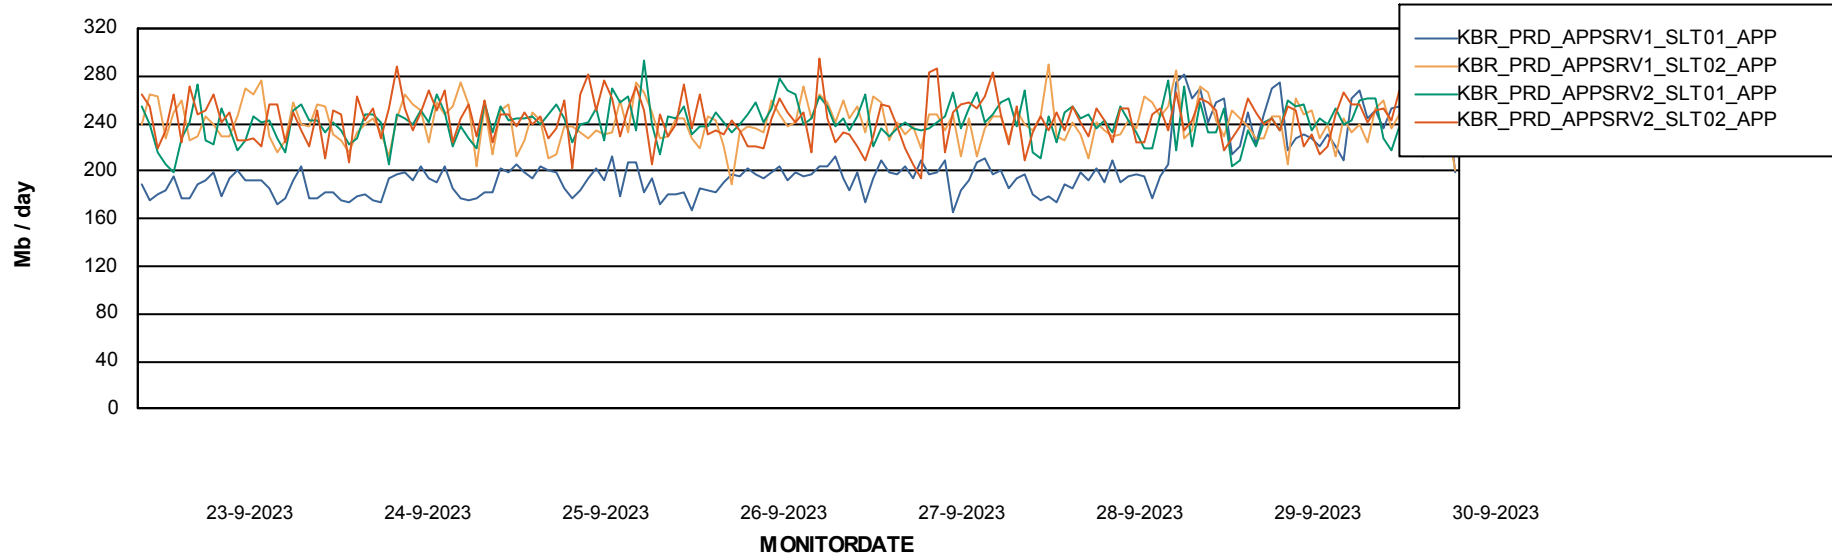

ABSSolute Application Server Services

Avg memory used per ABS Server Service