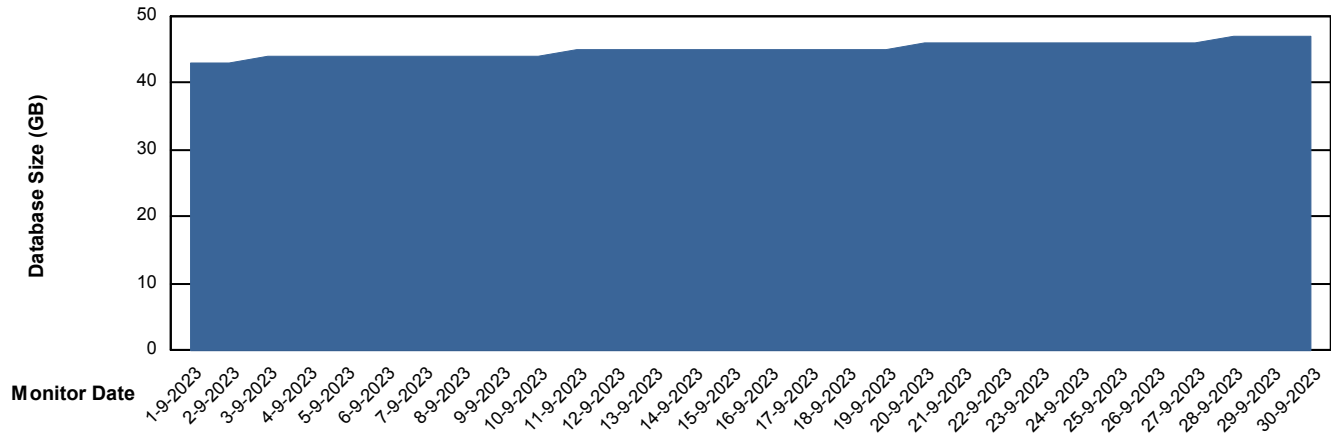

DATABASE SIZE KBR_PRD_DB-SRV1_DB

Database growth over last month