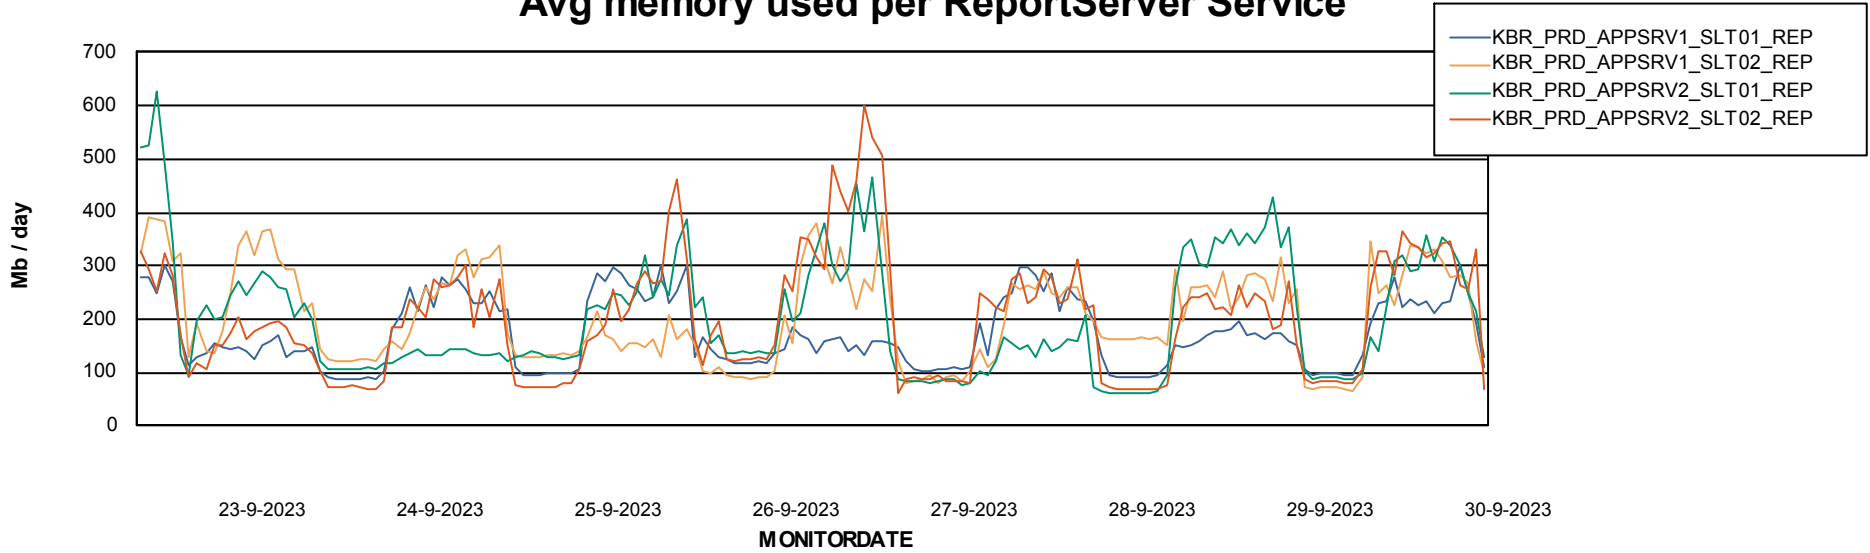

Avg memory used per ABS Server Service

Weekly SLA Customer Report

Customer KBR_Production
Database ID 117

ABSSolute Application Server Services

Avg memory used per ReportServer Service

Avg users per day per ABS server