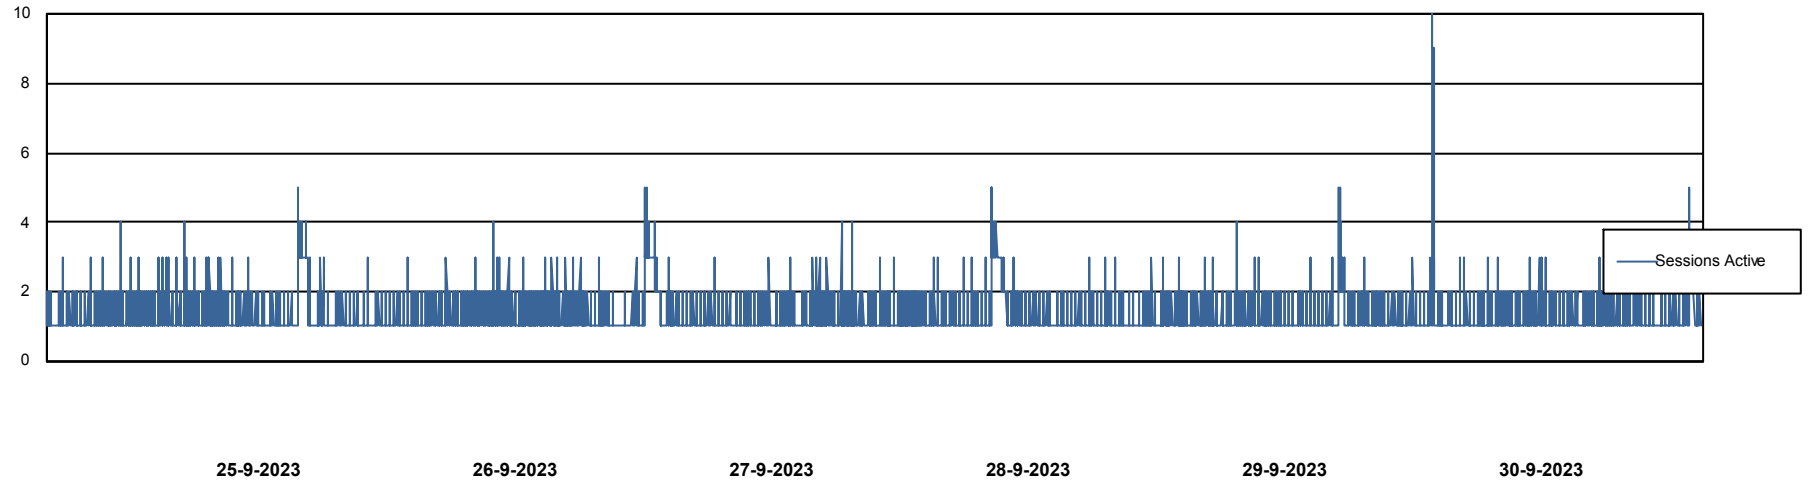

Weekly SLA Customer Report

Customer KBR_Production
 Database ID 117

Harddisk Usage KBR_PRD_WEBSRV2

	Free disk space on / (%)	Total disk space on / (Gb)	Used disk space on / (Gb)	Free disk space on /boot (%)	Total disk space on /boot (Gb)	Used disk space on /boot (Gb)
30-9-2023	83	55	10	59	1	0
29-9-2023	83	55	9	59	1	0
28-9-2023	83	55	9	59	1	0
27-9-2023	83	55	9	59	1	0
26-9-2023	83	55	9	59	1	0
25-9-2023	83	55	9	59	1	0
24-9-2023	83	55	9	59	1	0

Weekly SLA Customer Report

Customer KBR_Production
Database ID 117

Database Performance KBR_PRD_BI-DBSRV_DB

Weekly SLA Customer Report

Customer KBR_Production
Database ID 117

Database Performance KBR_PRD_DB-SRV1_DB