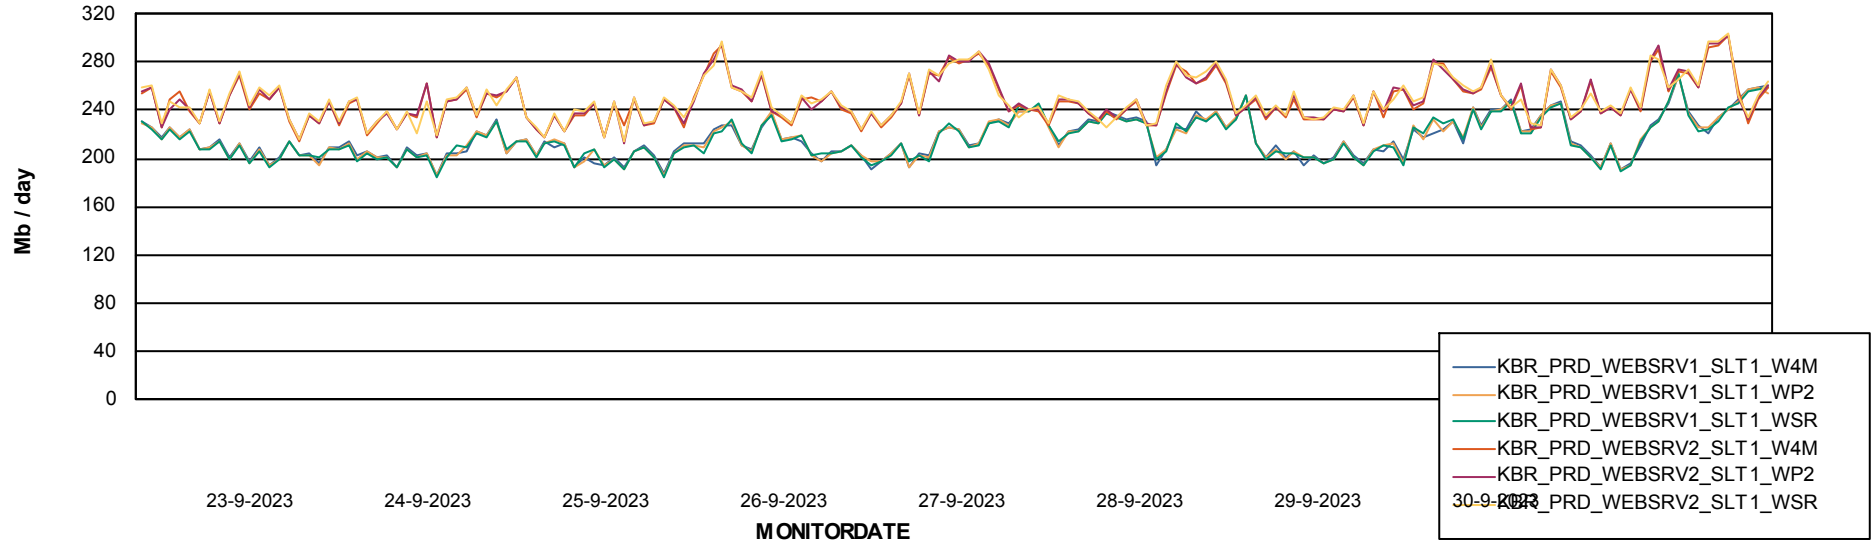

ABSSolute Web Component Services

Avg memory used per ABS Web component