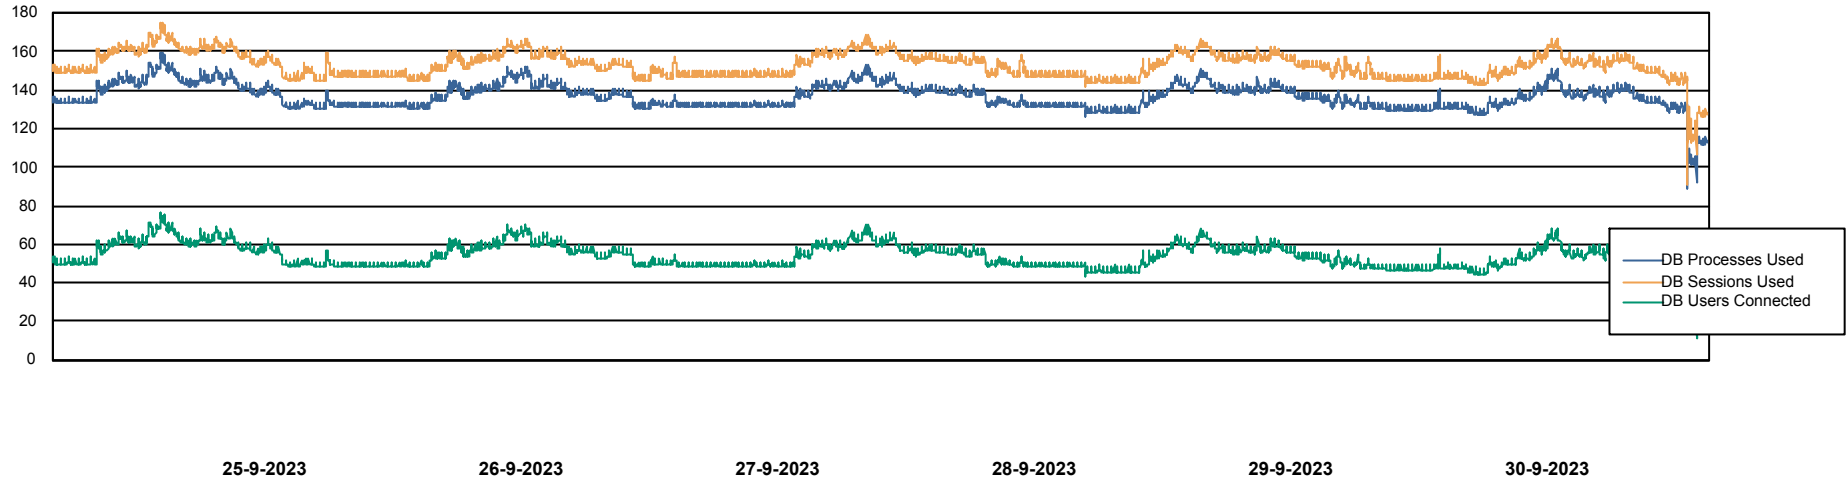

Weekly SLA Customer Report

Customer KBR_Production
 Database ID 117

Harddisk Usage KBR_PRD_WEBSRV2

	Free disk space on / (%)	Total disk space on / (Gb)	Used disk space on / (Gb)	Free disk space on /boot (%)	Total disk space on /boot (Gb)	Used disk space on /boot (Gb)
30-9-2023	83	55	10	59	1	0
29-9-2023	83	55	9	59	1	0
28-9-2023	83	55	9	59	1	0
27-9-2023	83	55	9	59	1	0
26-9-2023	83	55	9	59	1	0
25-9-2023	83	55	9	59	1	0
24-9-2023	83	55	9	59	1	0

Weekly SLA Customer Report

Customer KBR_Production
Database ID 117

Database Performance KBR_PRD_BI-DBSRV_DB

Weekly SLA Customer Report

Customer KBR_Production
Database ID 117

Database Performance KBR_PRD_DB-SRV1_DB