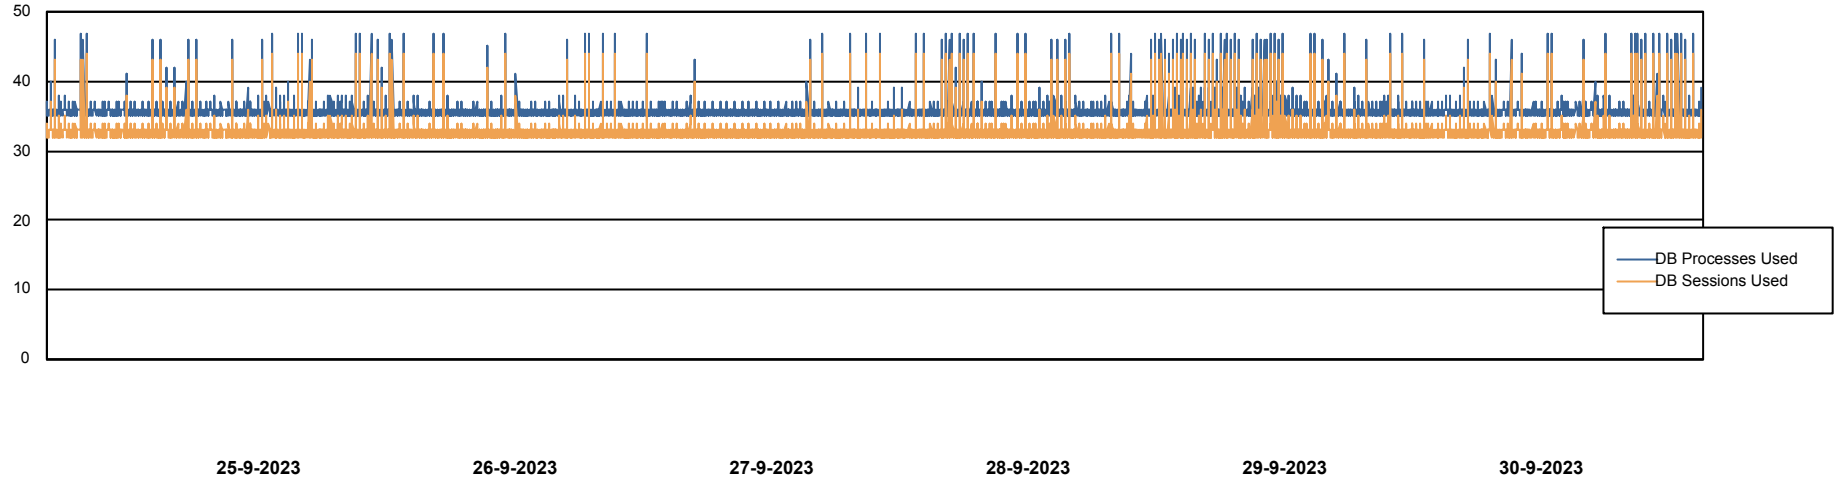

Database Performance KBR_PRD_DB-SRV2_SDB