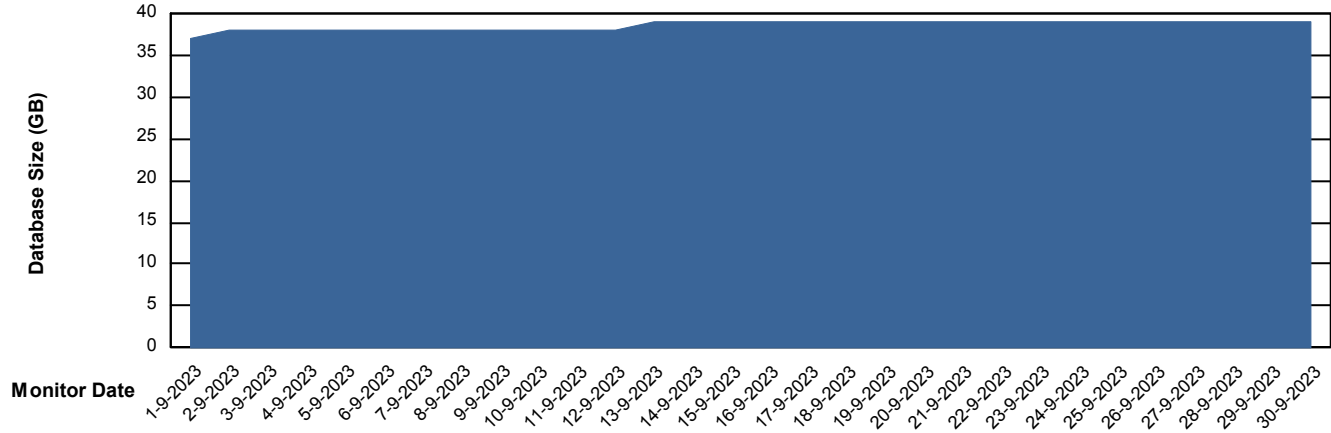

DATABASE SIZE KBR_PRD_BI-DBSRV_DB

Database growth over last month