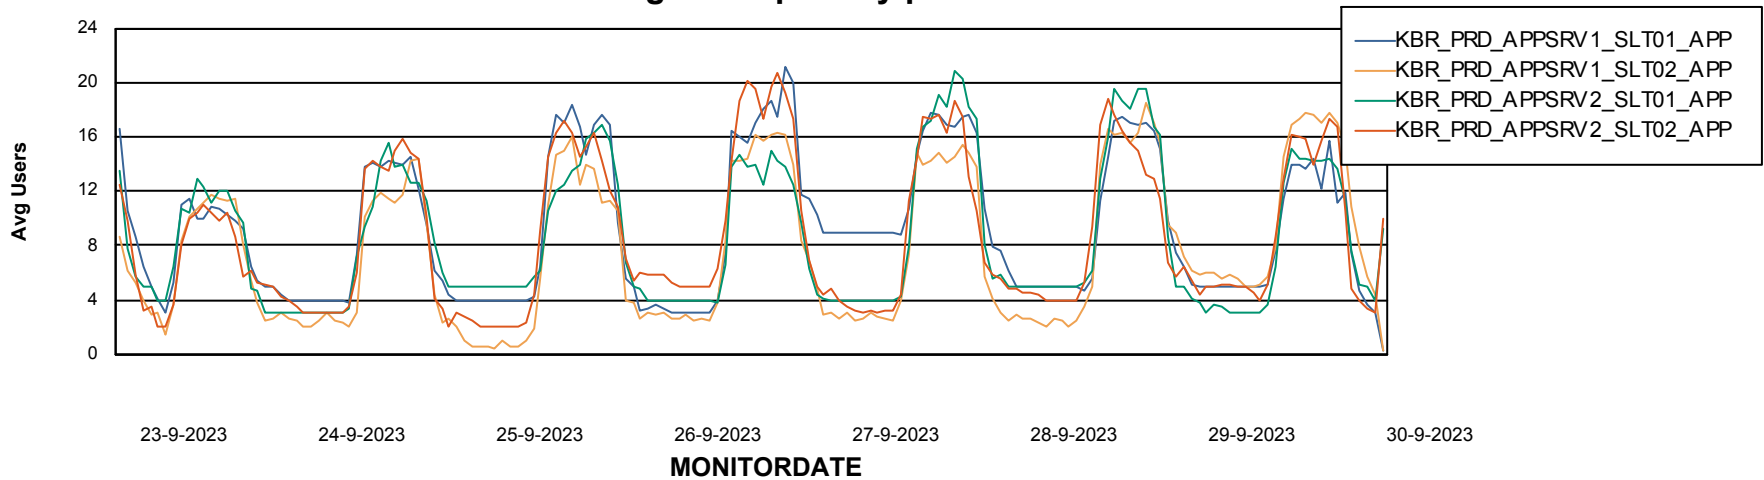

Avg memory used per ABS Server Service

Weekly SLA Customer Report

Customer KBR_Production
Database ID 117

ABSSolute Application Server Services

Avg memory used per ReportServer Service

Avg users per day per ABS server