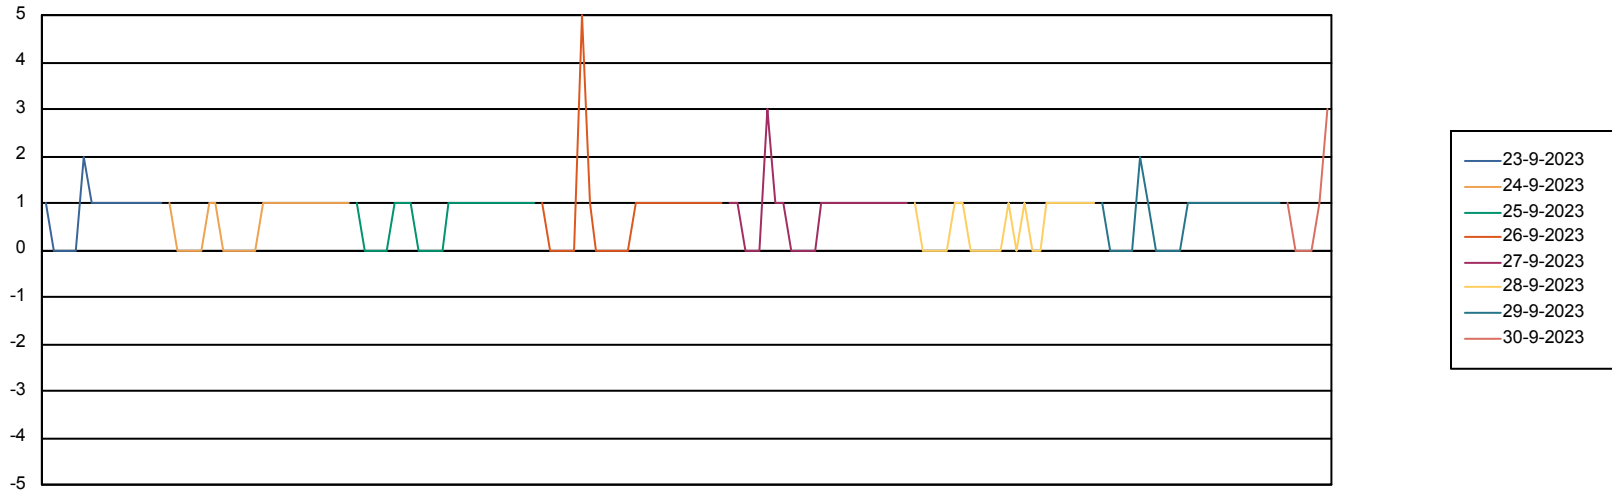

Standby Database Health KBR_Production

Recovery lag for last 7 days