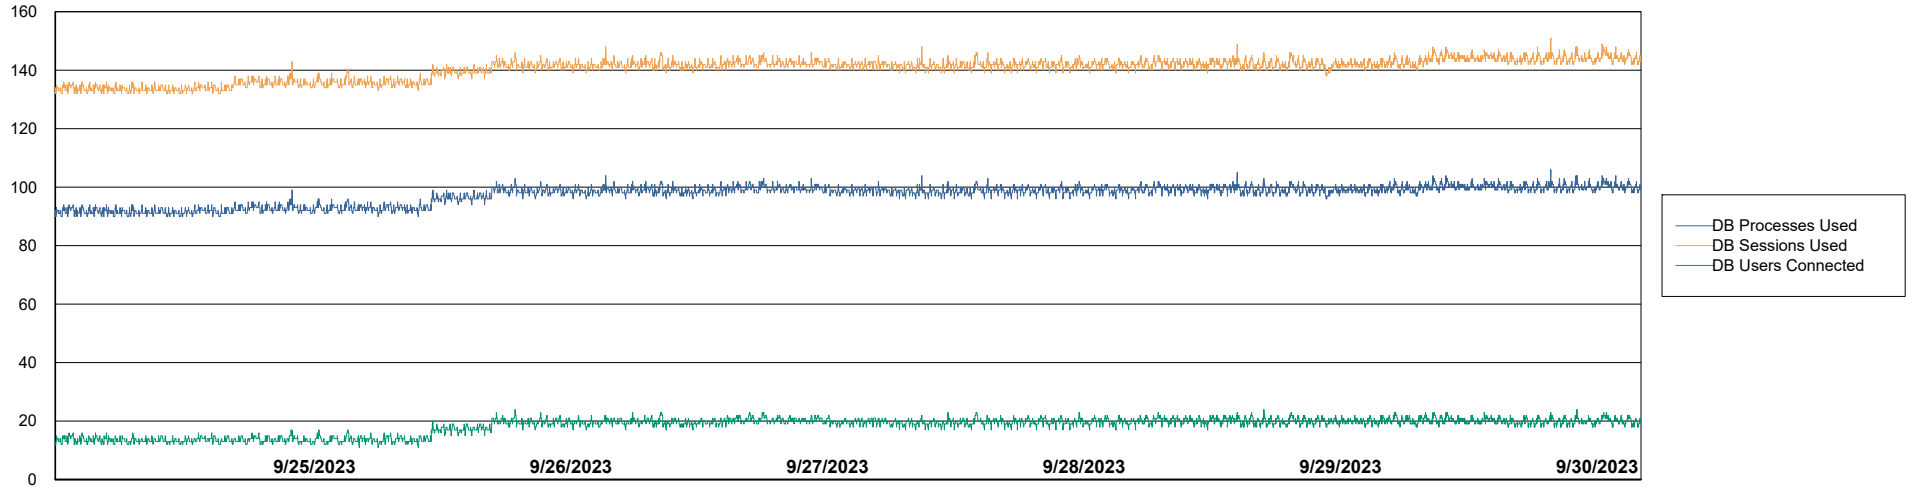

Database Performance HUE_PRD_S-ORABI2_ABS1