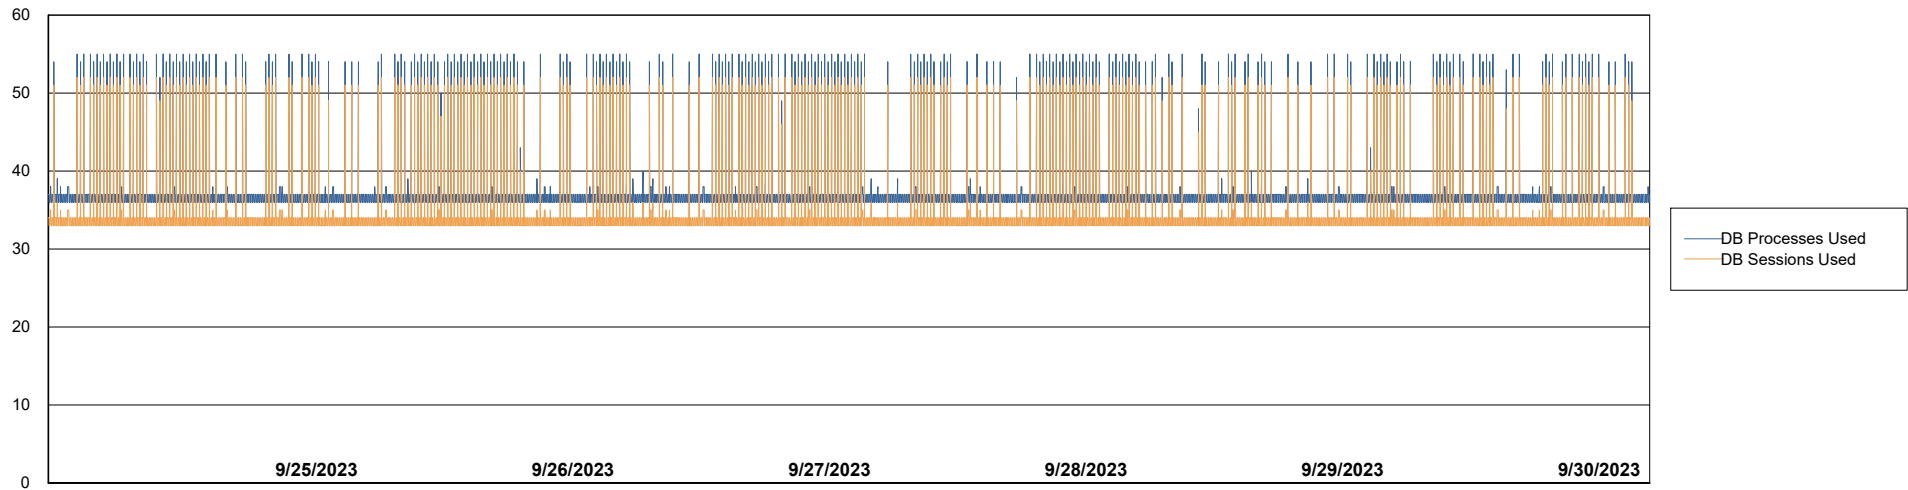

Database Performance HUE_PRD_S-ORATEST2_HSBABS1

DB Processes Max 1,000