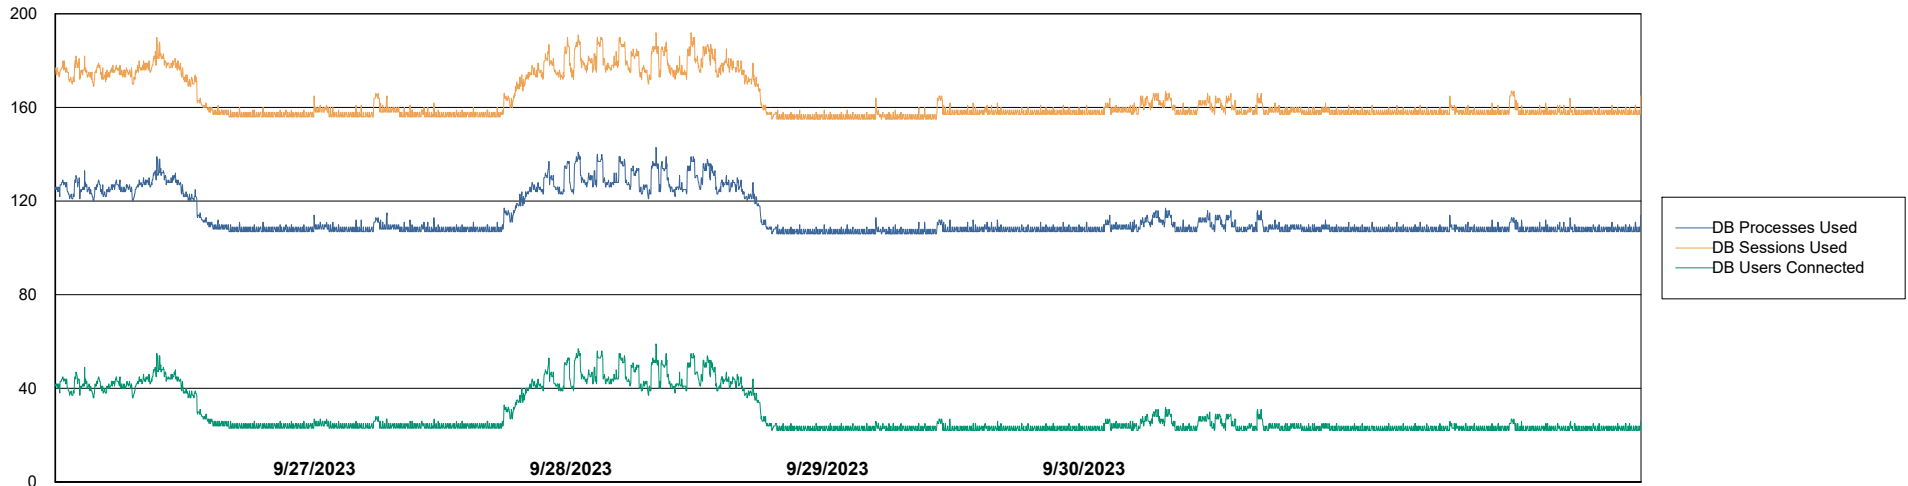

Weekly SLA Customer Report

Customer HUE_Production
Database ID 154

Database Performance HUE_PRD_S-ORABI2_ABS1

Weekly SLA Customer Report

Customer HUE_Production
Database ID 154

Database Performance HUE_PRD_S-ORAPROD2_ABS1