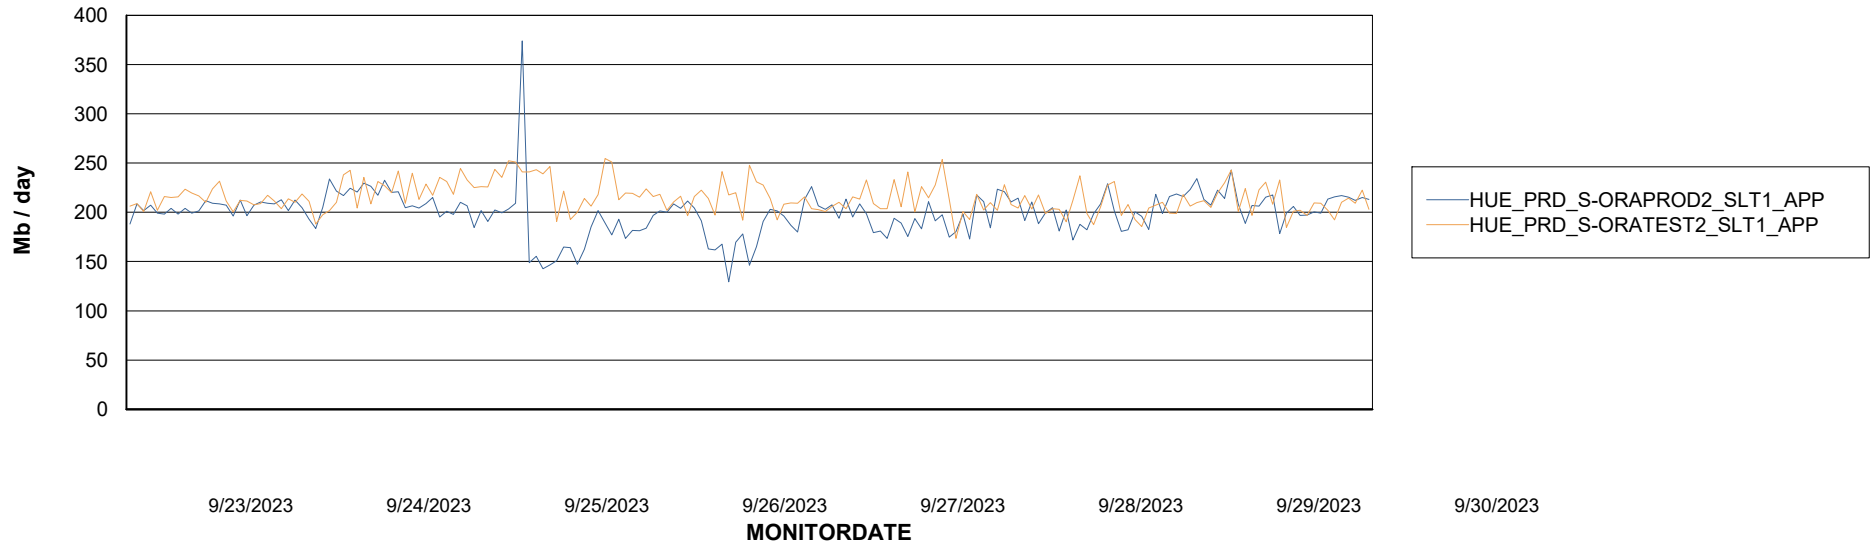

ABSSolute Application Server Services

Avg memory used per ABS Server Service