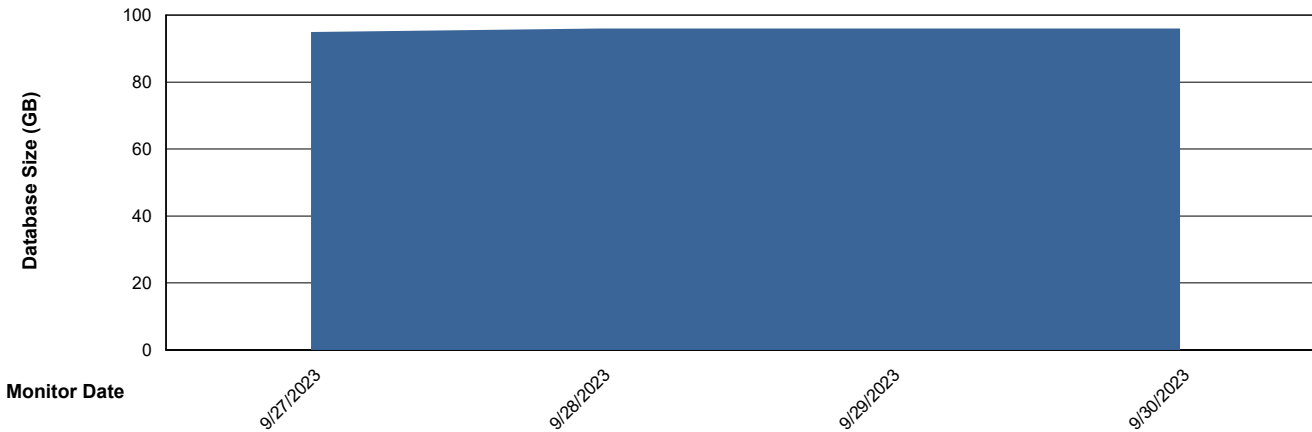

DATABASE SIZE HUE_PRD_S-ORAPROD2_ABS1

Database growth over last month