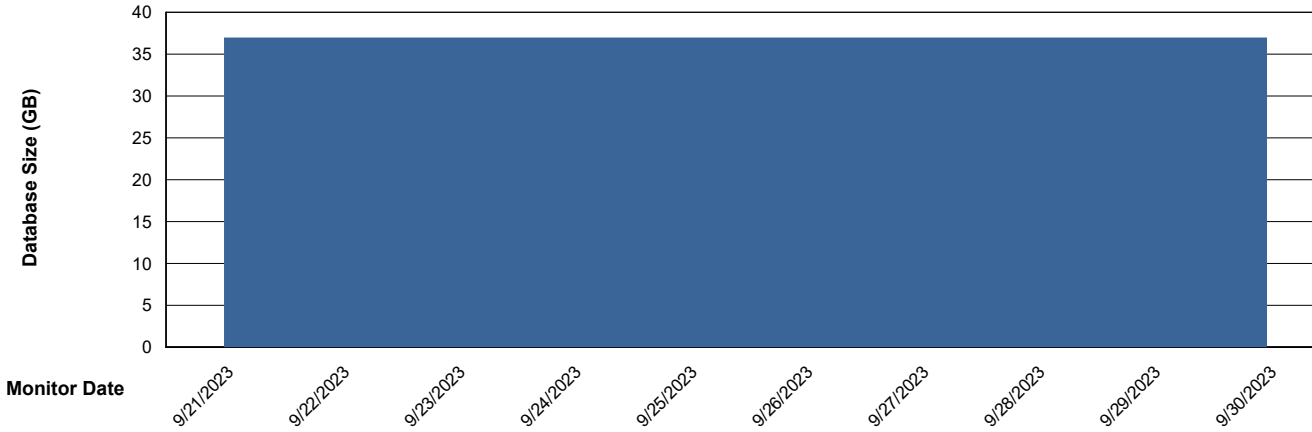

Weekly SLA Customer Report

Customer HUE_Production
Database ID 154

Database Performance HUE_PRD_S-ORATEST2_HSBABS1

DB Processes Max 1,000

Weekly SLA Customer Report

Customer HUE_Production
Database ID 154

DATABASE SIZE HUE_PRD_S-ORABI2_ABS1

Database growth over last month

DATABASE SIZE HUE_PRD_S-ORAPROD2_ABS1

Database growth over last month

Weekly SLA Customer Report

Customer HUE_Production
 Database ID 154

Database Tablespace HUE_PRD_S-ORABI2_ABS1