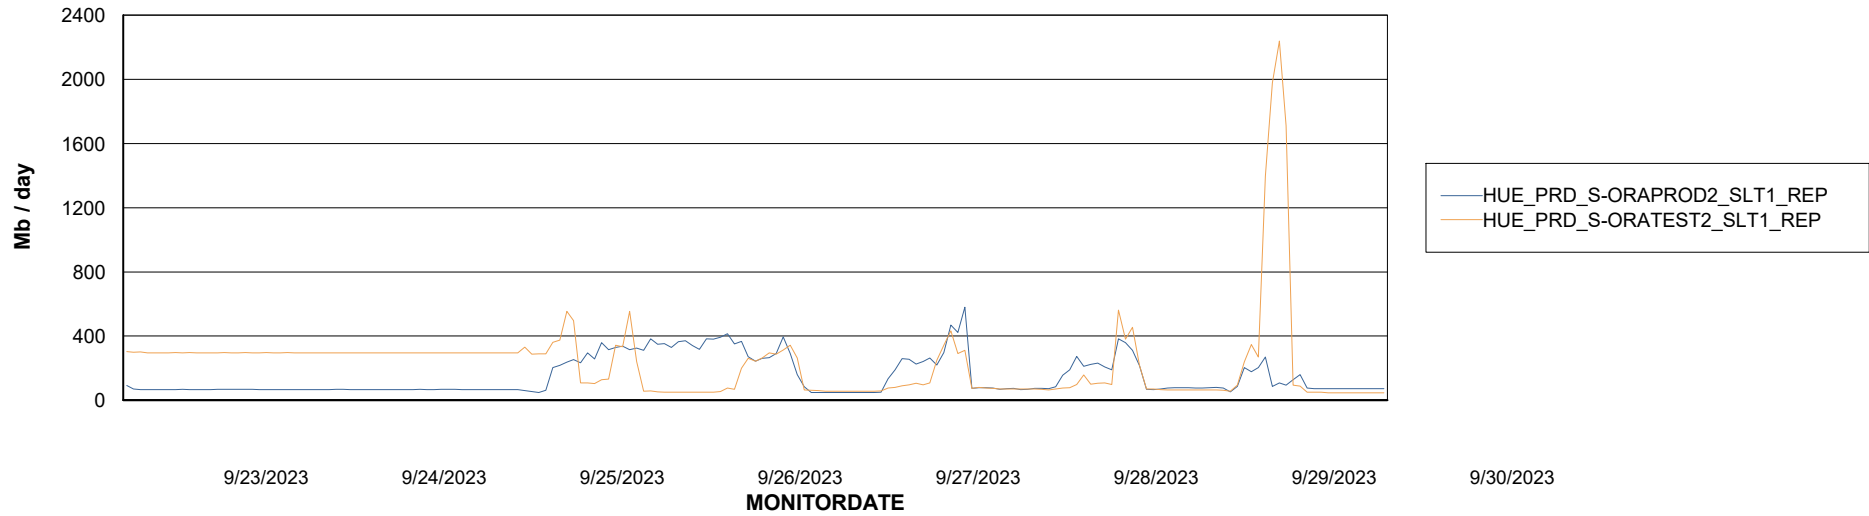

Avg memory used per ABS Server Service

Avg users per day per ABS server

Weekly SLA Customer Report

Customer HUE_Production
Database ID 154

ABSSolute Application ReportServer Services

Avg memory used per ReportServer Service