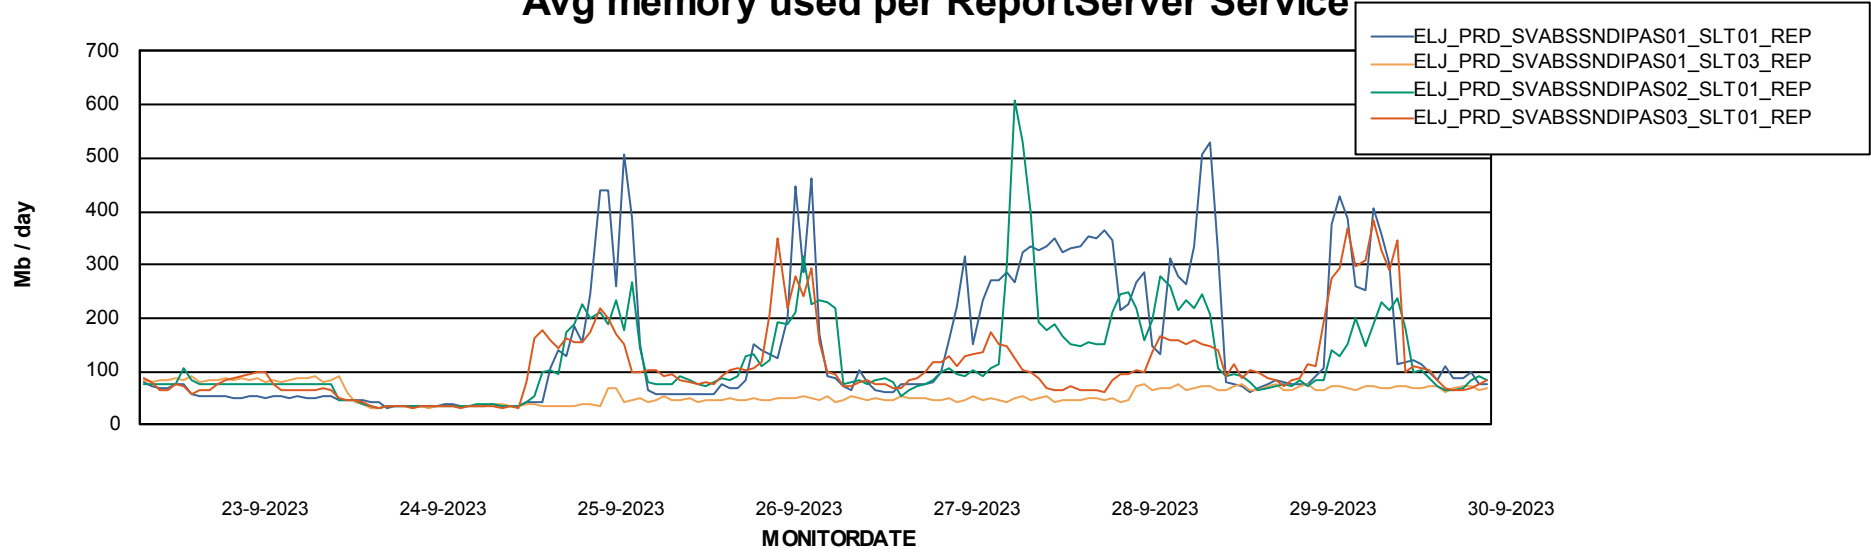

ABSSolute Application ReportServer Services

Avg memory used per ReportServer Service