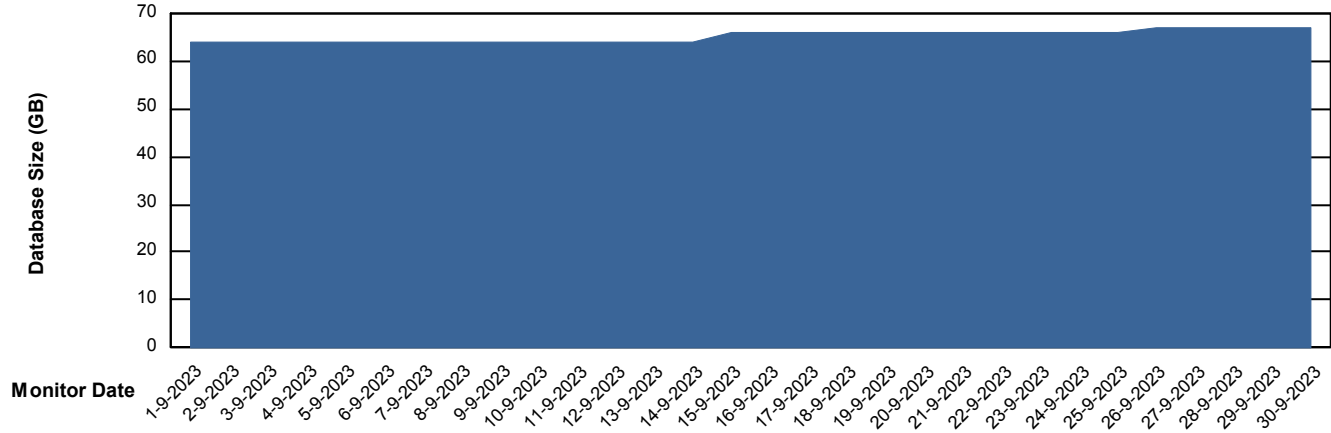

Weekly SLA Customer Report

Customer ELJ Production
Database ID 72

Database Performance ELJDB_BI_FRASEQXPRDDB03

Weekly SLA Customer Report

Customer ELJ Production
Database ID 72

DATABASE SIZE ELJ_FRASEQXPRDDB01_PROD_DB

Database growth over last month

DATABASE SIZE ELJDB_BI_FRASEQXPRDDB03

Database growth over last month

Weekly SLA Customer Report

Customer ELJ Production
Database ID 72

Database Tablespace ELJ_FRASEQXPRDDB01_PROD_DB