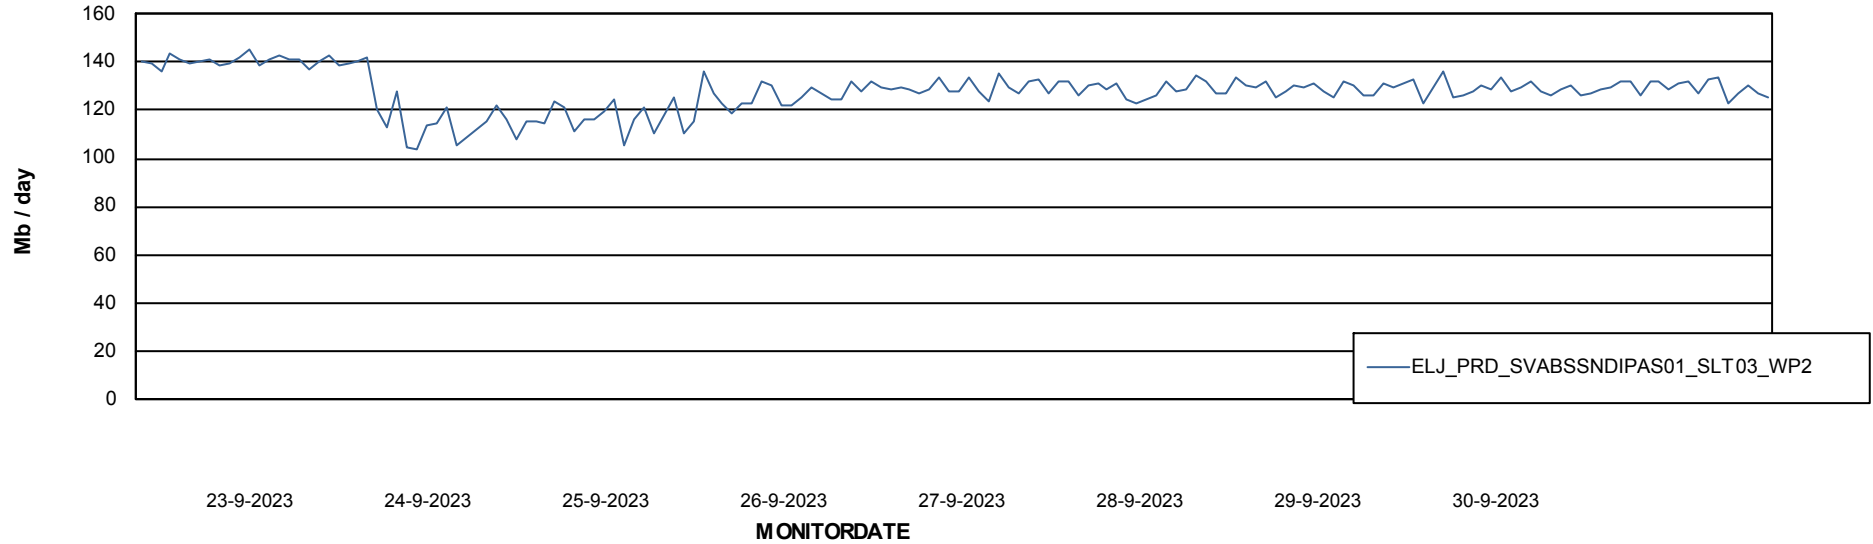

ABSSolute Application ReportServer Services

Avg memory used per ReportServer Service

Weekly SLA Customer Report

Customer ELJ Production
Database ID 72

ABSSolute Web Component Services

Avg memory used per ABS Web component