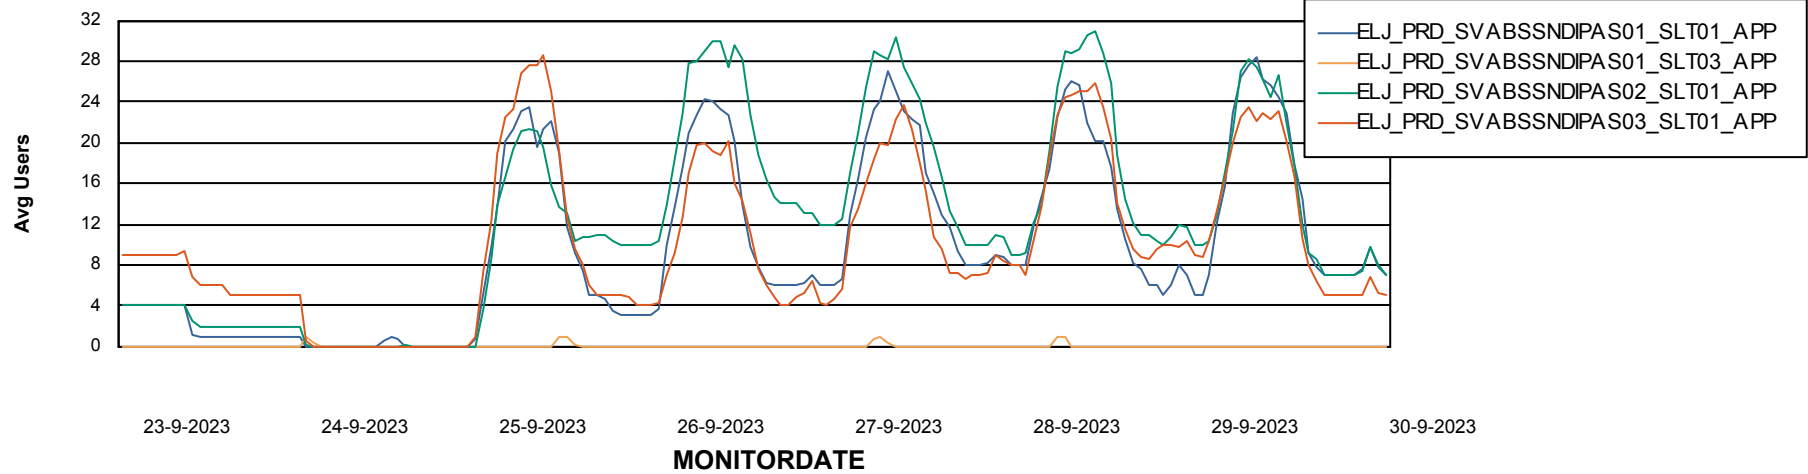

Weekly SLA Customer Report

Customer ELJ Production
Database ID 72

ABSolute Application Server Services

Avg memory used per ABS Server Service

Avg users per day per ABS server

Weekly SLA Customer Report

Customer ELJ Production
Database ID 72