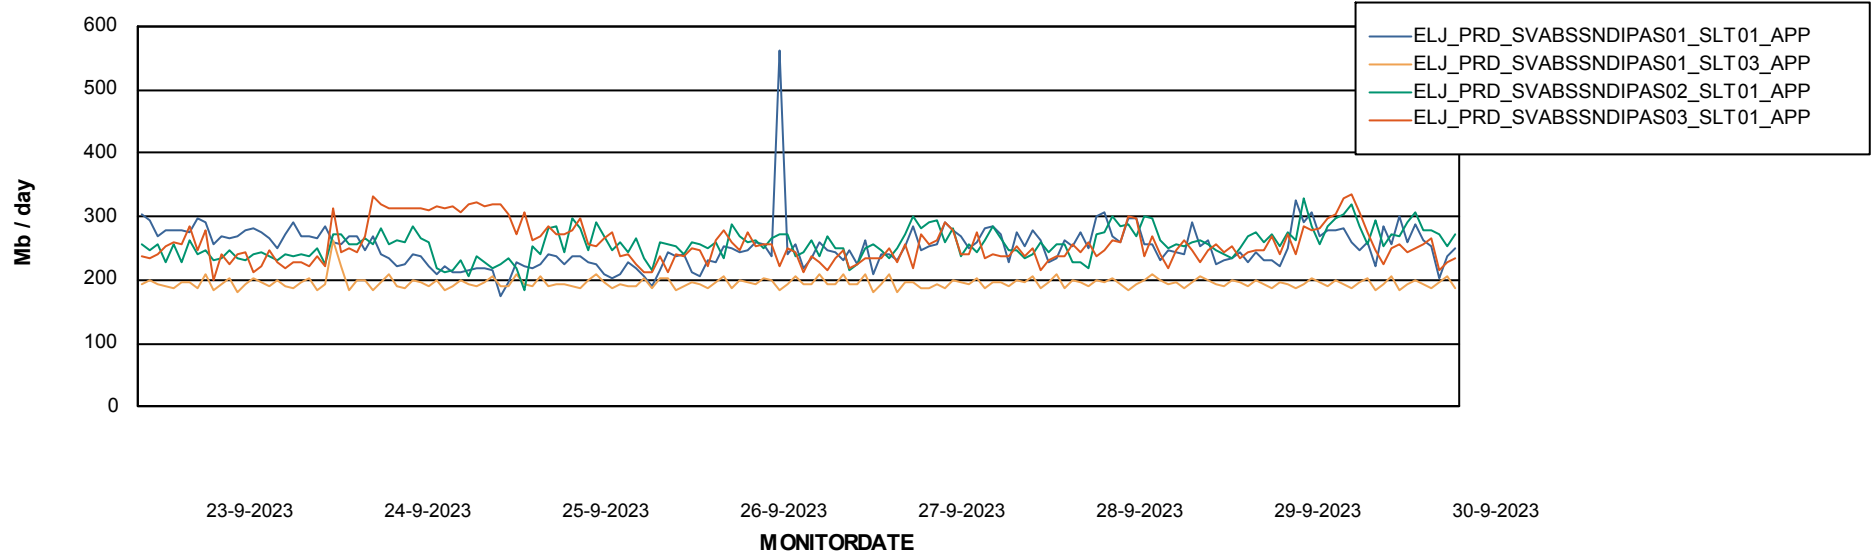

ABSolute Application Server Services

Avg memory used per ABS Server Service