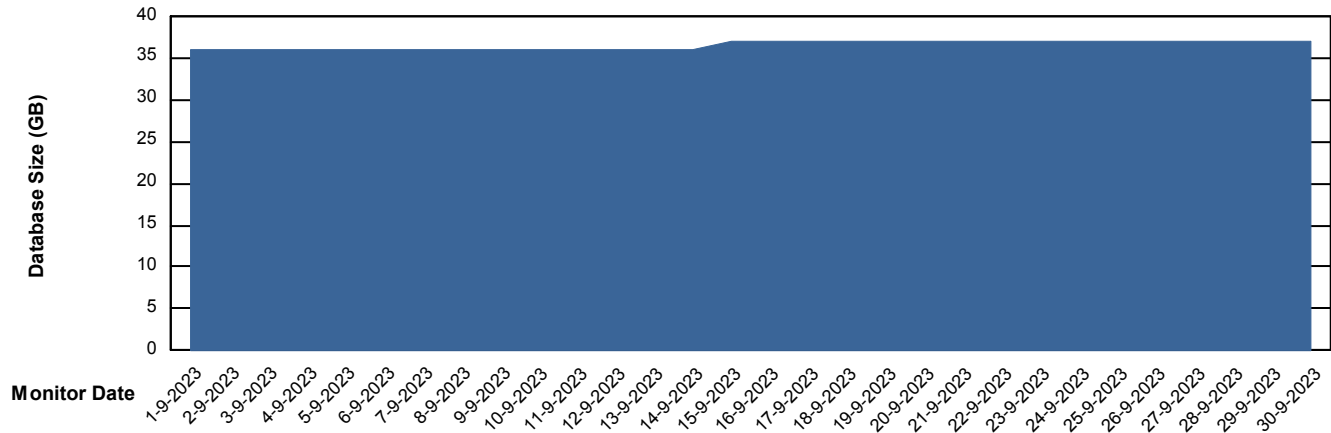

Weekly SLA Customer Report

Customer ELJ Production
Database ID 72

Database Performance ELJDB_BI_FRASEQXPRDDB03

Weekly SLA Customer Report

Customer ELJ Production
Database ID 72

DATABASE SIZE ELJ_FRASEQXPRDDB01_PROD_DB

Database growth over last month

DATABASE SIZE ELJDB_BI_FRASEQXPRDDB03

Database growth over last month

Weekly SLA Customer Report

Customer ELJ Production
Database ID 72

Database Tablespace ELJ_FRASEQXPRDDB01_PROD_DB