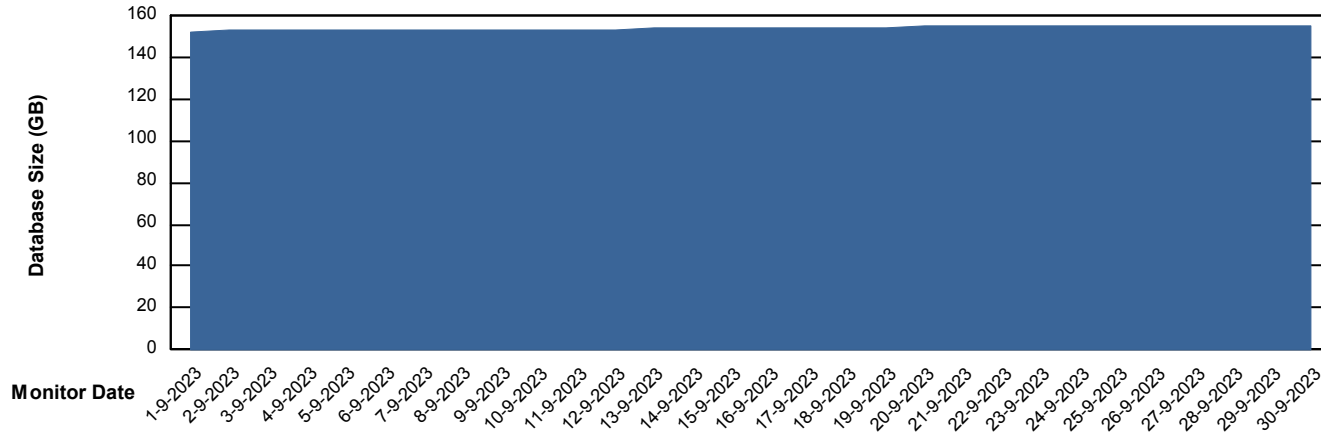

Customer ELI_Production
Database ID 62

Database Performance ELIDB_Standby

Weekly SLA Customer Report

Customer ELI_Production
Database ID 62

DATABASE SIZE ELIDB_BI

Database growth over last month

DATABASE SIZE ELIDB_Production

Database growth over last month

Weekly SLA Customer Report

Customer ELI_Production
 Database ID 62

Database Tablespace ELIDB_BI

Date	Tablespace Name	Filesize (Gb)	Usedsize (Gb)	Percentage free
30-9-2023	ABSDATA	100	78	22
	INDX	100	74	26
29-9-2023	ABSDATA	100	78	22
	INDX	100	74	26
28-9-2023	ABSDATA	100	79	21
	INDX	100	74	26
27-9-2023	ABSDATA	100	78	22
	INDX	100	74	26
26-9-2023	ABSDATA	100	78	22
	INDX	100	74	26
25-9-2023	ABSDATA	100	78	22
	INDX	100	74	26
24-9-2023	ABSDATA	100	78	22
	INDX	100	74	26