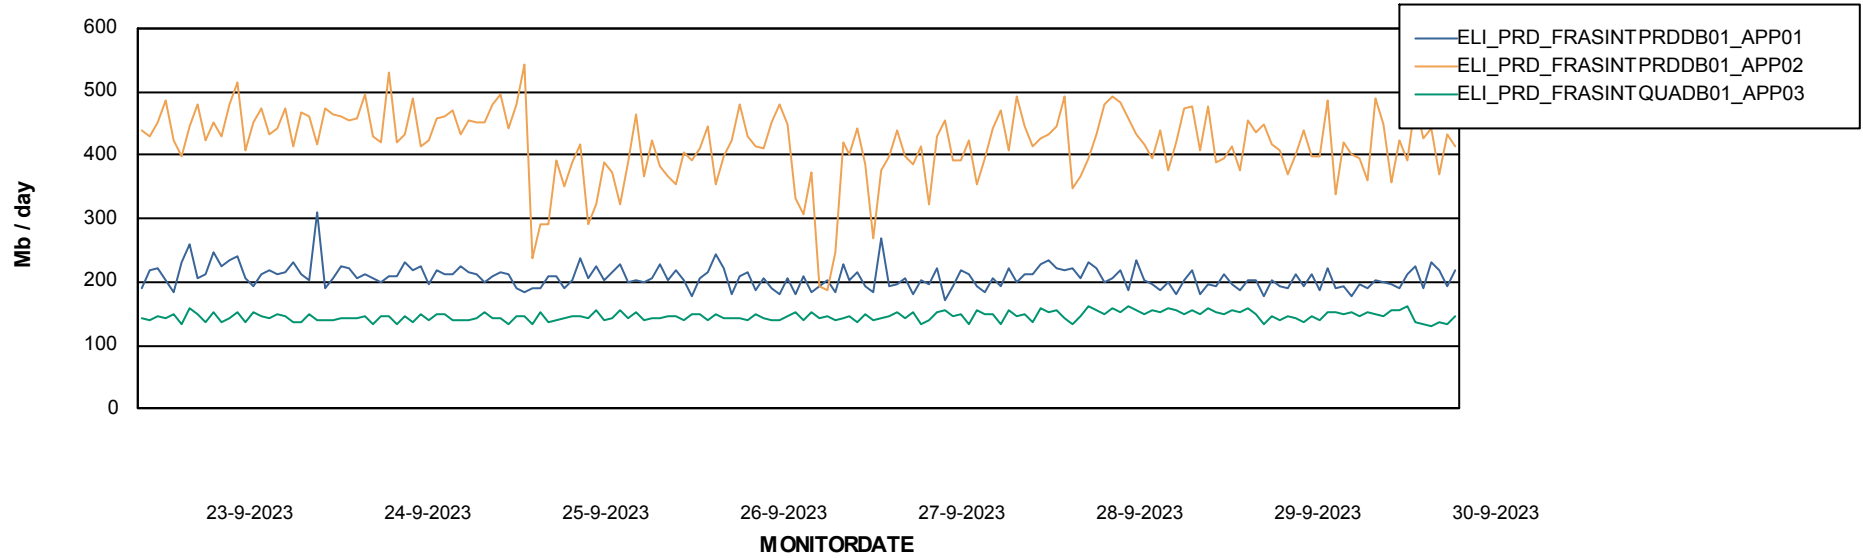

ABSSolute Application Server Services

Avg memory used per ABS Server Service