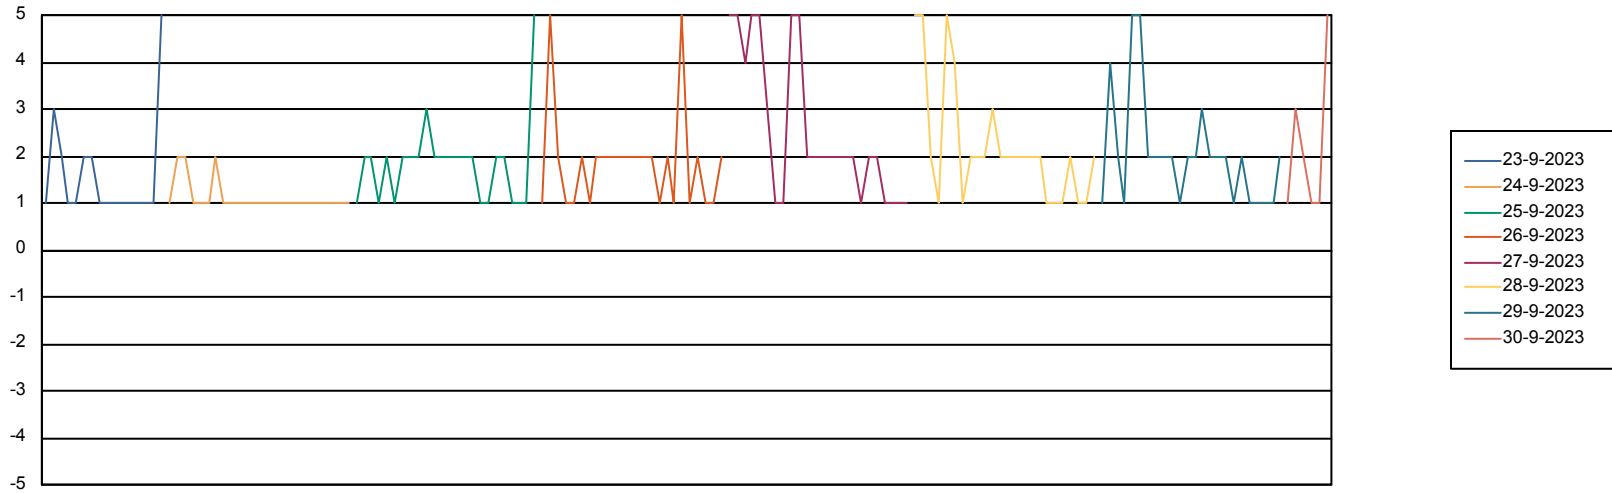

Standby Database Health ELI_Production

Recovery lag for last 7 days