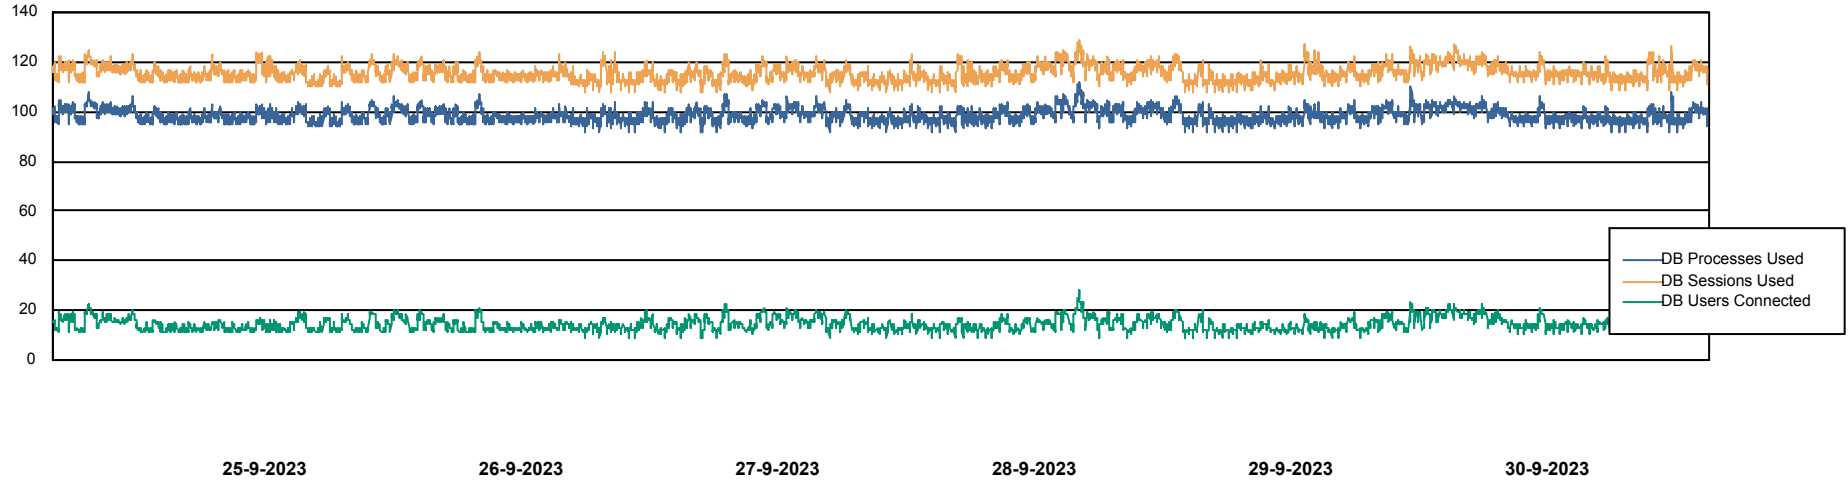

Database Performance ELIDB_BI