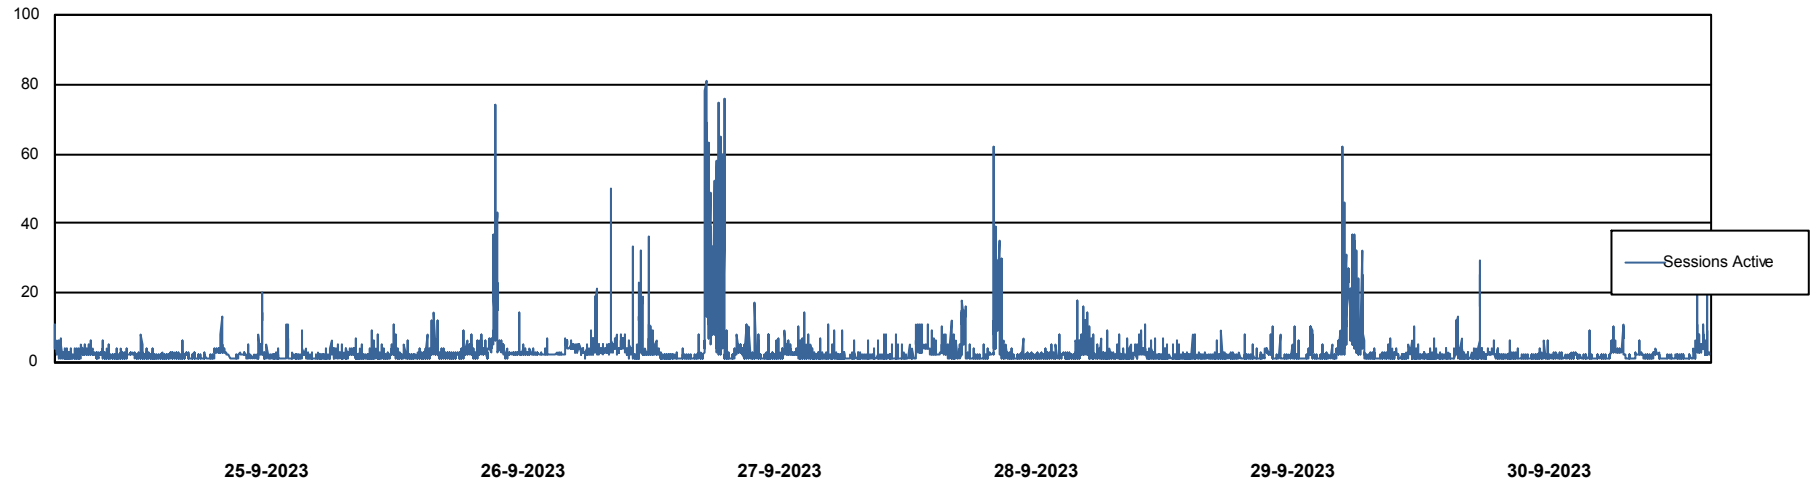

Weekly SLA Customer Report

Customer ELI_Production
Database ID 62

Database Performance ELIDB_BI

Weekly SLA Customer Report

Customer ELI_Production
Database ID 62

Database Performance ELIDB_Production

Weekly SLA Customer Report

Customer ELI_Production
Database ID 62

Database Performance ELIDB_Standby

Weekly SLA Customer Report

Customer ELI_Production
Database ID 62

DATABASE SIZE ELIDB_BI

Database growth over last month

DATABASE SIZE ELIDB_Production