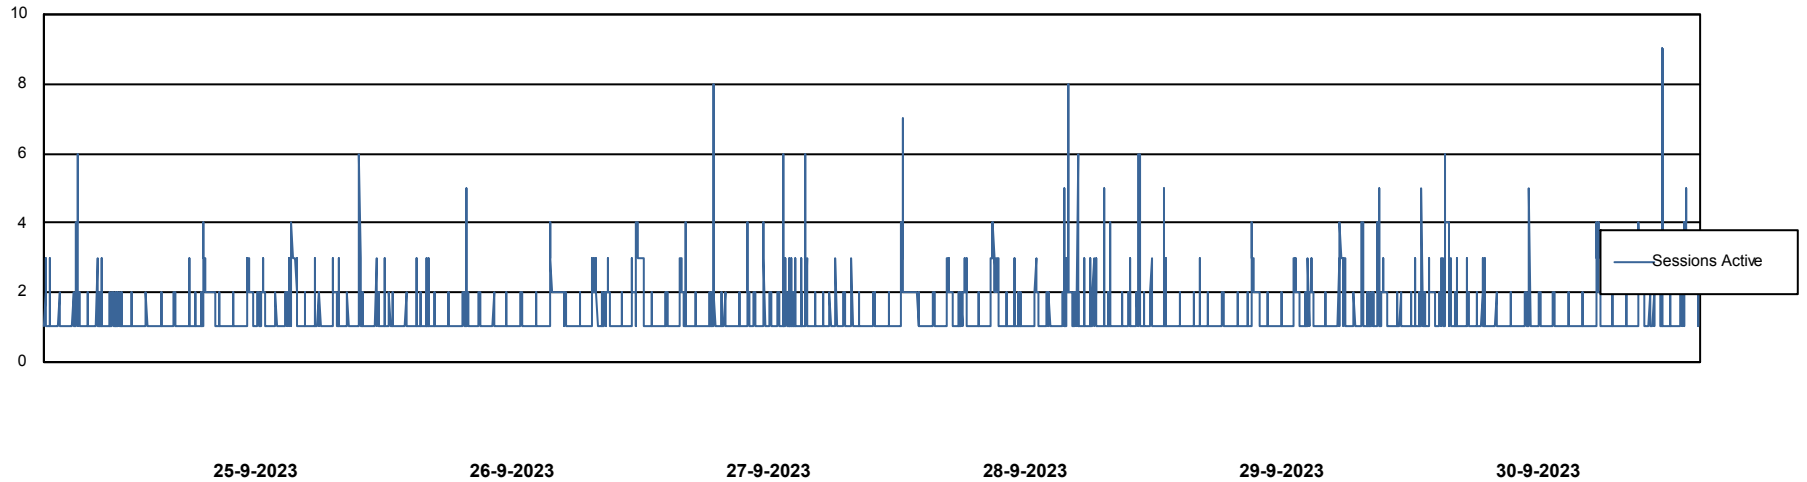

Harddisk Usage ELI_PRD_FRASINTPRDDB01

	Free disk space on / (%)	Total disk space on / (Gb)	Used disk space on / (Gb)	Free disk space on /abs (%)	Total disk space on /abs (Gb)	Used disk space on /abs (Gb)	Free disk space on /abs/dumpf	Total disk space on /abs/dumpf	Used disk space on /abs/dumpf	Free disk space on /backup (%)
30-9-2023	45	26	15	81	100	19	88	150	18	88
29-9-2023	45	26	15	81	100	19	90	150	15	90
28-9-2023	45	26	15	81	100	19	90	150	15	90
27-9-2023	45	26	15	81	100	19	89	150	16	89
26-9-2023	45	26	15	81	100	19	88	150	17	88
25-9-2023	45	26	15	81	100	19	88	150	17	88
24-9-2023	45	26	15	82	100	18	88	150	17	88

Weekly SLA Customer Report

Customer ELI_Production
Database ID 62

Database Performance ELIDB_BI

Weekly SLA Customer Report

Customer ELI_Production
Database ID 62

Database Performance ELIDB_Production

Weekly SLA Customer Report