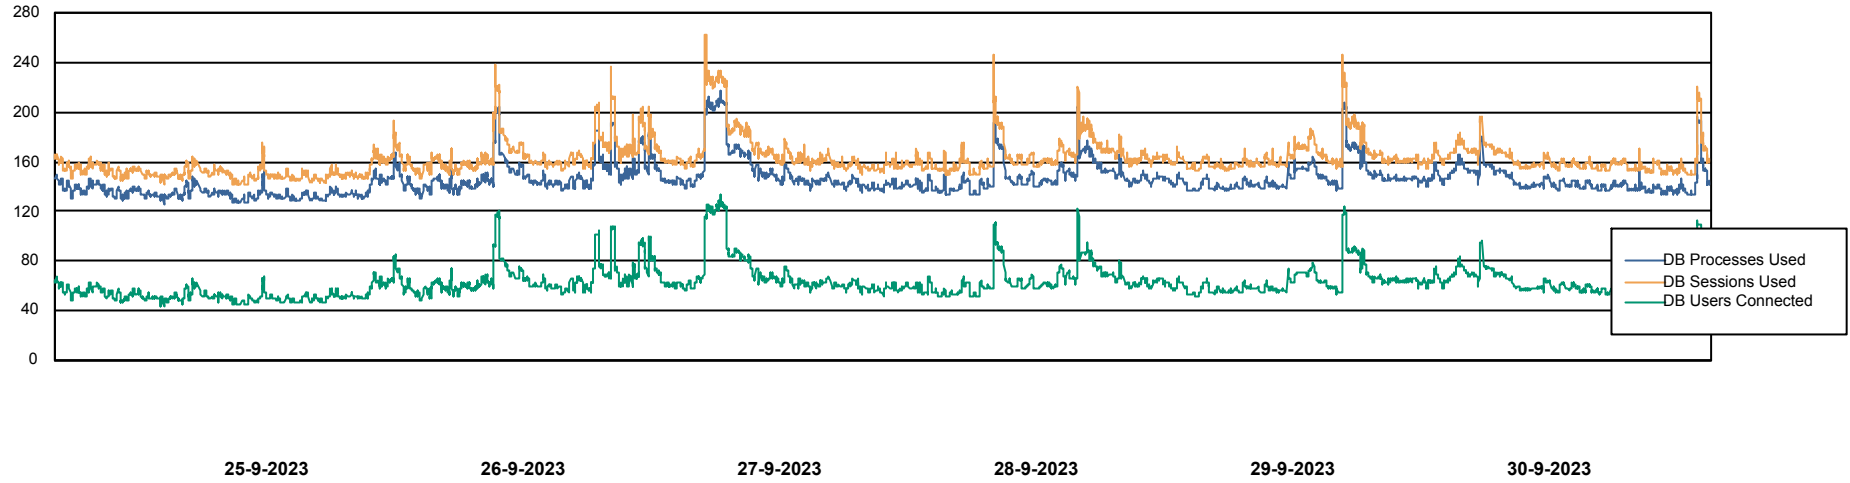

Weekly SLA Customer Report

Customer ELI_Production
Database ID 62

Database Performance ELIDB_BI

Weekly SLA Customer Report

Customer ELI_Production
Database ID 62

Database Performance ELIDB_Production

Weekly SLA Customer Report