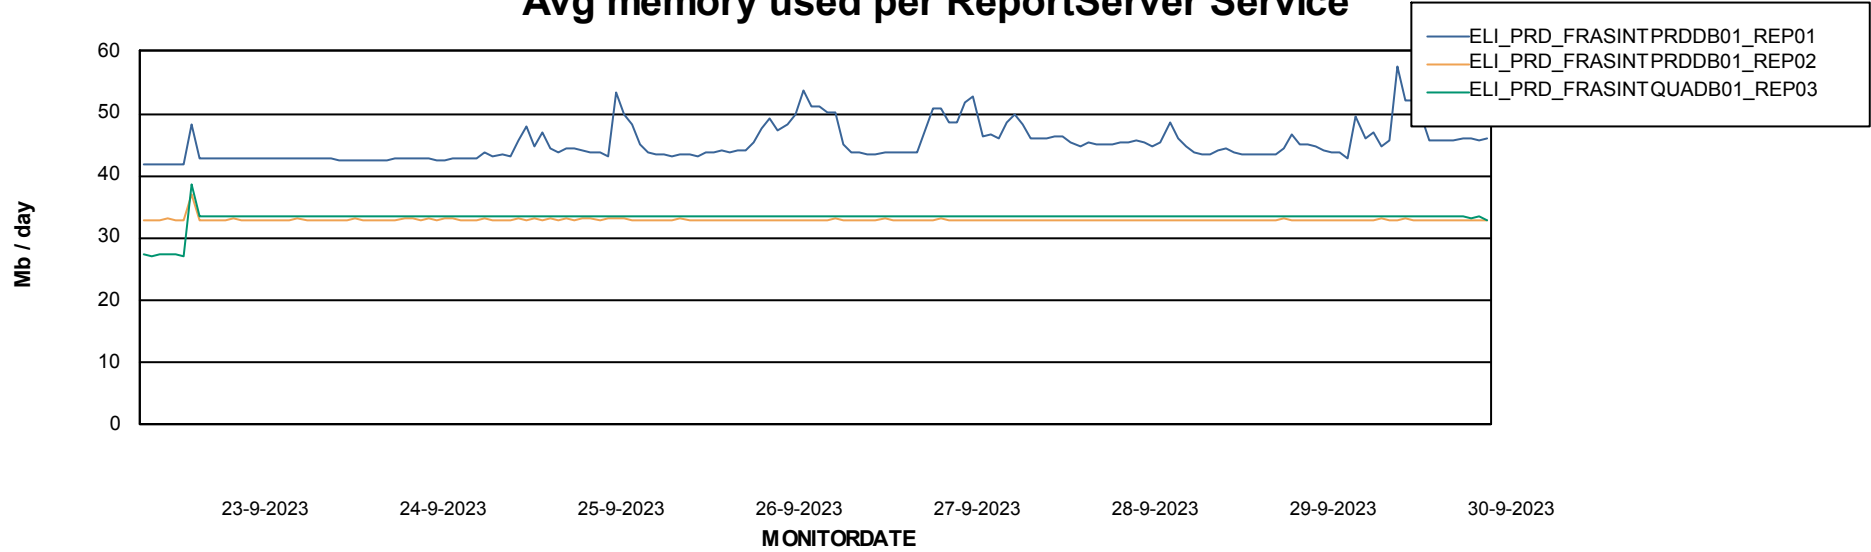

Avg memory used per ABS Server Service

Avg users per day per ABS server

Weekly SLA Customer Report

Customer ELI_Production
Database ID 62

ABSSolute Application ReportServer Services

Avg memory used per ReportServer Service