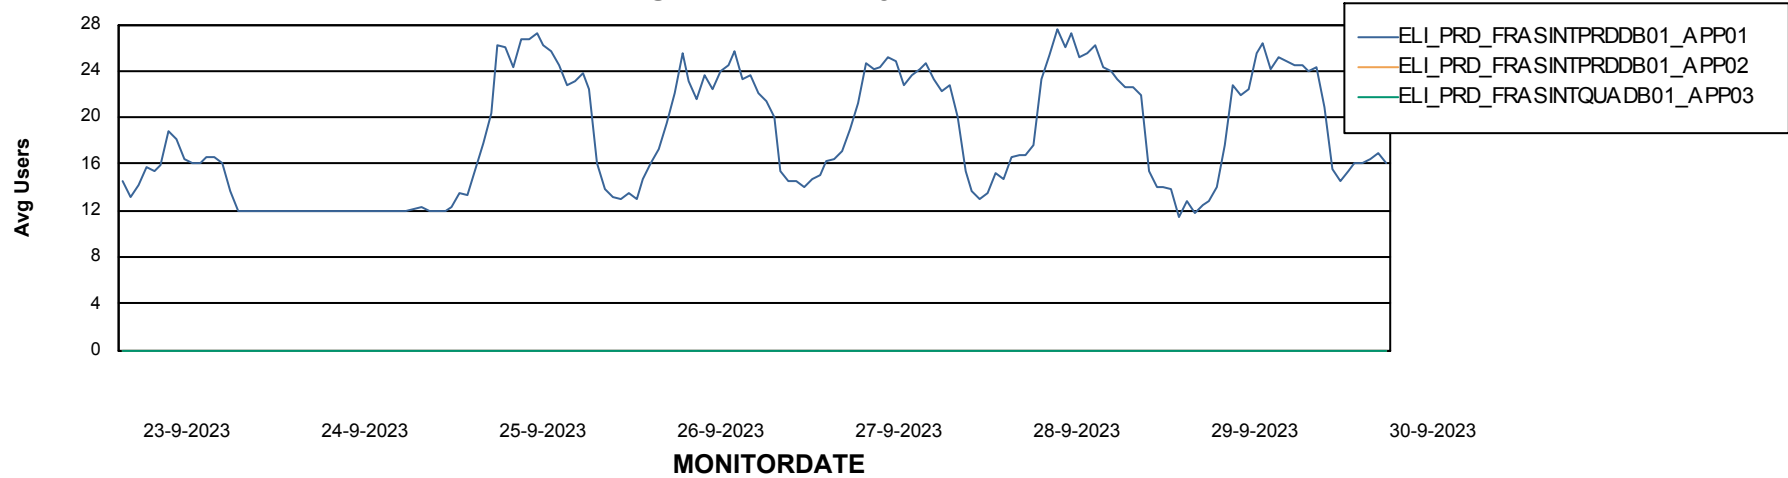

Avg users per day per ABS server