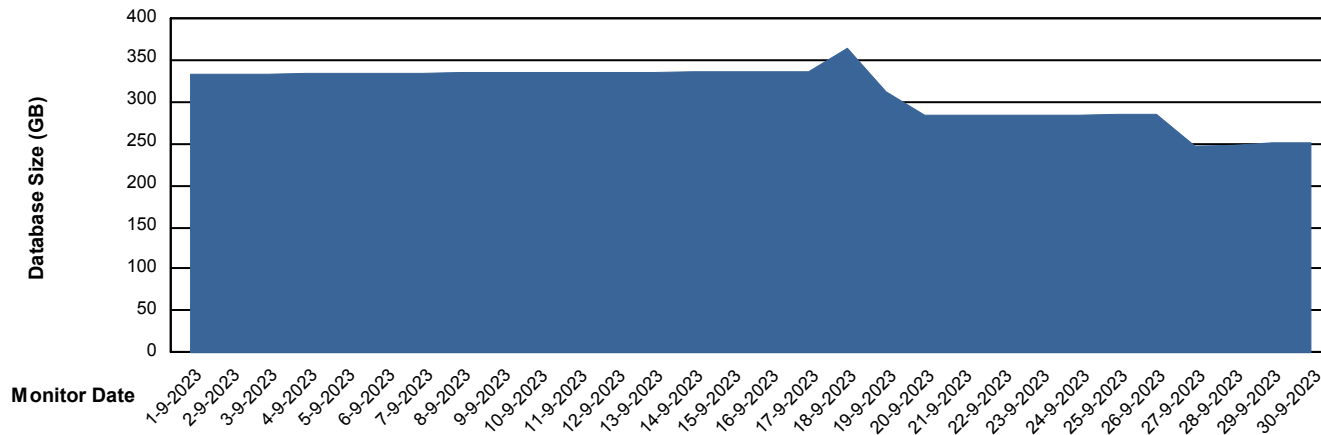

Customer ELI_Production
Database ID 62

Database Performance ELIDB_Standby

Weekly SLA Customer Report

Customer ELI_Production
Database ID 62

DATABASE SIZE ELIDB_BI

Database growth over last month

DATABASE SIZE ELIDB_Production

Database growth over last month

Weekly SLA Customer Report

Customer ELI_Production
 Database ID 62

Database Tablespace ELIDB_BI

Date	Tablespace Name	Filesize (Gb)	Usedsize (Gb)	Percentage free
30-9-2023	ABSDATA	100	78	22
	INDX	100	74	26
29-9-2023	ABSDATA	100	78	22
	INDX	100	74	26
28-9-2023	ABSDATA	100	79	21
	INDX	100	74	26
27-9-2023	ABSDATA	100	78	22
	INDX	100	74	26
26-9-2023	ABSDATA	100	78	22
	INDX	100	74	26
25-9-2023	ABSDATA	100	78	22
	INDX	100	74	26
24-9-2023	ABSDATA	100	78	22
	INDX	100	74	26