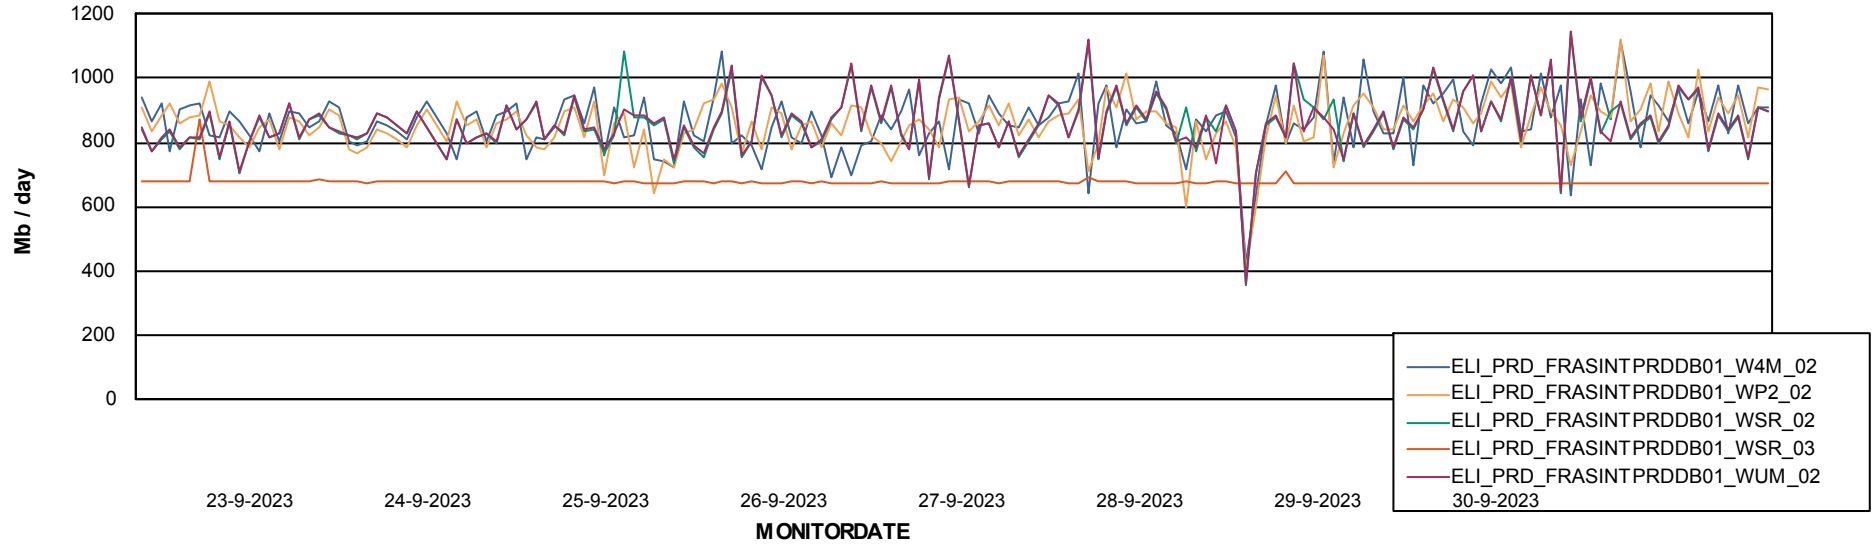

ABSSolute Web Component Services

Avg memory used per ABS Web component