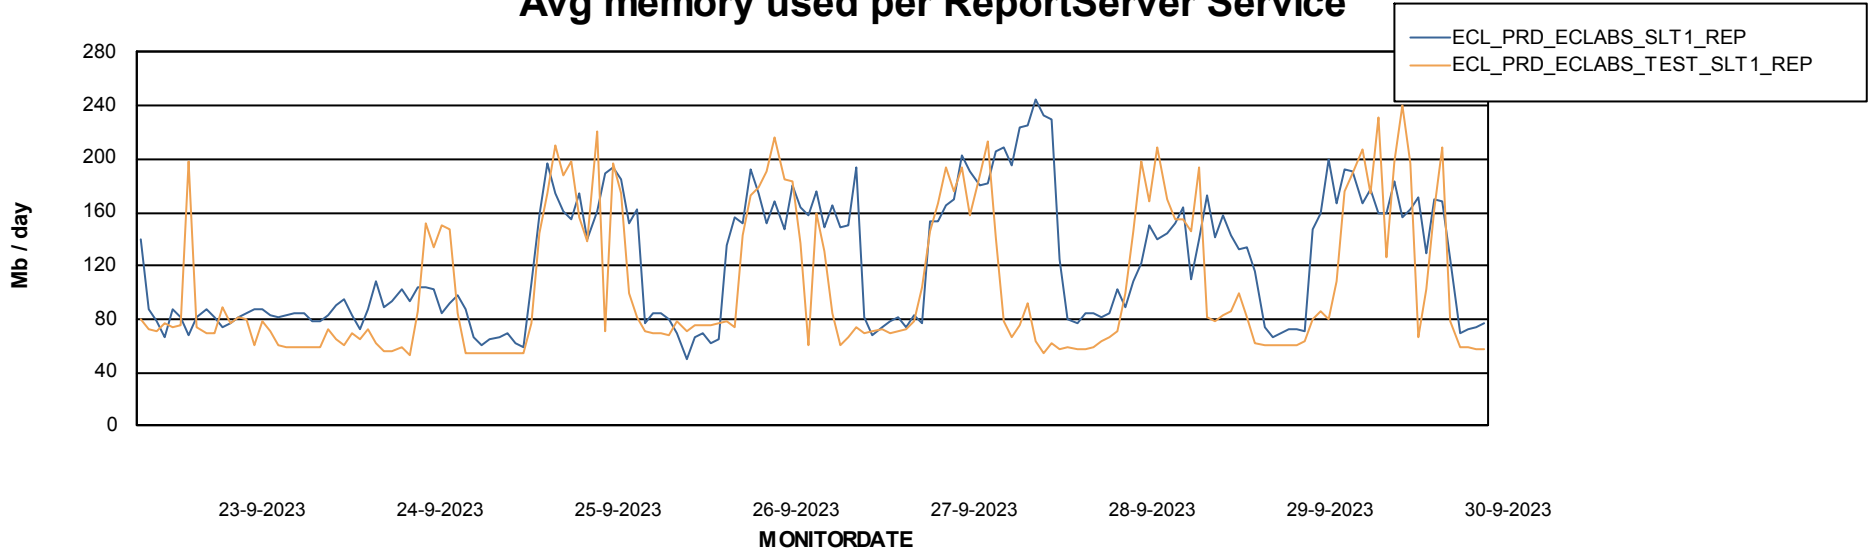

ABSSolute Application ReportServer Services

Avg memory used per ReportServer Service