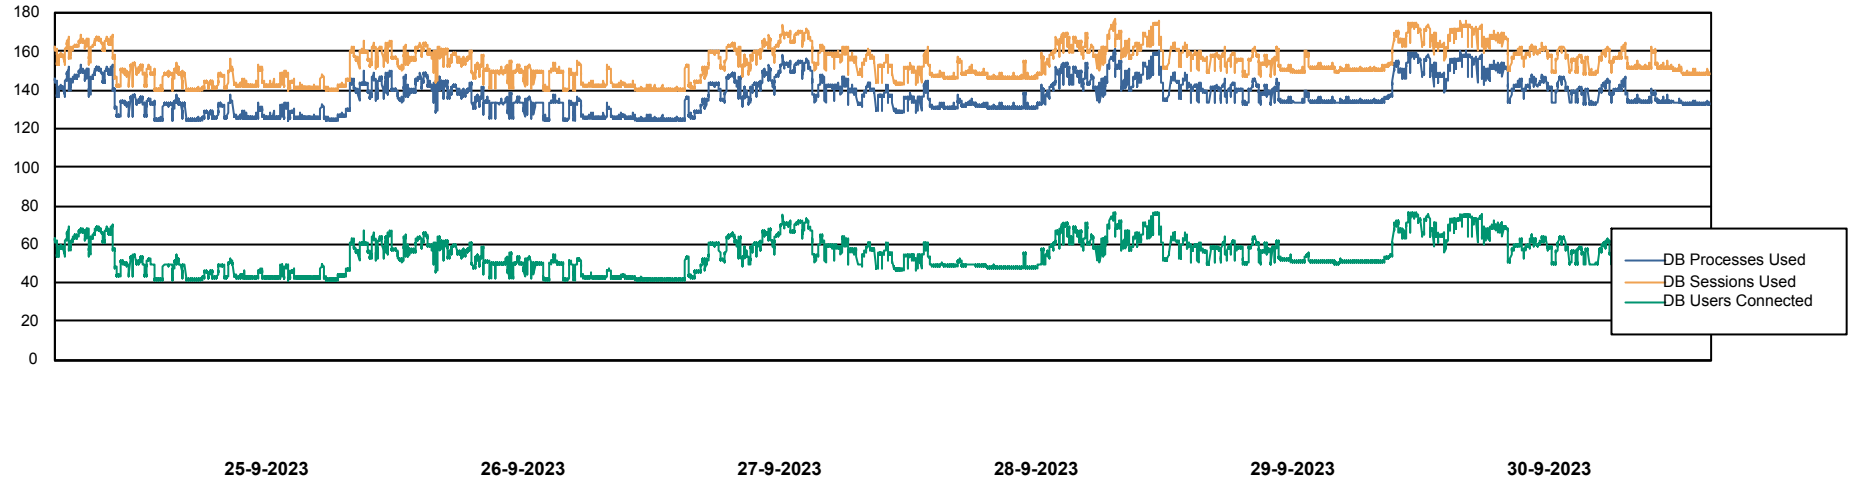

Database Performance ECL_PRD_ECLABS_DB_Production