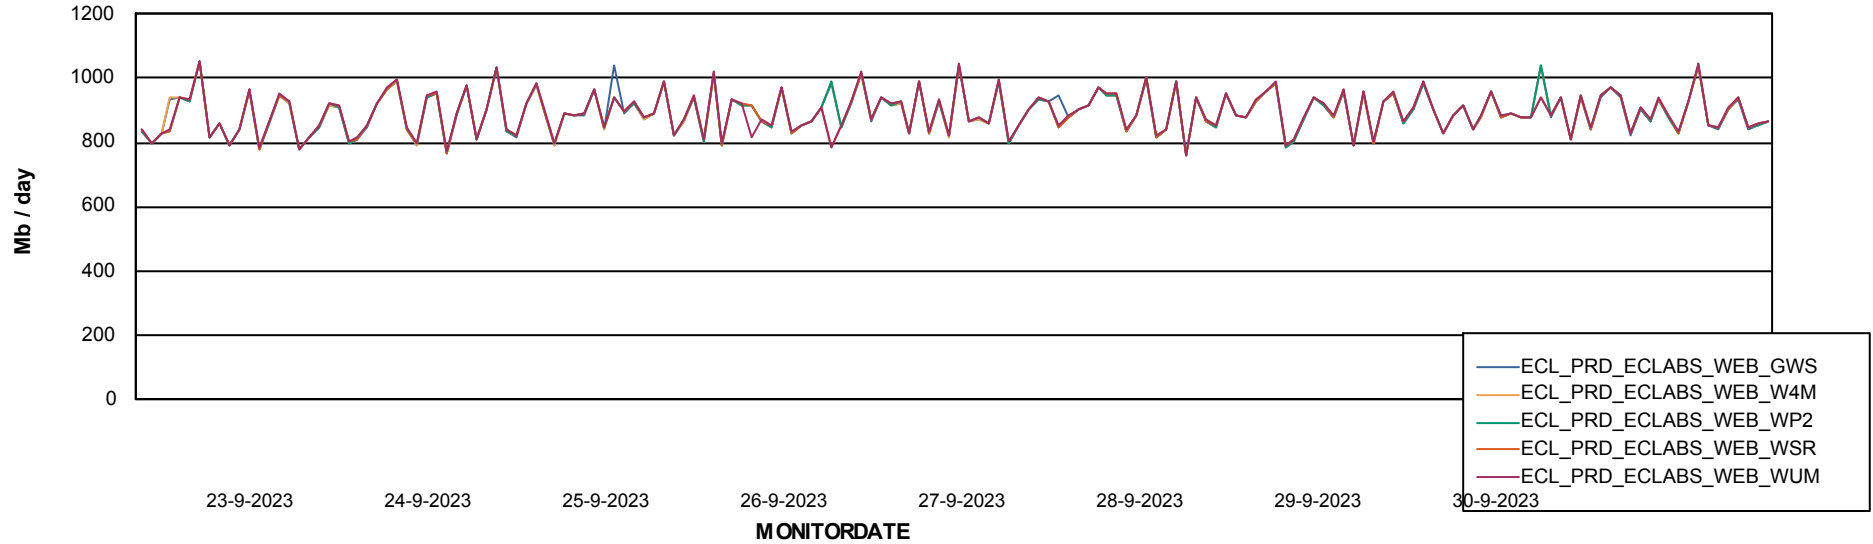

ABSSolute Web Component Services

Avg memory used per ABS Web component