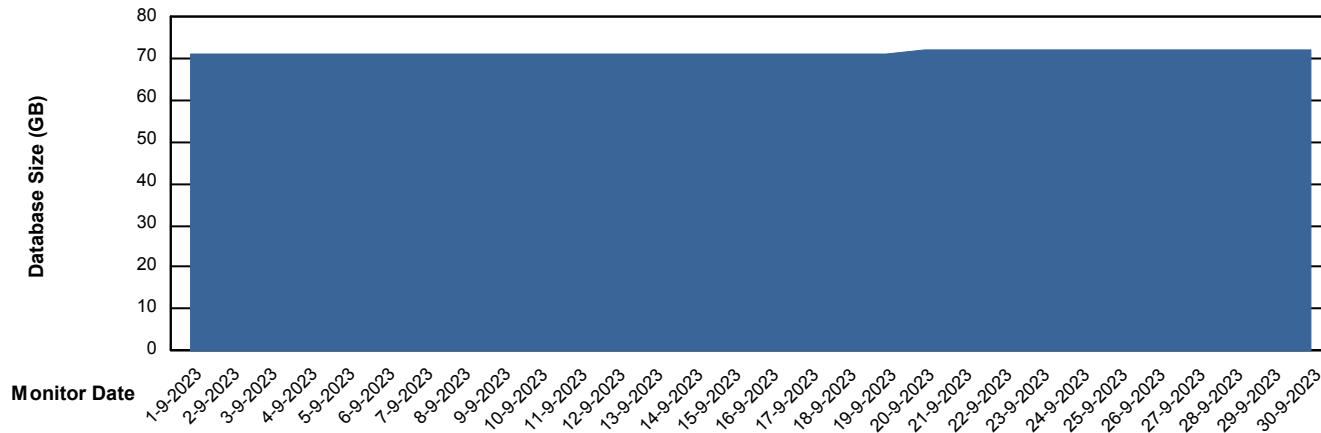

DATABASE SIZE ECL_PRD_ECLABS_DB_Production

Database growth over last month