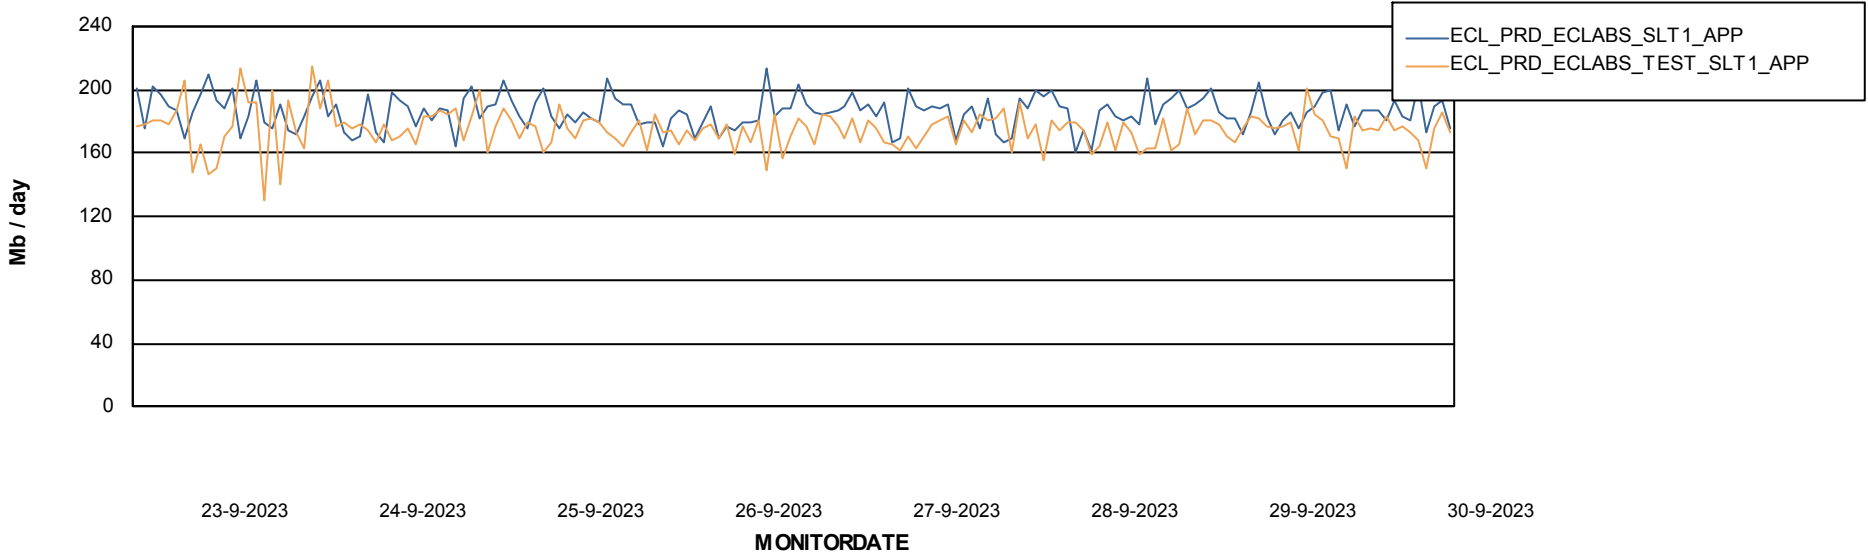

ABSSolute Application Server Services

Avg memory used per ABS Server Service