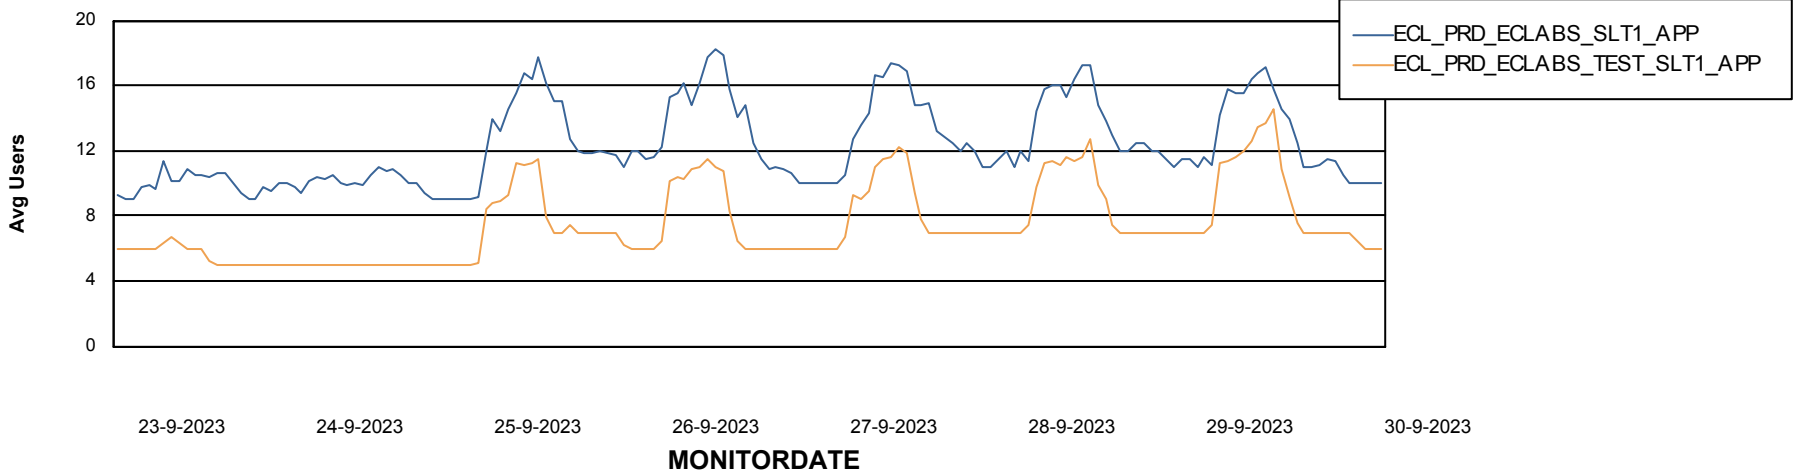

Avg users per day per ABS server